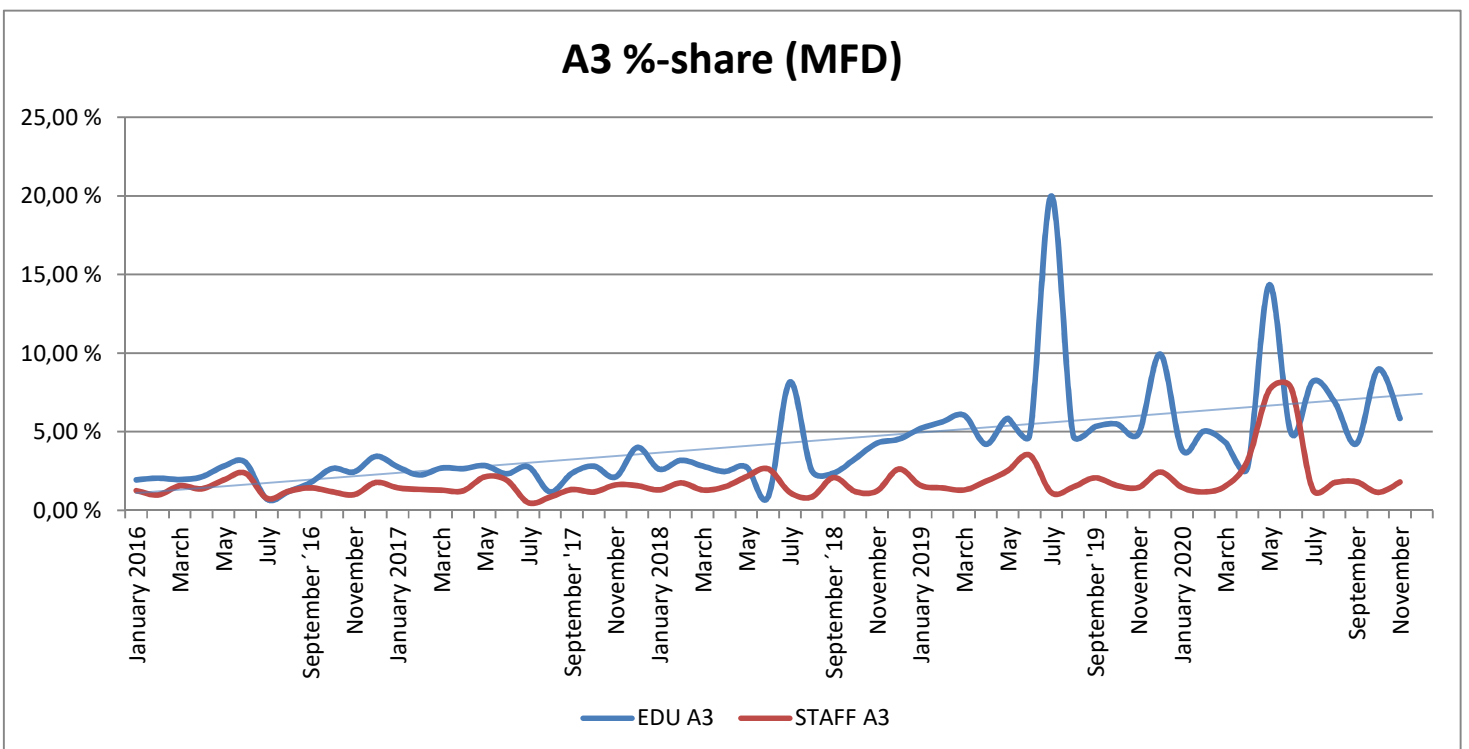

METROPOLIA PRINT STATISTICS 2015 - 2020