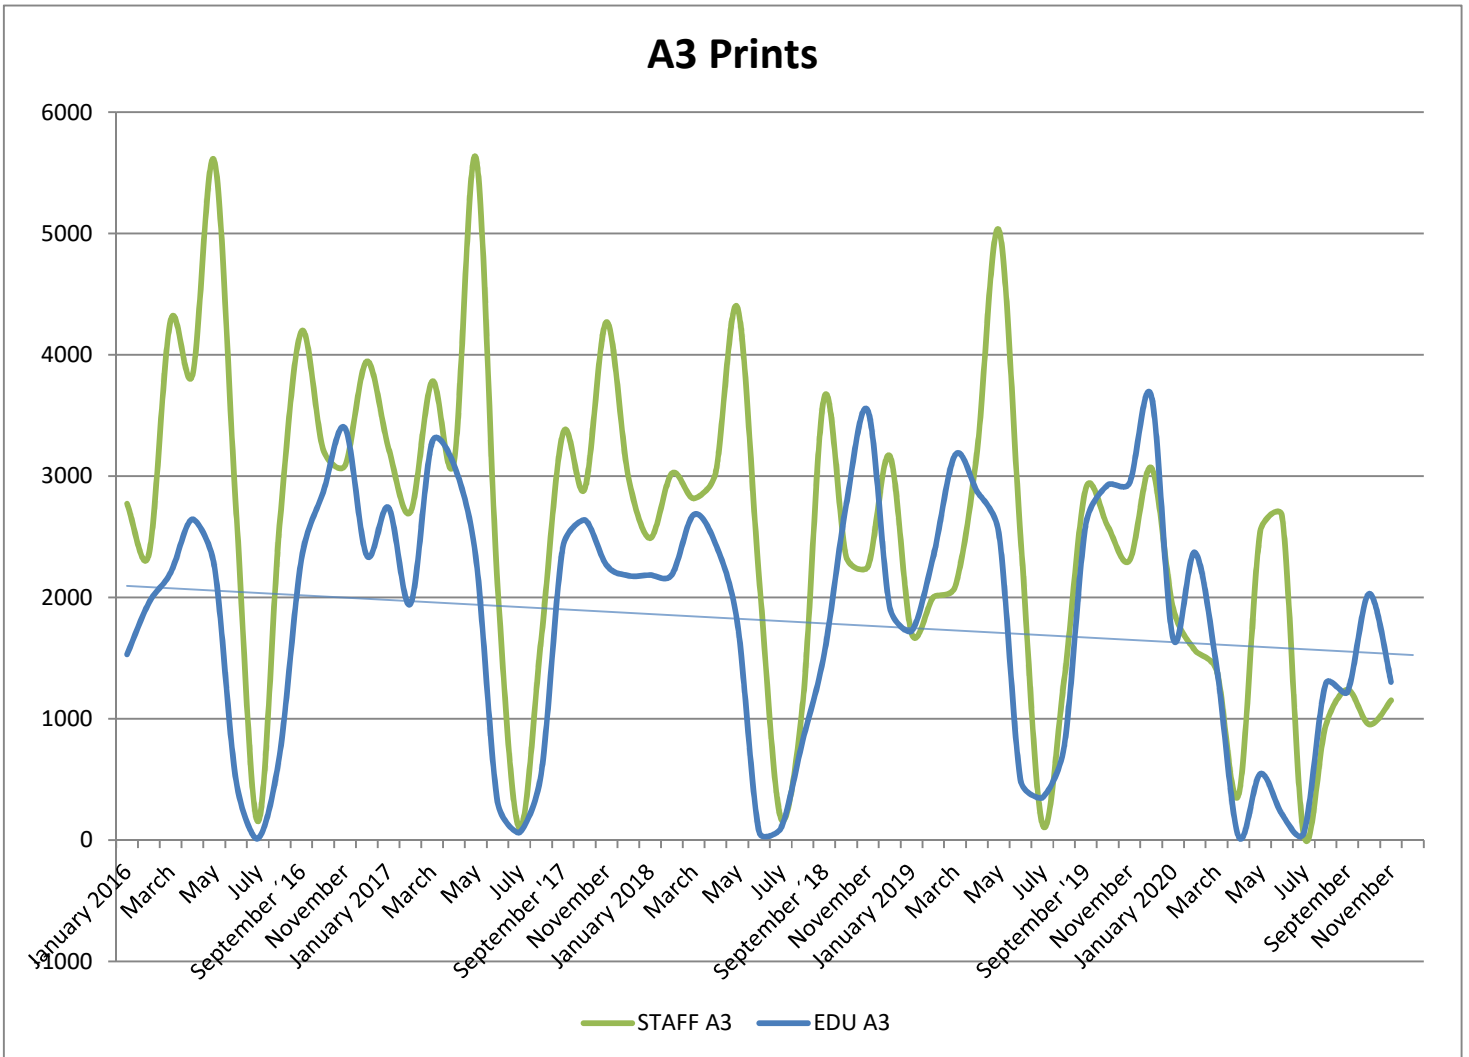

METROPOLIA PRINT STATISTICS 2015 - 2020