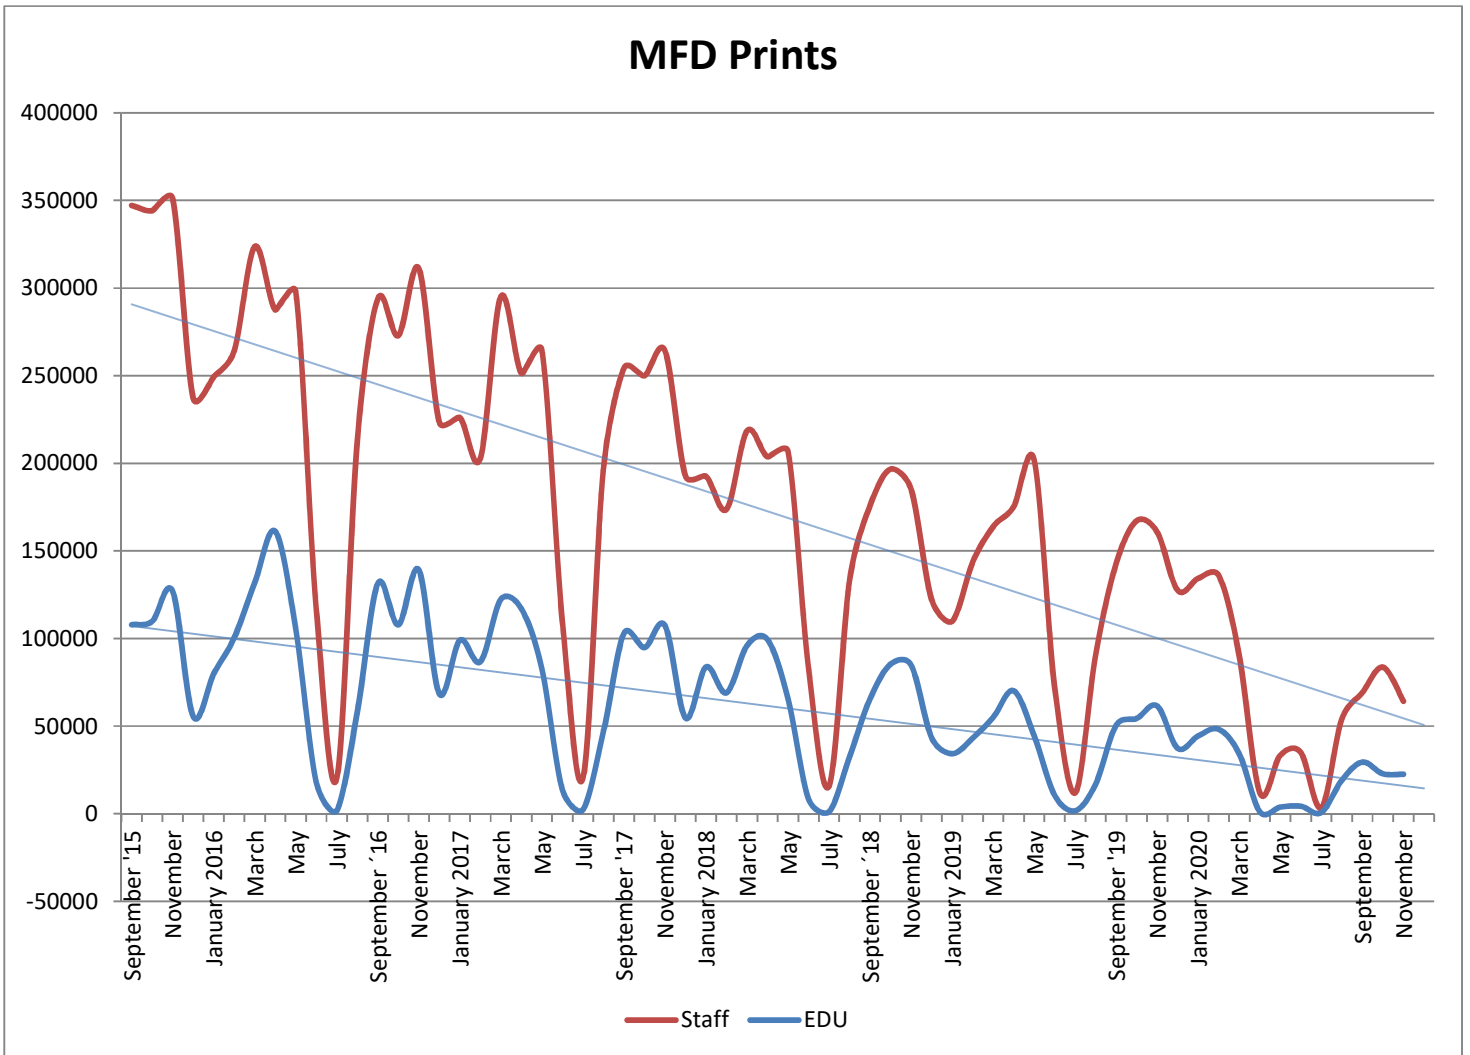

METROPOLIA PRINT STATISTICS 2015 - 2020

MultiFunction Devices (MFD)