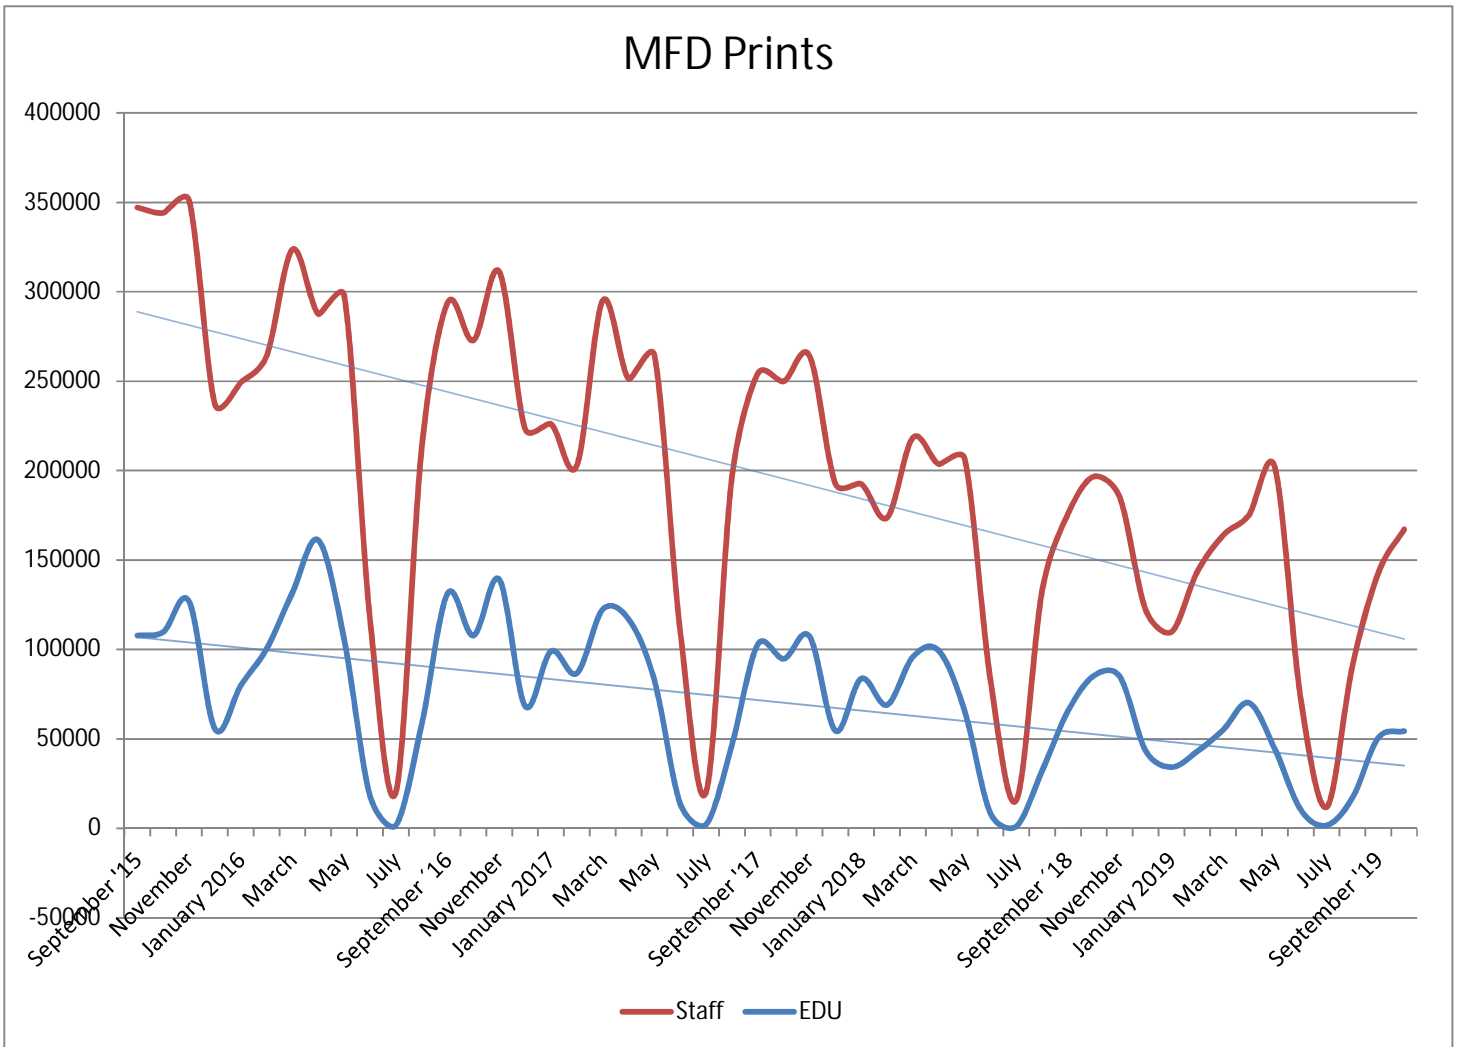

METROPOLIA PRINT STATISTICS
2015 - 2020

Prints Total
(MFD & Network Printers)

Number of Network Printers

METROPOLIA PRINT STATISTICS
2015 - 2020

MultiFunction Devices (MFD)

METROPOLIA PRINT STATISTICS
2015 - 2020

METROPOLIA PRINT STATISTICS
2015 - 2020

NETWORK PRINTERS

Network Prints by User Group

Network Printers by User Type

METROPOLIA PRINT STATISTICS
2015 - 2020

PAPERCUT-STATISTICS

Number of Monthly Users
(MFD)

Duplex- & Greyscale
(MFD)

METROPOLIA PRINT STATISTICS
2015 - 2020

Usage statistics

Grayscale (BW) and Duplex printing