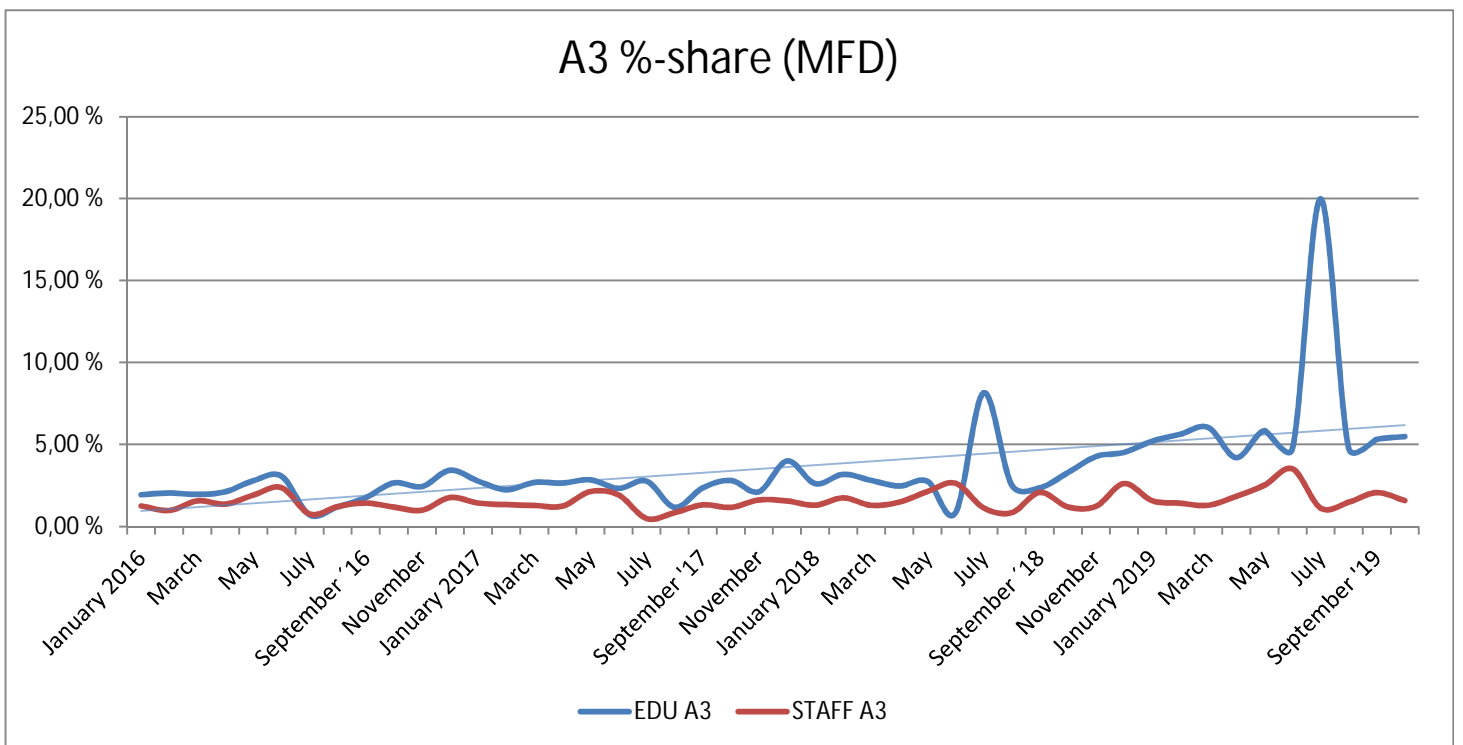

METROPOLIA PRINT STATISTICS
2015 - 2020

Prints Total
(MFD & Network Printers)

Number of Network Printers

METROPOLIA PRINT STATISTICS
2015 - 2020

MultiFunction Devices (MFD)

METROPOLIA PRINT STATISTICS
2015 - 2020

METROPOLIA PRINT STATISTICS
2015 - 2020

NETWORK PRINTERS

Network Prints by User Group

Network Printers by User Type

METROPOLIA PRINT STATISTICS
2015 - 2020

PAPERCUT-STATISTICS

Number of Monthly Users
(MFD)

Duplex- & Greyscale
(MFD)