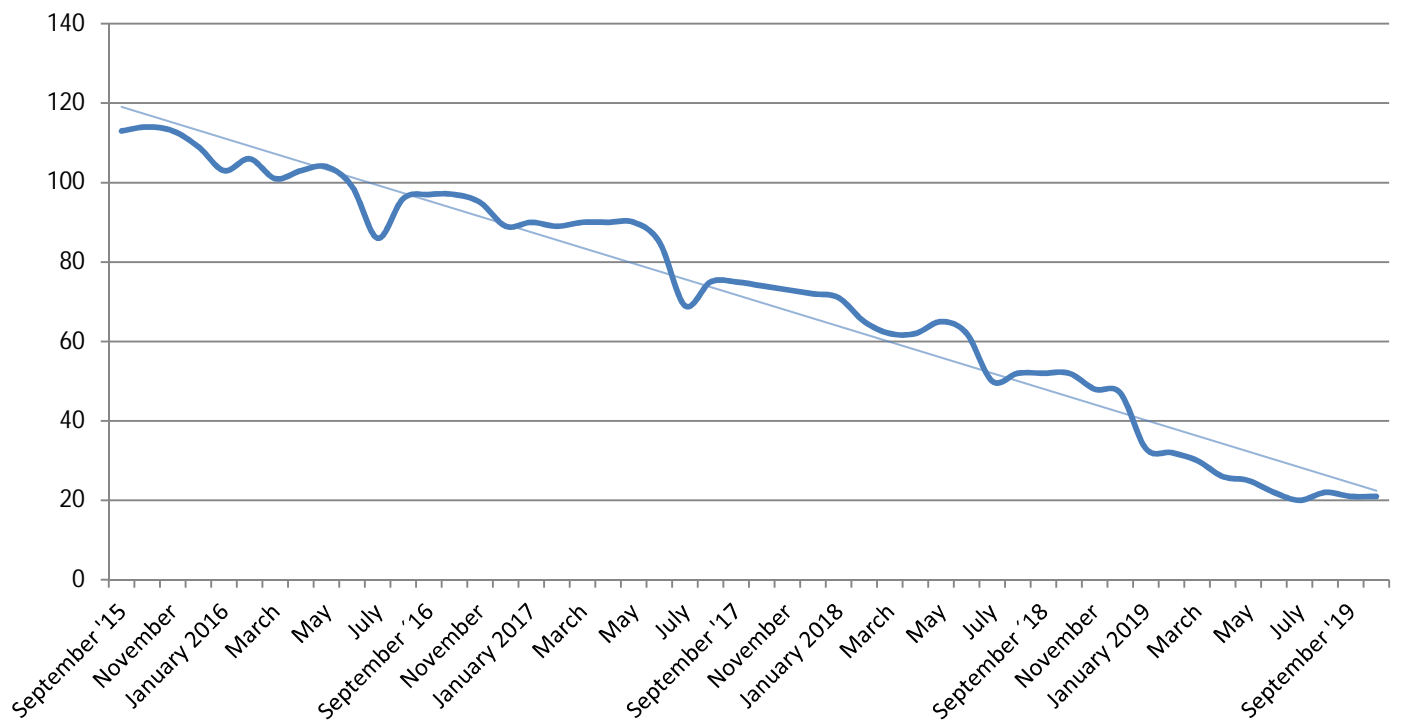

METROPOLIA PRINT STATISTICS
2015 - 2020

Prints Total
(MFD & Network Printers)

Number of Network Printers

METROPOLIA PRINT STATISTICS
2015 - 2020

MultiFunction Devices (MFD)

METROPOLIA PRINT STATISTICS
2015 - 2020

METROPOLIA PRINT STATISTICS
2015 - 2020

NETWORK PRINTERS

Network Prints by User Group

Network Printers by User Type

METROPOLIA PRINT STATISTICS
2015 - 2020

PAPERCUT-STATISTICS

Number of Monthly Users
(MFD)

Duplex- & Greyscale
(MFD)