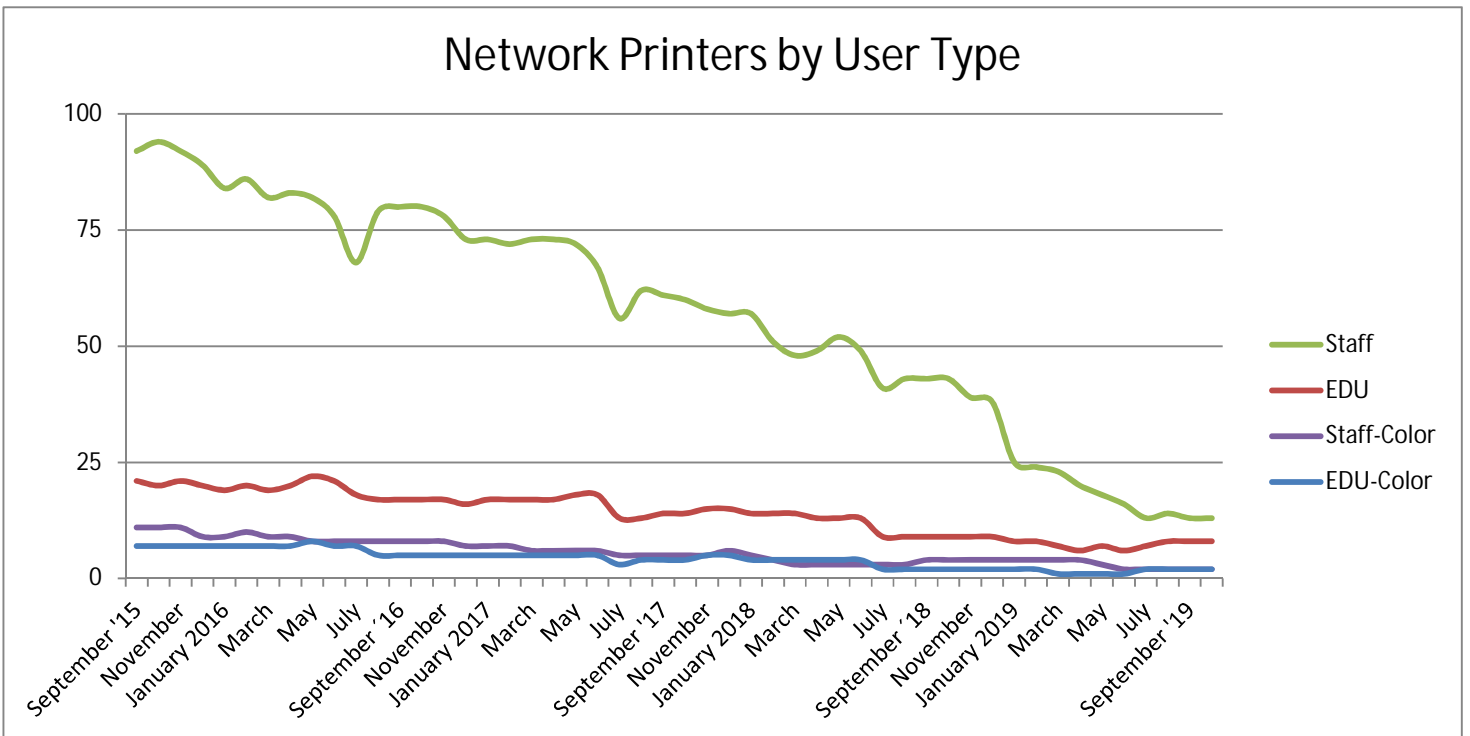

METROPOLIA PRINT STATISTICS
2015 - 2020

NETWORK PRINTERS