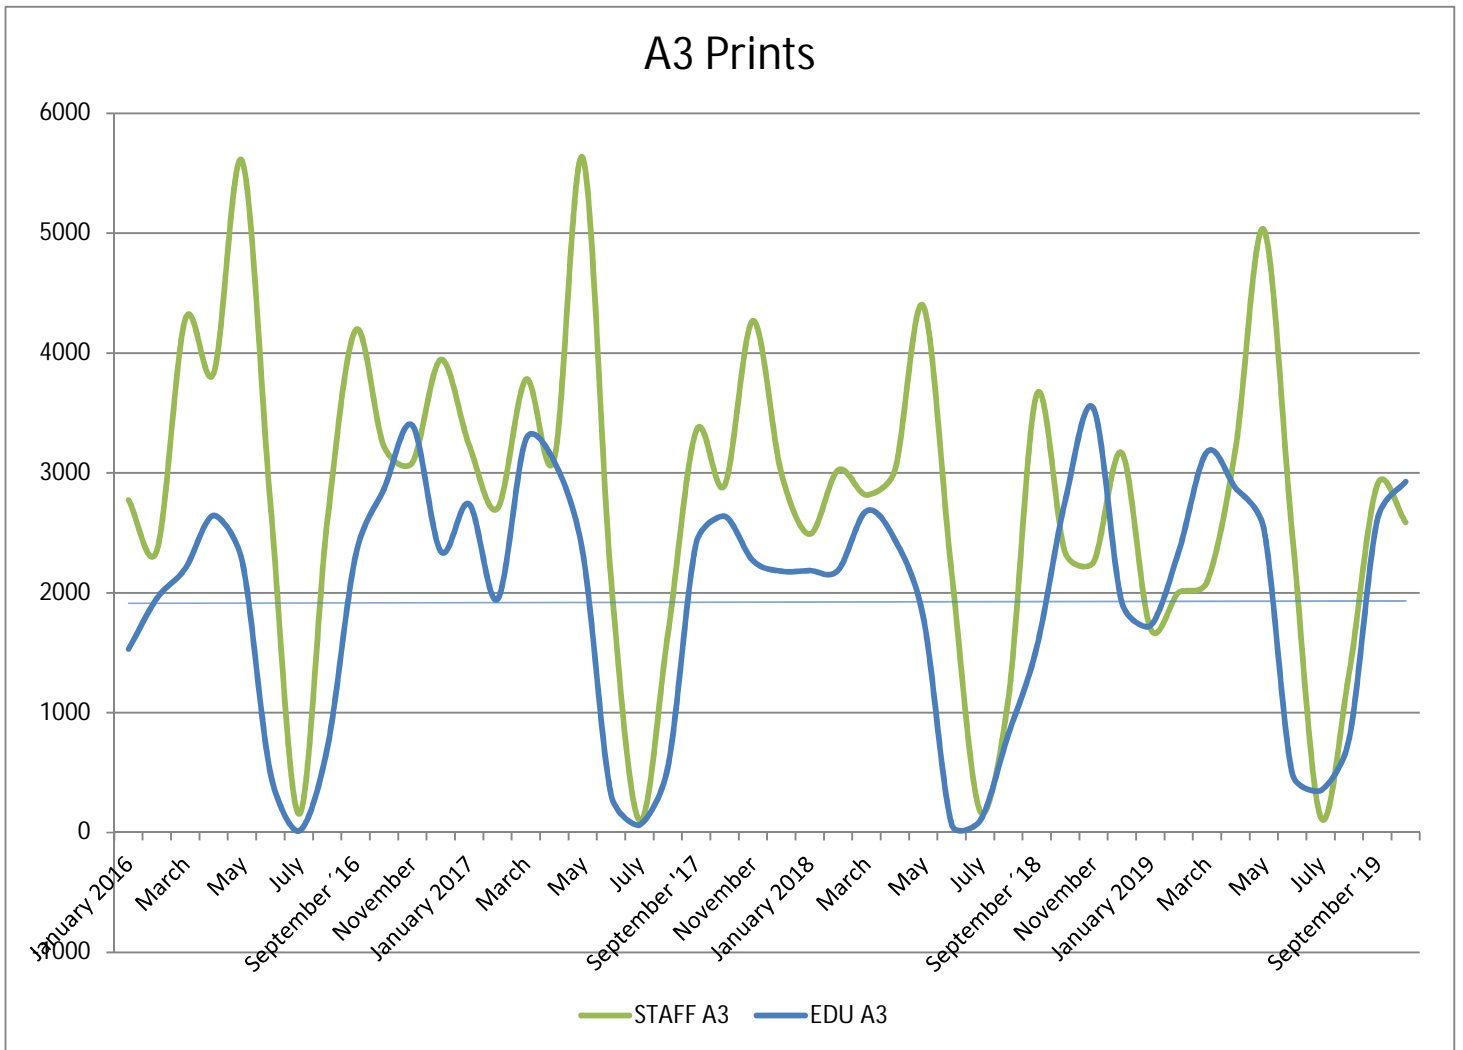

METROPOLIA PRINT STATISTICS
2015 - 2020

Prints Total
(MFD & Network Printers)

Number of Network Printers

METROPOLIA PRINT STATISTICS
2015 - 2020

MultiFunction Devices (MFD)

METROPOLIA PRINT STATISTICS
2015 - 2020

METROPOLIA PRINT STATISTICS
2015 - 2020

NETWORK PRINTERS

Network Prints by User Group

Network Printers by User Type

METROPOLIA PRINT STATISTICS
2015 - 2020

PAPERCUT-STATISTICS

Number of Monthly Users
(MFD)

Duplex- & Greyscale
(MFD)

METROPOLIA PRINT STATISTICS
2015 - 2020

Usage statistics

Grayscale (BW) and Duplex printing