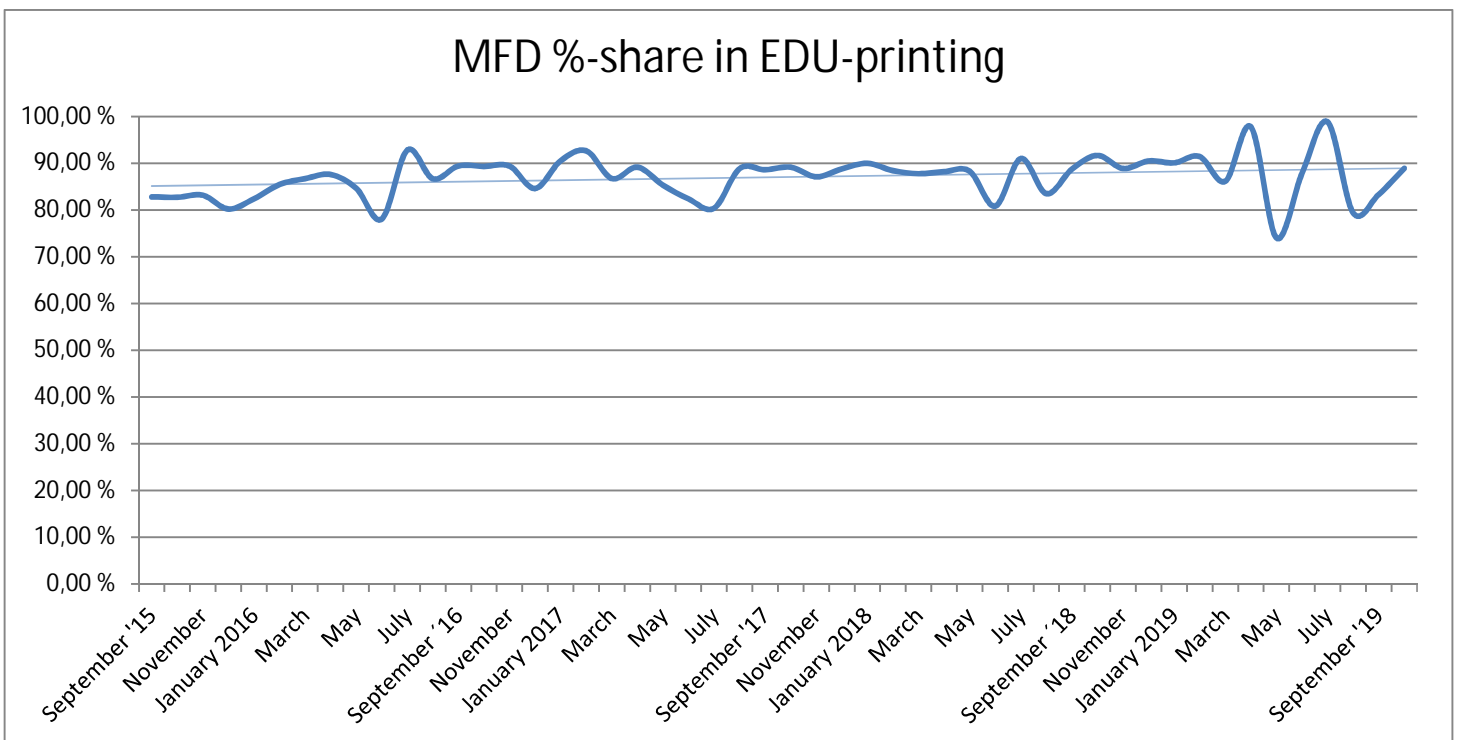

METROPOLIA PRINT STATISTICS
2015 - 2020

Prints Total
(MFD & Network Printers)

Number of Network Printers

METROPOLIA PRINT STATISTICS
2015 - 2020

MultiFunction Devices (MFD)

METROPOLIA PRINT STATISTICS
2015 - 2020

METROPOLIA PRINT STATISTICS
2015 - 2020

NETWORK PRINTERS

Network Prints by User Group

Network Printers by User Type

METROPOLIA PRINT STATISTICS
2015 - 2020

PAPERCUT-STATISTICS

Number of Monthly Users
(MFD)

Duplex- & Greyscale
(MFD)