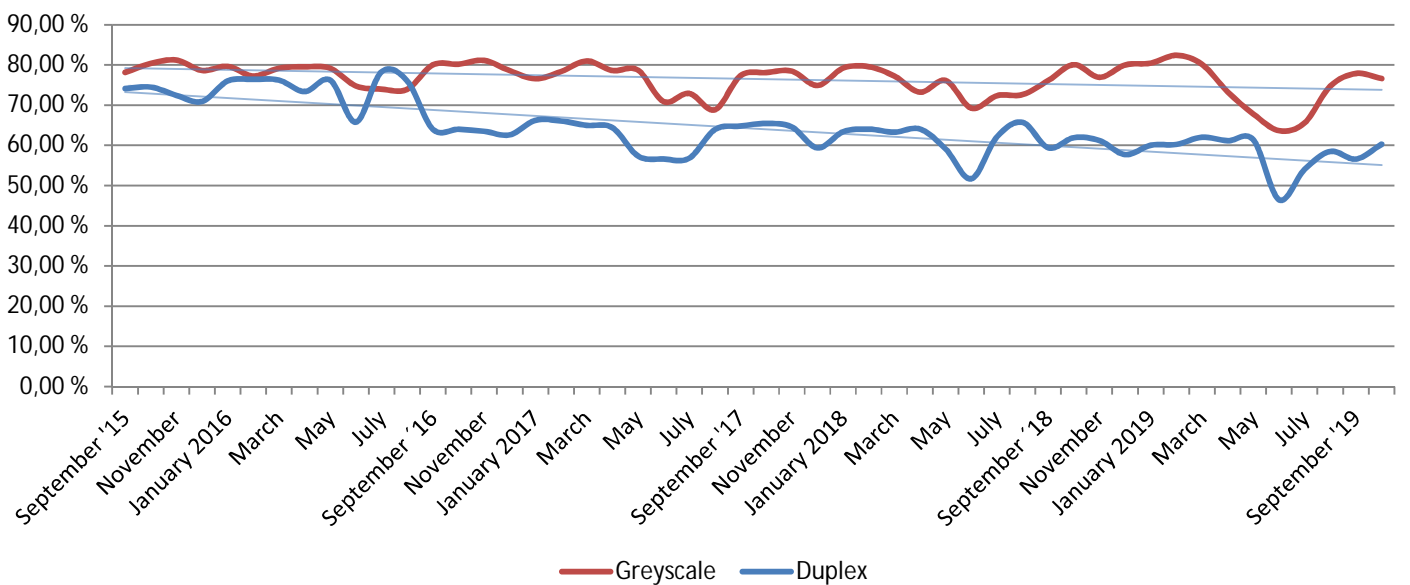

METROPOLIA PRINT STATISTICS
2015 - 2020

NETWORK PRINTERS

Network Prints by User Group

Network Printers by User Type

METROPOLIA PRINT STATISTICS
2015 - 2020

PAPERCUT-STATISTICS

Number of Monthly Users
(MFD)

Duplex- & Greyscale
(MFD)