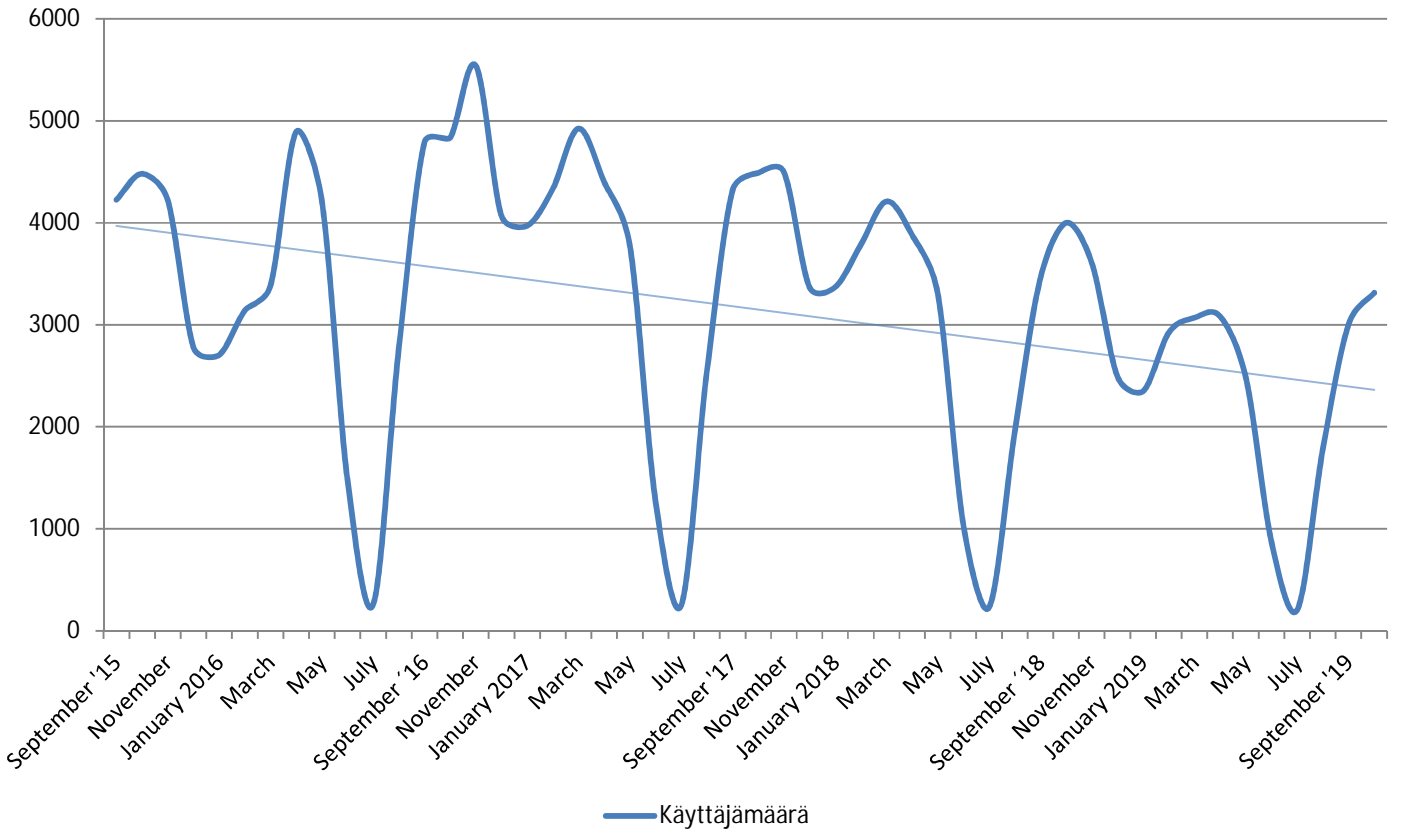

METROPOLIA PRINT STATISTICS
2015 - 2020

NETWORK PRINTERS

Network Prints by User Group

Network Printers by User Type

METROPOLIA PRINT STATISTICS
2015 - 2020

PAPERCUT-STATISTICS

Number of Monthly Users
(MFD)

Duplex- & Greyscale
(MFD)