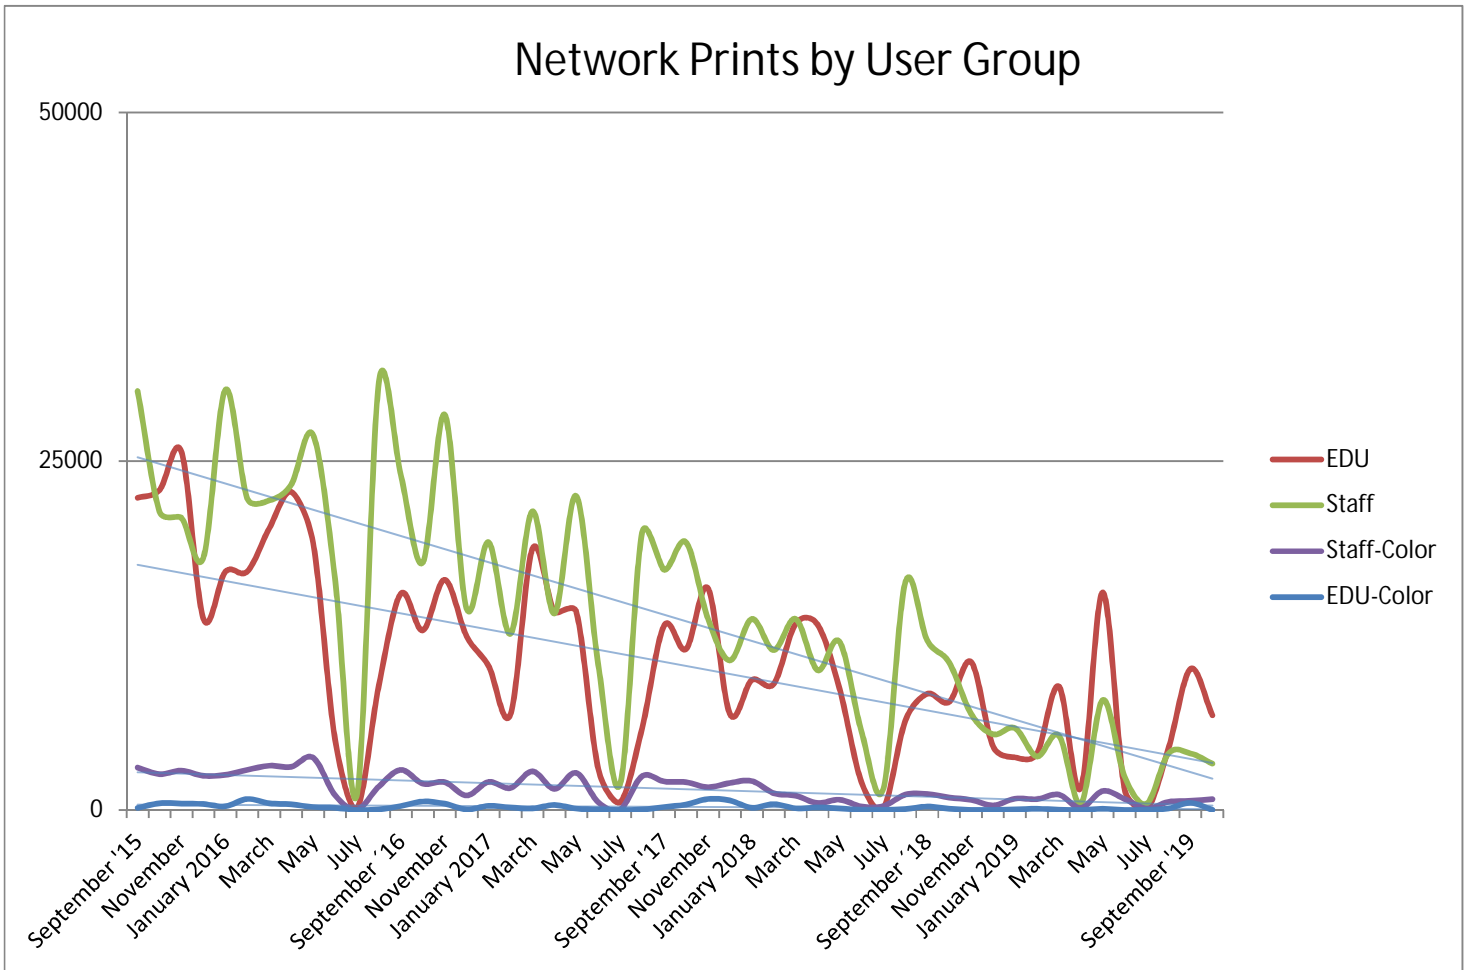

METROPOLIA PRINT STATISTICS
2015 - 2020

Prints Total
(MFD & Network Printers)

Number of Network Printers

METROPOLIA PRINT STATISTICS
2015 - 2020

MultiFunction Devices (MFD)

METROPOLIA PRINT STATISTICS
2015 - 2020

METROPOLIA PRINT STATISTICS
2015 - 2020

NETWORK PRINTERS

Network Prints by User Group

Network Printers by User Type

METROPOLIA PRINT STATISTICS
2015 - 2020

PAPERCUT-STATISTICS

Number of Monthly Users
(MFD)

Duplex- & Greyscale
(MFD)