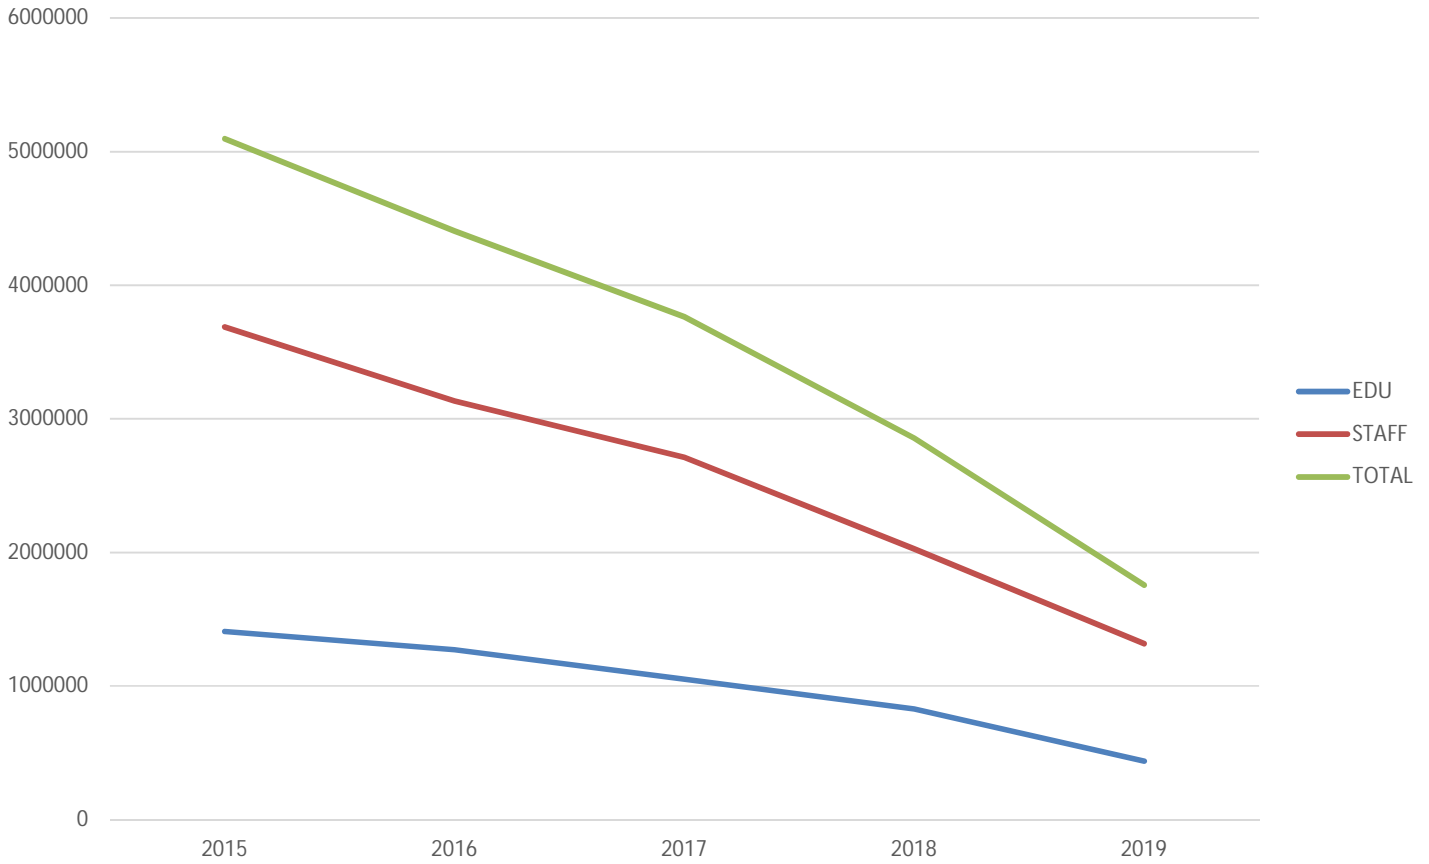

METROPOLIA PRINT STATISTICS
2015 - 2020

Prints Total
(MFD & Network Printers)

Number of Network Printers

METROPOLIA PRINT STATISTICS
2015 - 2020

MultiFunction Devices (MFD)

METROPOLIA PRINT STATISTICS
2015 - 2020

METROPOLIA PRINT STATISTICS
2015 - 2020

NETWORK PRINTERS

Network Prints by User Group

Network Printers by User Type

METROPOLIA PRINT STATISTICS
2015 - 2020

PAPERCUT-STATISTICS

Number of Monthly Users
(MFD)

Duplex- & Greyscale
(MFD)

METROPOLIA PRINT STATISTICS
2015 - 2020

Usage statistics

Grayscale (BW) and Duplex printing