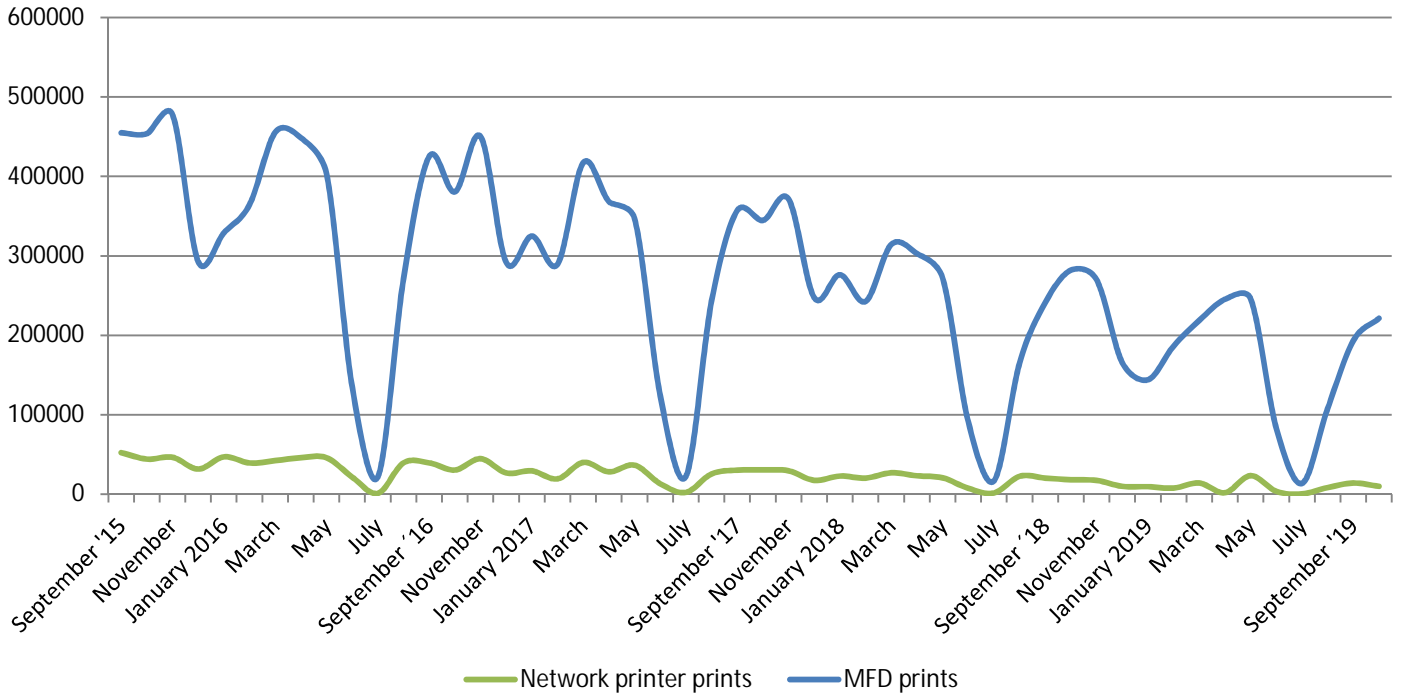

METROPOLIA PRINT STATISTICS
2015 - 2020

Prints Total
(MFD & Network Printers)

Number of Network Printers

METROPOLIA PRINT STATISTICS
2015 - 2020

MultiFunction Devices (MFD)

METROPOLIA PRINT STATISTICS
2015 - 2020

METROPOLIA PRINT STATISTICS
2015 - 2020

NETWORK PRINTERS

Network Prints by User Group

Network Printers by User Type

METROPOLIA PRINT STATISTICS
2015 - 2020

PAPERCUT-STATISTICS

Number of Monthly Users
(MFD)

Duplex- & Greyscale
(MFD)