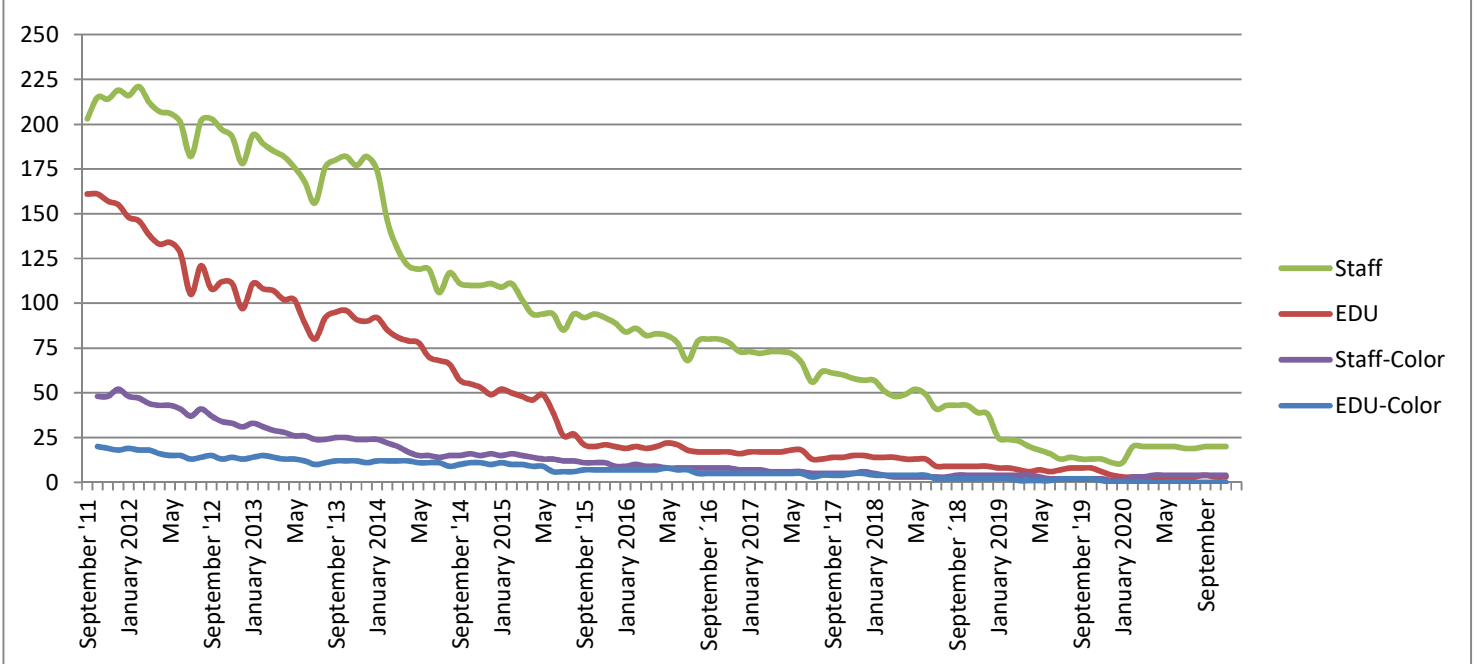

METROPOLIA PRINT STATISTICS 2011 - 2020

Prints Total (MFD & Network Printers)

Number of Network Printers

METROPOLIA PRINT STATISTICS 2011 - 2020

MultiFunction Devices (MFD)

METROPOLIA PRINT STATISTICS 2011 - 2020

METROPOLIA PRINT STATISTICS 2011 - 2020

NETWORK PRINTERS

Network Prints by User Group

Network Printers by User Type

METROPOLIA PRINT STATISTICS 2011 - 2020

PAPERCUT-STATISTICS

Number of Monthly Users (MFD)

Duplex- & Greyscale (MFD)