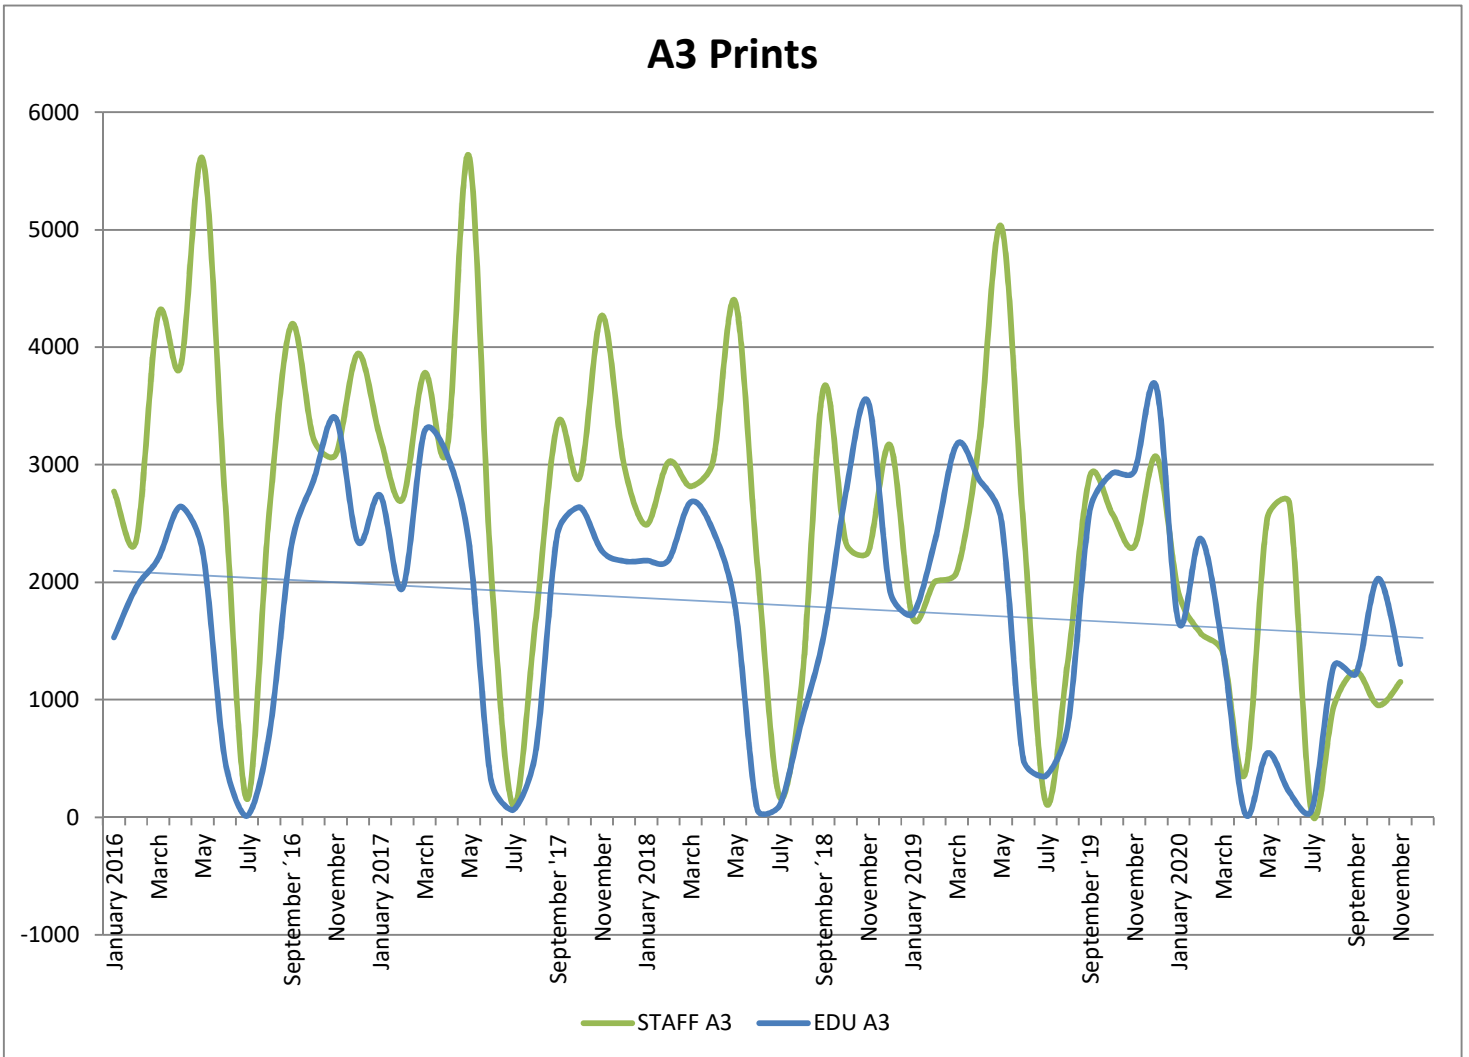

METROPOLIA PRINT STATISTICS 2011 - 2020

Prints Total (MFD & Network Printers)

Number of Network Printers

METROPOLIA PRINT STATISTICS 2011 - 2020

MultiFunction Devices (MFD)

METROPOLIA PRINT STATISTICS 2011 - 2020

METROPOLIA PRINT STATISTICS 2011 - 2020

NETWORK PRINTERS

Network Prints by User Group

Network Printers by User Type

METROPOLIA PRINT STATISTICS 2011 - 2020

PAPERCUT-STATISTICS

Number of Monthly Users (MFD)

Duplex- & Greyscale (MFD)

METROPOLIA PRINT STATISTICS 2011 - 2020

Usage statistics

Grayscale (BW) and Duplex printing