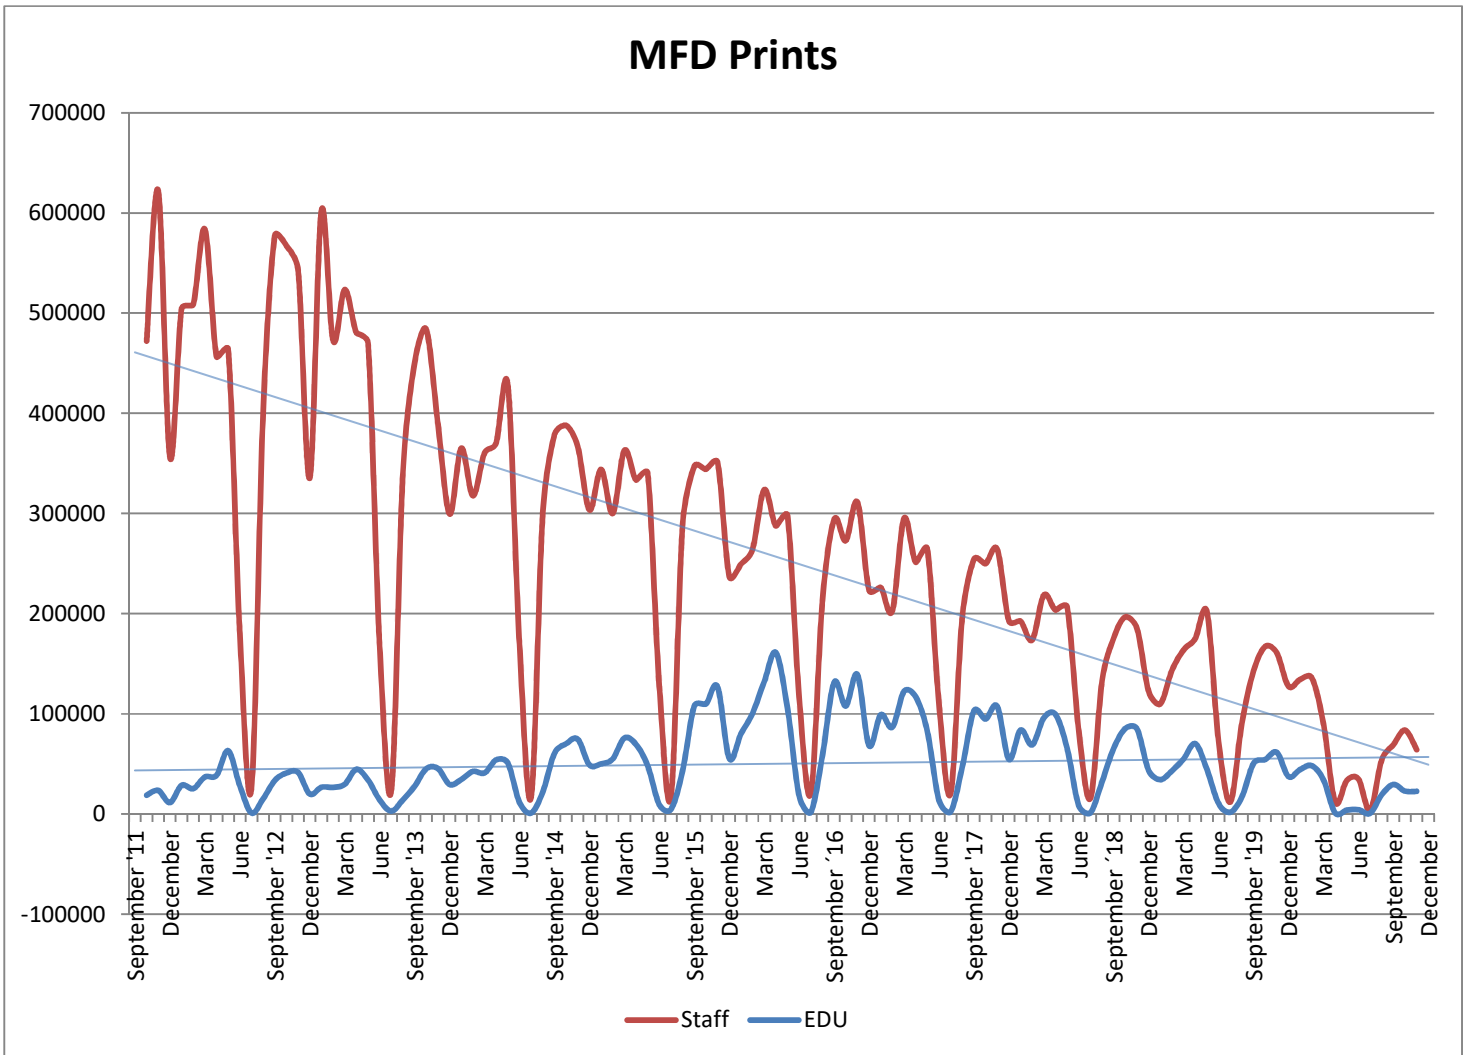

METROPOLIA PRINT STATISTICS 2011 - 2020

Prints Total (MFD & Network Printers)

Number of Network Printers

METROPOLIA PRINT STATISTICS 2011 - 2020

MultiFunction Devices (MFD)

METROPOLIA PRINT STATISTICS 2011 - 2020

METROPOLIA PRINT STATISTICS 2011 - 2020

NETWORK PRINTERS

Network Prints by User Group

Network Printers by User Type

METROPOLIA PRINT STATISTICS 2011 - 2020

PAPERCUT-STATISTICS

Number of Monthly Users (MFD)

Duplex- & Greyscale (MFD)

METROPOLIA PRINT STATISTICS 2011 - 2020

Usage statistics

Grayscale (BW) and Duplex printing