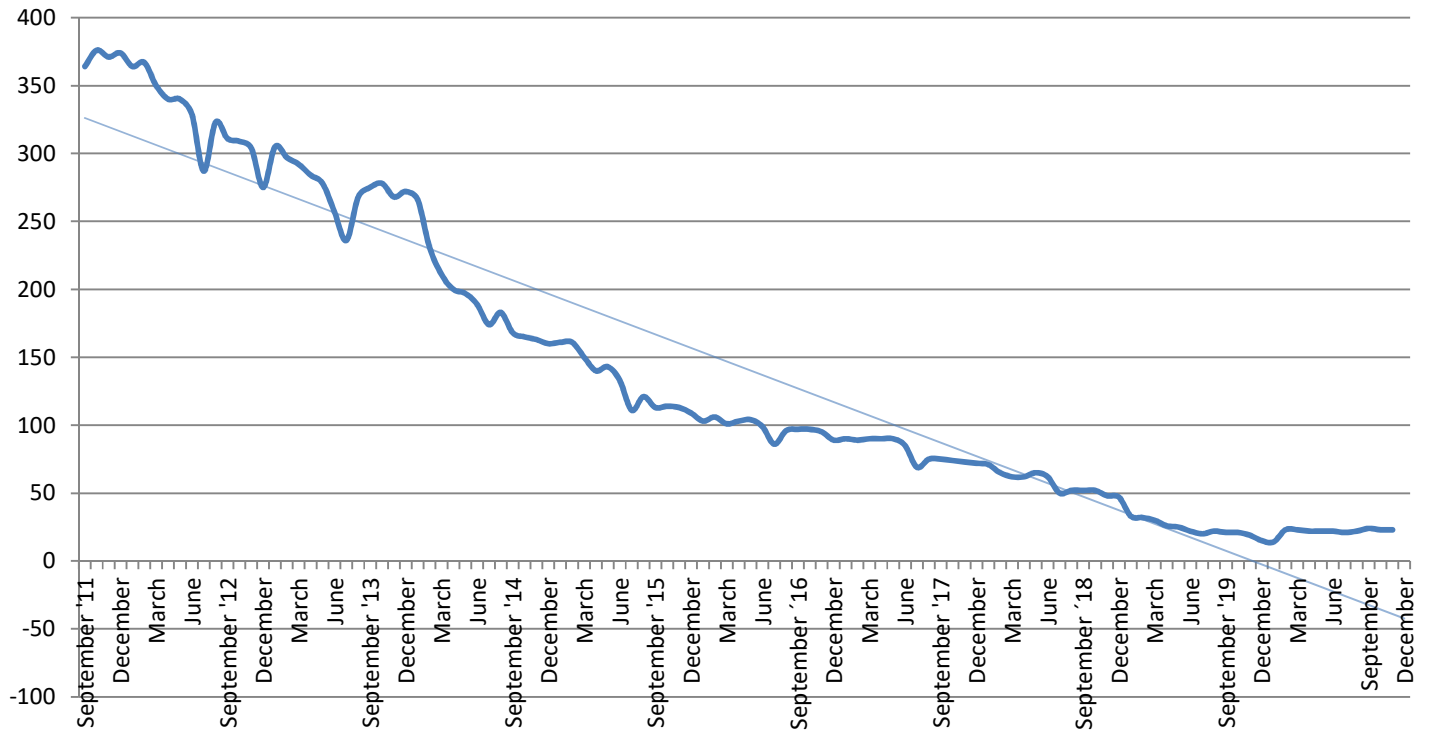

METROPOLIA PRINT STATISTICS 2011 - 2020

Prints Total (MFD & Network Printers)

Number of Network Printers

METROPOLIA PRINT STATISTICS 2011 - 2020

MultiFunction Devices (MFD)

METROPOLIA PRINT STATISTICS 2011 - 2020

METROPOLIA PRINT STATISTICS 2011 - 2020

NETWORK PRINTERS

Network Prints by User Group

Network Printers by User Type

METROPOLIA PRINT STATISTICS 2011 - 2020

PAPERCUT-STATISTICS

Number of Monthly Users (MFD)

Duplex- & Greyscale (MFD)