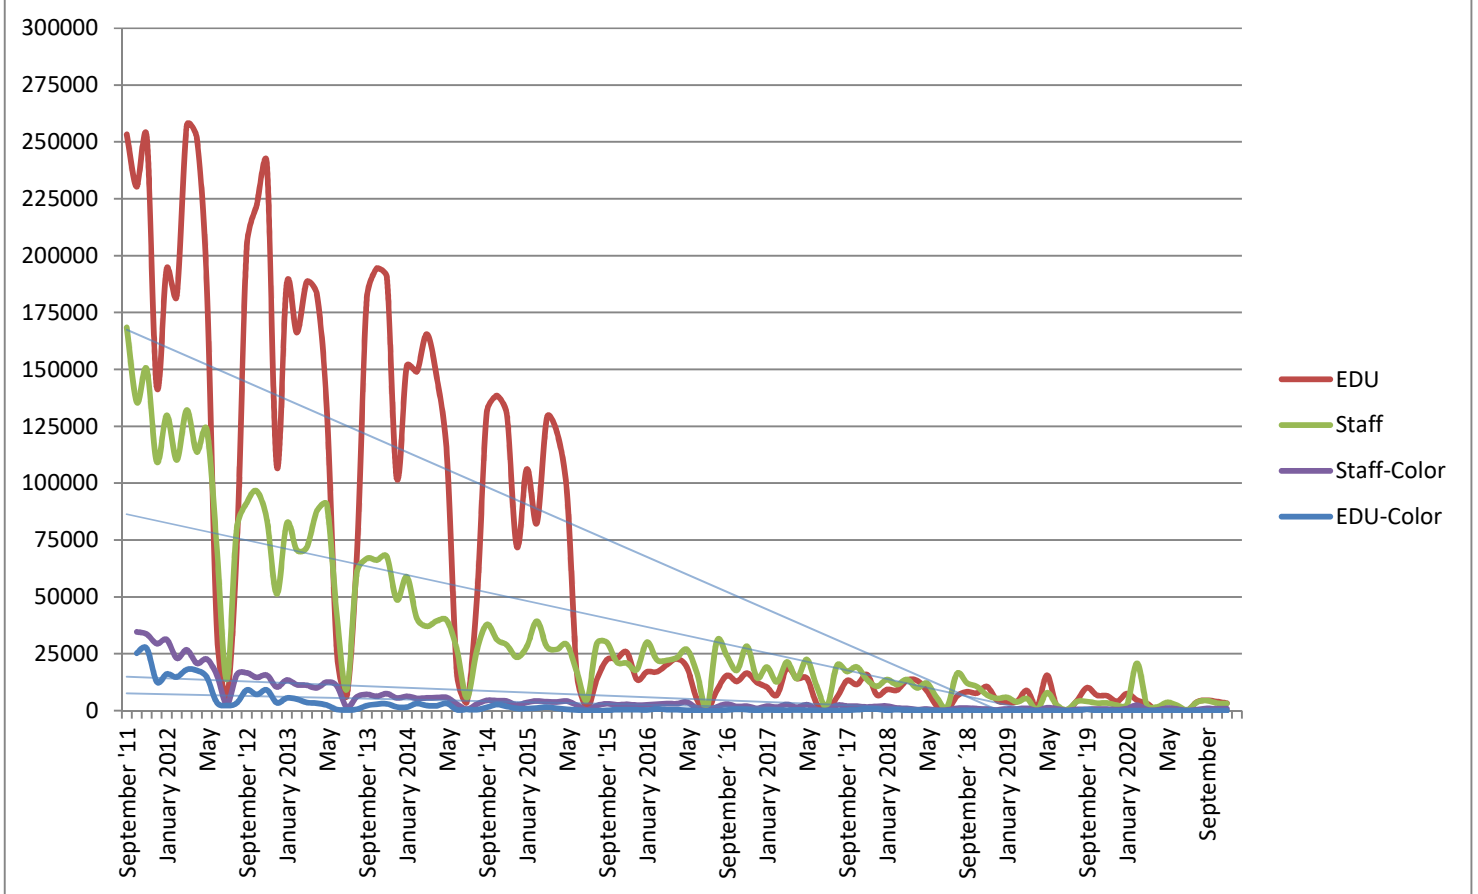

METROPOLIA PRINT STATISTICS 2011 - 2020

Prints Total (MFD & Network Printers)

Number of Network Printers

METROPOLIA PRINT STATISTICS 2011 - 2020

MultiFunction Devices (MFD)

METROPOLIA PRINT STATISTICS 2011 - 2020

METROPOLIA PRINT STATISTICS 2011 - 2020

NETWORK PRINTERS

Network Prints by User Group

Network Printers by User Type

METROPOLIA PRINT STATISTICS 2011 - 2020

PAPERCUT-STATISTICS

Number of Monthly Users (MFD)

Duplex- & Greyscale (MFD)

METROPOLIA PRINT STATISTICS 2011 - 2020

Usage statistics

Grayscale (BW) and Duplex printing