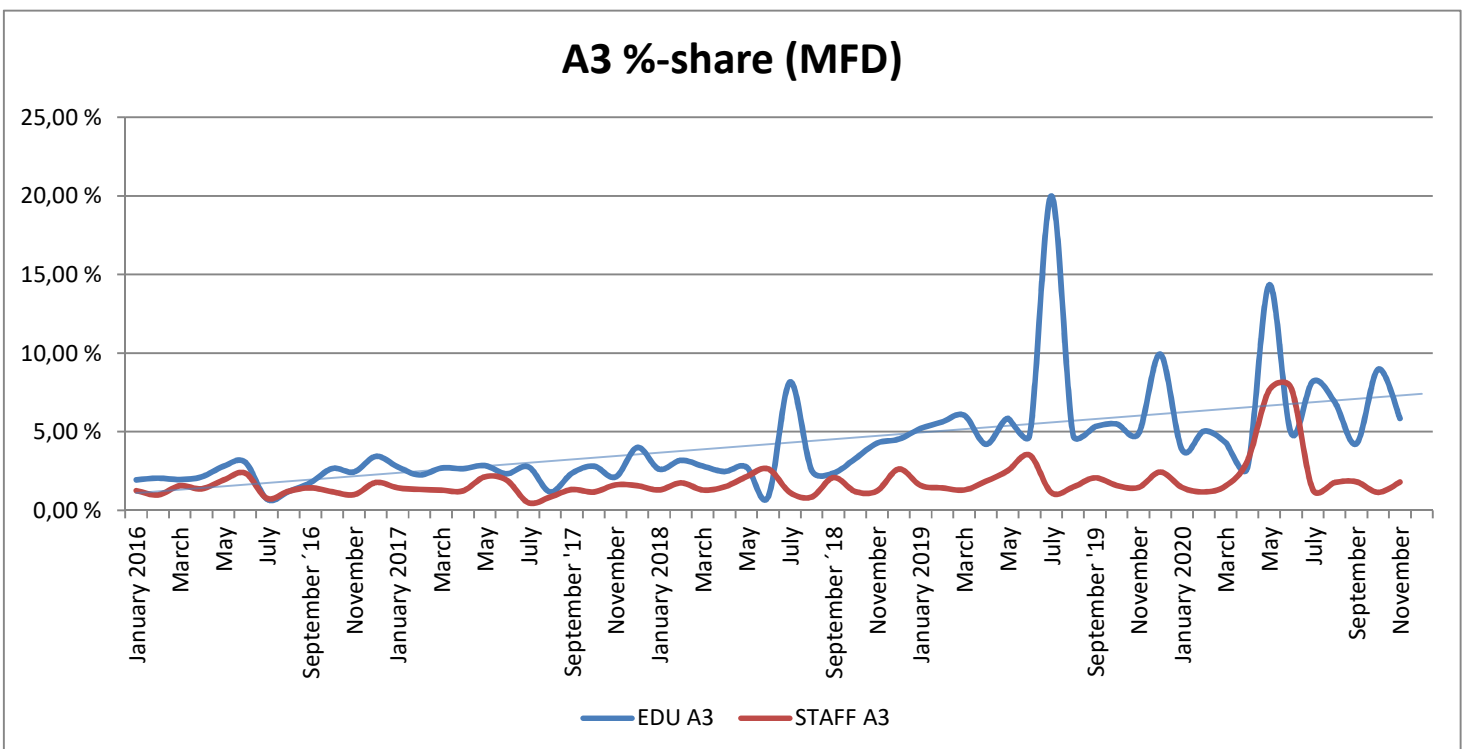

METROPOLIA PRINT STATISTICS 2011 - 2020

Prints Total (MFD & Network Printers)

Number of Network Printers

METROPOLIA PRINT STATISTICS 2011 - 2020

MultiFunction Devices (MFD)

METROPOLIA PRINT STATISTICS 2011 - 2020

METROPOLIA PRINT STATISTICS 2011 - 2020

NETWORK PRINTERS

Network Prints by User Group

Network Printers by User Type

METROPOLIA PRINT STATISTICS 2011 - 2020

PAPERCUT-STATISTICS

Number of Monthly Users (MFD)

Duplex- & Greyscale (MFD)