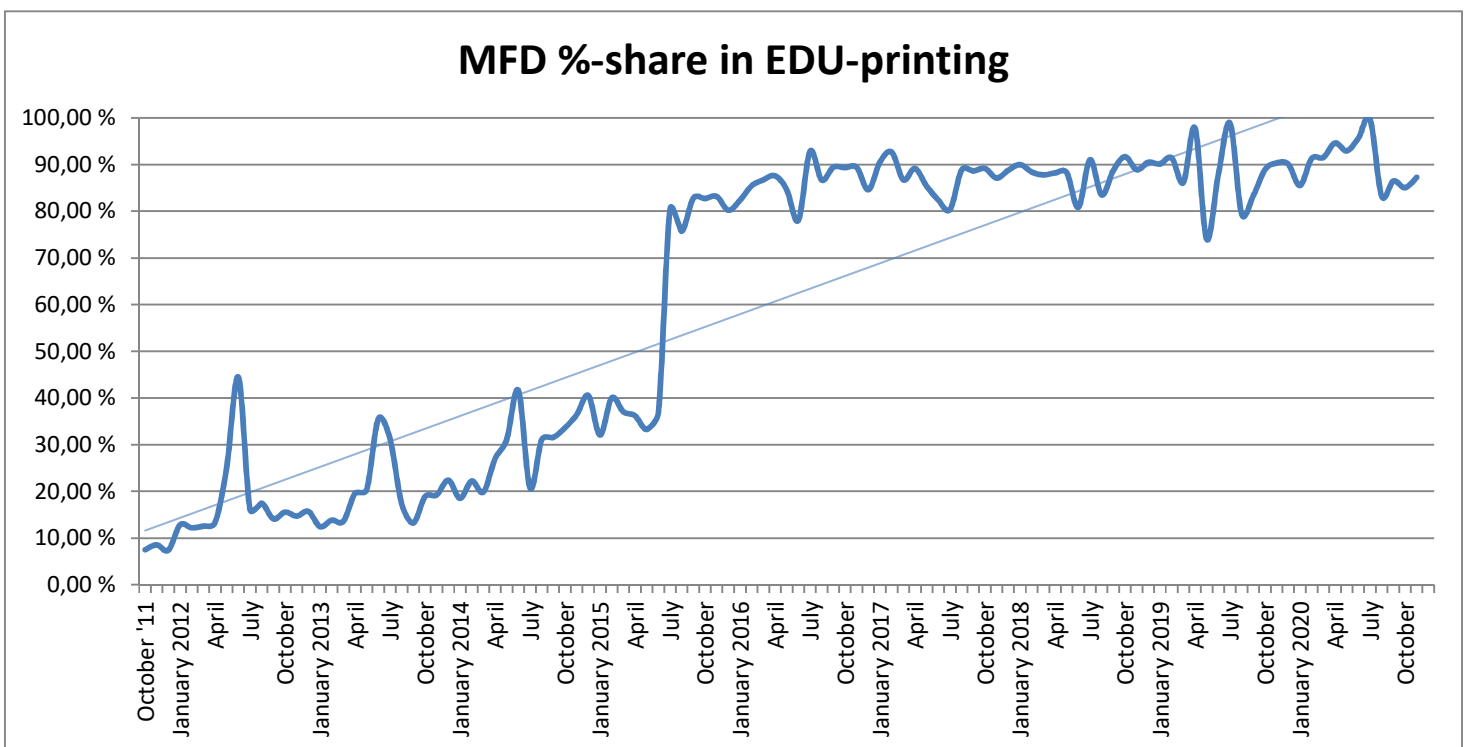

METROPOLIA PRINT STATISTICS 2011 - 2020

Prints Total (MFD & Network Printers)

Number of Network Printers

METROPOLIA PRINT STATISTICS 2011 - 2020

MultiFunction Devices (MFD)

METROPOLIA PRINT STATISTICS 2011 - 2020

METROPOLIA PRINT STATISTICS 2011 - 2020

NETWORK PRINTERS

Network Prints by User Group

Network Printers by User Type

METROPOLIA PRINT STATISTICS 2011 - 2020

PAPERCUT-STATISTICS

Number of Monthly Users (MFD)

Duplex- & Greyscale (MFD)