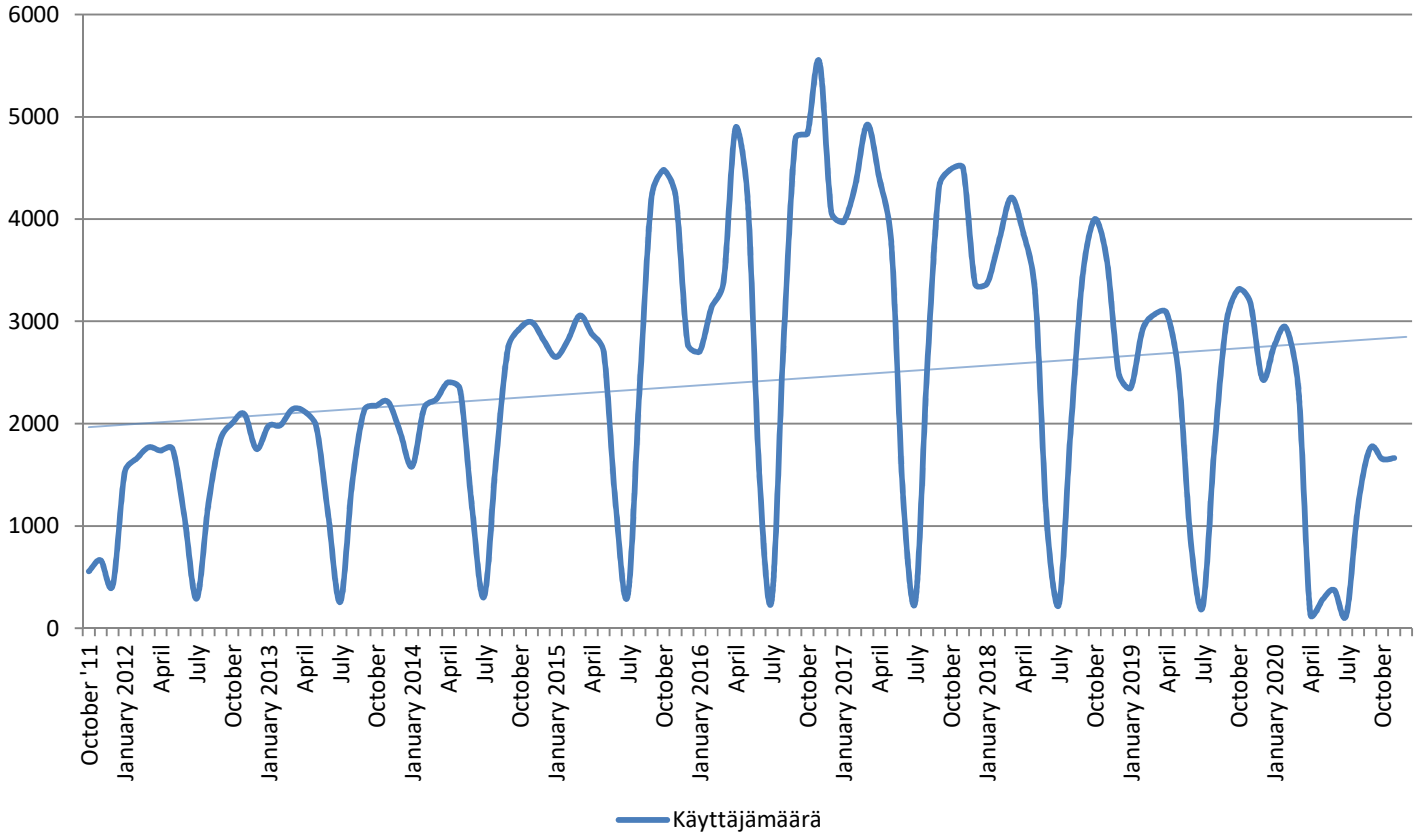

METROPOLIA PRINT STATISTICS 2011 - 2020

NETWORK PRINTERS

Network Prints by User Group

Network Printers by User Type

METROPOLIA PRINT STATISTICS 2011 - 2020

PAPERCUT-STATISTICS

Number of Monthly Users (MFD)

Duplex- & Greyscale (MFD)