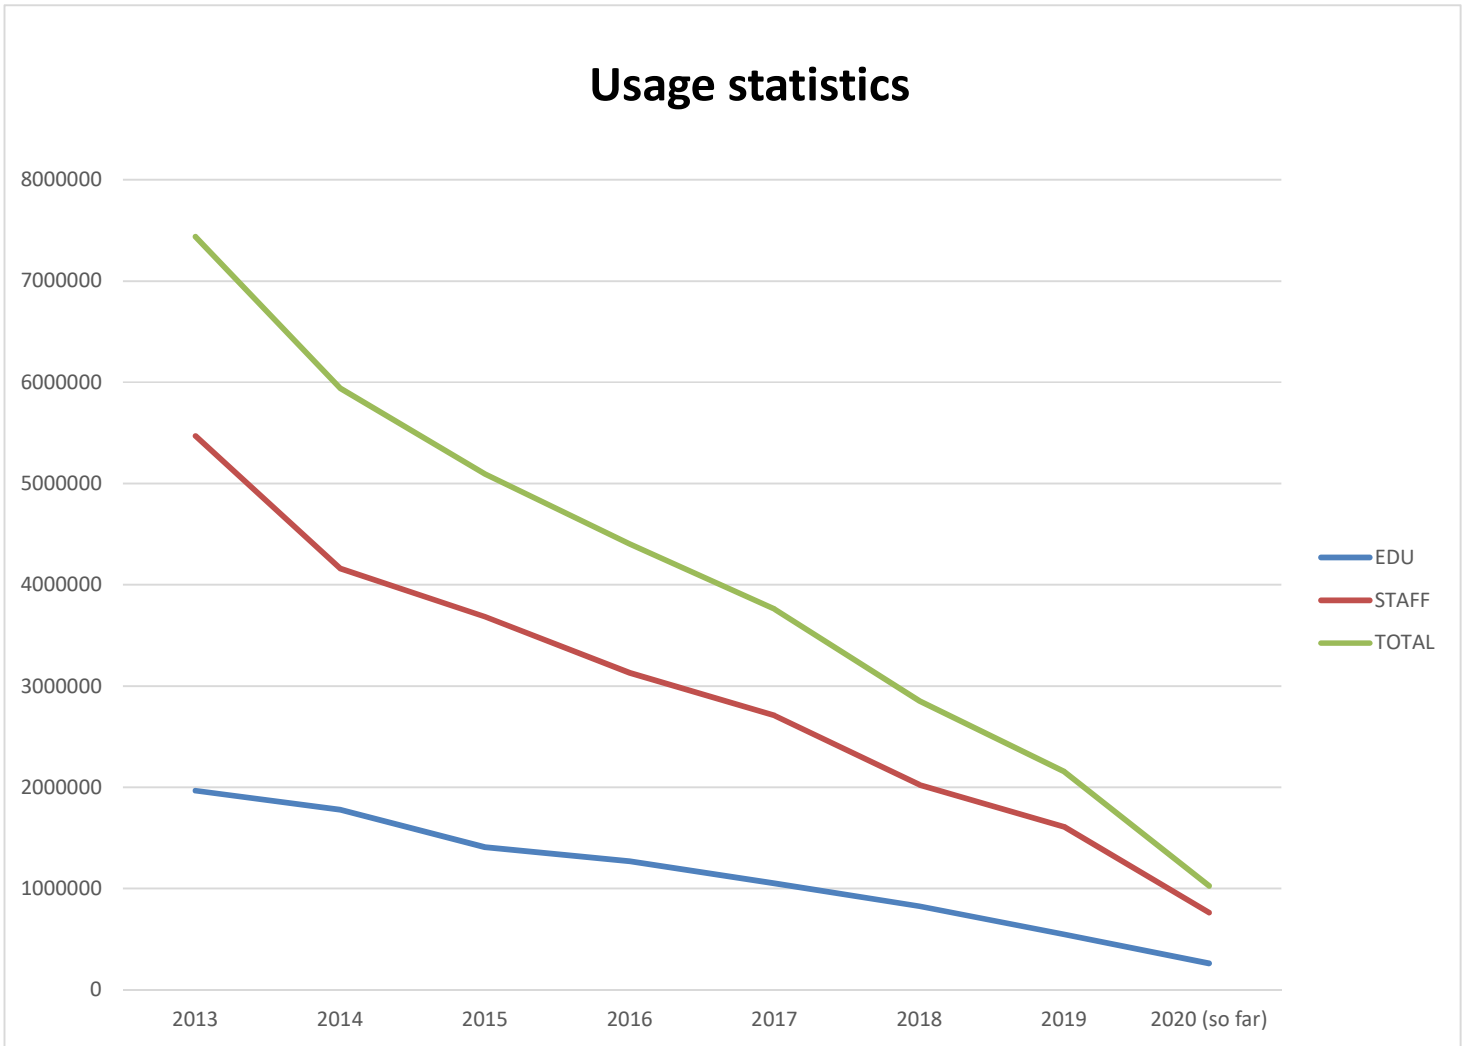

METROPOLIA PRINT STATISTICS 2011 - 2020

Usage statistics