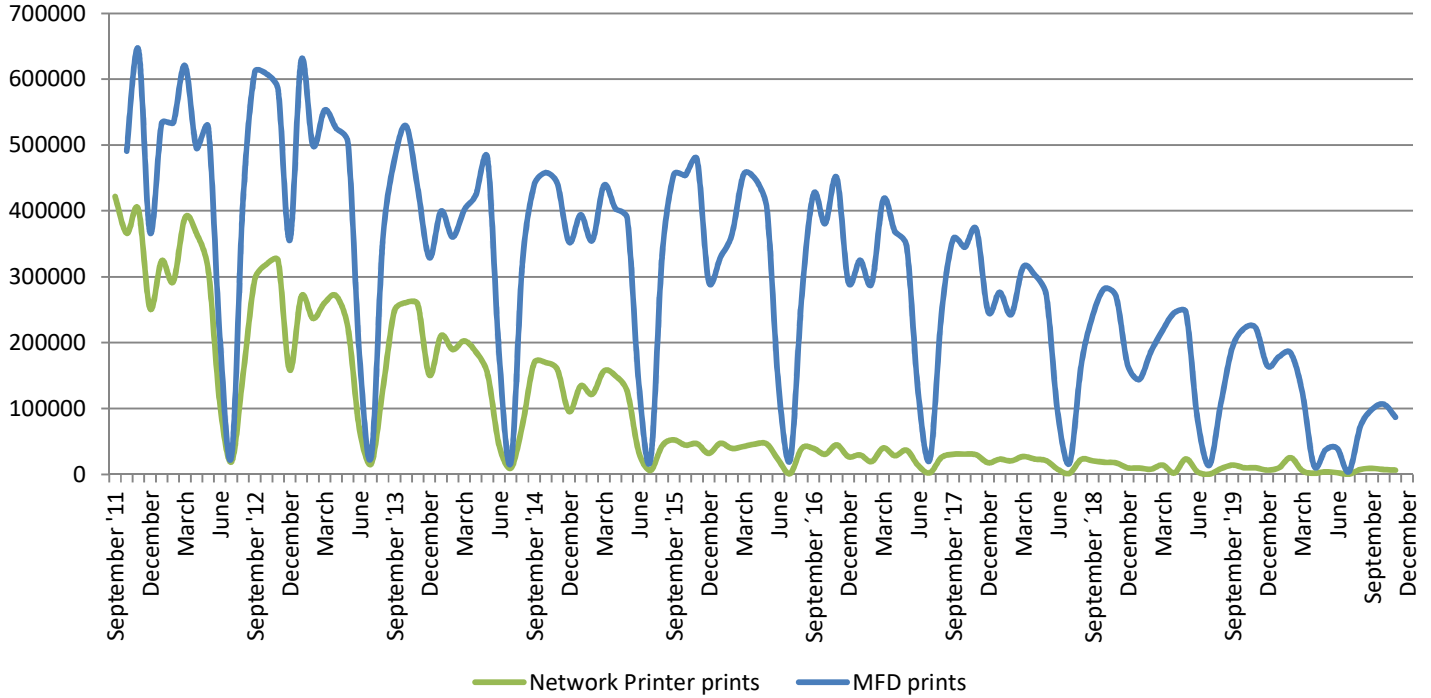

METROPOLIA PRINT STATISTICS 2011 - 2020

Prints Total (MFD & Network Printers)

Number of Network Printers

METROPOLIA PRINT STATISTICS 2011 - 2020

MultiFunction Devices (MFD)

METROPOLIA PRINT STATISTICS 2011 - 2020

METROPOLIA PRINT STATISTICS 2011 - 2020

NETWORK PRINTERS

Network Prints by User Group

Network Printers by User Type

METROPOLIA PRINT STATISTICS 2011 - 2020

PAPERCUT-STATISTICS

Number of Monthly Users (MFD)

Duplex- & Greyscale (MFD)