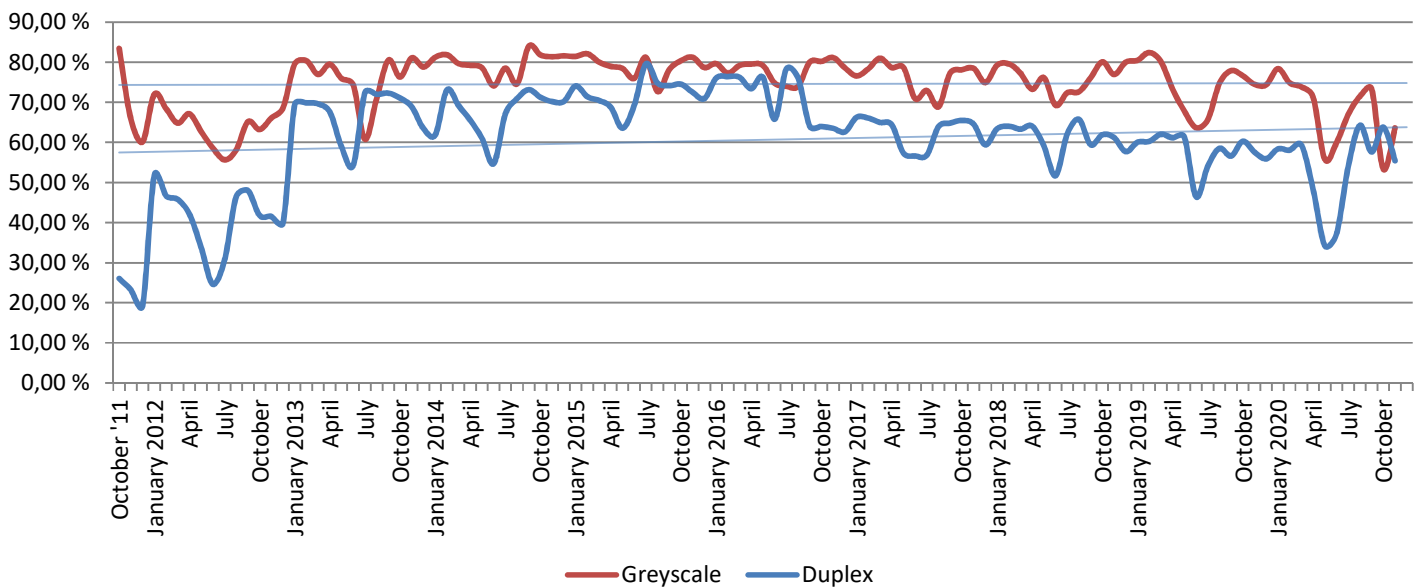

METROPOLIA PRINT STATISTICS 2011 - 2020

NETWORK PRINTERS

Network Prints by User Group

Network Printers by User Type

METROPOLIA PRINT STATISTICS 2011 - 2020

PAPERCUT-STATISTICS

Number of Monthly Users (MFD)

Duplex- & Greyscale (MFD)