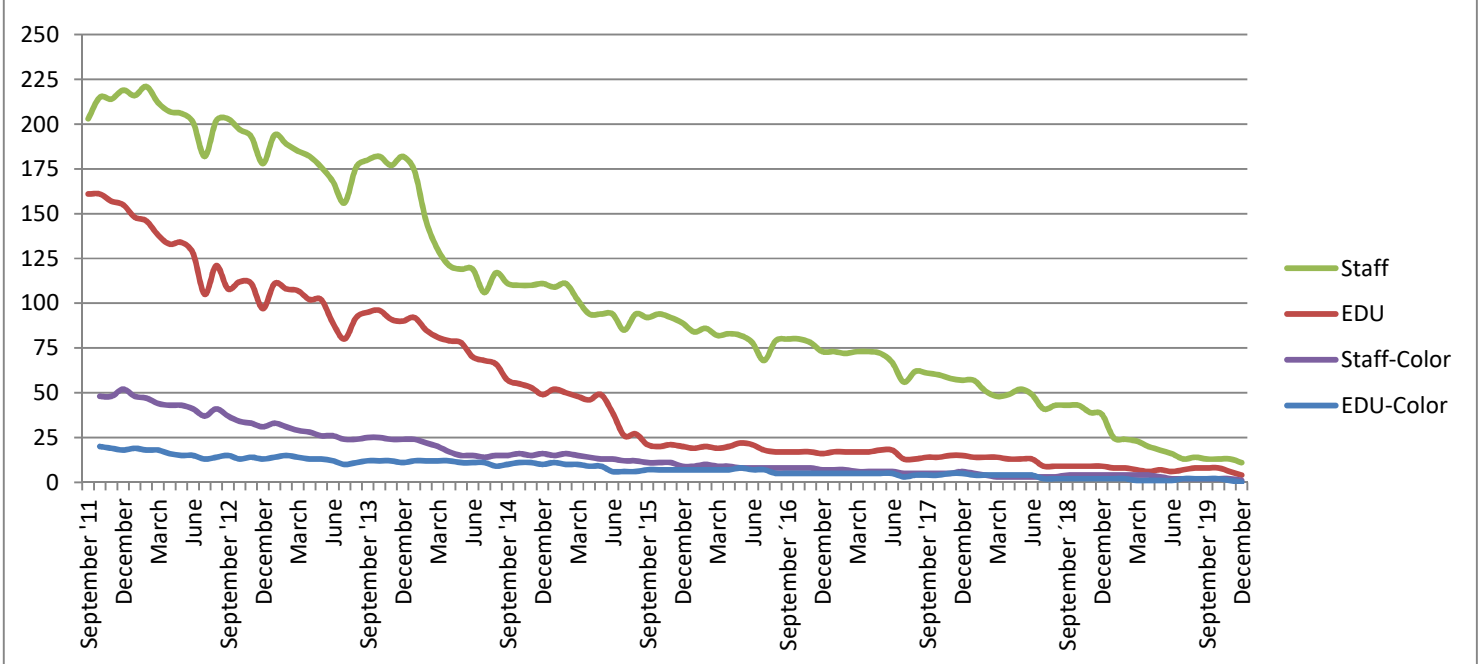

METROPOLIA PRINT STATISTICS 2011 - 2019

Prints Total (MFD & Network Printers)

Number of Network Printers

METROPOLIA PRINT STATISTICS 2011 - 2019

MultiFunction Devices (MFD)

METROPOLIA PRINT STATISTICS 2011 - 2019

METROPOLIA PRINT STATISTICS 2011 - 2019

NETWORK PRINTERS

Network Prints by User Group

Network Printers by User Type

METROPOLIA PRINT STATISTICS 2011 - 2019

PAPERCUT-STATISTICS

Number of Monthly Users (MFD)

Duplex- & Greyscale (MFD)