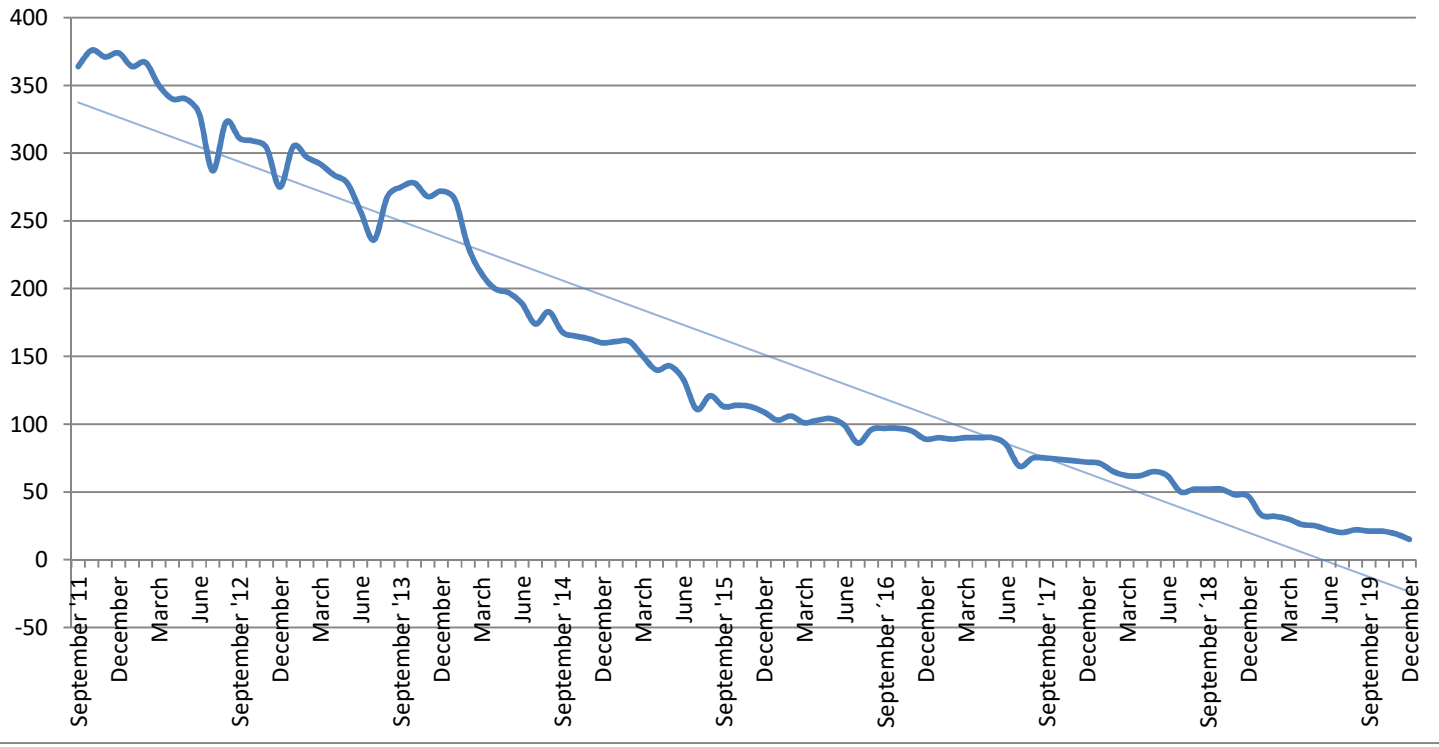

METROPOLIA PRINT STATISTICS 2011 - 2019

Prints Total (MFD & Network Printers)

Number of Network Printers

METROPOLIA PRINT STATISTICS 2011 - 2019

MultiFunction Devices (MFD)

METROPOLIA PRINT STATISTICS 2011 - 2019

METROPOLIA PRINT STATISTICS 2011 - 2019

NETWORK PRINTERS

Network Prints by User Group

Network Printers by User Type

METROPOLIA PRINT STATISTICS 2011 - 2019

PAPERCUT-STATISTICS

Number of Monthly Users (MFD)

Duplex- & Greyscale (MFD)