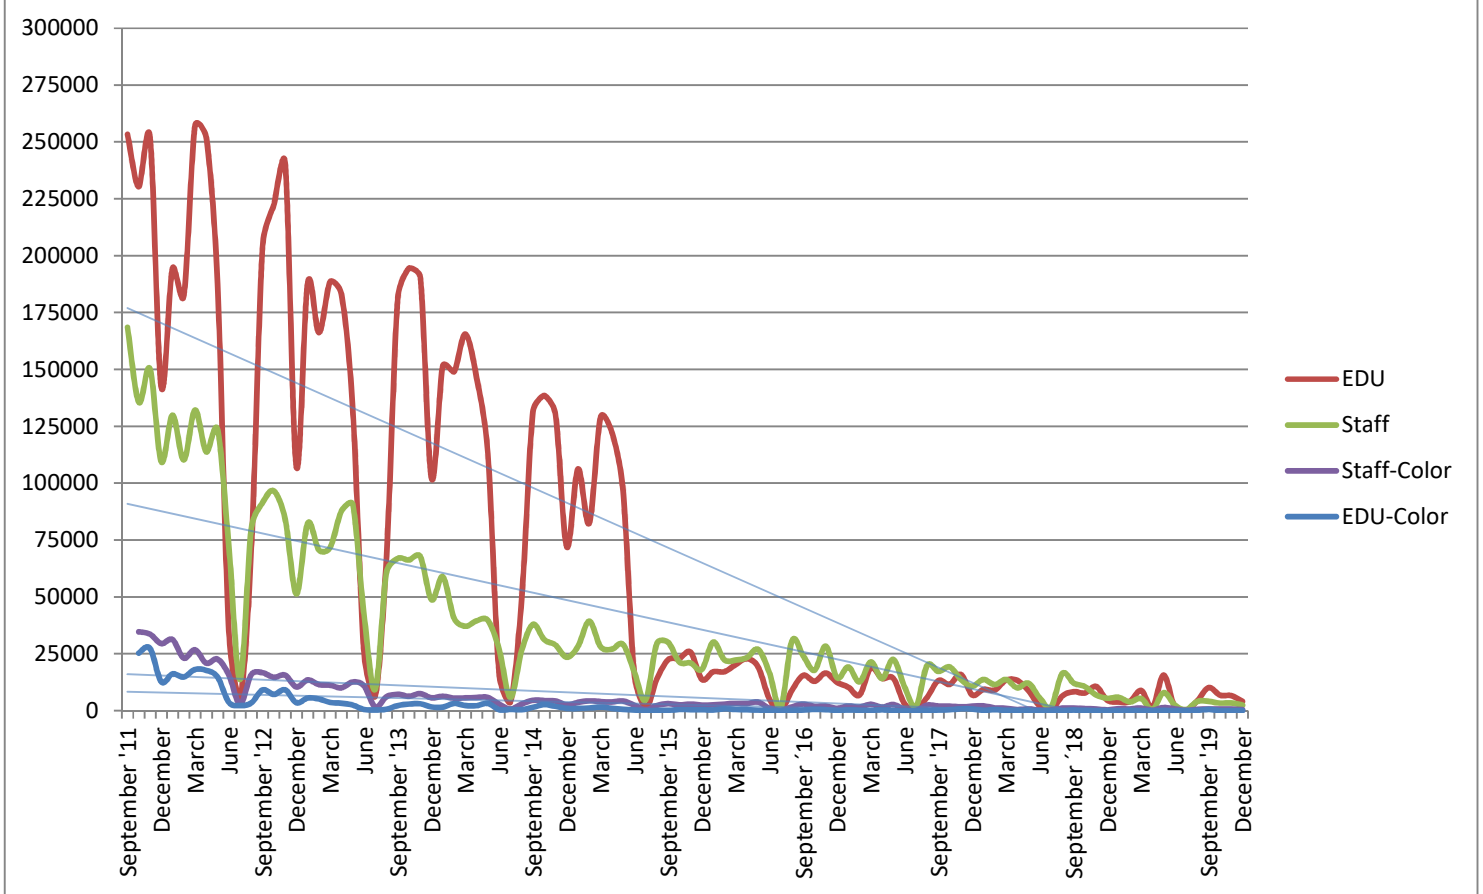

METROPOLIA PRINT STATISTICS 2011 - 2019

Prints Total (MFD & Network Printers)

Number of Network Printers

METROPOLIA PRINT STATISTICS 2011 - 2019

MultiFunction Devices (MFD)

METROPOLIA PRINT STATISTICS 2011 - 2019

METROPOLIA PRINT STATISTICS 2011 - 2019

NETWORK PRINTERS

Network Prints by User Group

Network Printers by User Type

METROPOLIA PRINT STATISTICS 2011 - 2019

PAPERCUT-STATISTICS

Number of Monthly Users (MFD)

Duplex- & Greyscale (MFD)

METROPOLIA PRINT STATISTICS 2011 - 2019