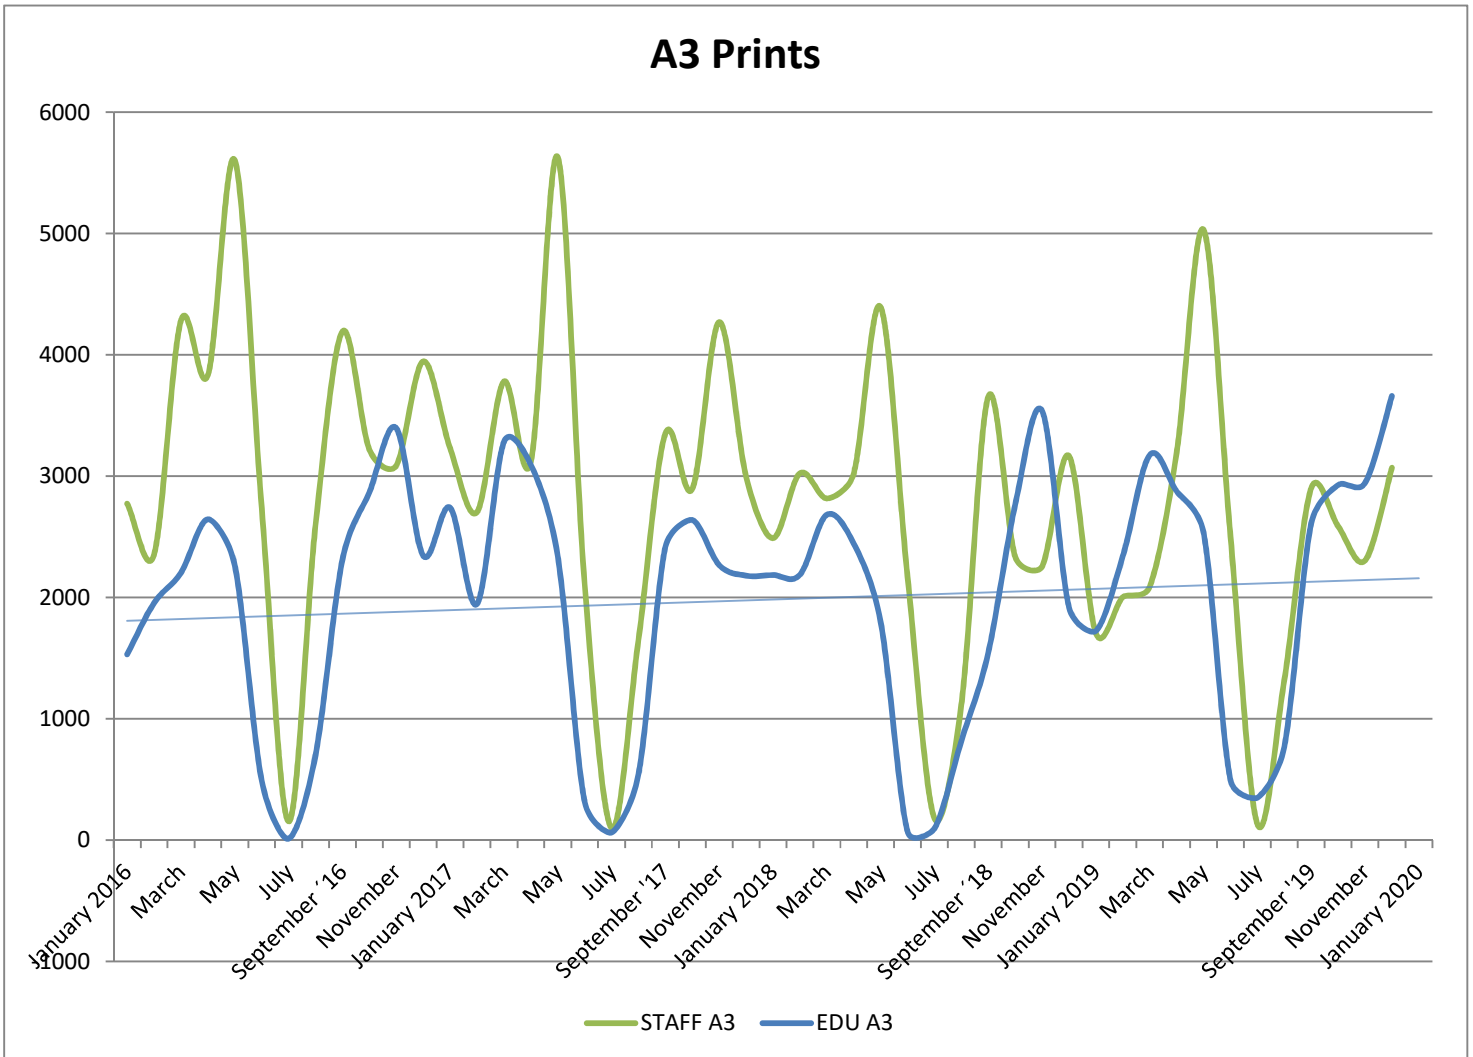

METROPOLIA PRINT STATISTICS 2011 - 2019

Prints Total (MFD & Network Printers)

Number of Network Printers

METROPOLIA PRINT STATISTICS 2011 - 2019

MultiFunction Devices (MFD)

METROPOLIA PRINT STATISTICS 2011 - 2019

METROPOLIA PRINT STATISTICS 2011 - 2019

NETWORK PRINTERS

Network Prints by User Group

Network Printers by User Type

METROPOLIA PRINT STATISTICS 2011 - 2019

PAPERCUT-STATISTICS

Number of Monthly Users (MFD)

Duplex- & Greyscale (MFD)

METROPOLIA PRINT STATISTICS 2011 - 2019