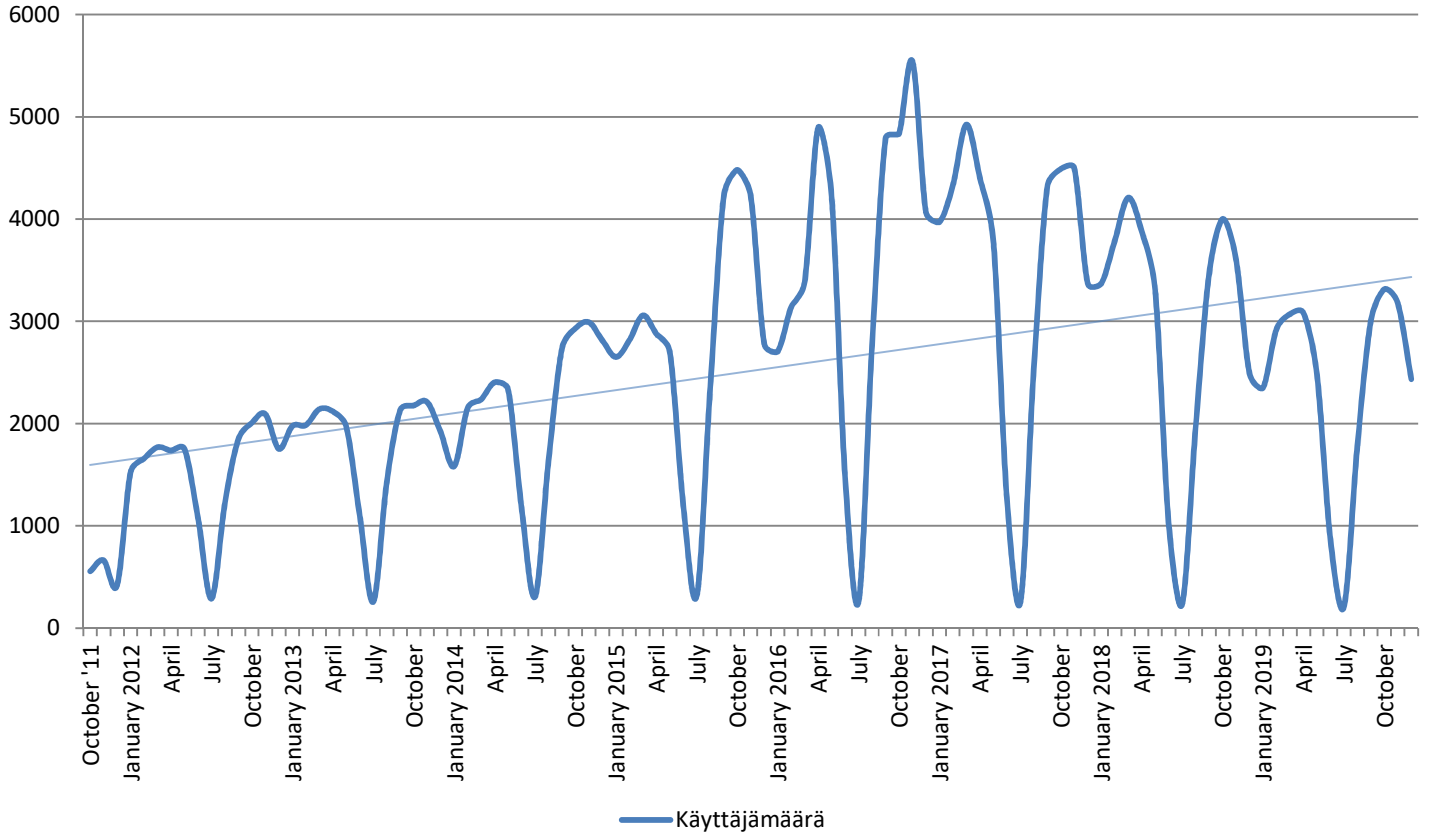

METROPOLIA PRINT STATISTICS 2011 - 2019

NETWORK PRINTERS

Network Prints by User Group

Network Printers by User Type

METROPOLIA PRINT STATISTICS 2011 - 2019

PAPERCUT-STATISTICS

Number of Monthly Users (MFD)

Duplex- & Greyscale (MFD)