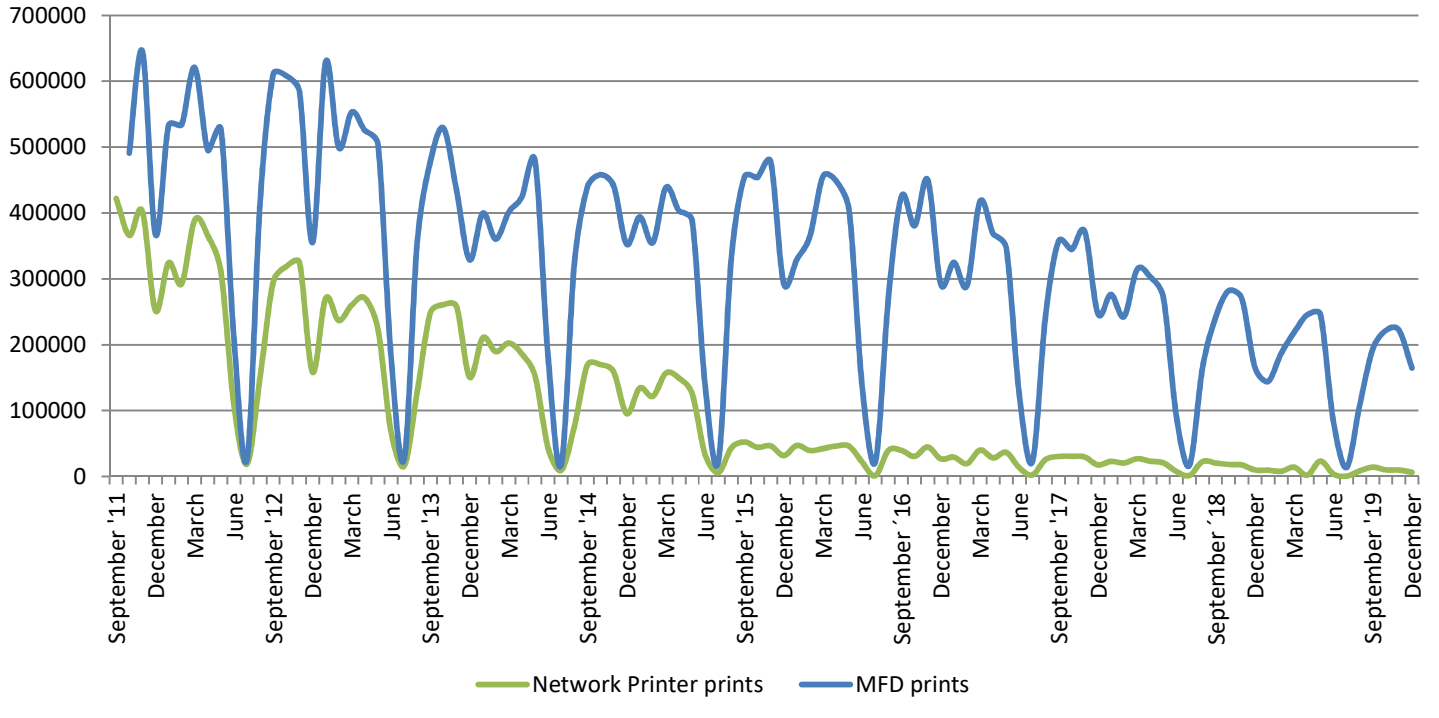

METROPOLIA PRINT STATISTICS 2011 - 2019

Prints Total (MFD & Network Printers)

Number of Network Printers

METROPOLIA PRINT STATISTICS 2011 - 2019

MultiFunction Devices (MFD)

METROPOLIA PRINT STATISTICS 2011 - 2019

METROPOLIA PRINT STATISTICS 2011 - 2019

NETWORK PRINTERS

Network Prints by User Group

Network Printers by User Type

METROPOLIA PRINT STATISTICS 2011 - 2019

PAPERCUT-STATISTICS

Number of Monthly Users (MFD)

Duplex- & Greyscale (MFD)