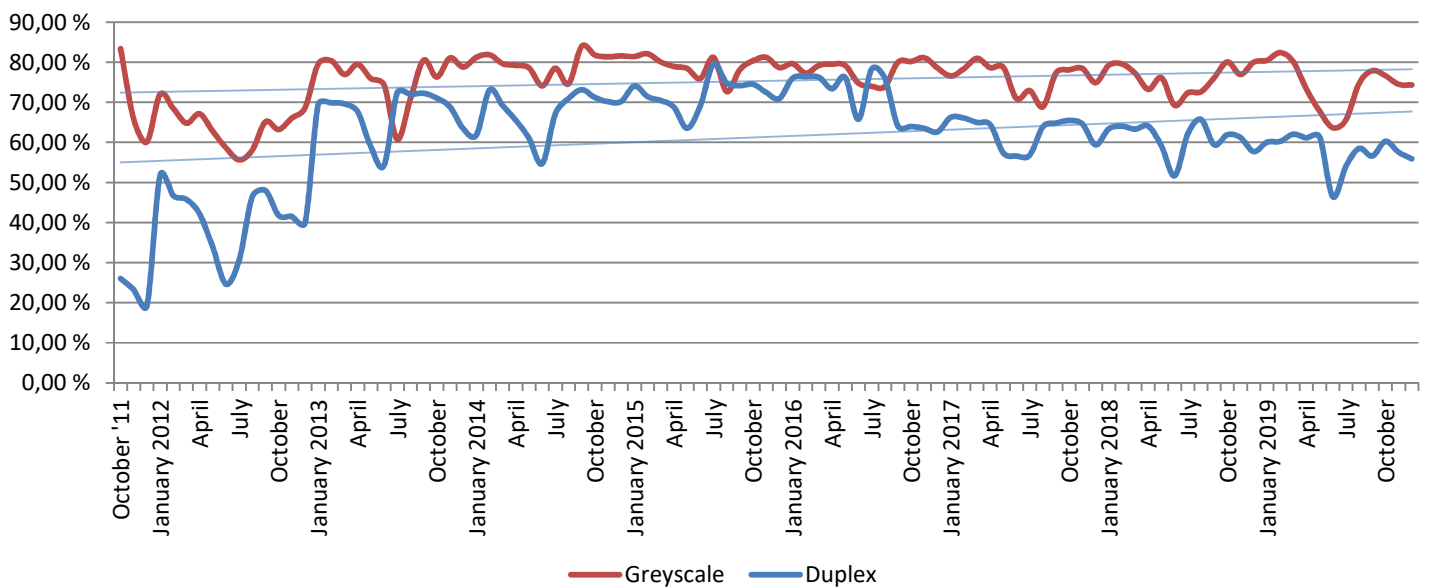

METROPOLIA PRINT STATISTICS 2011 - 2019

NETWORK PRINTERS

Network Prints by User Group

Network Printers by User Type

METROPOLIA PRINT STATISTICS 2011 - 2019

PAPERCUT-STATISTICS

Number of Monthly Users (MFD)

Duplex- & Greyscale (MFD)