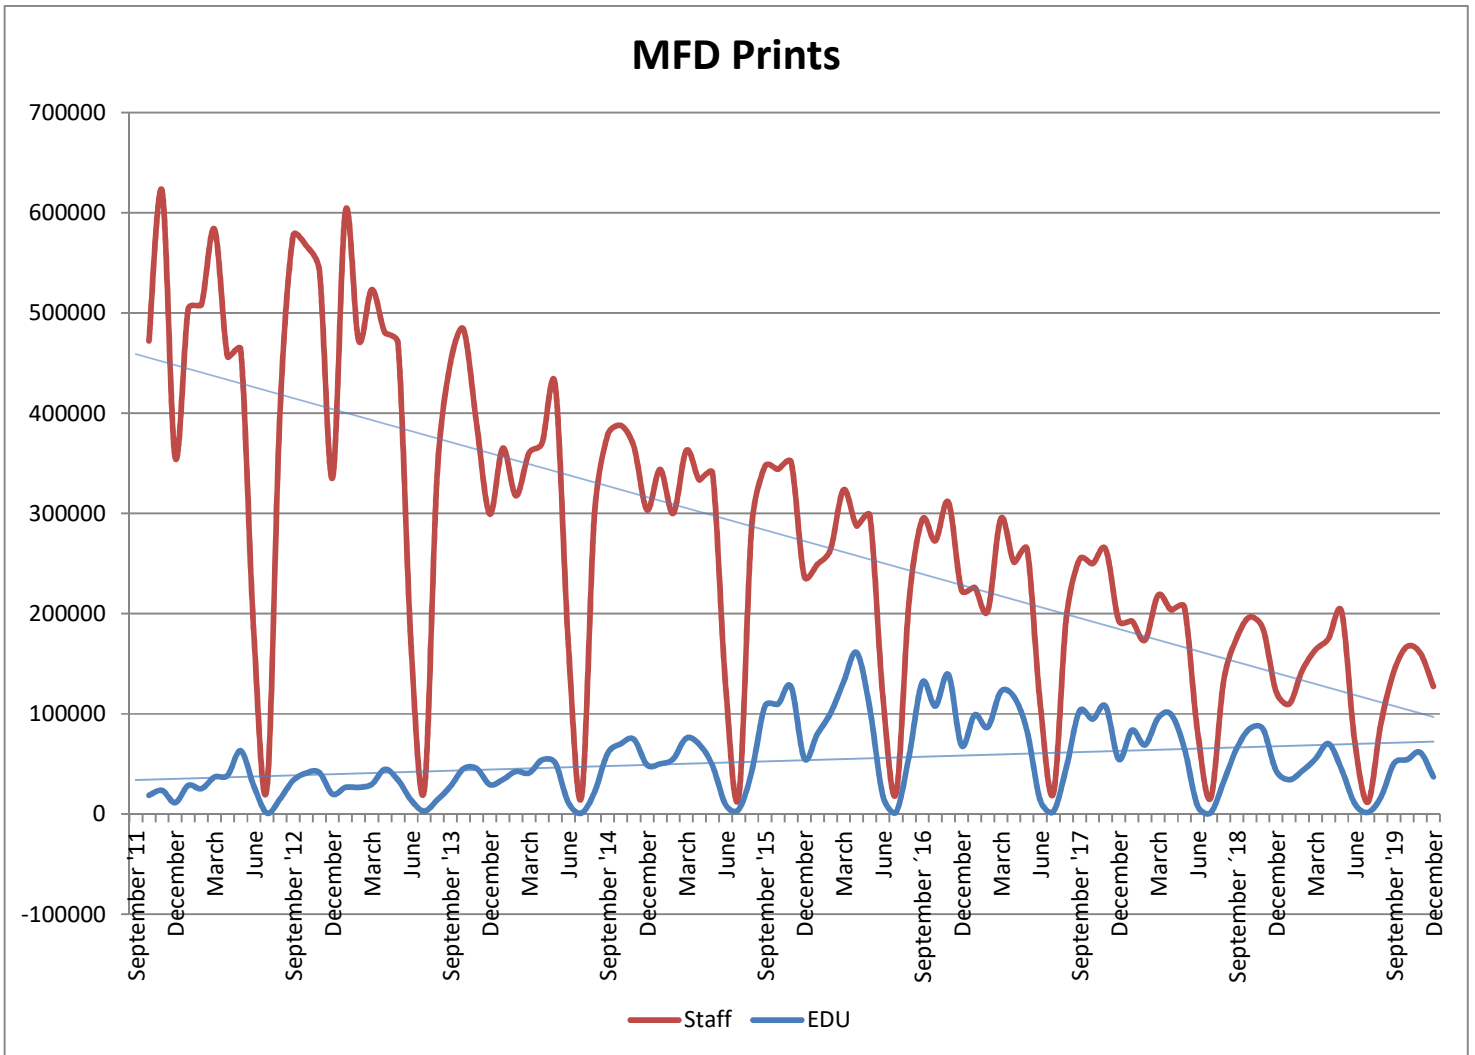

METROPOLIA PRINT STATISTICS 2011 - 2019

Prints Total (MFD & Network Printers)

Number of Network Printers

METROPOLIA PRINT STATISTICS 2011 - 2019

MultiFunction Devices (MFD)

METROPOLIA PRINT STATISTICS 2011 - 2019

METROPOLIA PRINT STATISTICS 2011 - 2019

NETWORK PRINTERS

Network Prints by User Group

Network Printers by User Type

METROPOLIA PRINT STATISTICS 2011 - 2019

PAPERCUT-STATISTICS

Number of Monthly Users (MFD)

Duplex- & Greyscale (MFD)

METROPOLIA PRINT STATISTICS 2011 - 2019