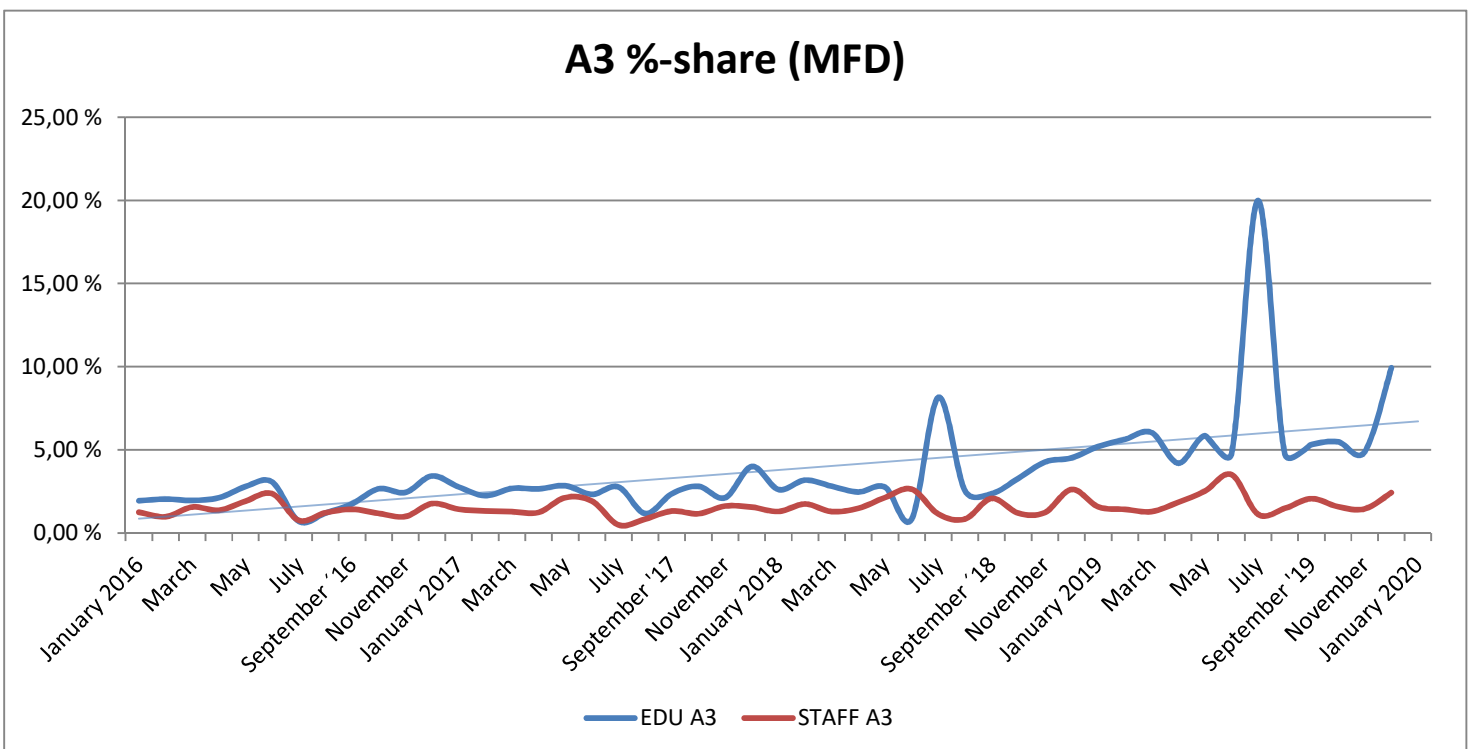

METROPOLIA PRINT STATISTICS 2011 - 2019

Prints Total (MFD & Network Printers)

Number of Network Printers

METROPOLIA PRINT STATISTICS 2011 - 2019

MultiFunction Devices (MFD)

METROPOLIA PRINT STATISTICS 2011 - 2019