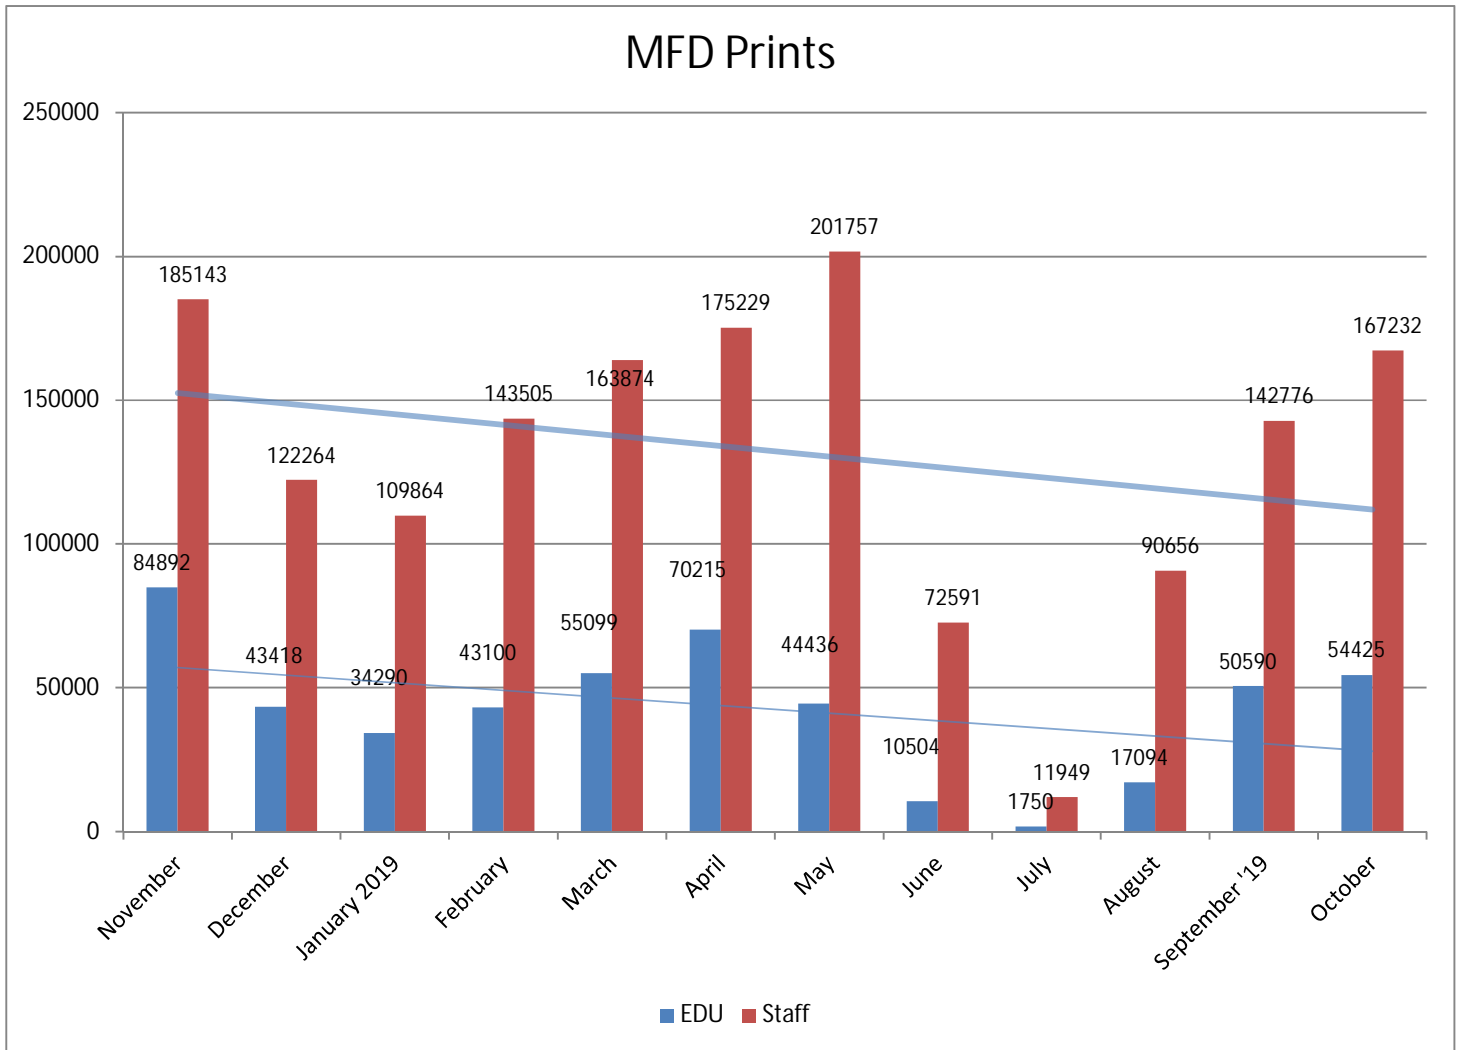

METROPOLIA PRINT STATISTICS
PAST 12 MONTHS

Prints Total
(MFD & Network Printers)

Number of Network Printers

METROPOLIA PRINT STATISTICS
PAST 12 MONTHS

MultiFunction Devices (MFD)

METROPOLIA PRINT STATISTICS
PAST 12 MONTHS

METROPOLIA PRINT STATISTICS
PAST 12 MONTHS

NETWORK PRINTERS

Network Prints by User Group

Network Printers by User Type

METROPOLIA PRINT STATISTICS
PAST 12 MONTHS

PAPERCUT-STATISTICS

Number of Monthly Users
(MFD)

Duplex- & Greyscale
(MFD)