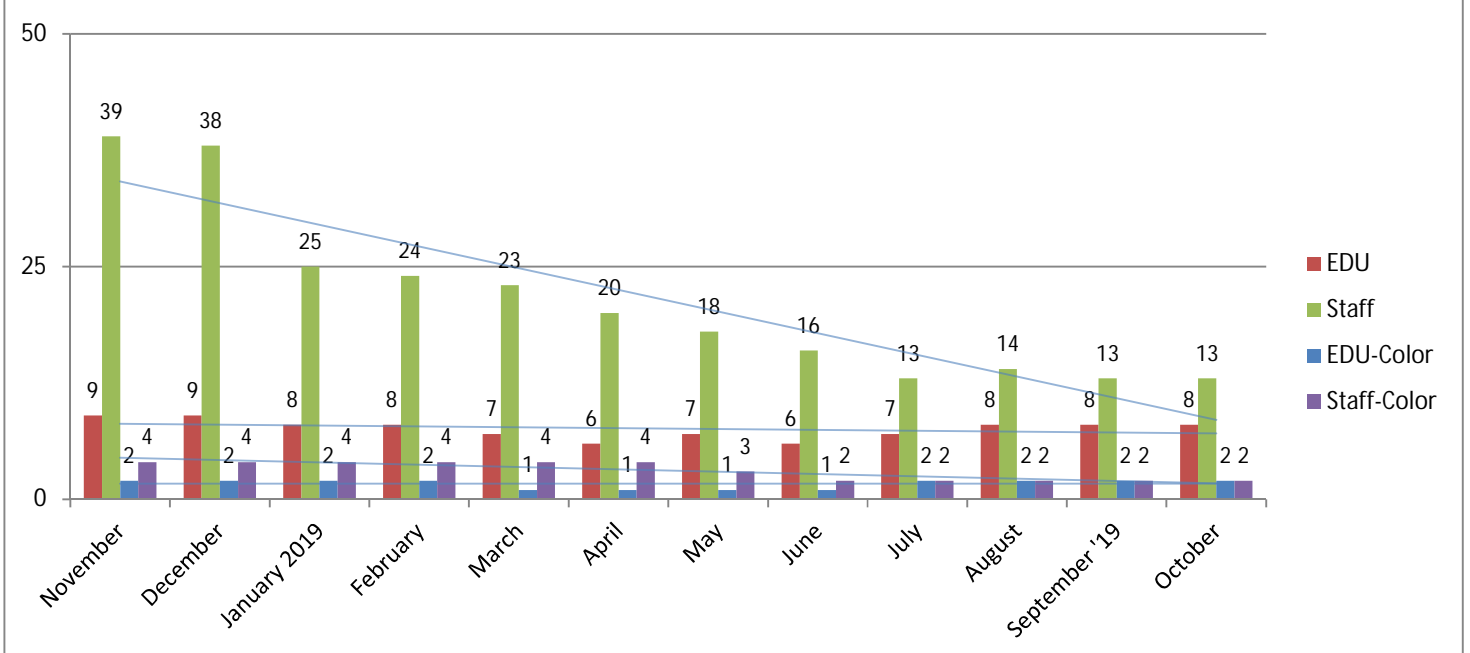

METROPOLIA PRINT STATISTICS
PAST 12 MONTHS

Prints Total
(MFD & Network Printers)

Number of Network Printers

METROPOLIA PRINT STATISTICS
PAST 12 MONTHS

MultiFunction Devices (MFD)

METROPOLIA PRINT STATISTICS
PAST 12 MONTHS

METROPOLIA PRINT STATISTICS
PAST 12 MONTHS

NETWORK PRINTERS

Network Prints by User Group

Network Printers by User Type

METROPOLIA PRINT STATISTICS
PAST 12 MONTHS

PAPERCUT-STATISTICS

Number of Monthly Users
(MFD)