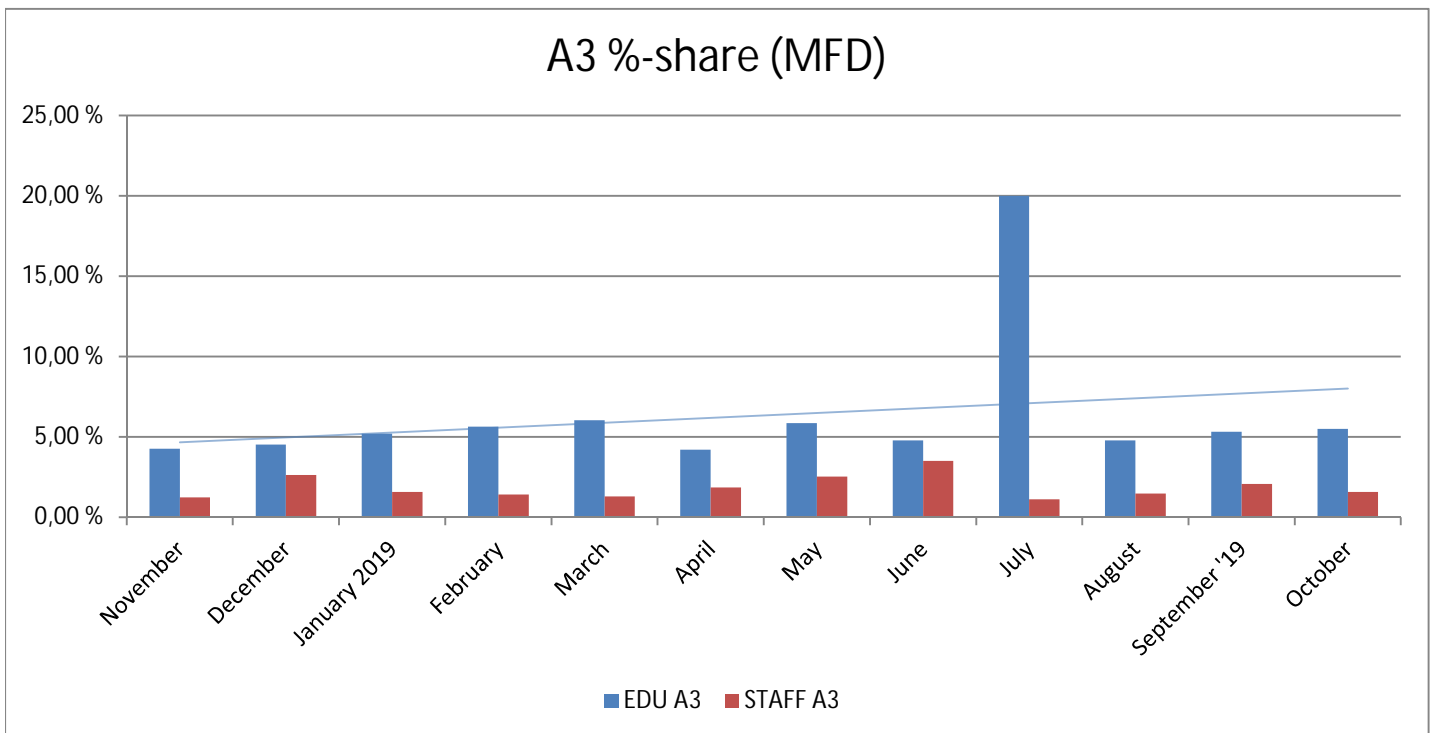

METROPOLIA PRINT STATISTICS
PAST 12 MONTHS

Prints Total
(MFD & Network Printers)

Number of Network Printers

METROPOLIA PRINT STATISTICS
PAST 12 MONTHS

MultiFunction Devices (MFD)

METROPOLIA PRINT STATISTICS
PAST 12 MONTHS

METROPOLIA PRINT STATISTICS
PAST 12 MONTHS

NETWORK PRINTERS

Network Prints by User Group

Network Printers by User Type

METROPOLIA PRINT STATISTICS
PAST 12 MONTHS

PAPERCUT-STATISTICS

Number of Monthly Users
(MFD)