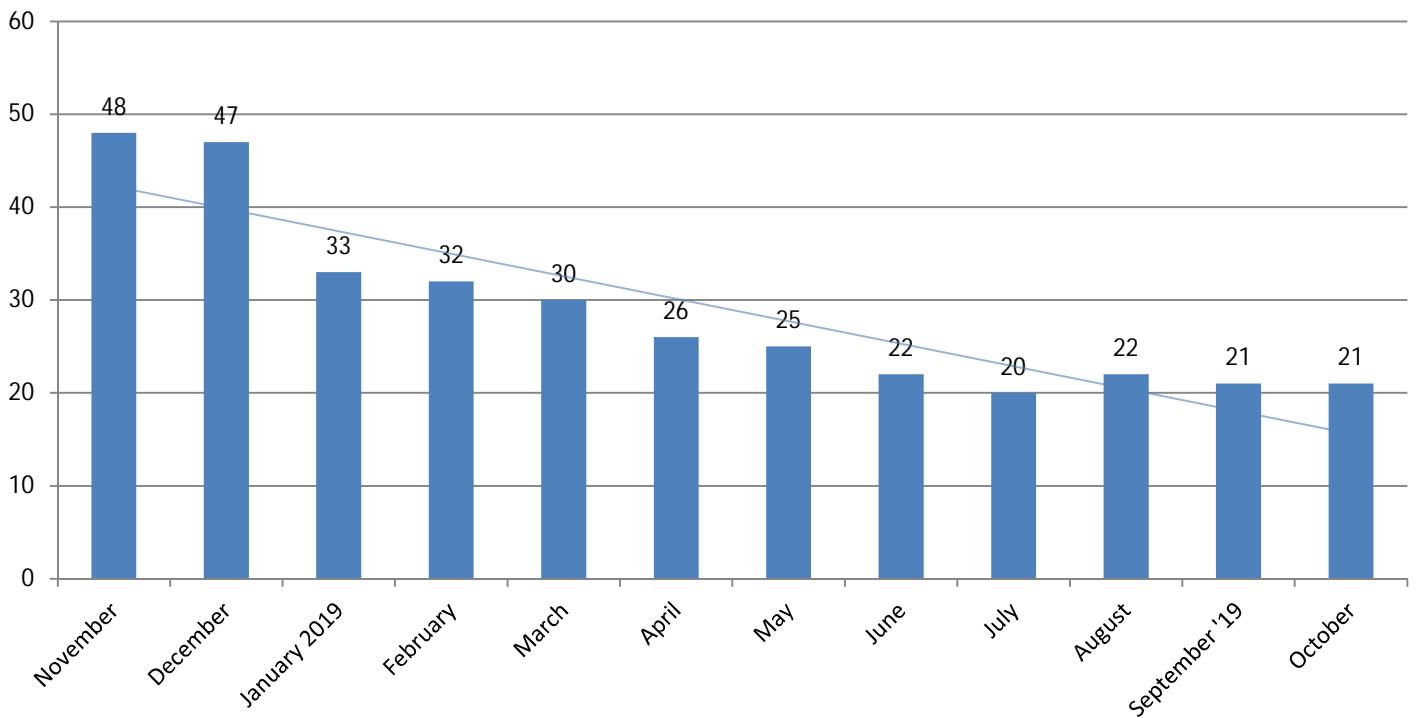

METROPOLIA PRINT STATISTICS
PAST 12 MONTHS

Prints Total
(MFD & Network Printers)

Number of Network Printers

METROPOLIA PRINT STATISTICS
PAST 12 MONTHS

MultiFunction Devices (MFD)

METROPOLIA PRINT STATISTICS
PAST 12 MONTHS

METROPOLIA PRINT STATISTICS
PAST 12 MONTHS

NETWORK PRINTERS

Network Prints by User Group

Network Printers by User Type

METROPOLIA PRINT STATISTICS
PAST 12 MONTHS

PAPERCUT-STATISTICS

Number of Monthly Users
(MFD)