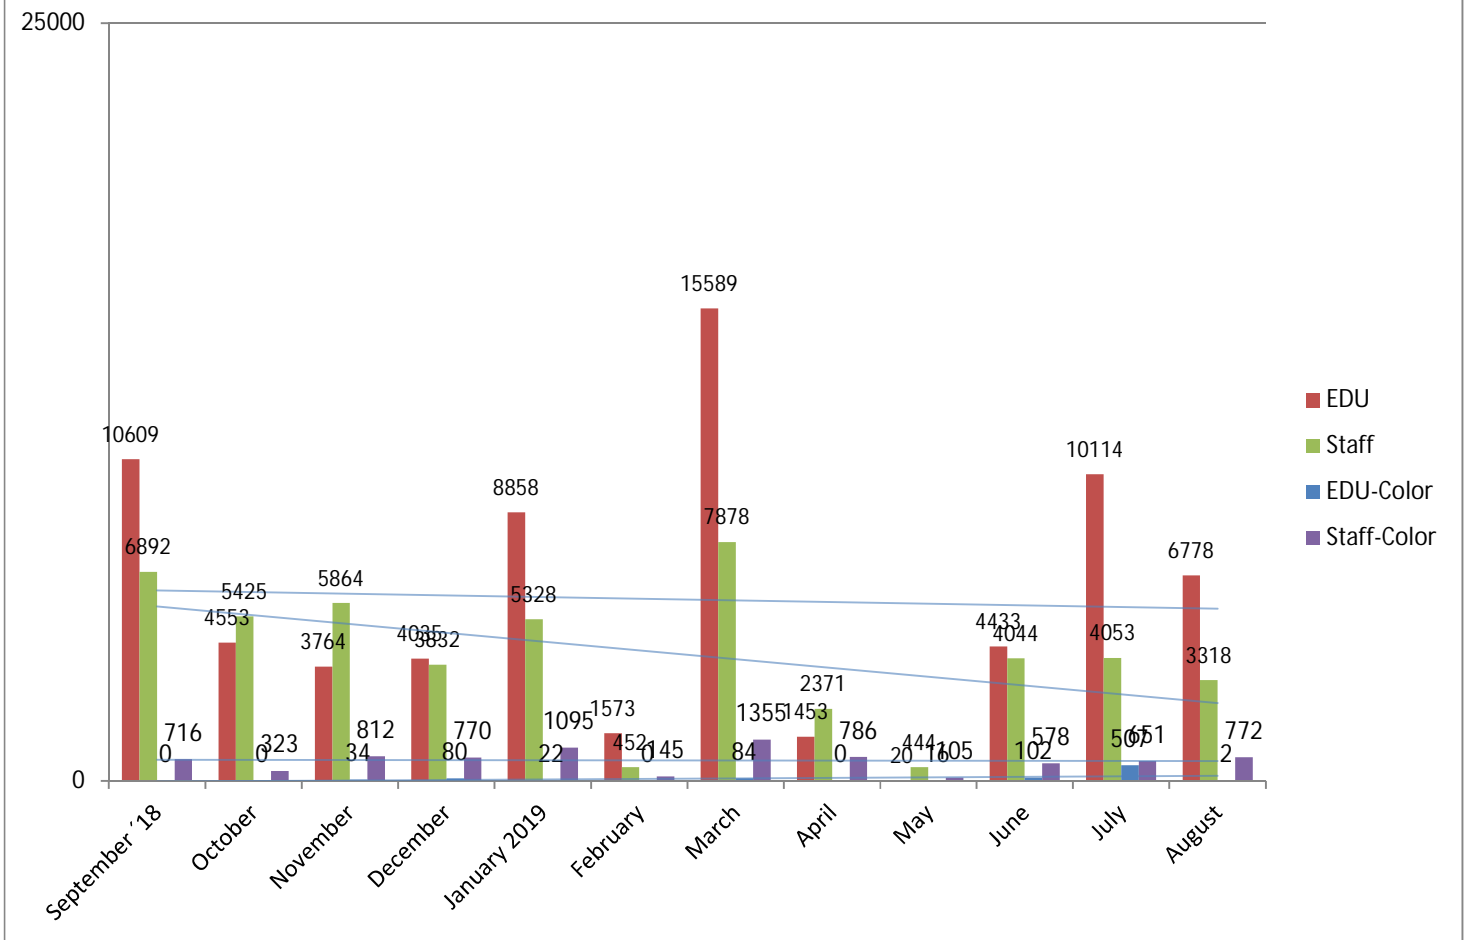

METROPOLIA PRINT STATISTICS
PAST 12 MONTHS

Prints Total
(MFD & Network Printers)

Number of Network Printers

METROPOLIA PRINT STATISTICS
PAST 12 MONTHS

MultiFunction Devices (MFD)

METROPOLIA PRINT STATISTICS
PAST 12 MONTHS

METROPOLIA PRINT STATISTICS
PAST 12 MONTHS

NETWORK PRINTERS

Network Prints by User Group

Network Printers by User Type

METROPOLIA PRINT STATISTICS
PAST 12 MONTHS

PAPERCUT-STATISTICS

Number of Monthly Users
(MFD)