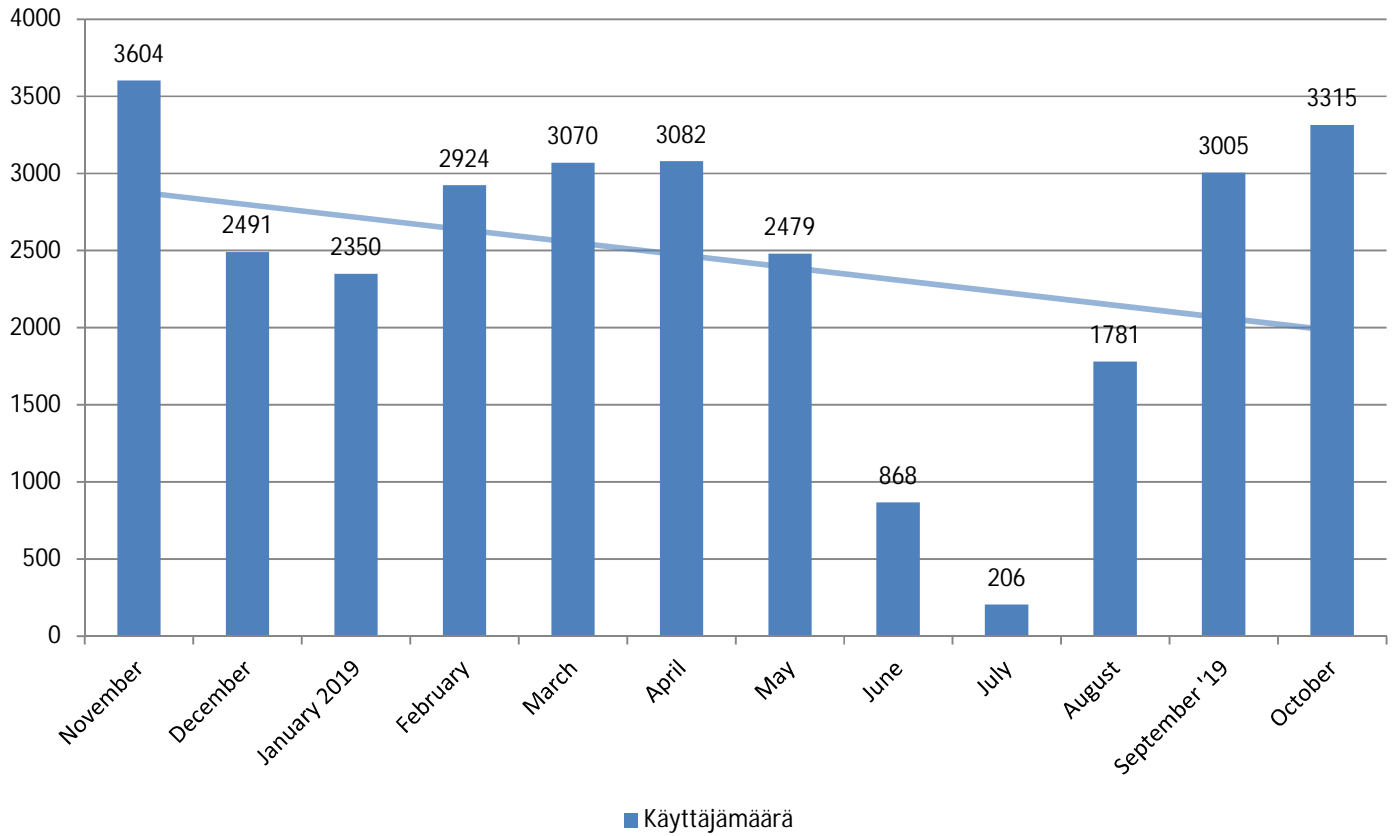

METROPOLIA PRINT STATISTICS
PAST 12 MONTHS

Prints Total
(MFD & Network Printers)

Number of Network Printers

METROPOLIA PRINT STATISTICS
PAST 12 MONTHS

MultiFunction Devices (MFD)

METROPOLIA PRINT STATISTICS
PAST 12 MONTHS

METROPOLIA PRINT STATISTICS
PAST 12 MONTHS

NETWORK PRINTERS

Network Prints by User Group

Network Printers by User Type

METROPOLIA PRINT STATISTICS
PAST 12 MONTHS

PAPERCUT-STATISTICS

Number of Monthly Users
(MFD)