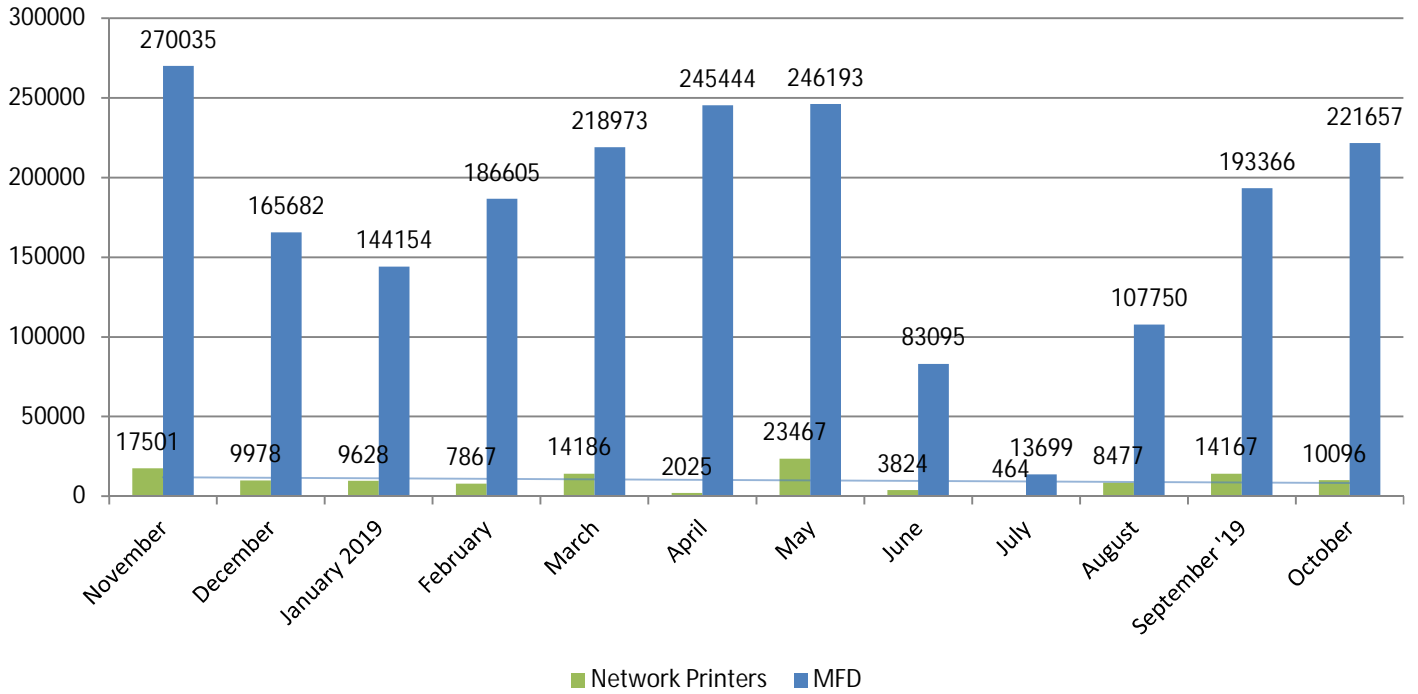

METROPOLIA PRINT STATISTICS
PAST 12 MONTHS

Prints Total
(MFD & Network Printers)

Number of Network Printers

METROPOLIA PRINT STATISTICS
PAST 12 MONTHS

MultiFunction Devices (MFD)

METROPOLIA PRINT STATISTICS
PAST 12 MONTHS

METROPOLIA PRINT STATISTICS
PAST 12 MONTHS

NETWORK PRINTERS

Network Prints by User Group

Network Printers by User Type

METROPOLIA PRINT STATISTICS
PAST 12 MONTHS

PAPERCUT-STATISTICS

Number of Monthly Users
(MFD)