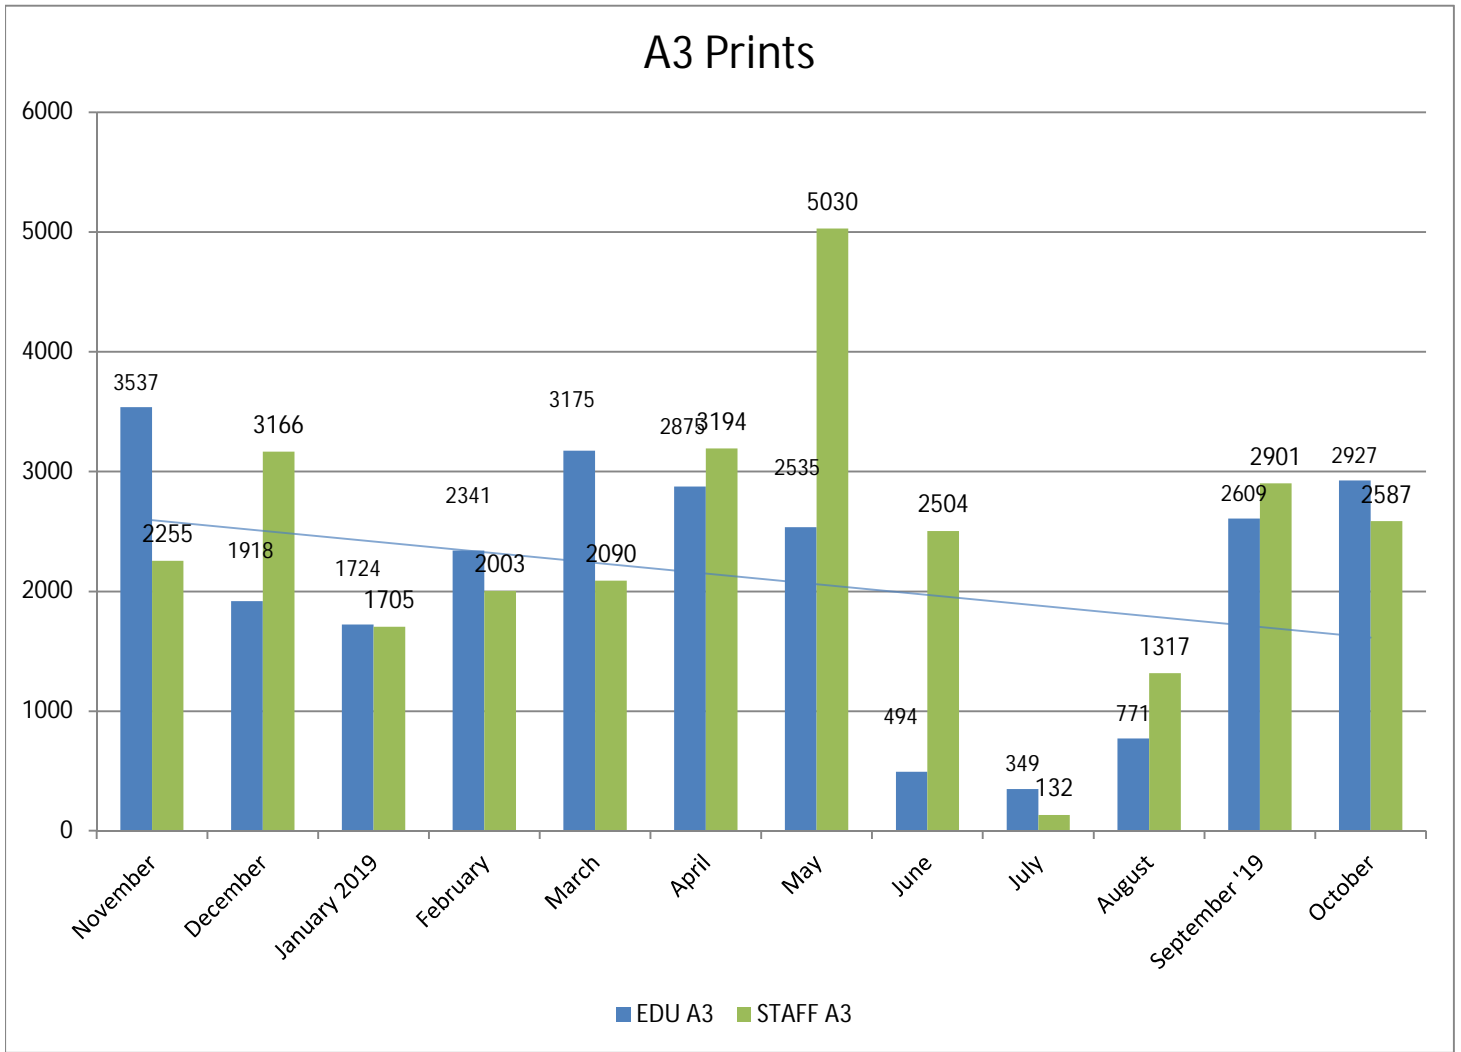

METROPOLIA PRINT STATISTICS
PAST 12 MONTHS

Prints Total
(MFD & Network Printers)

Number of Network Printers

METROPOLIA PRINT STATISTICS
PAST 12 MONTHS

MultiFunction Devices (MFD)

METROPOLIA PRINT STATISTICS
PAST 12 MONTHS

METROPOLIA PRINT STATISTICS
PAST 12 MONTHS

NETWORK PRINTERS

Network Prints by User Group

Network Printers by User Type

METROPOLIA PRINT STATISTICS
PAST 12 MONTHS

PAPERCUT-STATISTICS

Number of Monthly Users
(MFD)

Duplex- & Greyscale
(MFD)