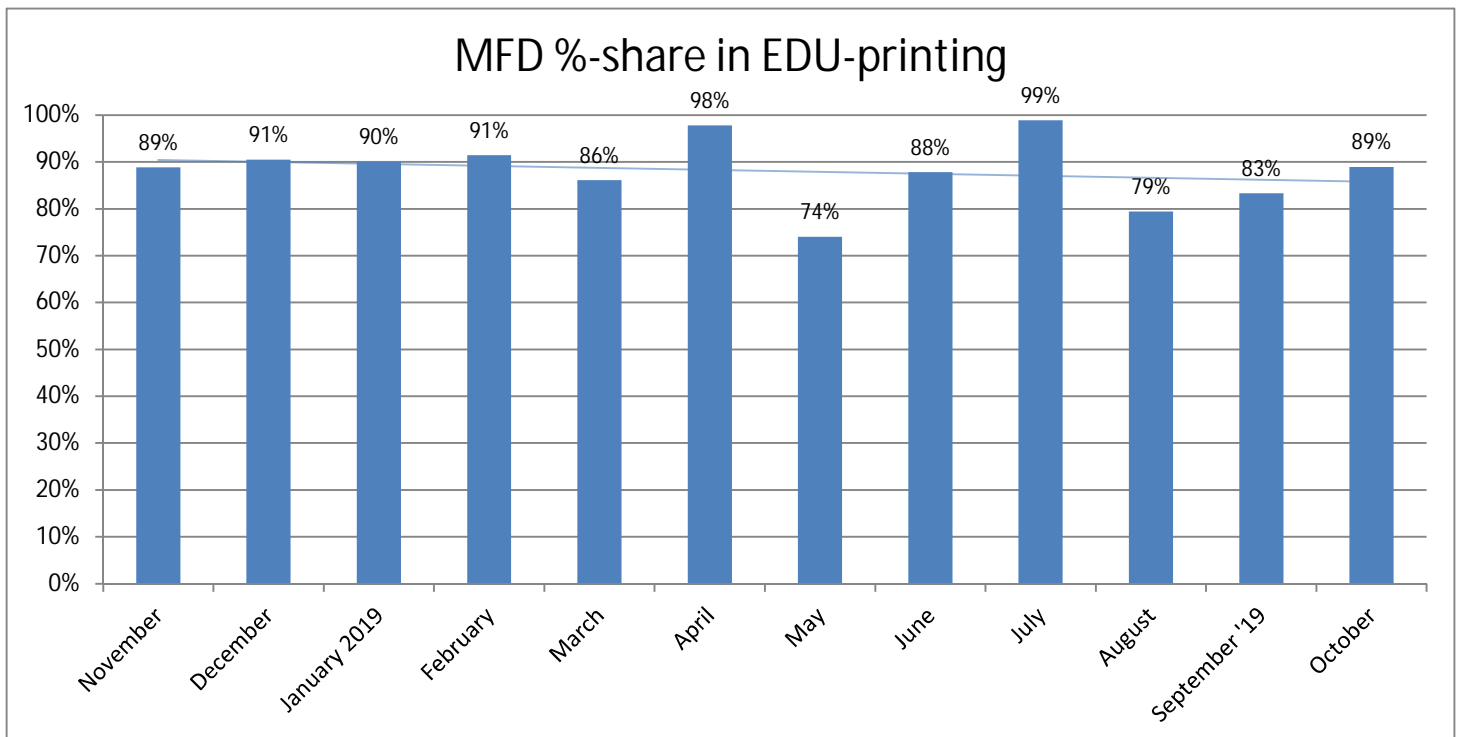

METROPOLIA PRINT STATISTICS
PAST 12 MONTHS

Prints Total
(MFD & Network Printers)

Number of Network Printers

METROPOLIA PRINT STATISTICS
PAST 12 MONTHS

MultiFunction Devices (MFD)

METROPOLIA PRINT STATISTICS
PAST 12 MONTHS

METROPOLIA PRINT STATISTICS
PAST 12 MONTHS

NETWORK PRINTERS

Network Prints by User Group

Network Printers by User Type

METROPOLIA PRINT STATISTICS
PAST 12 MONTHS

PAPERCUT-STATISTICS

Number of Monthly Users
(MFD)