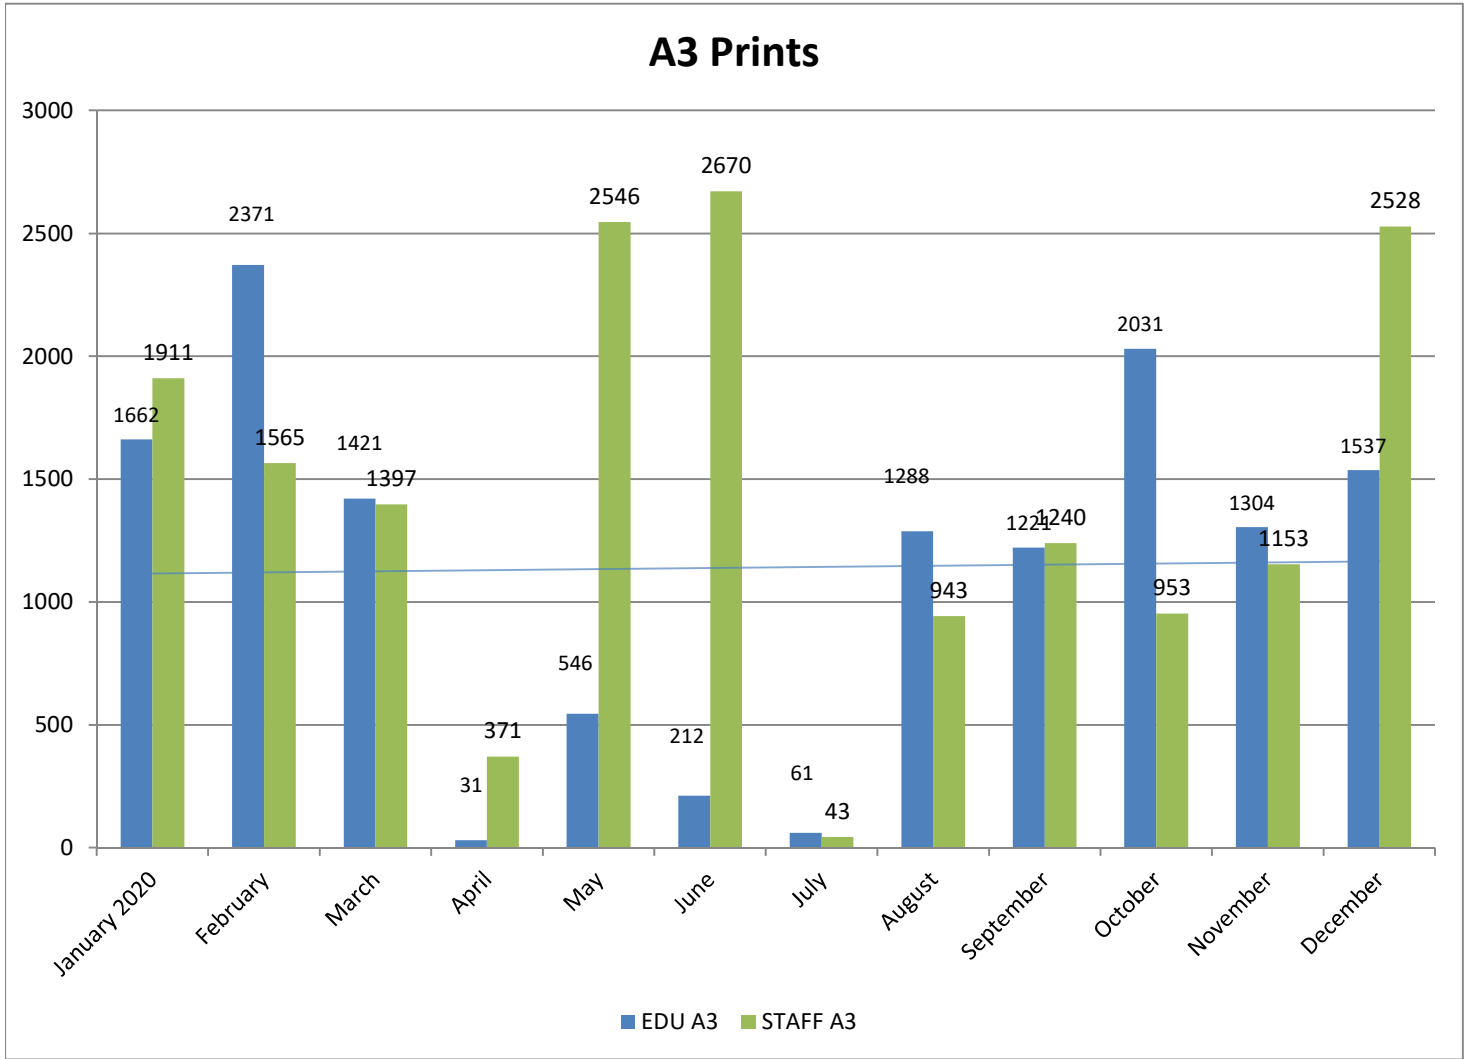

METROPOLIA PRINT STATISTICS PAST 12 MONTHS