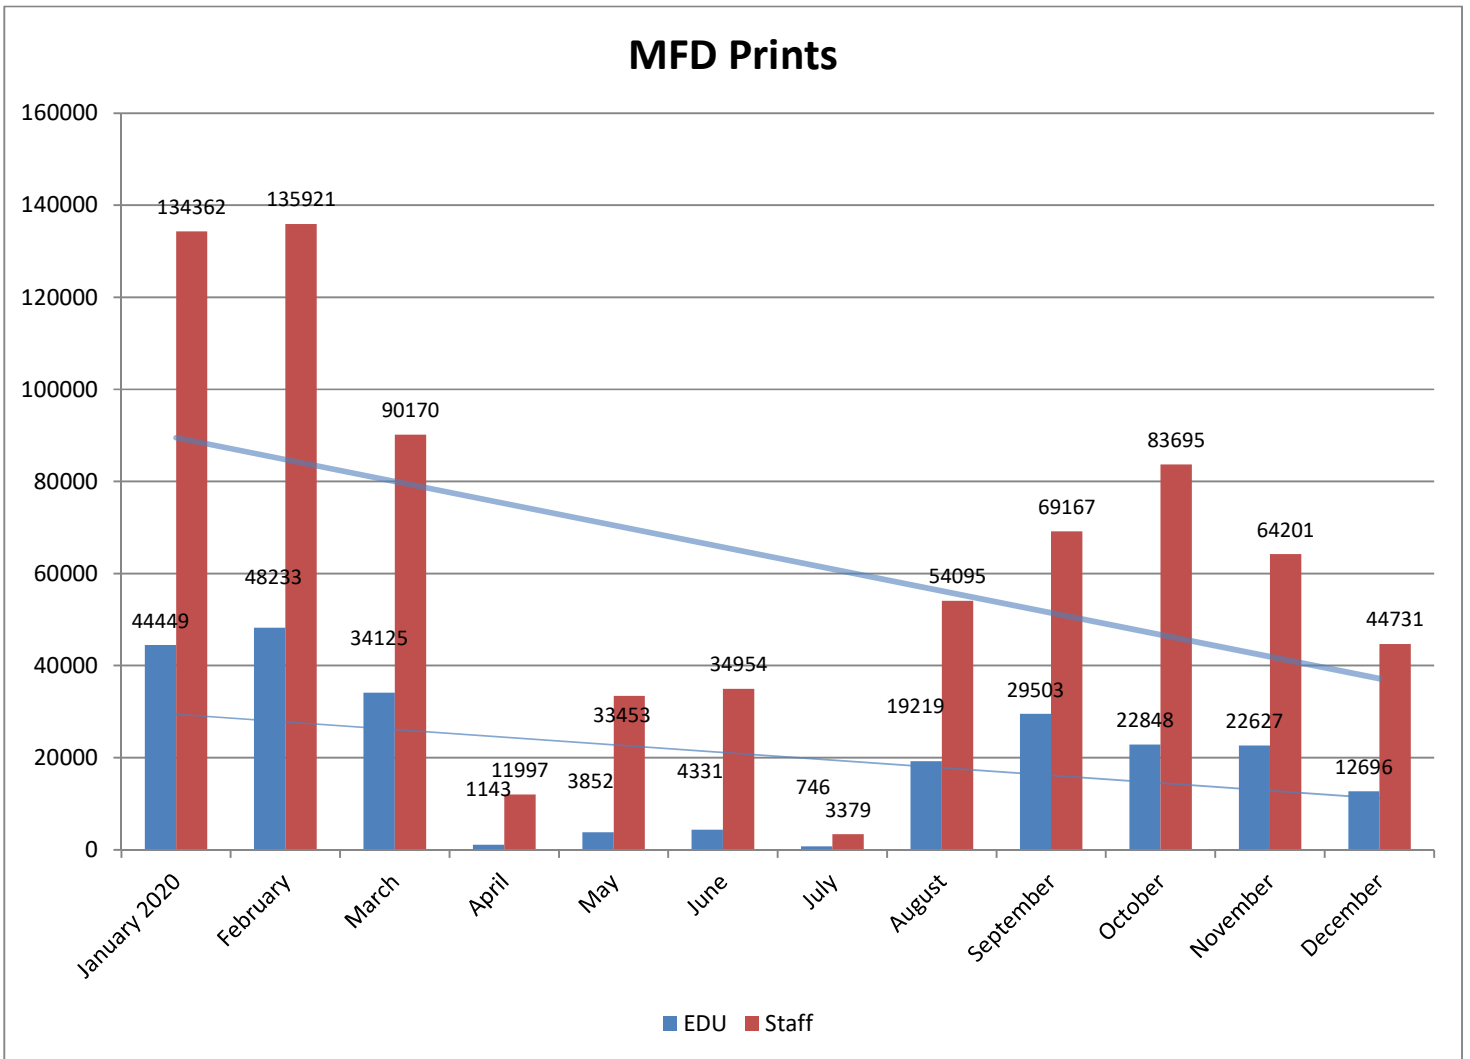

METROPOLIA PRINT STATISTICS PAST 12 MONTHS

MultiFunction Devices (MFD)