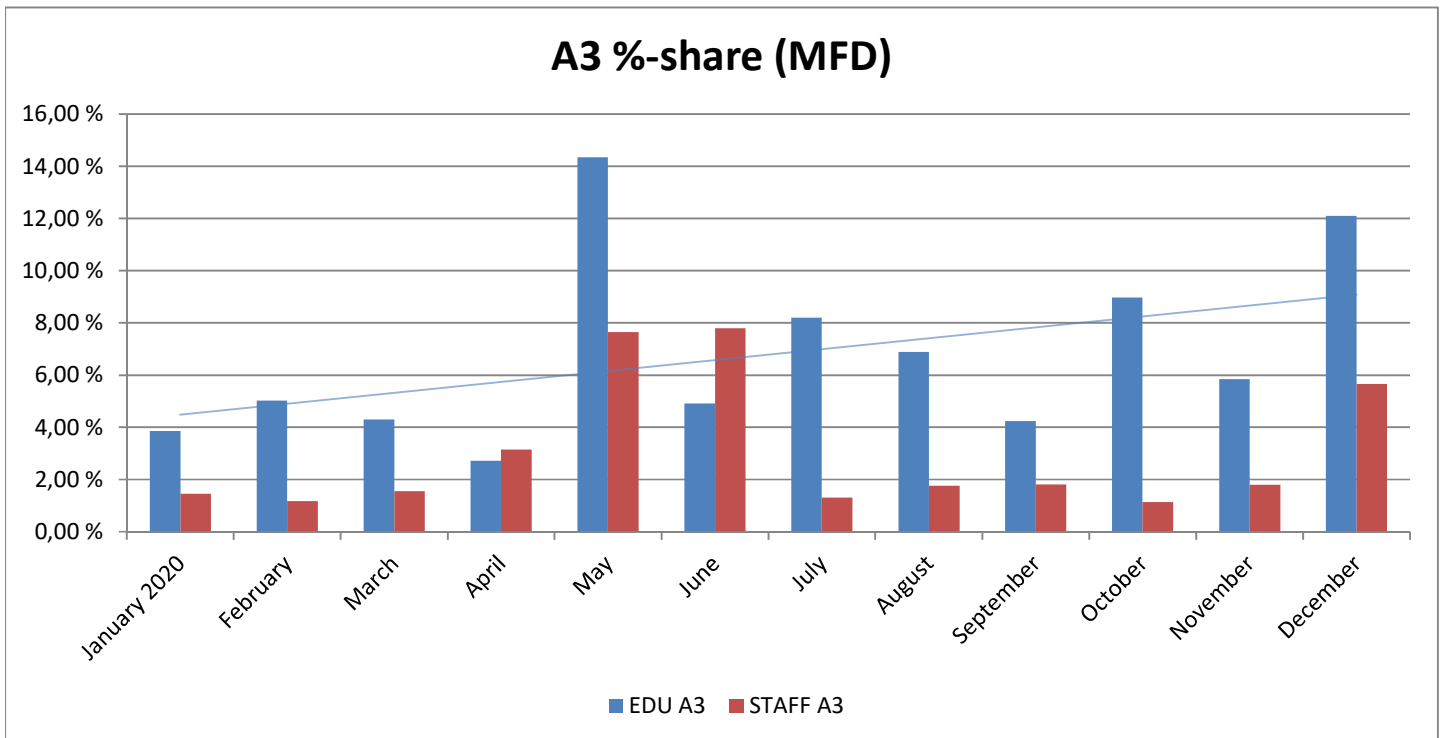

METROPOLIA PRINT STATISTICS PAST 12 MONTHS