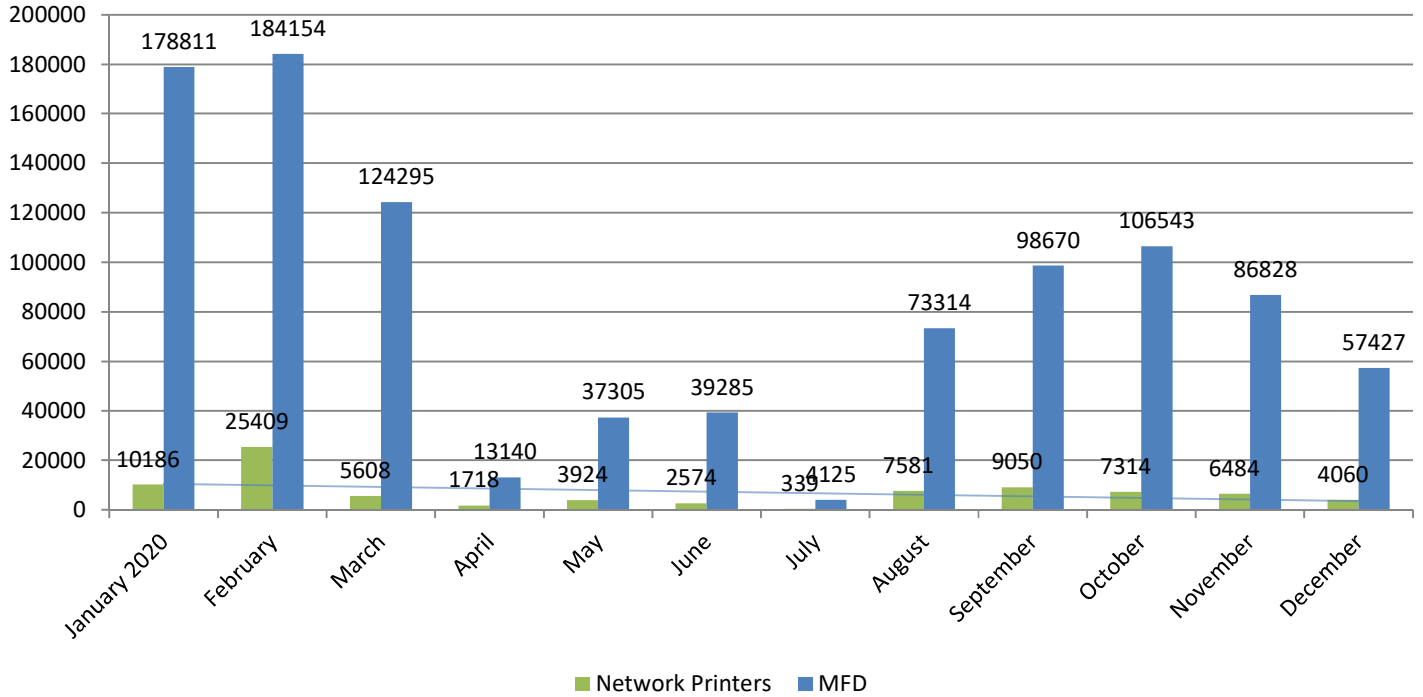

## METROPOLIA PRINT STATISTICS PAST 12 MONTHS

### Prints Total (MFD & Network Printers)