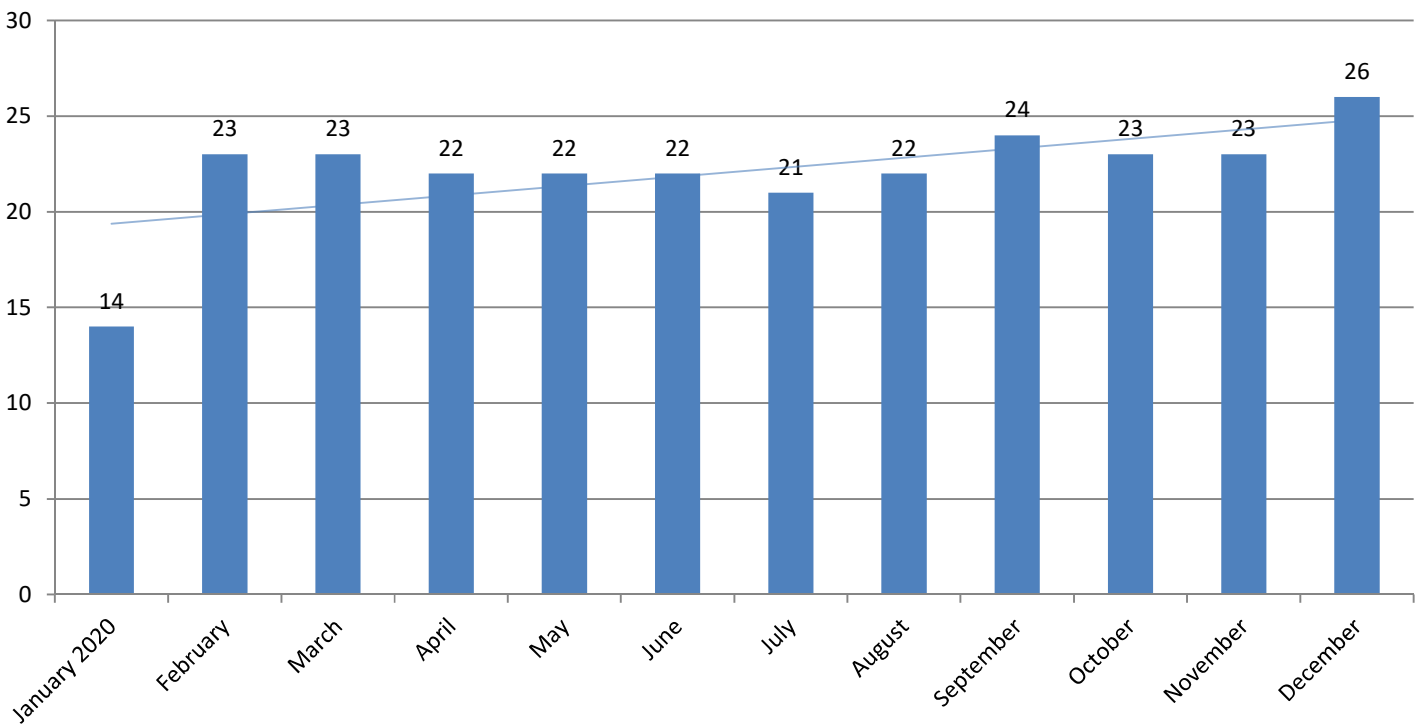

Number of Network Printers