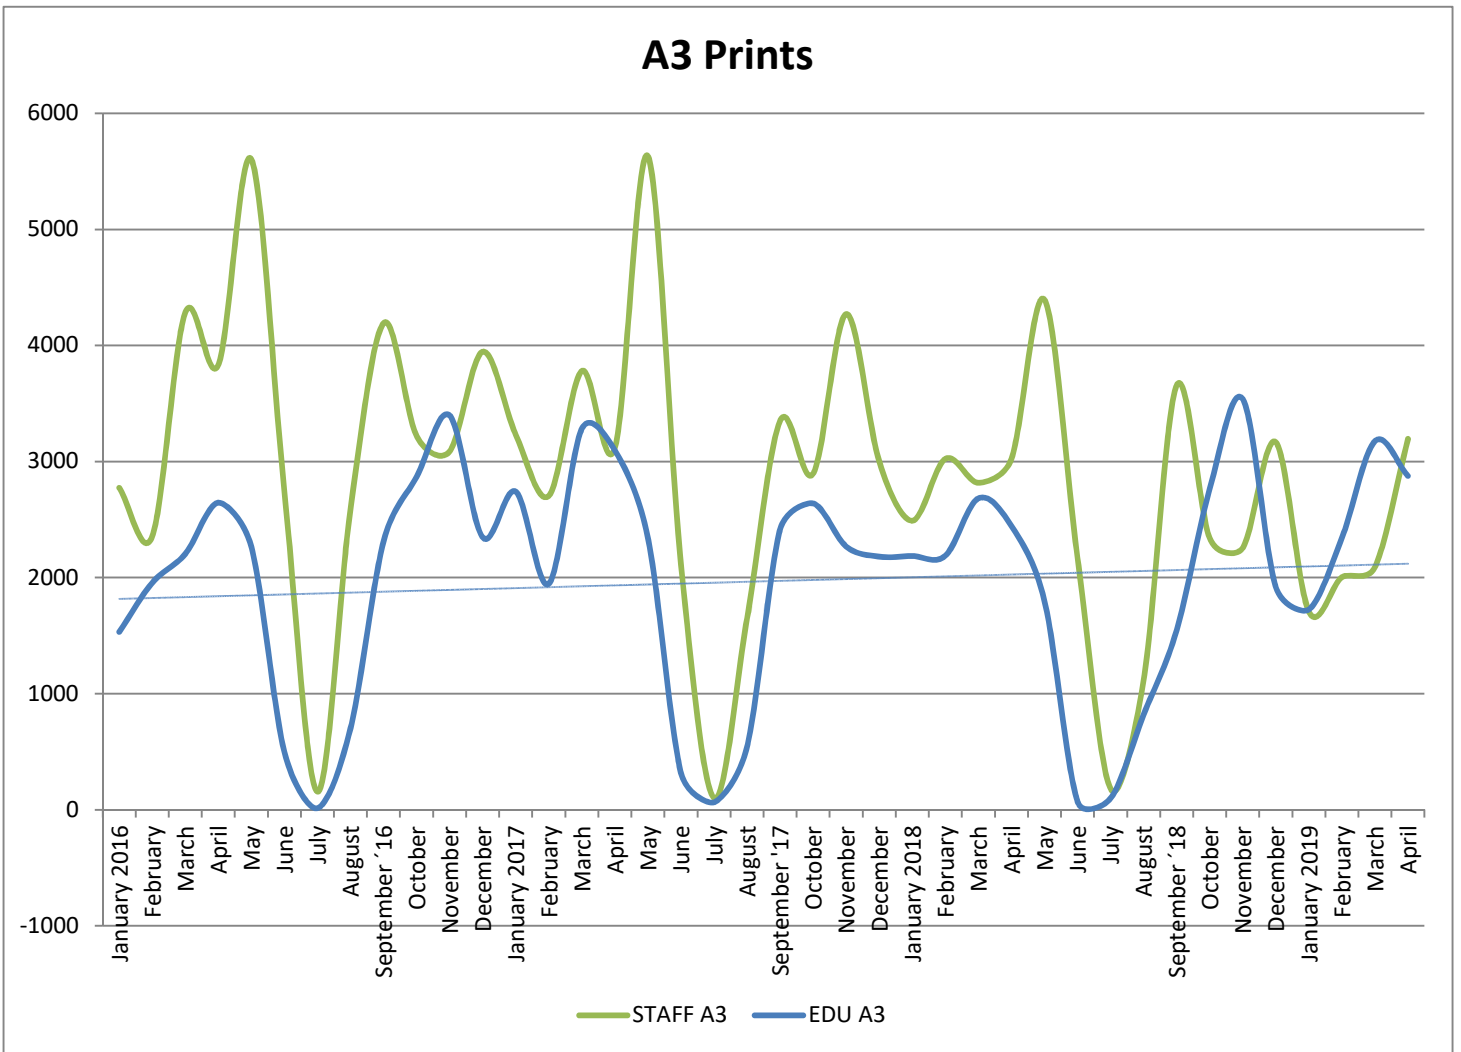

METROPOLIA PRINT STATISTICS 2011 - 2019