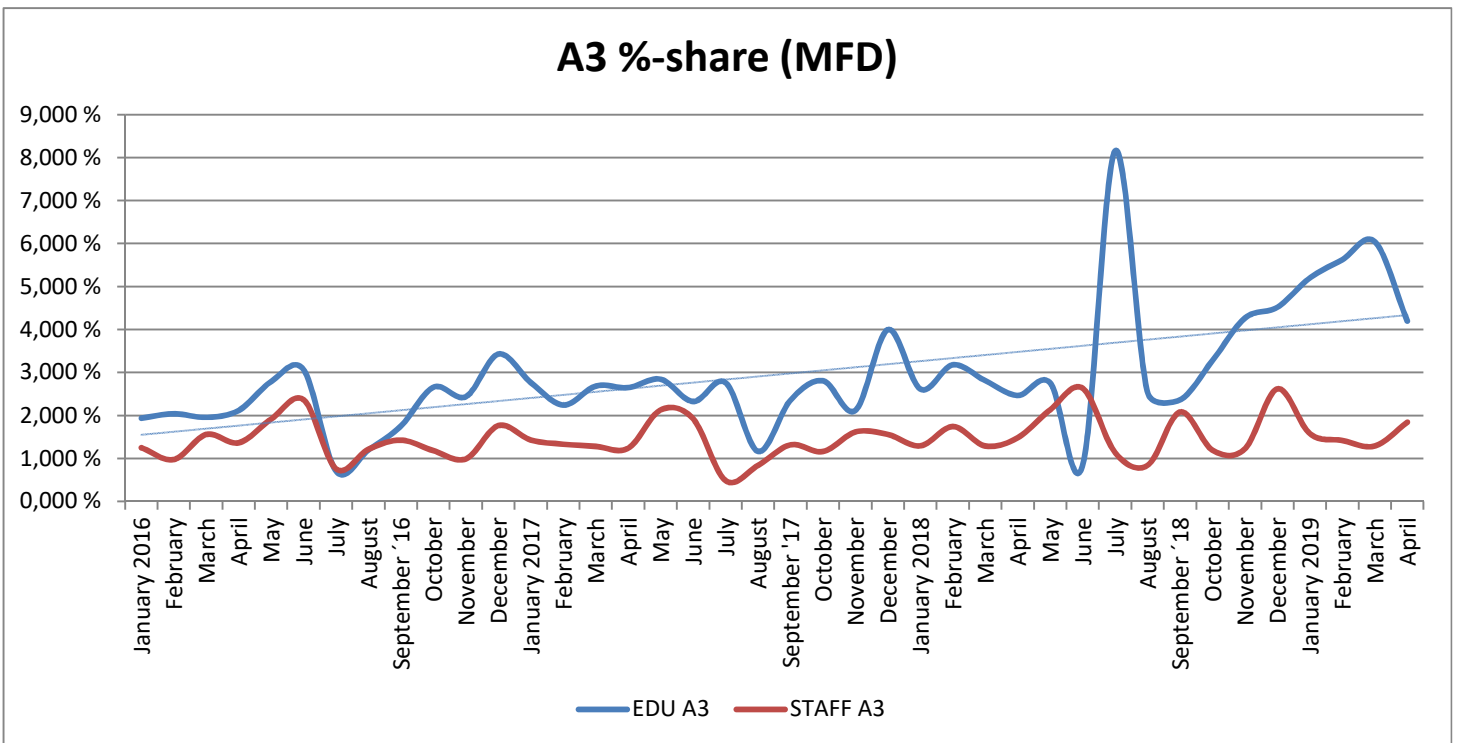

METROPOLIA PRINT STATISTICS 2011 - 2019