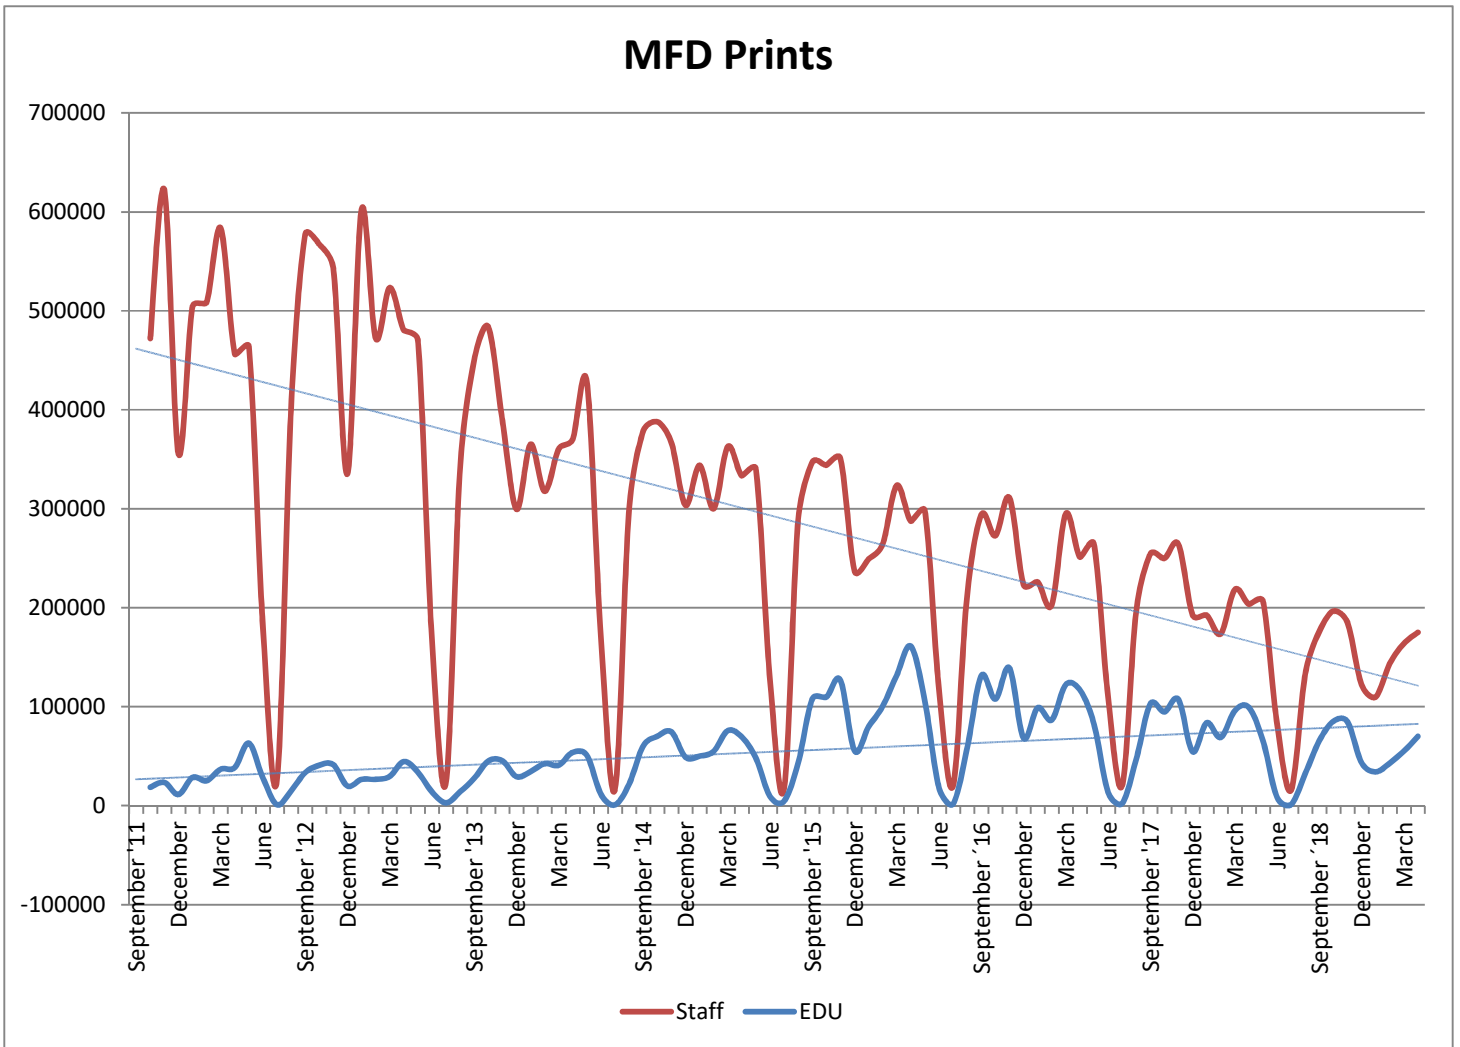

METROPOLIA PRINT STATISTICS 2011 - 2019

MultiFunction Devices (MFD)