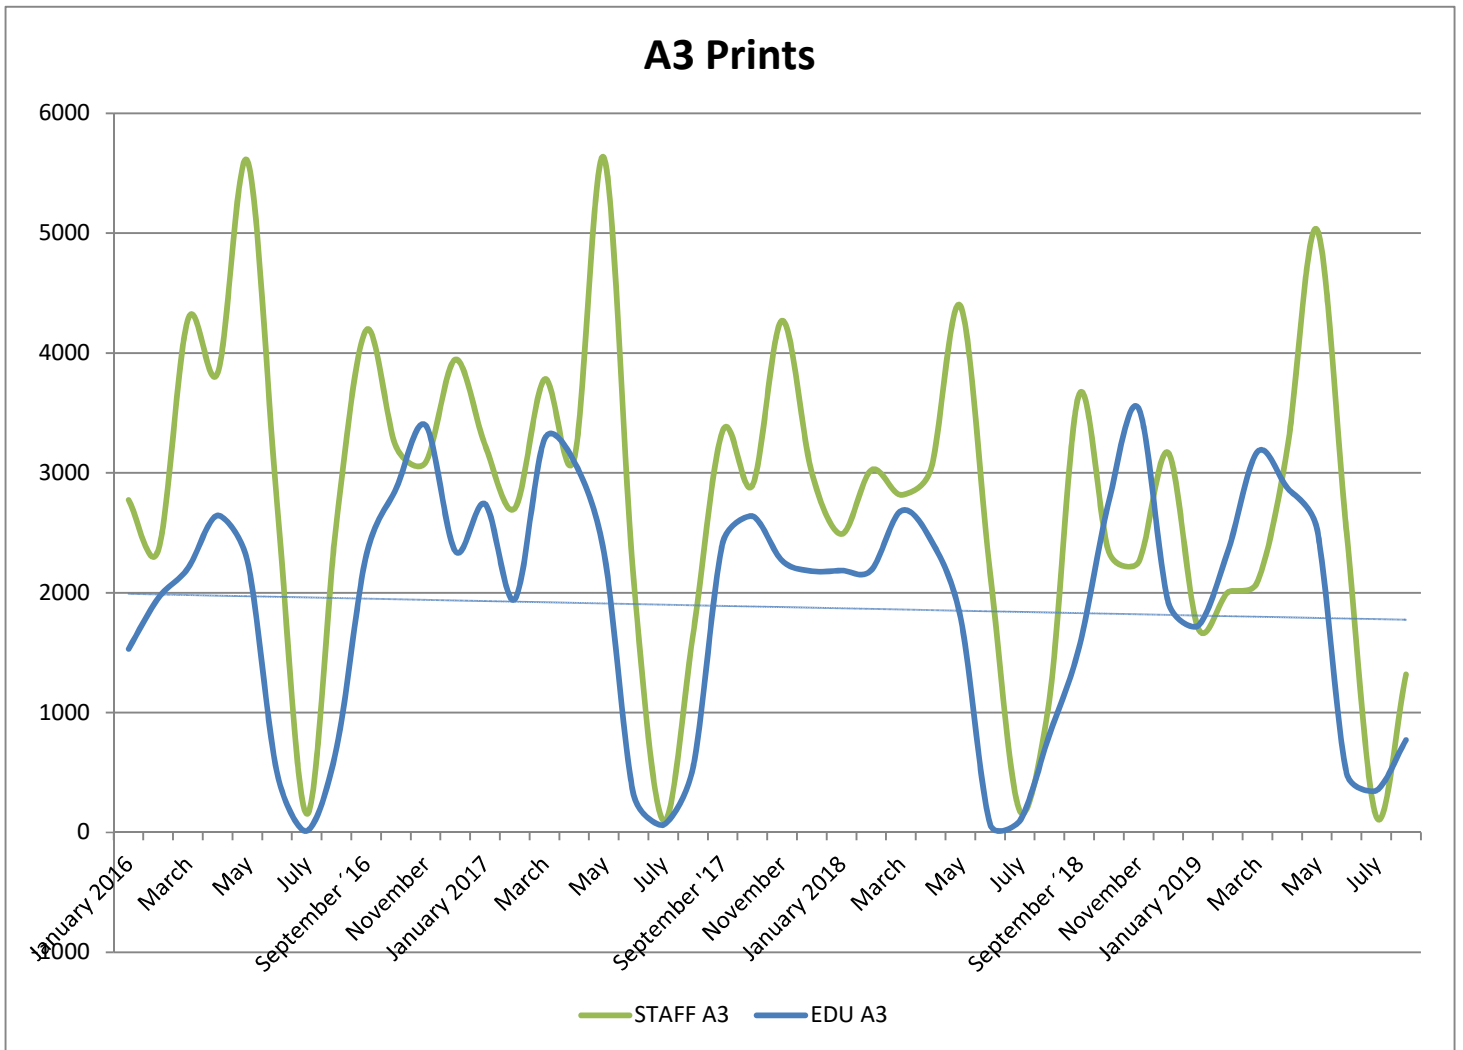

METROPOLIA PRINT STATISTICS 2011 - 2019