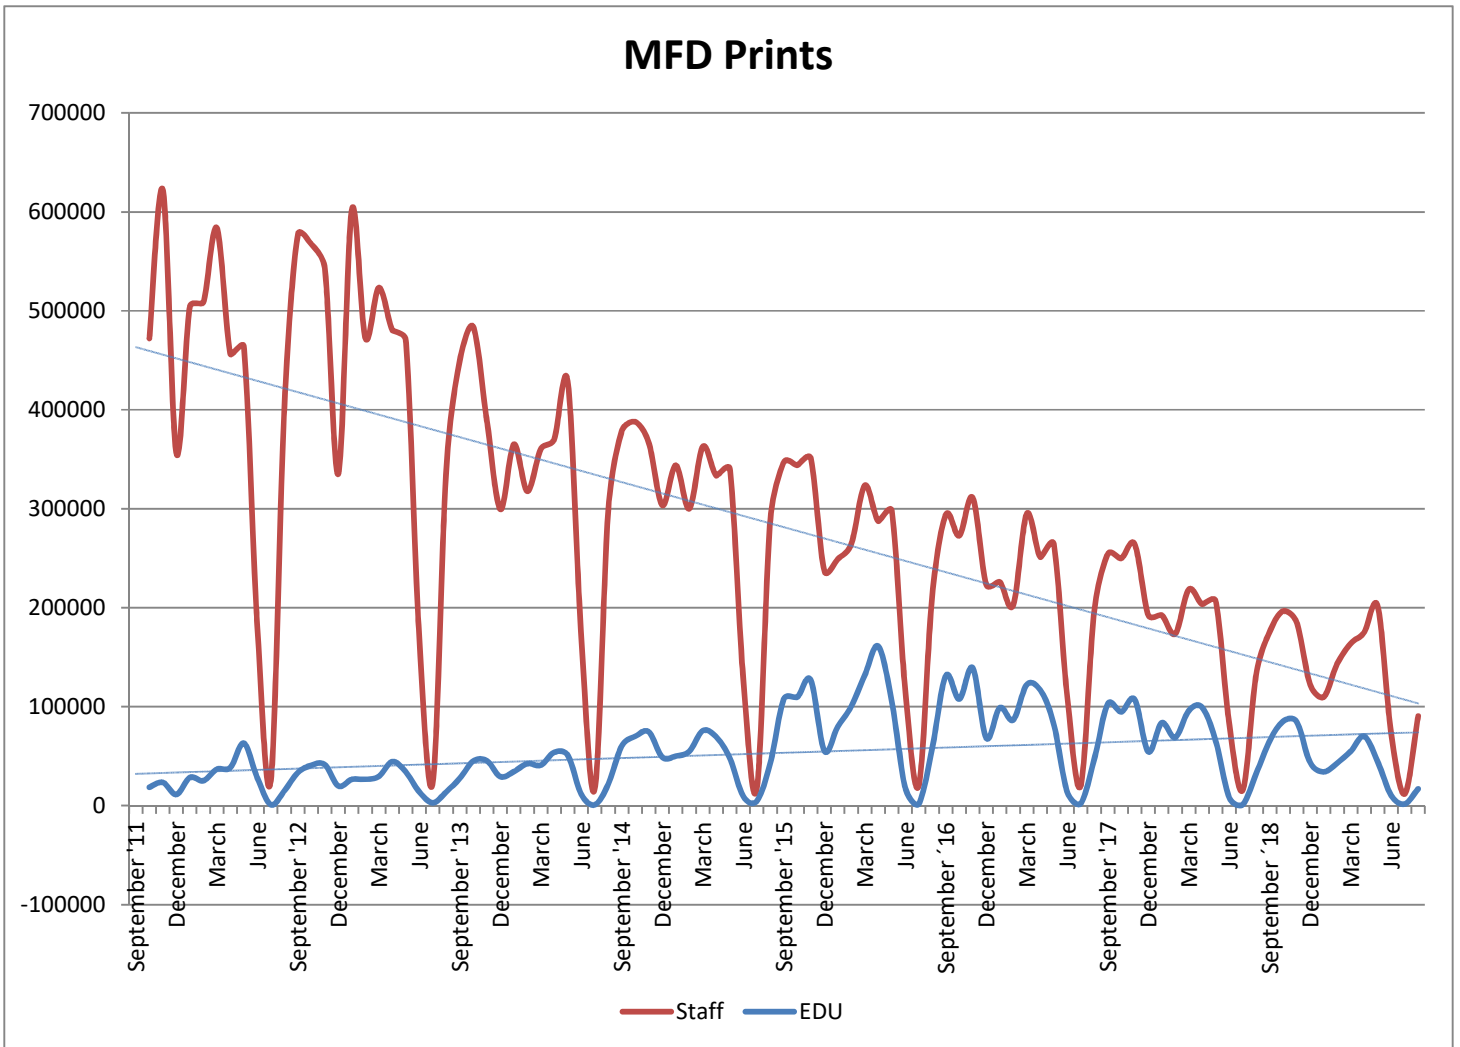

METROPOLIA PRINT STATISTICS 2011 - 2019

MultiFunction Devices (MFD)