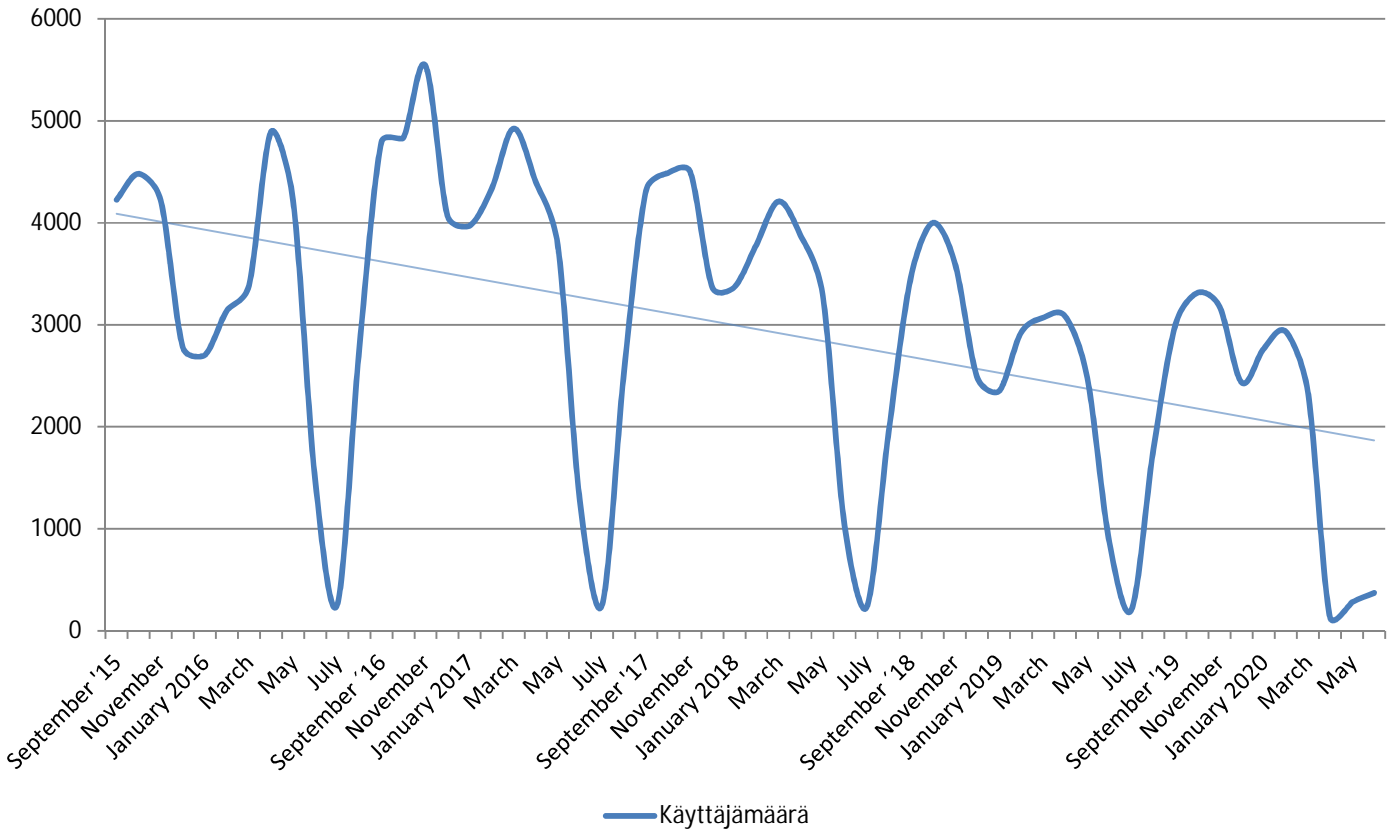

METROPOLIA PRINT STATISTICS
2015 - 2020

NETWORK PRINTERS

Network Prints by User Group

Network Printers by User Type

METROPOLIA PRINT STATISTICS
2015 - 2020

PAPERCUT-STATISTICS

Number of Monthly Users
(MFD)

Duplex- & Greyscale
(MFD)