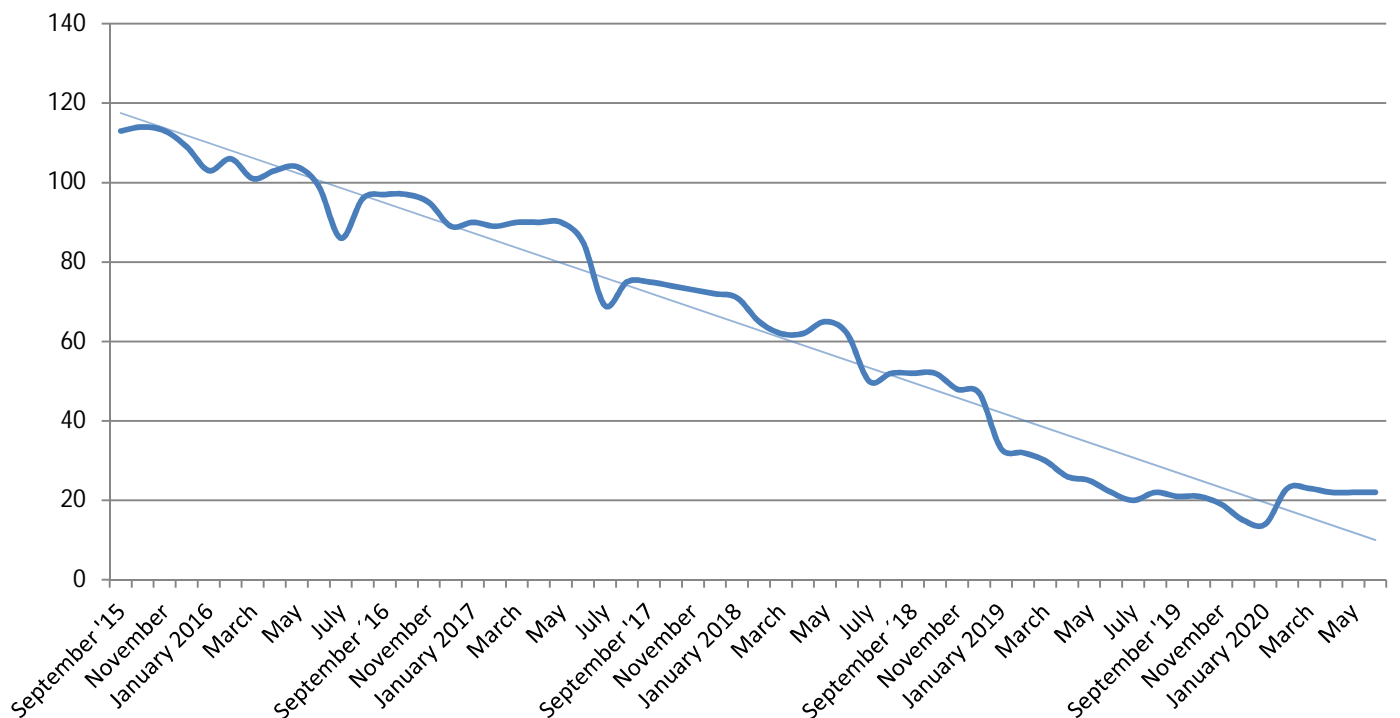

METROPOLIA PRINT STATISTICS
2015 - 2020

Prints Total
(MFD & Network Printers)

Number of Network Printers

METROPOLIA PRINT STATISTICS 2015 - 2020

MultiFunction Devices (MFD)

METROPOLIA PRINT STATISTICS
2015 - 2020

METROPOLIA PRINT STATISTICS
2015 - 2020

NETWORK PRINTERS

Network Prints by User Group

Network Printers by User Type

METROPOLIA PRINT STATISTICS
2015 - 2020

PAPERCUT-STATISTICS

Number of Monthly Users
(MFD)

Duplex- & Greyscale
(MFD)