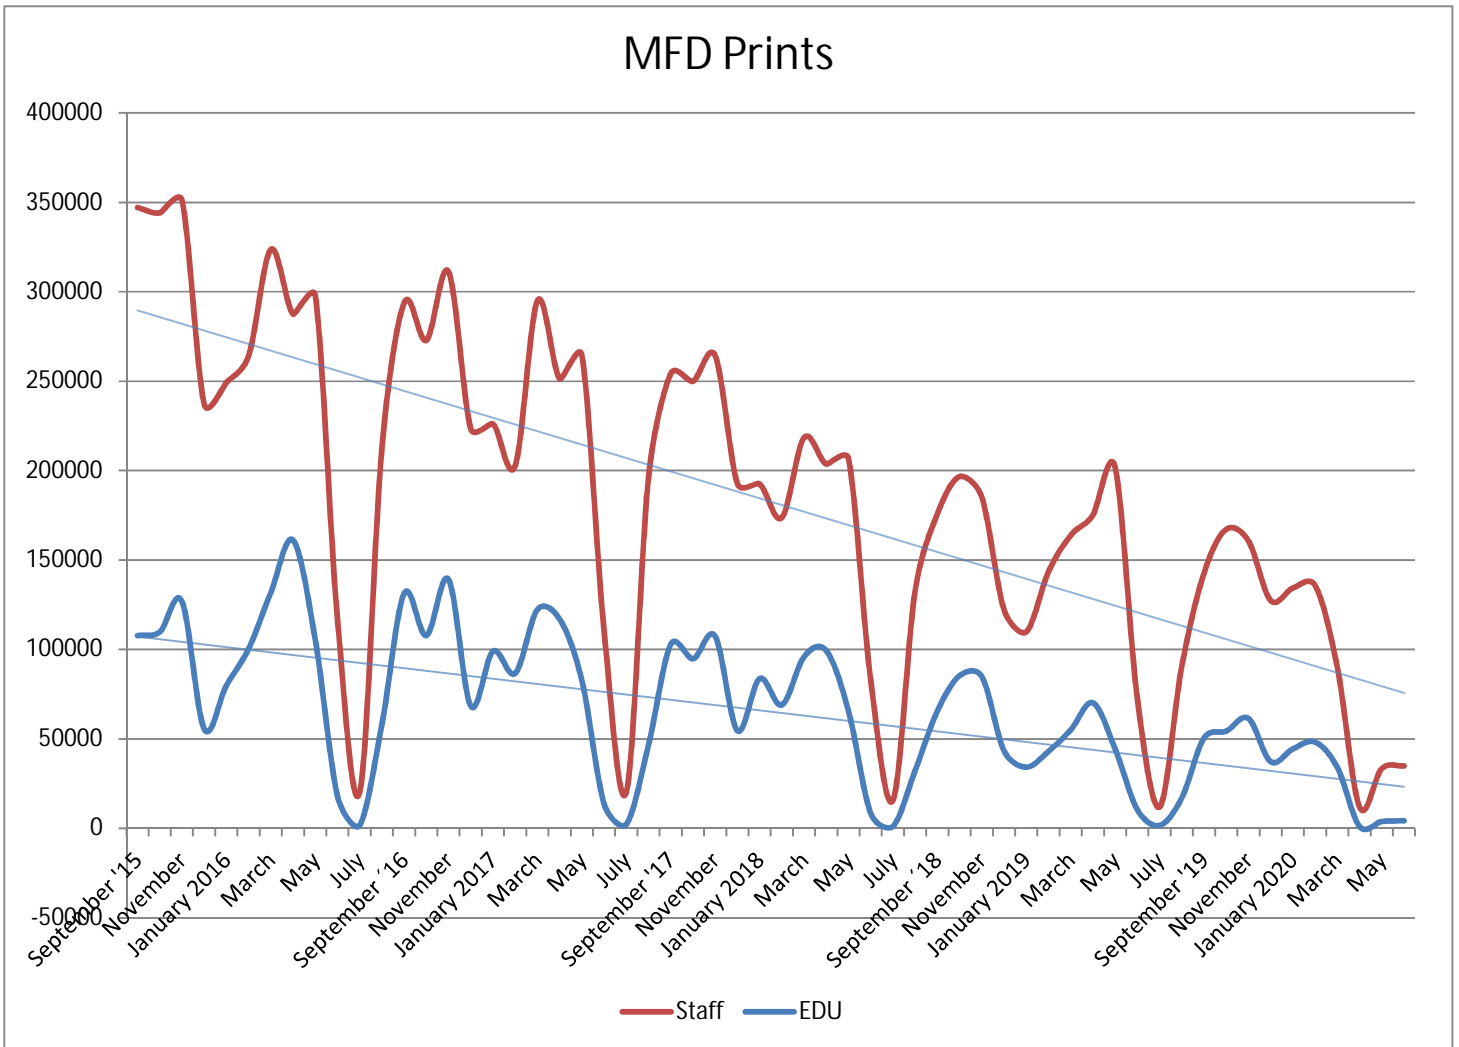

METROPOLIA PRINT STATISTICS
2015 - 2020

Prints Total
(MFD & Network Printers)

Number of Network Printers

METROPOLIA PRINT STATISTICS 2015 - 2020

MultiFunction Devices (MFD)

METROPOLIA PRINT STATISTICS
2015 - 2020

METROPOLIA PRINT STATISTICS
2015 - 2020

NETWORK PRINTERS

Network Prints by User Group

Network Printers by User Type

METROPOLIA PRINT STATISTICS
2015 - 2020

PAPERCUT-STATISTICS

Number of Monthly Users
(MFD)

Duplex- & Greyscale
(MFD)

METROPOLIA PRINT STATISTICS
2015 - 2020

Usage statistics

Grayscale (BW) and Duplex printing