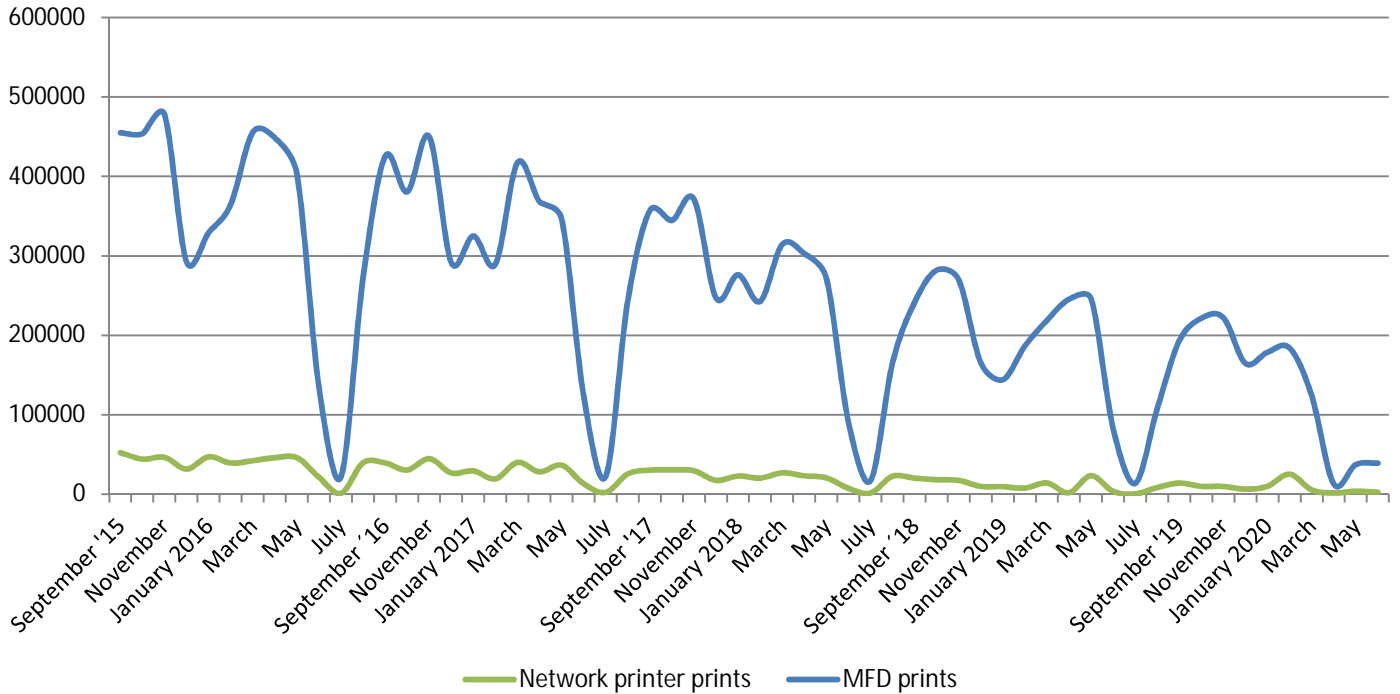

METROPOLIA PRINT STATISTICS
2015 - 2020

Prints Total
(MFD & Network Printers)

Number of Network Printers

METROPOLIA PRINT STATISTICS 2015 - 2020

MultiFunction Devices (MFD)

METROPOLIA PRINT STATISTICS
2015 - 2020

METROPOLIA PRINT STATISTICS
2015 - 2020

NETWORK PRINTERS

Network Prints by User Group

Network Printers by User Type

METROPOLIA PRINT STATISTICS
2015 - 2020

PAPERCUT-STATISTICS

Number of Monthly Users
(MFD)

Duplex- & Greyscale
(MFD)