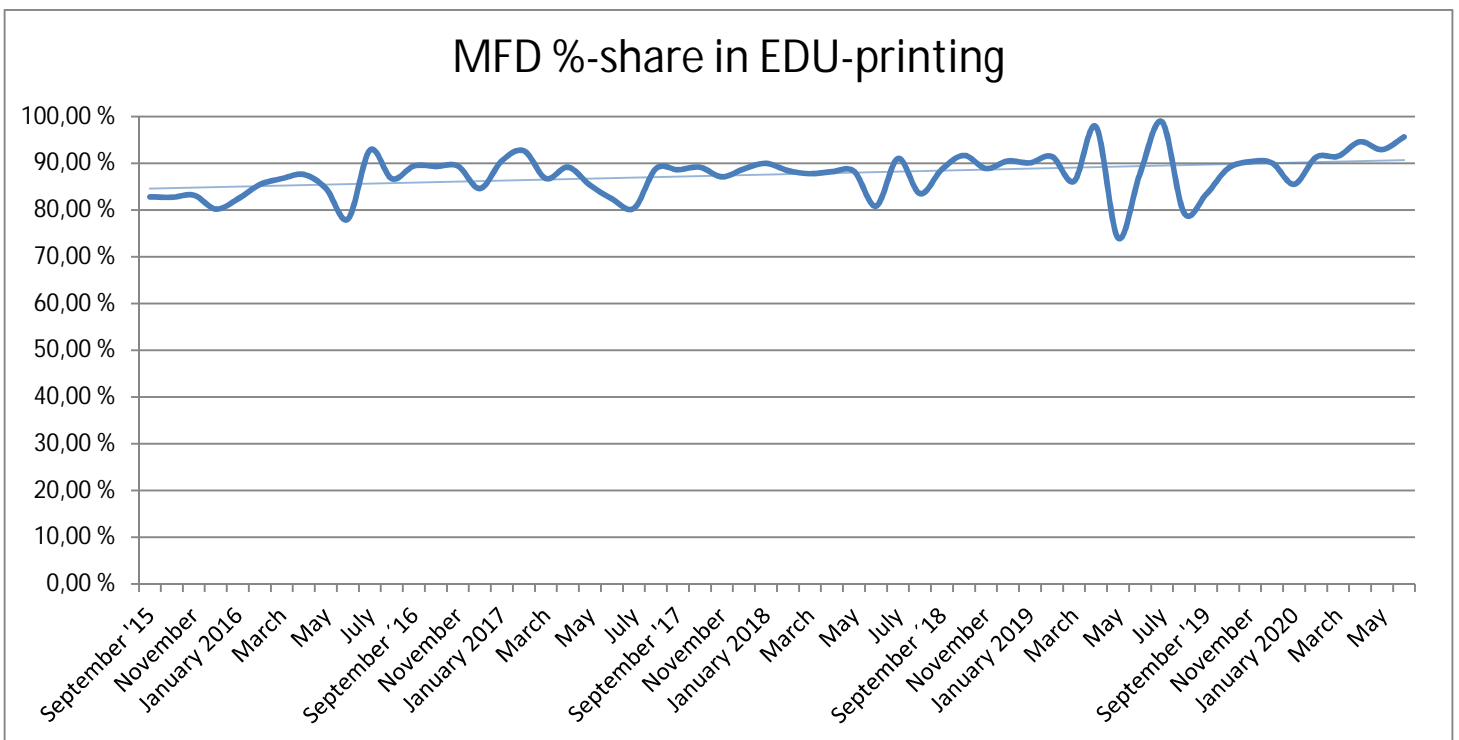

METROPOLIA PRINT STATISTICS
2015 - 2020

Prints Total
(MFD & Network Printers)

Number of Network Printers

METROPOLIA PRINT STATISTICS 2015 - 2020

MultiFunction Devices (MFD)

METROPOLIA PRINT STATISTICS
2015 - 2020

METROPOLIA PRINT STATISTICS
2015 - 2020

NETWORK PRINTERS

Network Prints by User Group

Network Printers by User Type

METROPOLIA PRINT STATISTICS
2015 - 2020

PAPERCUT-STATISTICS

Number of Monthly Users
(MFD)

Duplex- & Greyscale
(MFD)