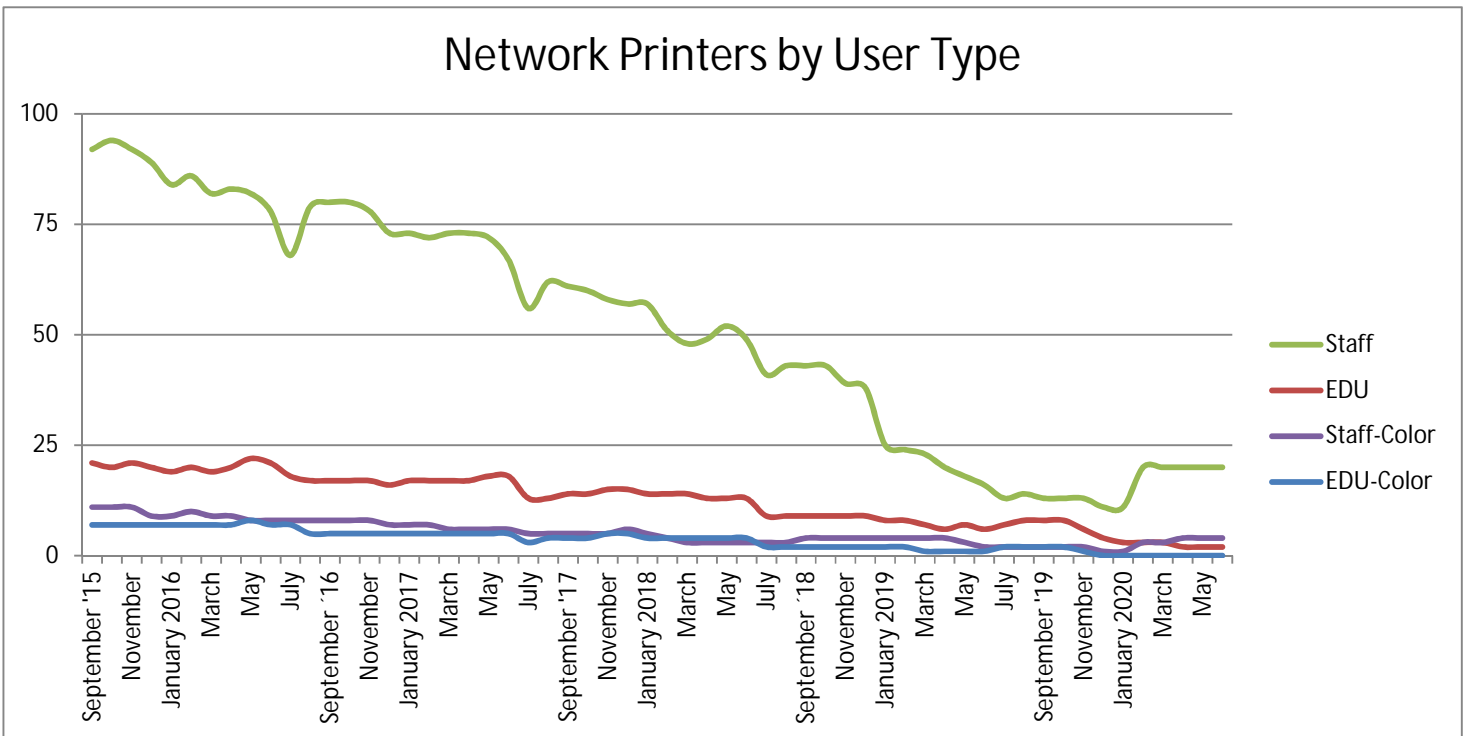

METROPOLIA PRINT STATISTICS
2015 - 2020

Prints Total
(MFD & Network Printers)

Number of Network Printers

METROPOLIA PRINT STATISTICS 2015 - 2020

MultiFunction Devices (MFD)

METROPOLIA PRINT STATISTICS
2015 - 2020

METROPOLIA PRINT STATISTICS
2015 - 2020

NETWORK PRINTERS

Network Prints by User Group

Network Printers by User Type

METROPOLIA PRINT STATISTICS
2015 - 2020

PAPERCUT-STATISTICS

Number of Monthly Users
(MFD)

Duplex- & Greyscale
(MFD)