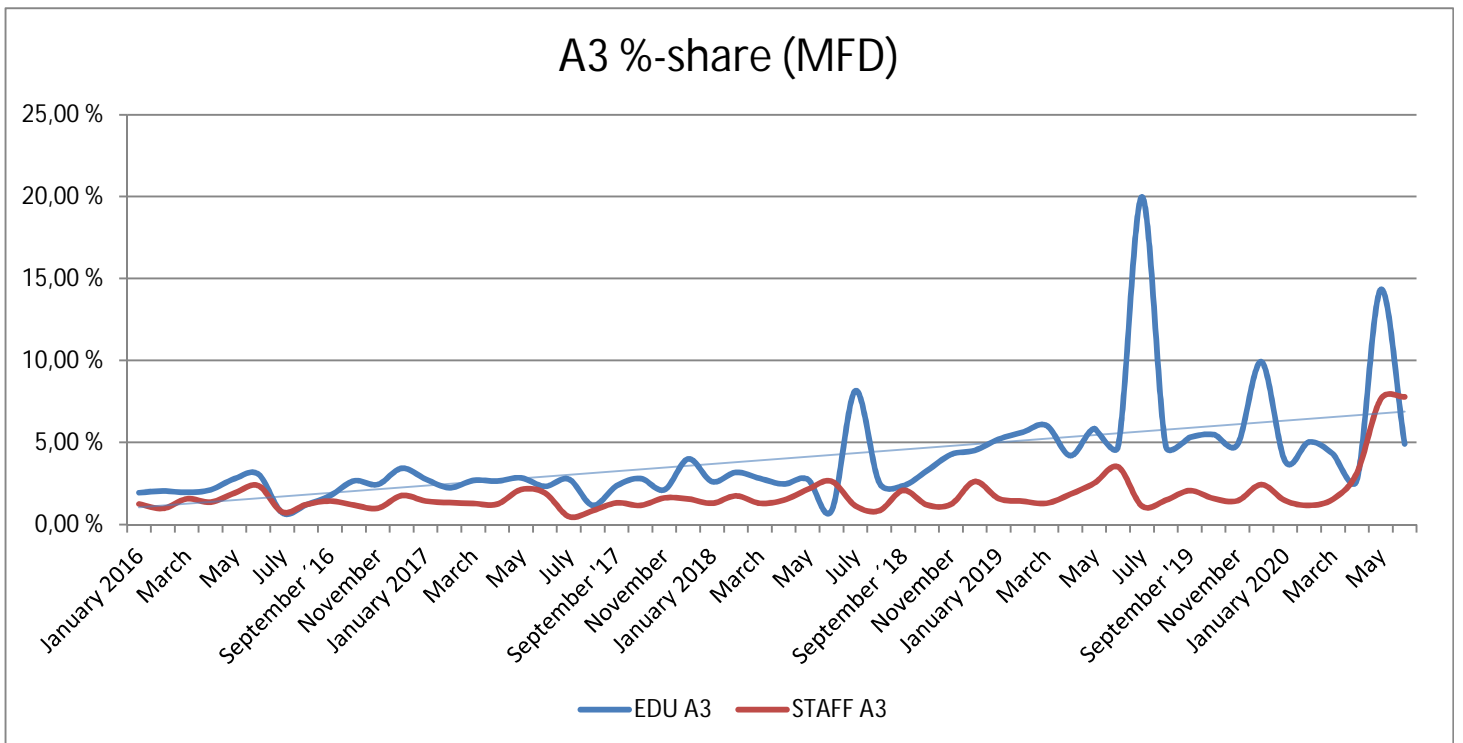

METROPOLIA PRINT STATISTICS
2015 - 2020

Prints Total
(MFD & Network Printers)

Number of Network Printers

METROPOLIA PRINT STATISTICS 2015 - 2020

MultiFunction Devices (MFD)

METROPOLIA PRINT STATISTICS
2015 - 2020

METROPOLIA PRINT STATISTICS
2015 - 2020

NETWORK PRINTERS

Network Prints by User Group

Network Printers by User Type

METROPOLIA PRINT STATISTICS
2015 - 2020

PAPERCUT-STATISTICS

Number of Monthly Users
(MFD)

Duplex- & Greyscale
(MFD)