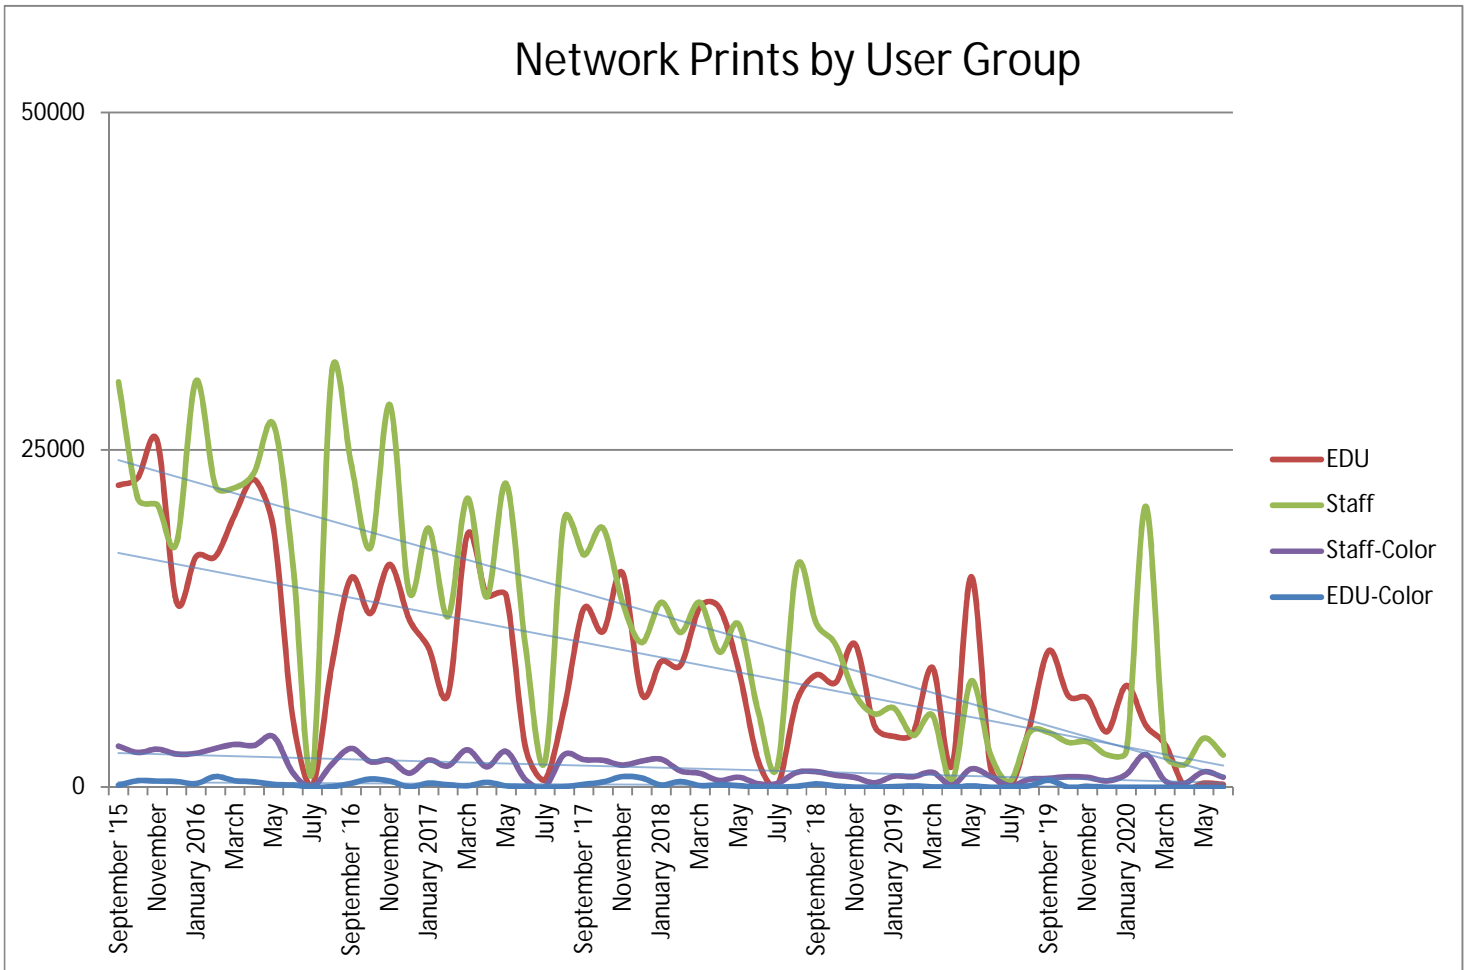

METROPOLIA PRINT STATISTICS
2015 - 2020

Prints Total
(MFD & Network Printers)

Number of Network Printers

METROPOLIA PRINT STATISTICS 2015 - 2020

MultiFunction Devices (MFD)

METROPOLIA PRINT STATISTICS
2015 - 2020

METROPOLIA PRINT STATISTICS
2015 - 2020

NETWORK PRINTERS

Network Prints by User Group

Network Printers by User Type

METROPOLIA PRINT STATISTICS
2015 - 2020

PAPERCUT-STATISTICS

Number of Monthly Users
(MFD)

Duplex- & Greyscale
(MFD)