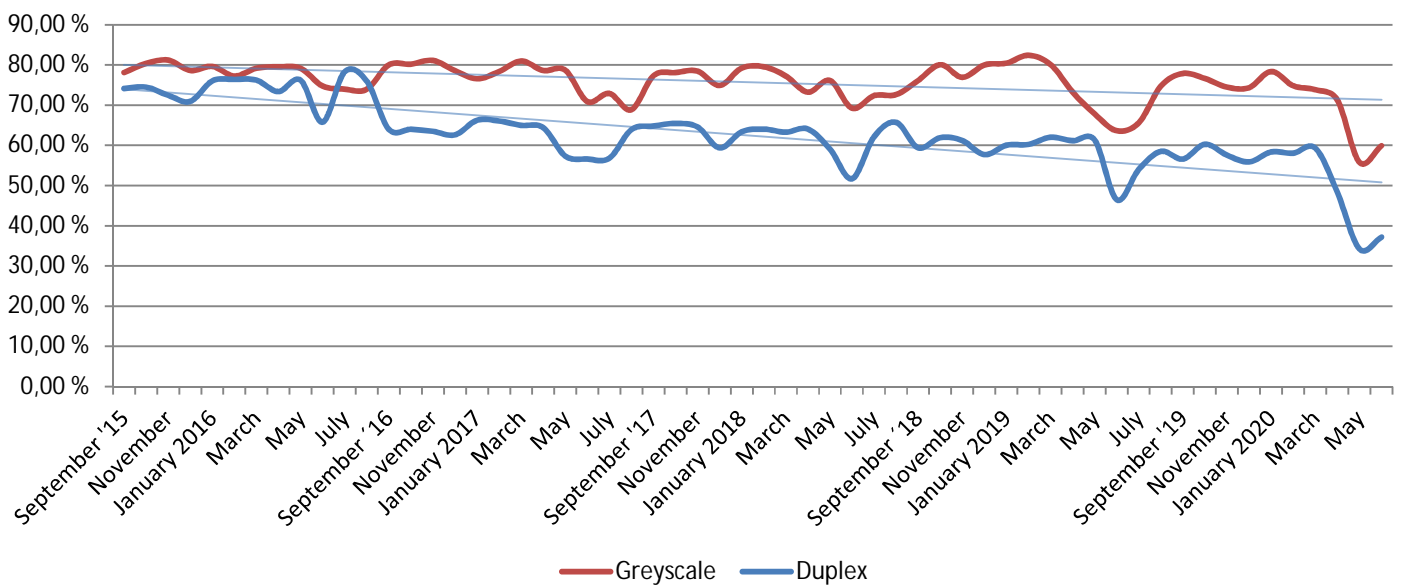

METROPOLIA PRINT STATISTICS
2015 - 2020

NETWORK PRINTERS

Network Prints by User Group

Network Printers by User Type

METROPOLIA PRINT STATISTICS
2015 - 2020

PAPERCUT-STATISTICS

Number of Monthly Users
(MFD)

Duplex- & Greyscale
(MFD)