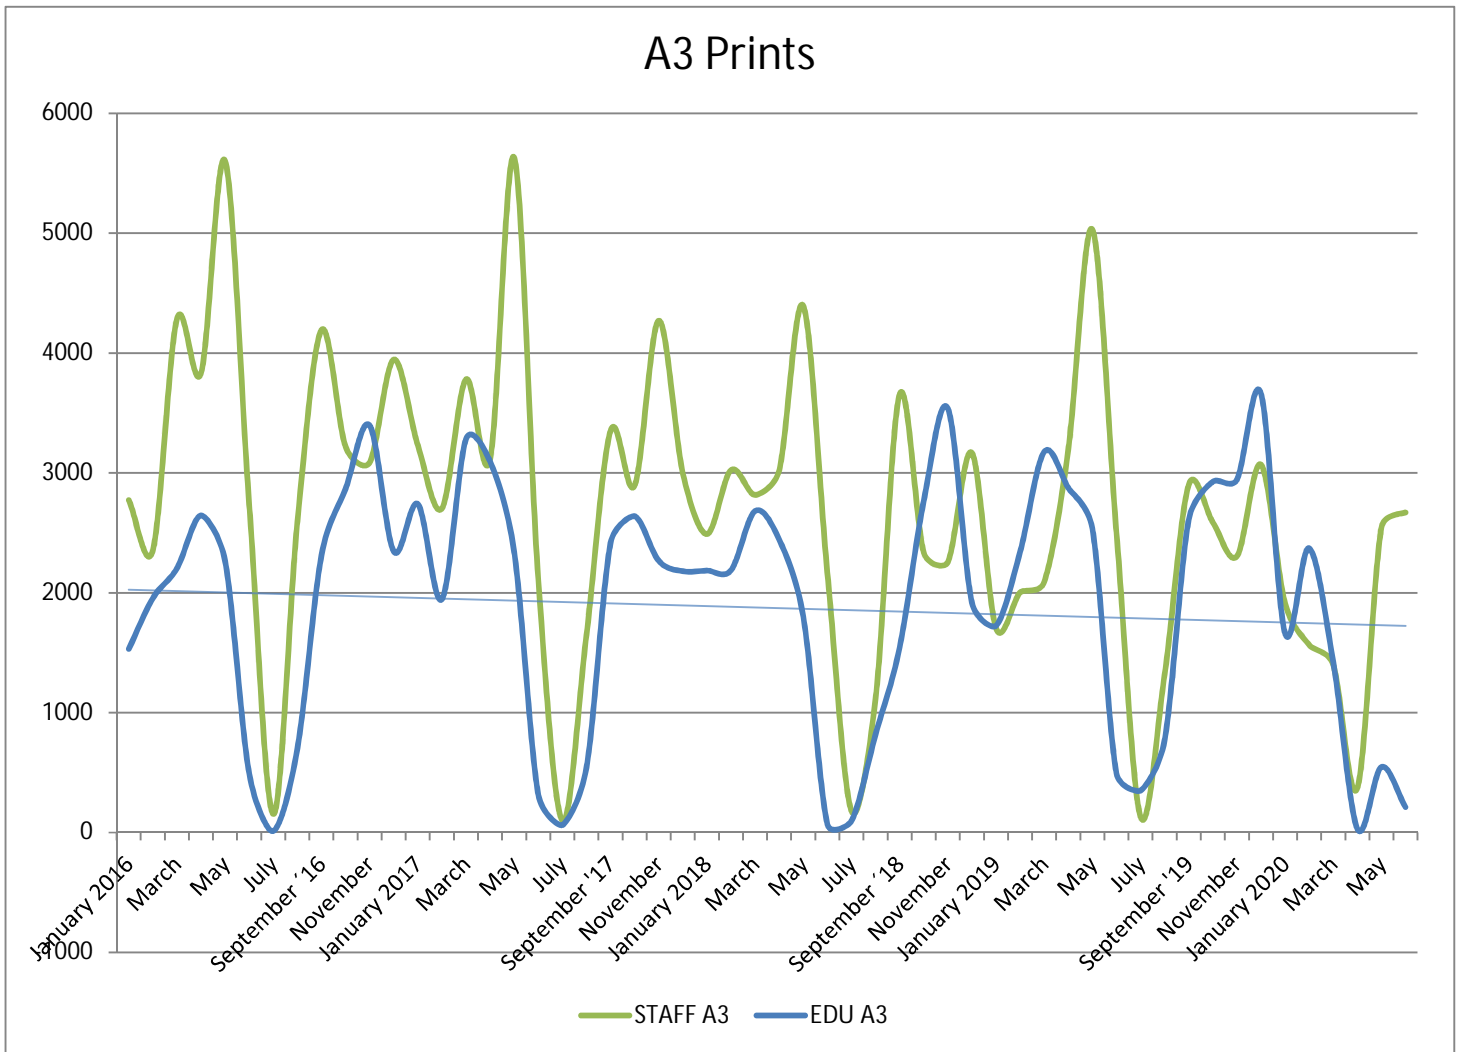

METROPOLIA PRINT STATISTICS
2015 - 2020

Prints Total
(MFD & Network Printers)

Number of Network Printers

METROPOLIA PRINT STATISTICS 2015 - 2020

MultiFunction Devices (MFD)

METROPOLIA PRINT STATISTICS
2015 - 2020

METROPOLIA PRINT STATISTICS
2015 - 2020

NETWORK PRINTERS

Network Prints by User Group

Network Printers by User Type

METROPOLIA PRINT STATISTICS
2015 - 2020

PAPERCUT-STATISTICS

Number of Monthly Users
(MFD)

Duplex- & Greyscale
(MFD)

METROPOLIA PRINT STATISTICS
2015 - 2020

Usage statistics

Grayscale (BW) and Duplex printing