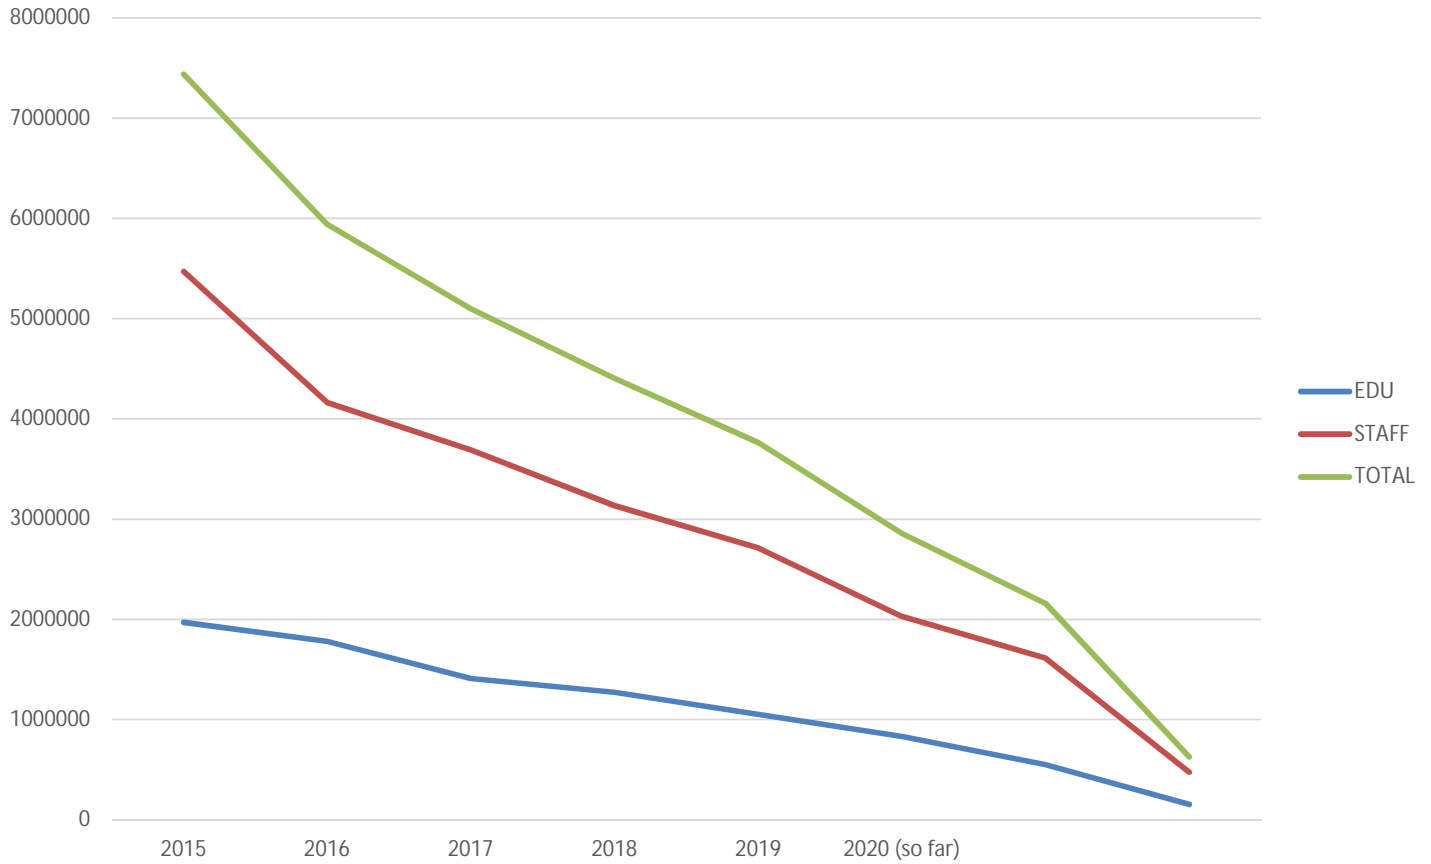

METROPOLIA PRINT STATISTICS
2015 - 2020

Usage statistics