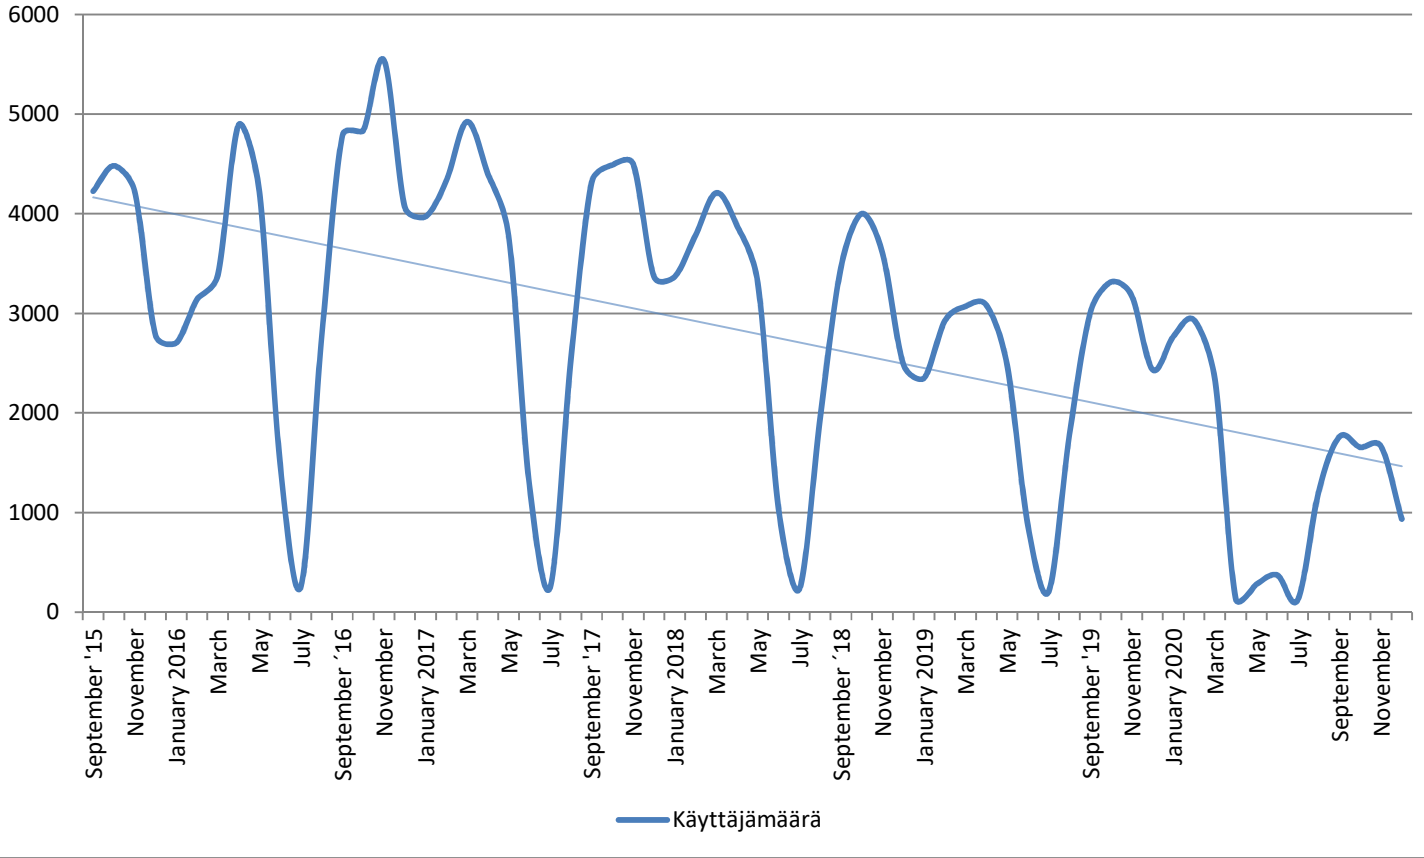

METROPOLIA PRINT STATISTICS 2015 - 2020

NETWORK PRINTERS

Network Prints by User Group

Network Printers by User Type

METROPOLIA PRINT STATISTICS 2015 - 2020

PAPERCUT-STATISTICS

Number of Monthly Users (MFD)

Duplex- & Greyscale (MFD)

METROPOLIA PRINT STATISTICS 2015 - 2020

Usage statistics

Grayscale (BW) and Duplex printing