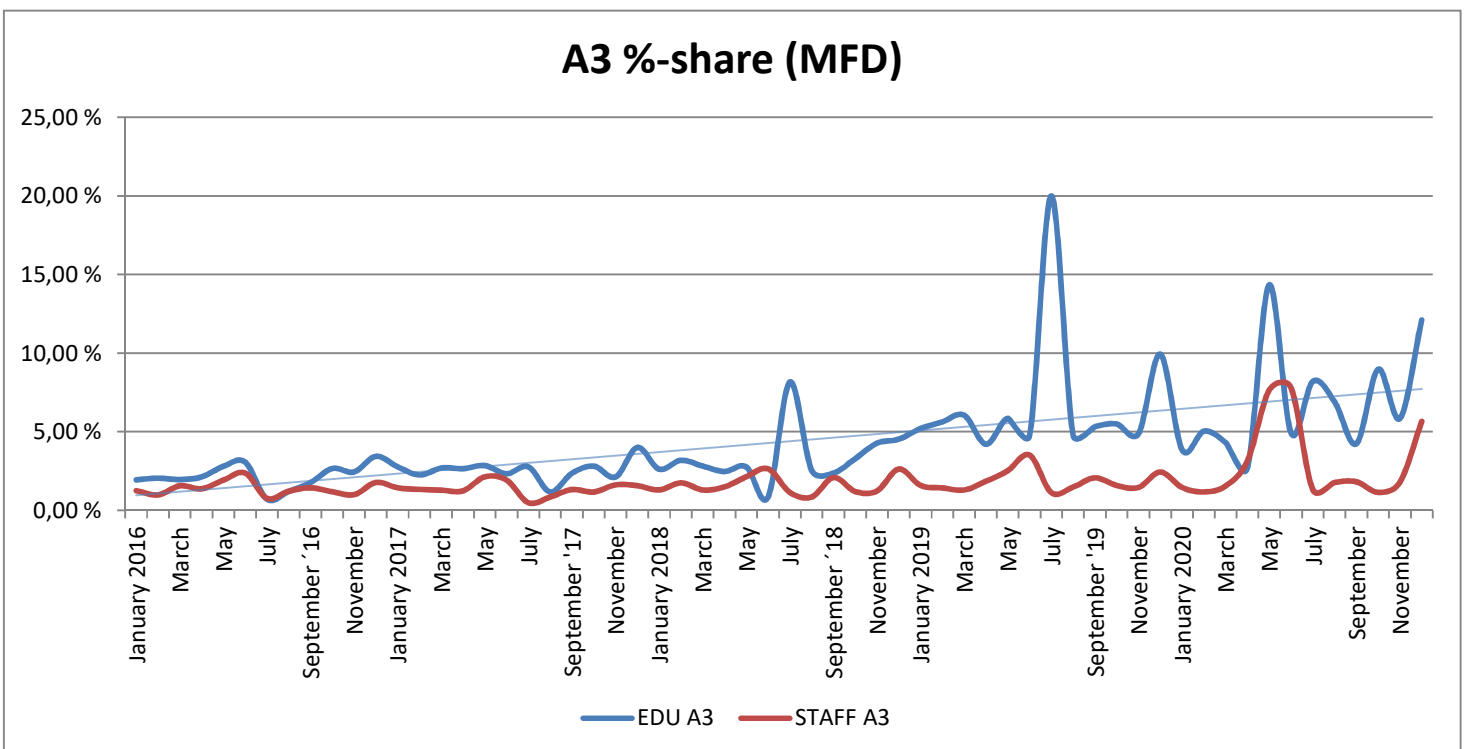

METROPOLIA PRINT STATISTICS 2015 - 2020

Prints Total (MFD & Network Printers)

Number of Network Printers

METROPOLIA PRINT STATISTICS 2015 - 2020

MultiFunction Devices (MFD)

METROPOLIA PRINT STATISTICS 2015 - 2020

METROPOLIA PRINT STATISTICS 2015 - 2020

NETWORK PRINTERS

Network Prints by User Group

Network Printers by User Type

METROPOLIA PRINT STATISTICS 2015 - 2020

PAPERCUT-STATISTICS

Number of Monthly Users (MFD)

Duplex- & Greyscale (MFD)