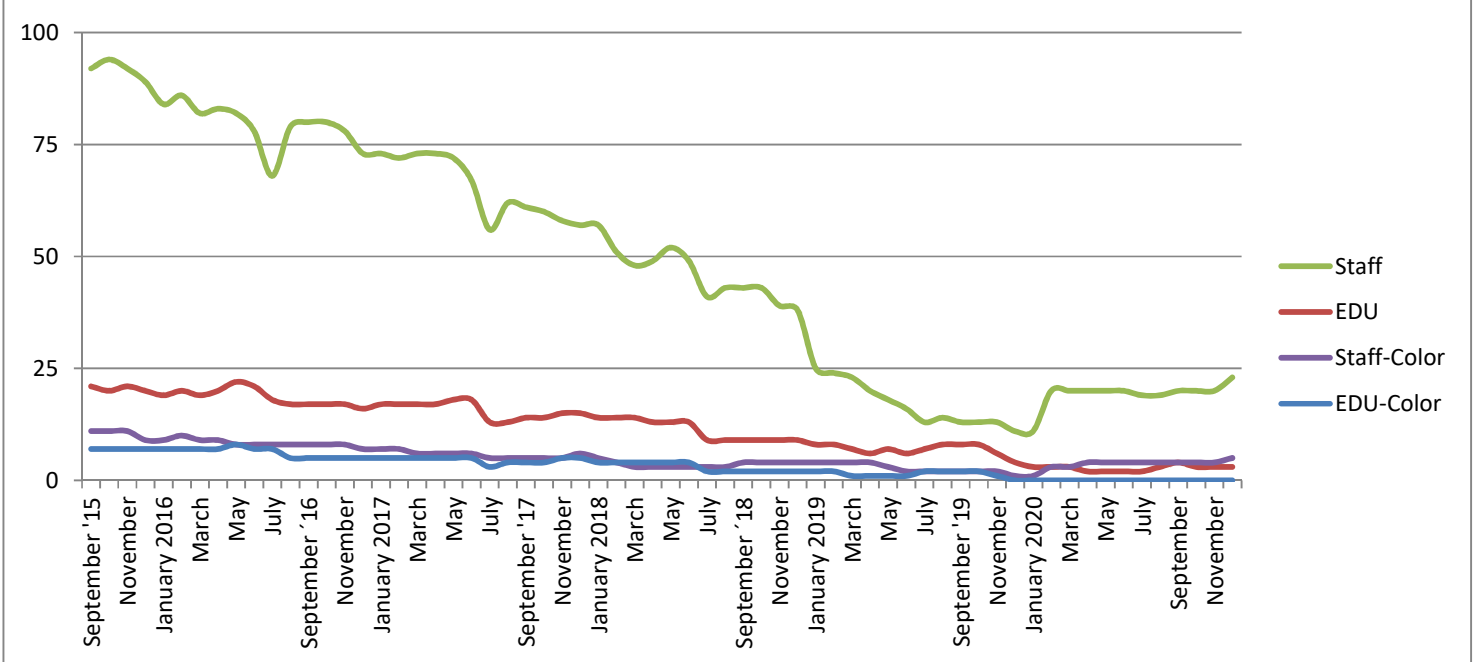

METROPOLIA PRINT STATISTICS 2015 - 2020

Prints Total (MFD & Network Printers)

Number of Network Printers

METROPOLIA PRINT STATISTICS 2015 - 2020

MultiFunction Devices (MFD)

METROPOLIA PRINT STATISTICS 2015 - 2020

METROPOLIA PRINT STATISTICS 2015 - 2020

NETWORK PRINTERS

Network Prints by User Group

Network Printers by User Type

METROPOLIA PRINT STATISTICS 2015 - 2020

PAPERCUT-STATISTICS

Number of Monthly Users (MFD)

Duplex- & Greyscale (MFD)