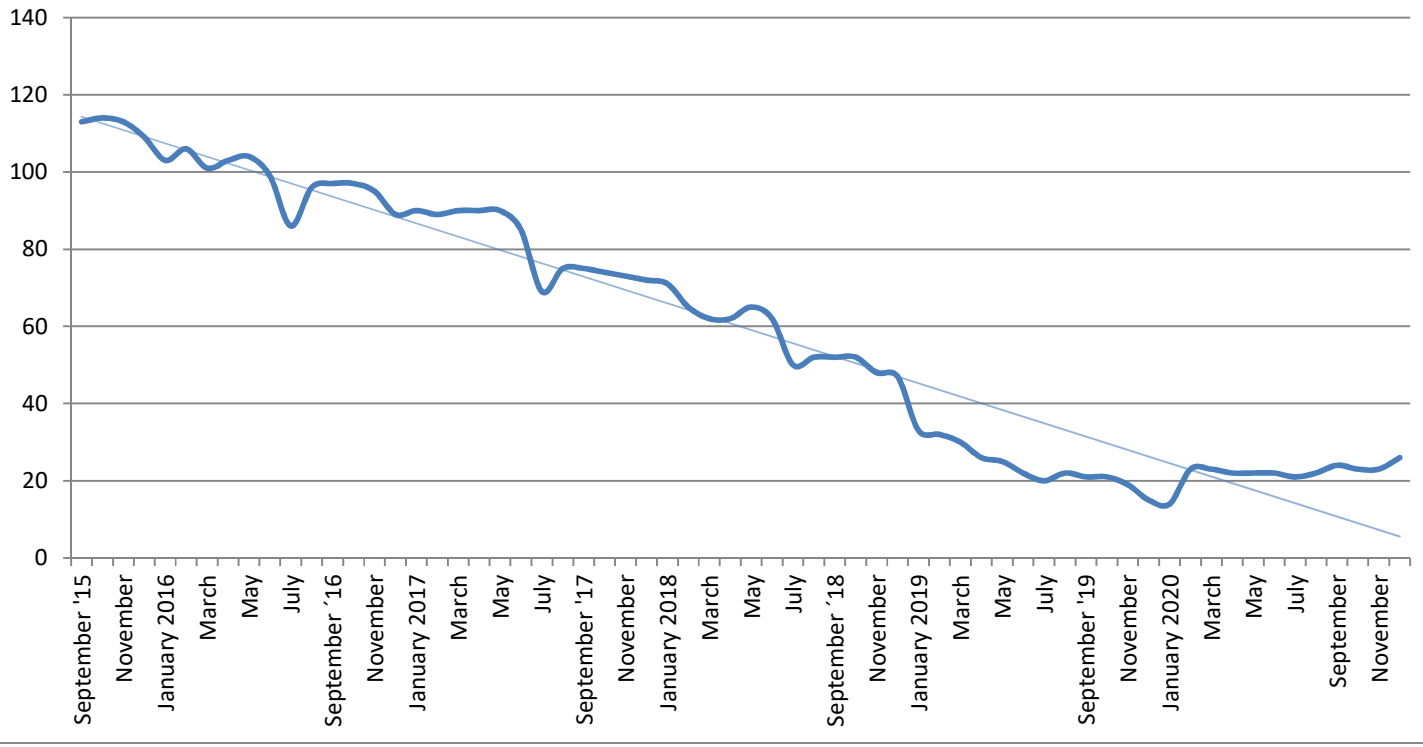

METROPOLIA PRINT STATISTICS 2015 - 2020

Prints Total (MFD & Network Printers)

Number of Network Printers

METROPOLIA PRINT STATISTICS 2015 - 2020

MultiFunction Devices (MFD)

METROPOLIA PRINT STATISTICS 2015 - 2020

METROPOLIA PRINT STATISTICS 2015 - 2020

NETWORK PRINTERS

Network Prints by User Group

Network Printers by User Type

METROPOLIA PRINT STATISTICS 2015 - 2020

PAPERCUT-STATISTICS

Number of Monthly Users (MFD)

Duplex- & Greyscale (MFD)