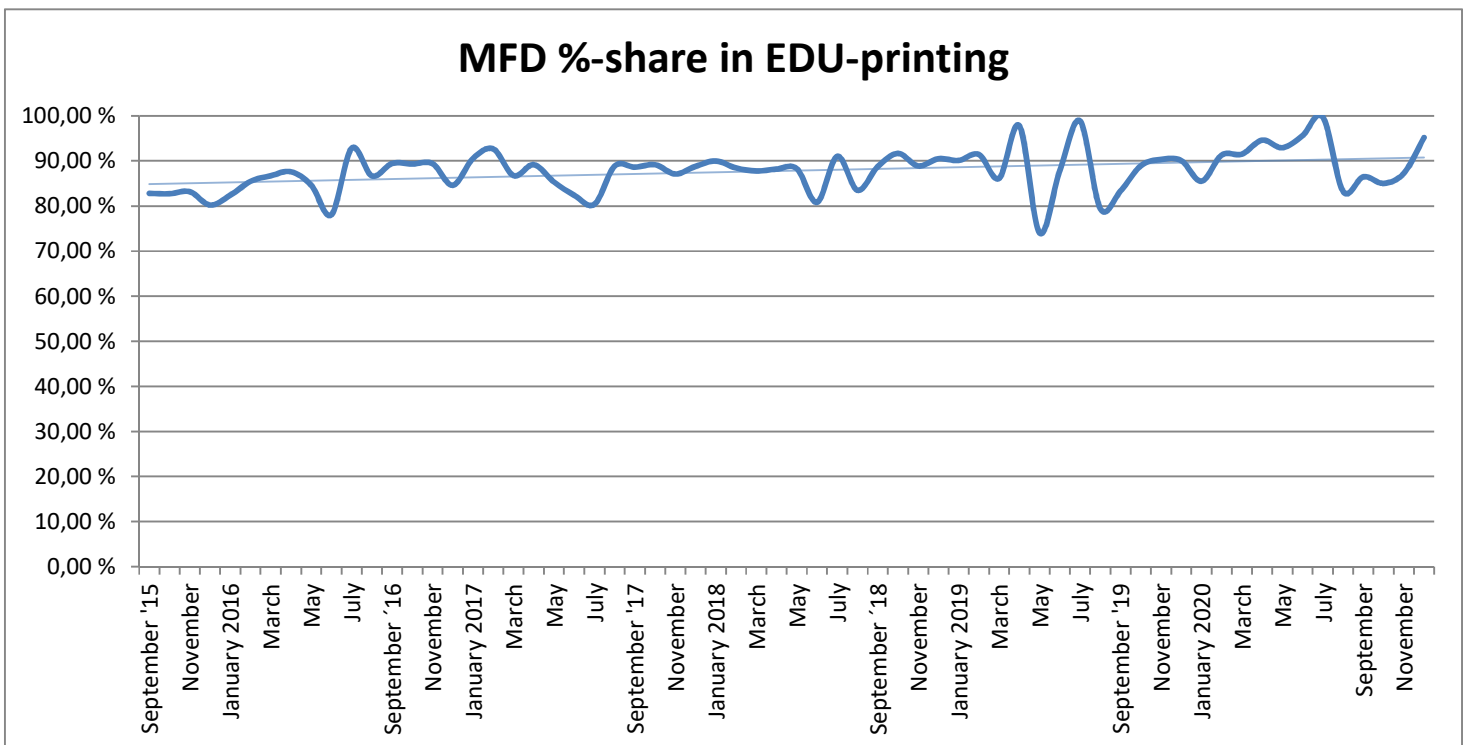

METROPOLIA PRINT STATISTICS 2015 - 2020

Prints Total (MFD & Network Printers)

Number of Network Printers

METROPOLIA PRINT STATISTICS 2015 - 2020

MultiFunction Devices (MFD)

METROPOLIA PRINT STATISTICS 2015 - 2020

METROPOLIA PRINT STATISTICS 2015 - 2020

NETWORK PRINTERS

Network Prints by User Group

Network Printers by User Type

METROPOLIA PRINT STATISTICS 2015 - 2020

PAPERCUT-STATISTICS

Number of Monthly Users (MFD)

Duplex- & Greyscale (MFD)