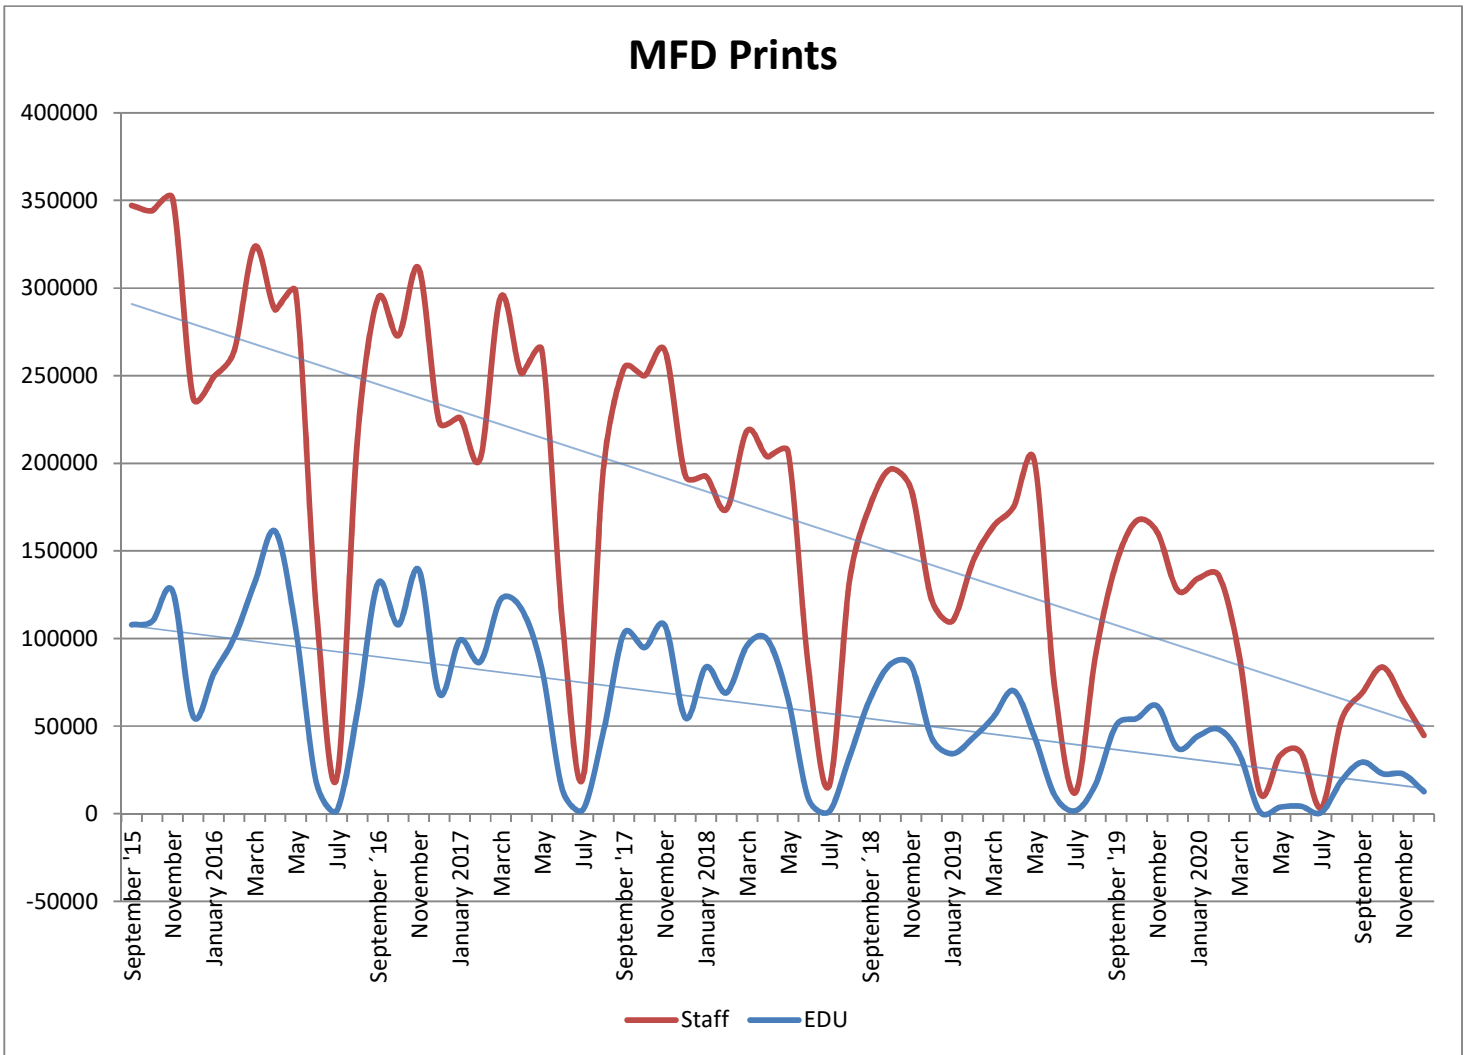

METROPOLIA PRINT STATISTICS 2015 - 2020

Prints Total (MFD & Network Printers)

Number of Network Printers

METROPOLIA PRINT STATISTICS 2015 - 2020

MultiFunction Devices (MFD)

METROPOLIA PRINT STATISTICS 2015 - 2020

METROPOLIA PRINT STATISTICS 2015 - 2020

NETWORK PRINTERS

Network Prints by User Group

Network Printers by User Type

METROPOLIA PRINT STATISTICS 2015 - 2020

PAPERCUT-STATISTICS

Number of Monthly Users (MFD)

Duplex- & Greyscale (MFD)

METROPOLIA PRINT STATISTICS 2015 - 2020

Usage statistics

Grayscale (BW) and Duplex printing