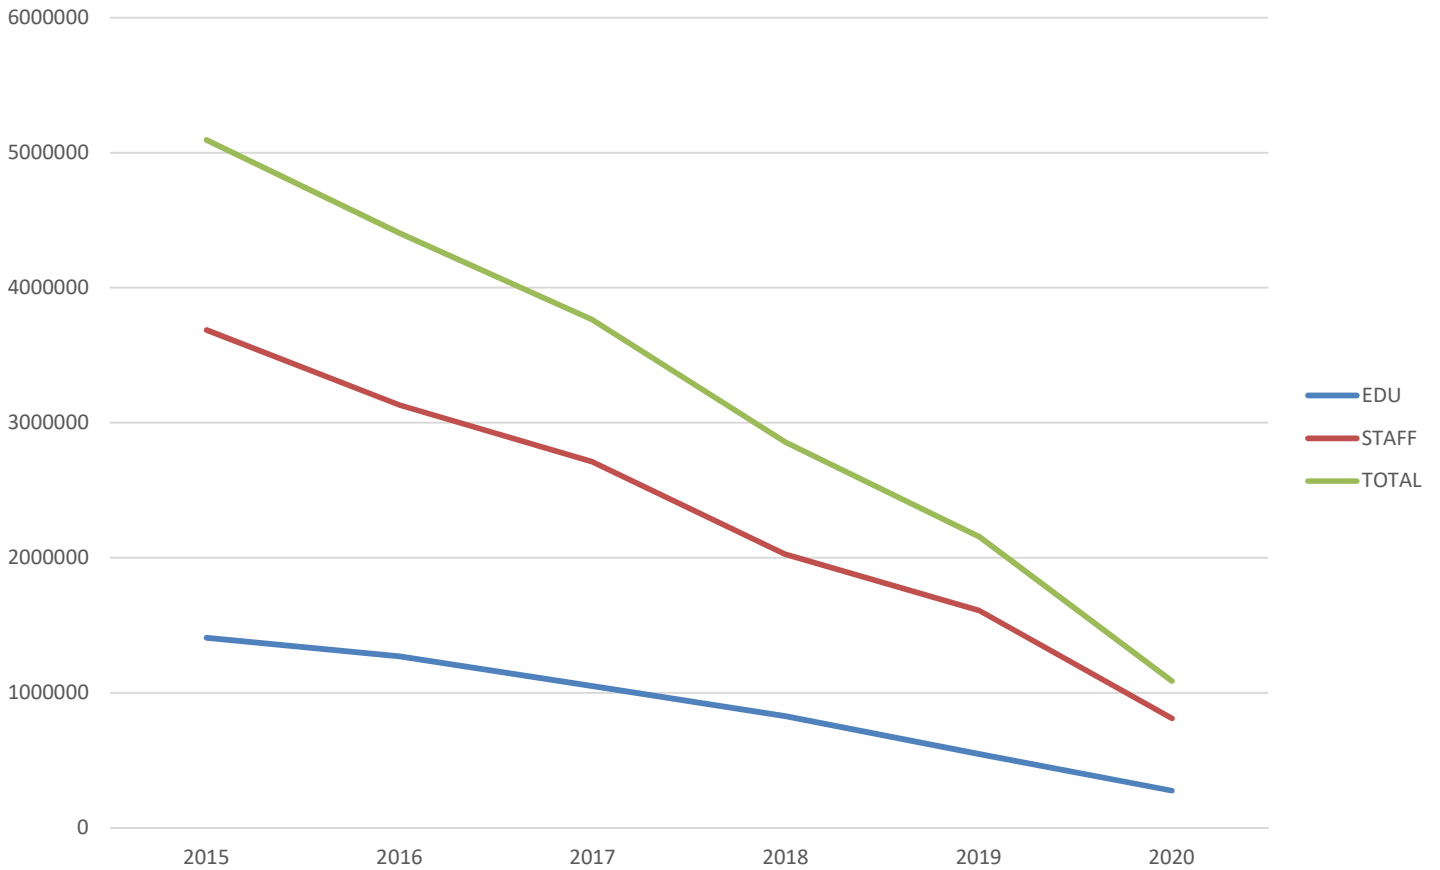

METROPOLIA PRINT STATISTICS 2015 - 2020

Usage statistics