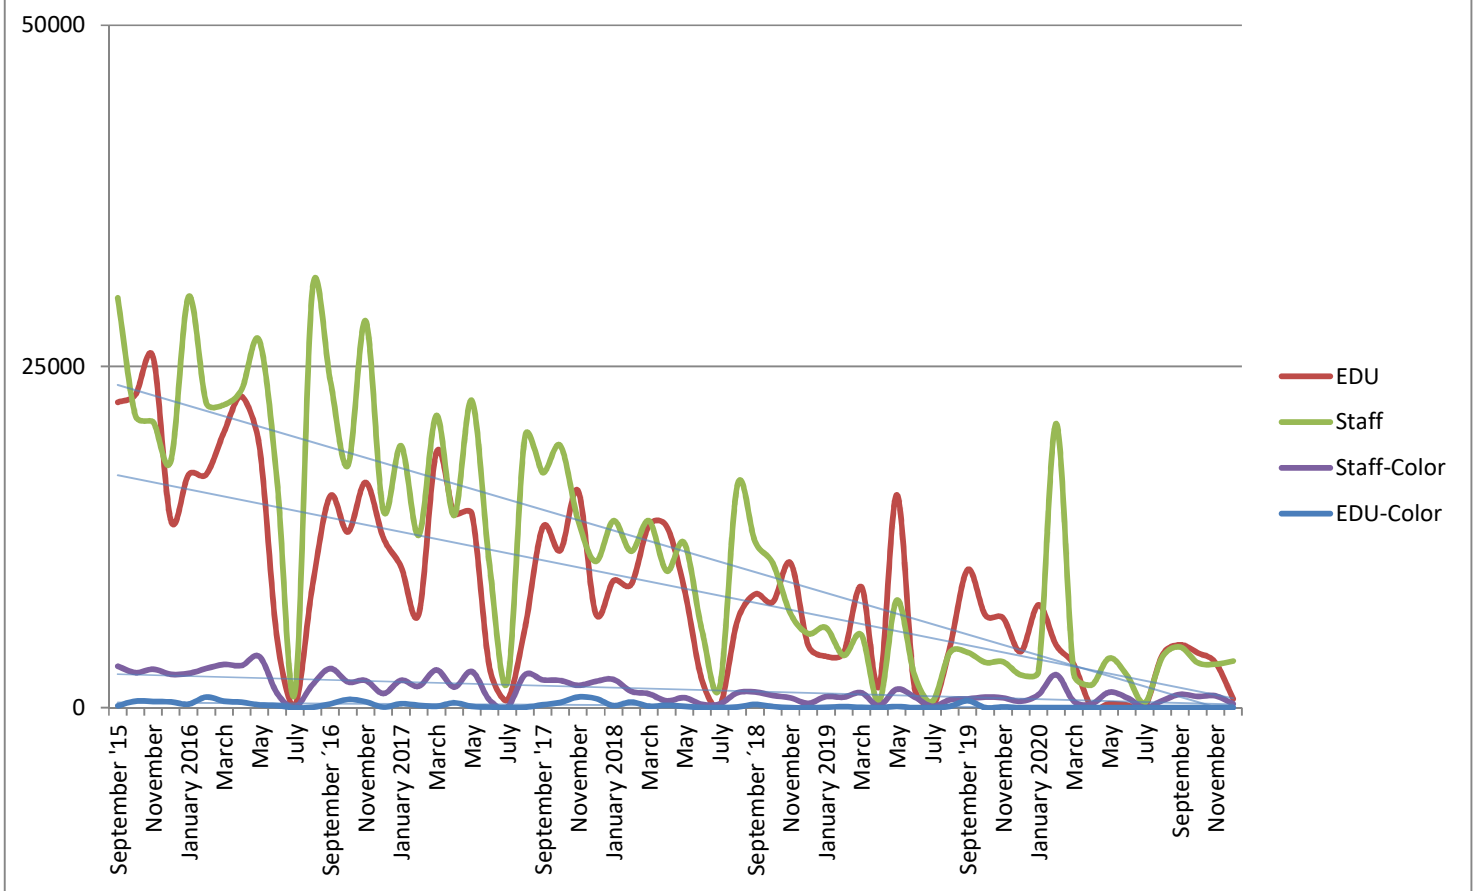

METROPOLIA PRINT STATISTICS 2015 - 2020

Prints Total (MFD & Network Printers)

Number of Network Printers

METROPOLIA PRINT STATISTICS 2015 - 2020

MultiFunction Devices (MFD)

METROPOLIA PRINT STATISTICS 2015 - 2020

METROPOLIA PRINT STATISTICS 2015 - 2020

NETWORK PRINTERS

Network Prints by User Group

Network Printers by User Type

METROPOLIA PRINT STATISTICS 2015 - 2020

PAPERCUT-STATISTICS

Number of Monthly Users (MFD)

Duplex- & Greyscale (MFD)

METROPOLIA PRINT STATISTICS 2015 - 2020

Usage statistics

Grayscale (BW) and Duplex printing