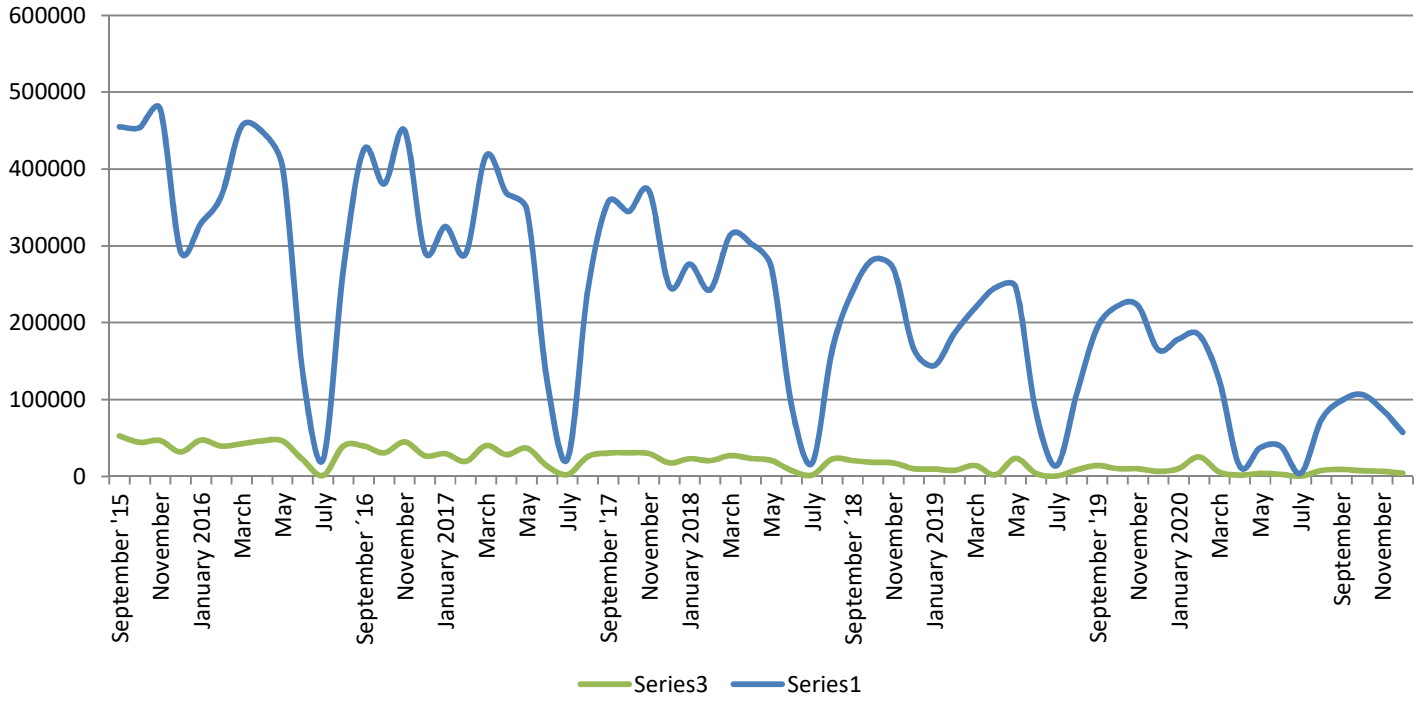

METROPOLIA PRINT STATISTICS 2015 - 2020

Prints Total (MFD & Network Printers)

Number of Network Printers

METROPOLIA PRINT STATISTICS 2015 - 2020

MultiFunction Devices (MFD)

METROPOLIA PRINT STATISTICS 2015 - 2020

METROPOLIA PRINT STATISTICS 2015 - 2020

NETWORK PRINTERS

Network Prints by User Group

Network Printers by User Type

METROPOLIA PRINT STATISTICS 2015 - 2020

PAPERCUT-STATISTICS

Number of Monthly Users (MFD)

Duplex- & Greyscale (MFD)