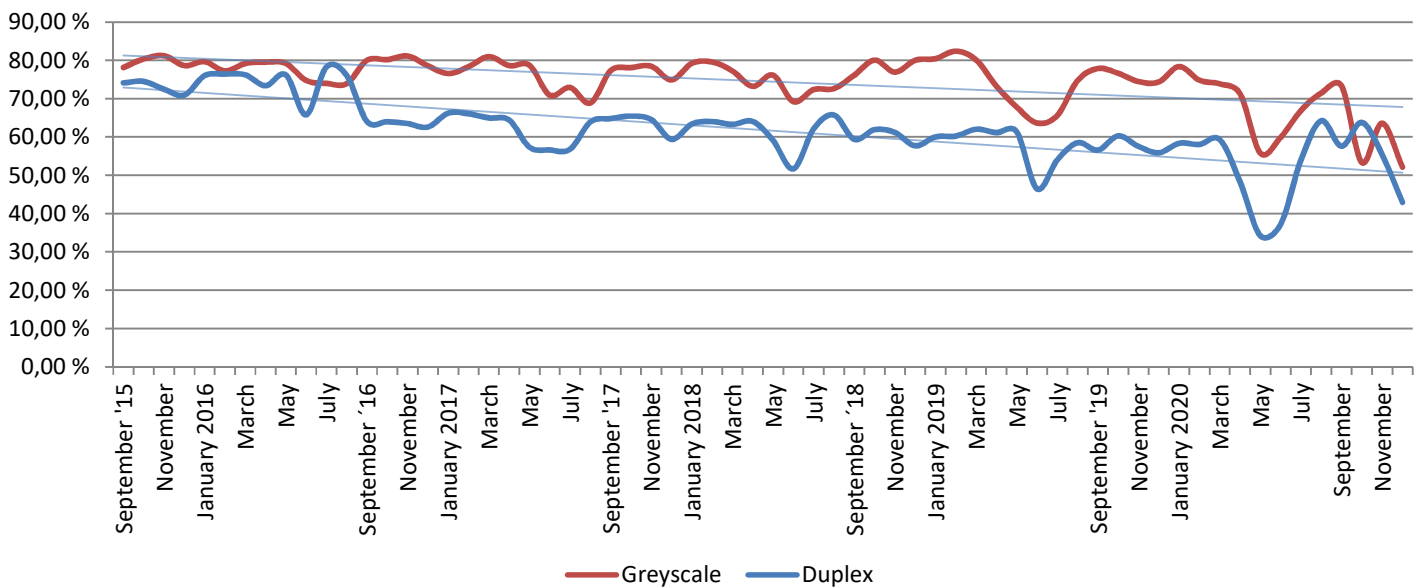

METROPOLIA PRINT STATISTICS 2015 - 2020

NETWORK PRINTERS

Network Prints by User Group

Network Printers by User Type

METROPOLIA PRINT STATISTICS 2015 - 2020

PAPERCUT-STATISTICS

Number of Monthly Users (MFD)

Duplex- & Greyscale (MFD)