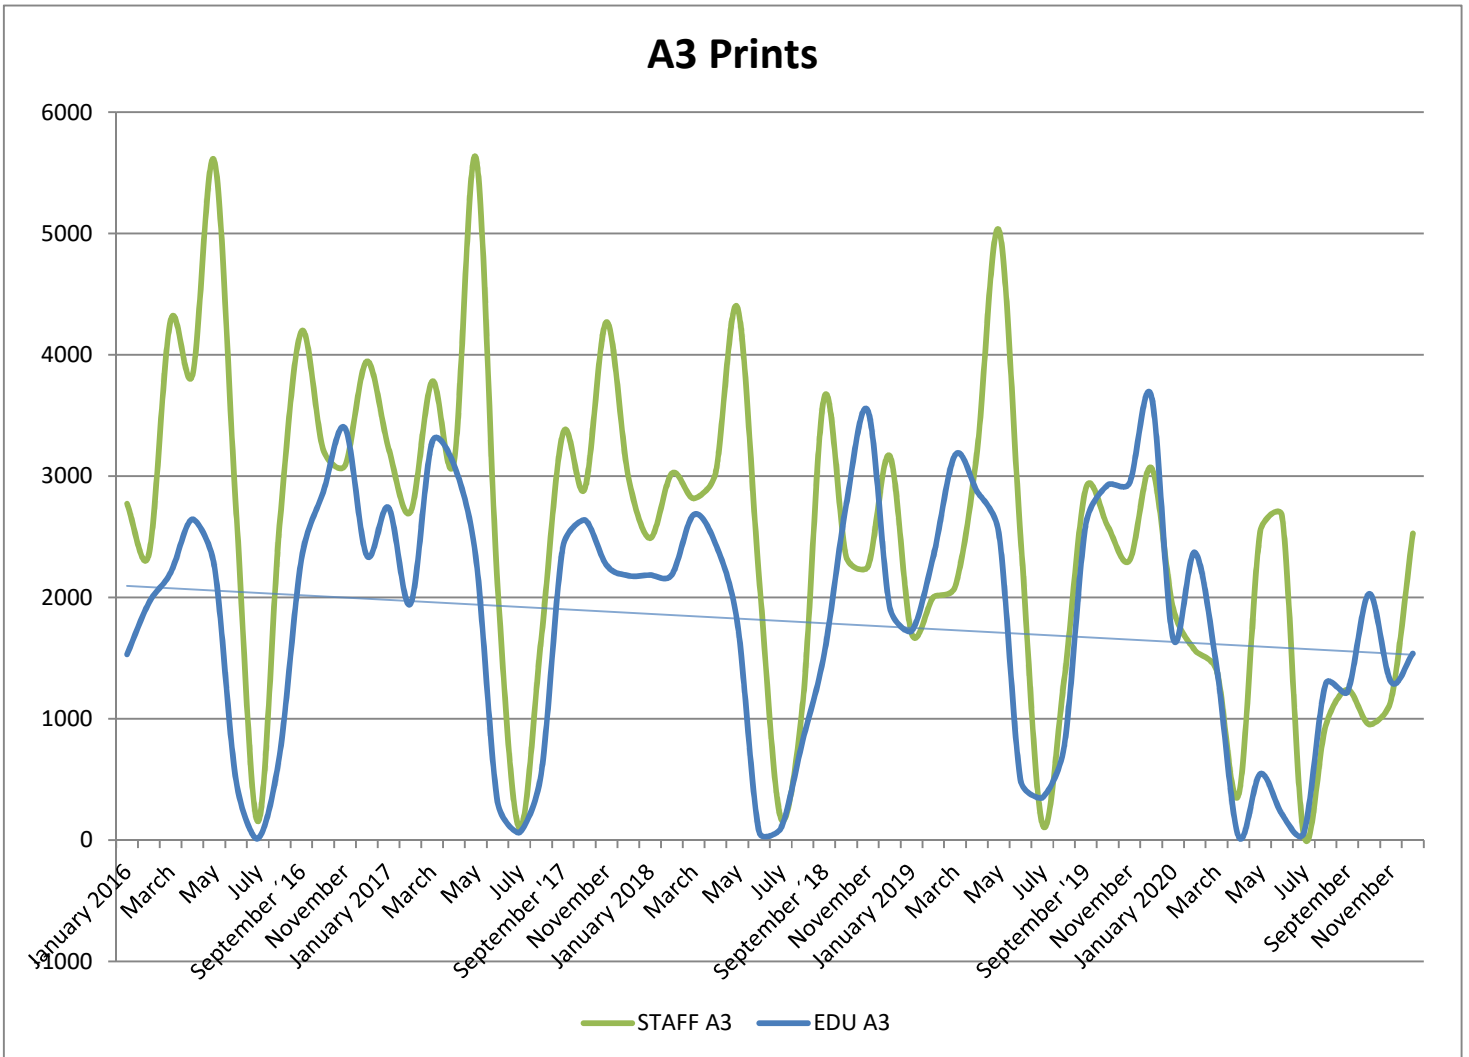

METROPOLIA PRINT STATISTICS 2015 - 2020

Prints Total (MFD & Network Printers)

Number of Network Printers

METROPOLIA PRINT STATISTICS 2015 - 2020

MultiFunction Devices (MFD)

METROPOLIA PRINT STATISTICS 2015 - 2020

METROPOLIA PRINT STATISTICS 2015 - 2020

NETWORK PRINTERS

Network Prints by User Group

Network Printers by User Type

METROPOLIA PRINT STATISTICS 2015 - 2020

PAPERCUT-STATISTICS

Number of Monthly Users (MFD)

Duplex- & Greyscale (MFD)

METROPOLIA PRINT STATISTICS 2015 - 2020

Usage statistics

Grayscale (BW) and Duplex printing