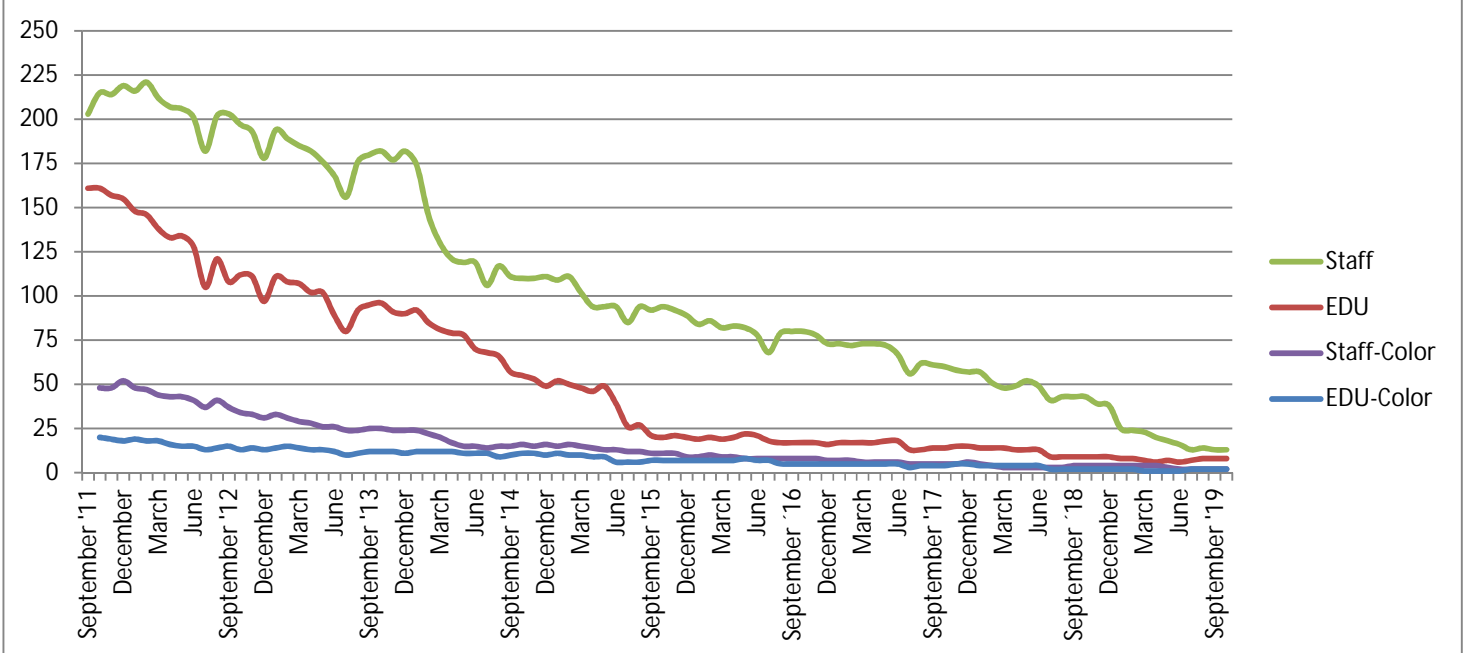

Network Printers by User Type