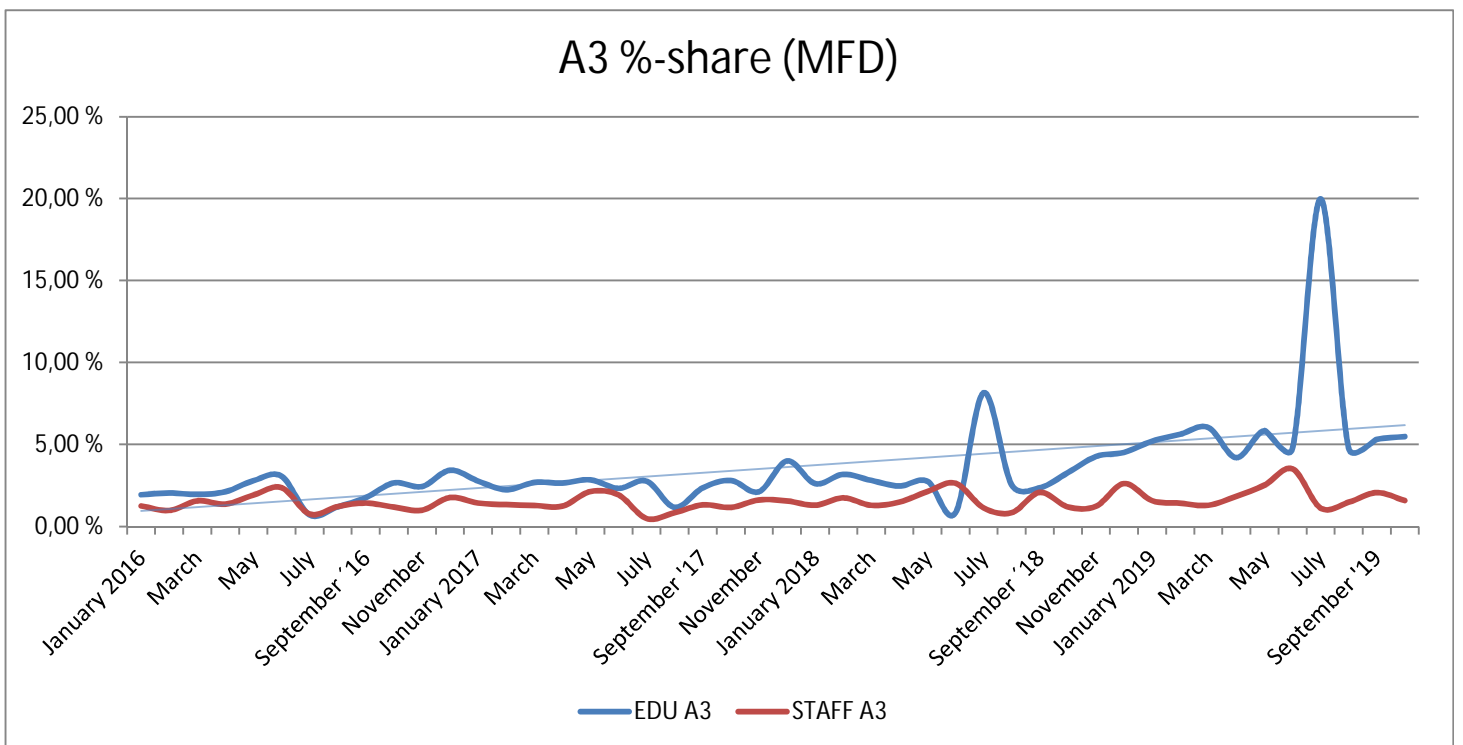

METROPOLIA PRINT STATISTICS
2011 - 2019