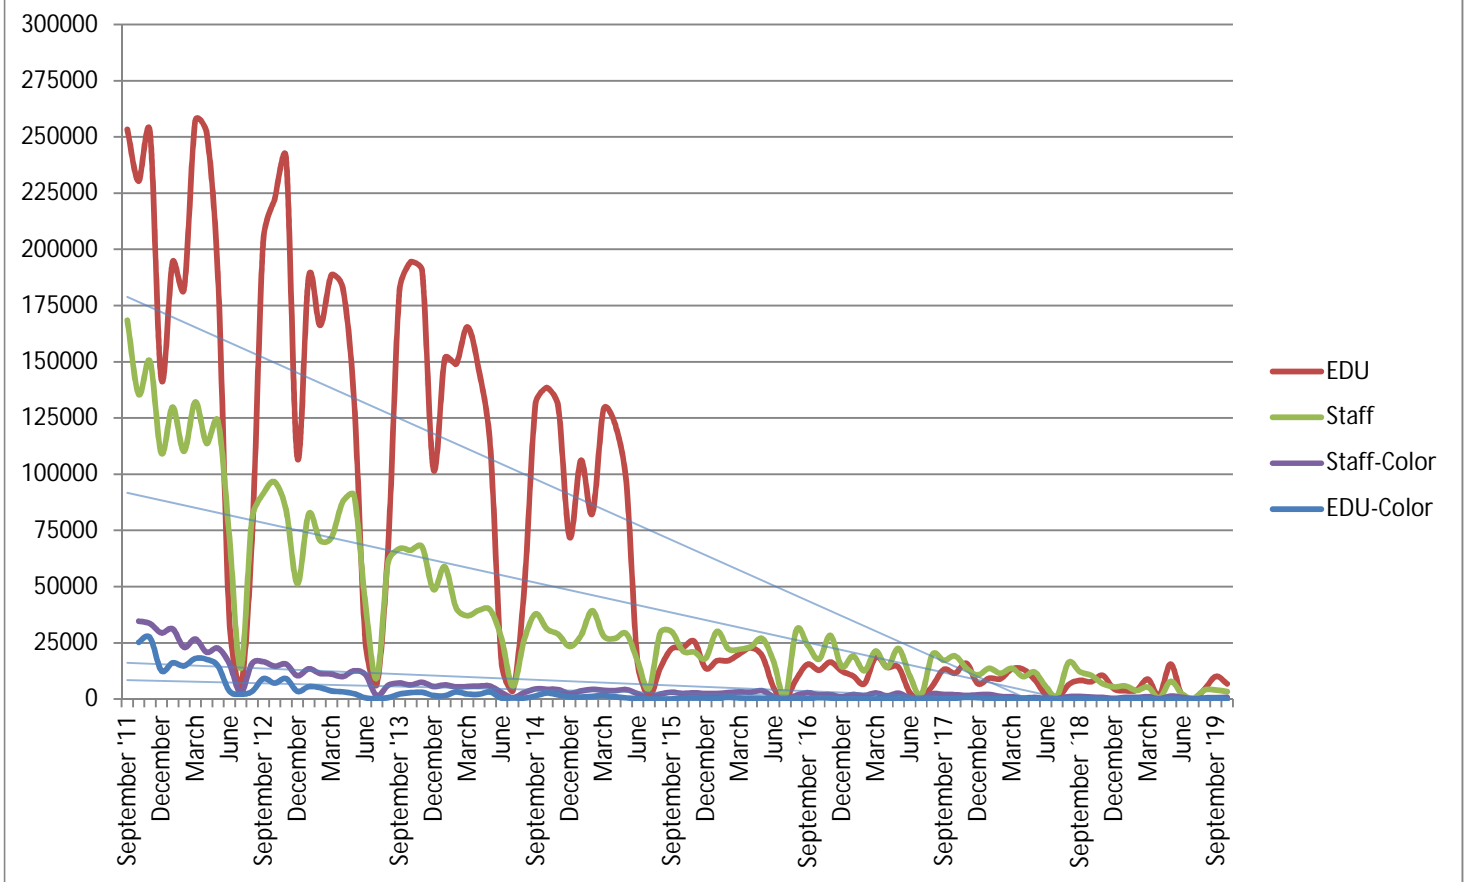

METROPOLIA PRINT STATISTICS 2011 - 2019

NETWORK PRINTERS

Network Prints by User Group