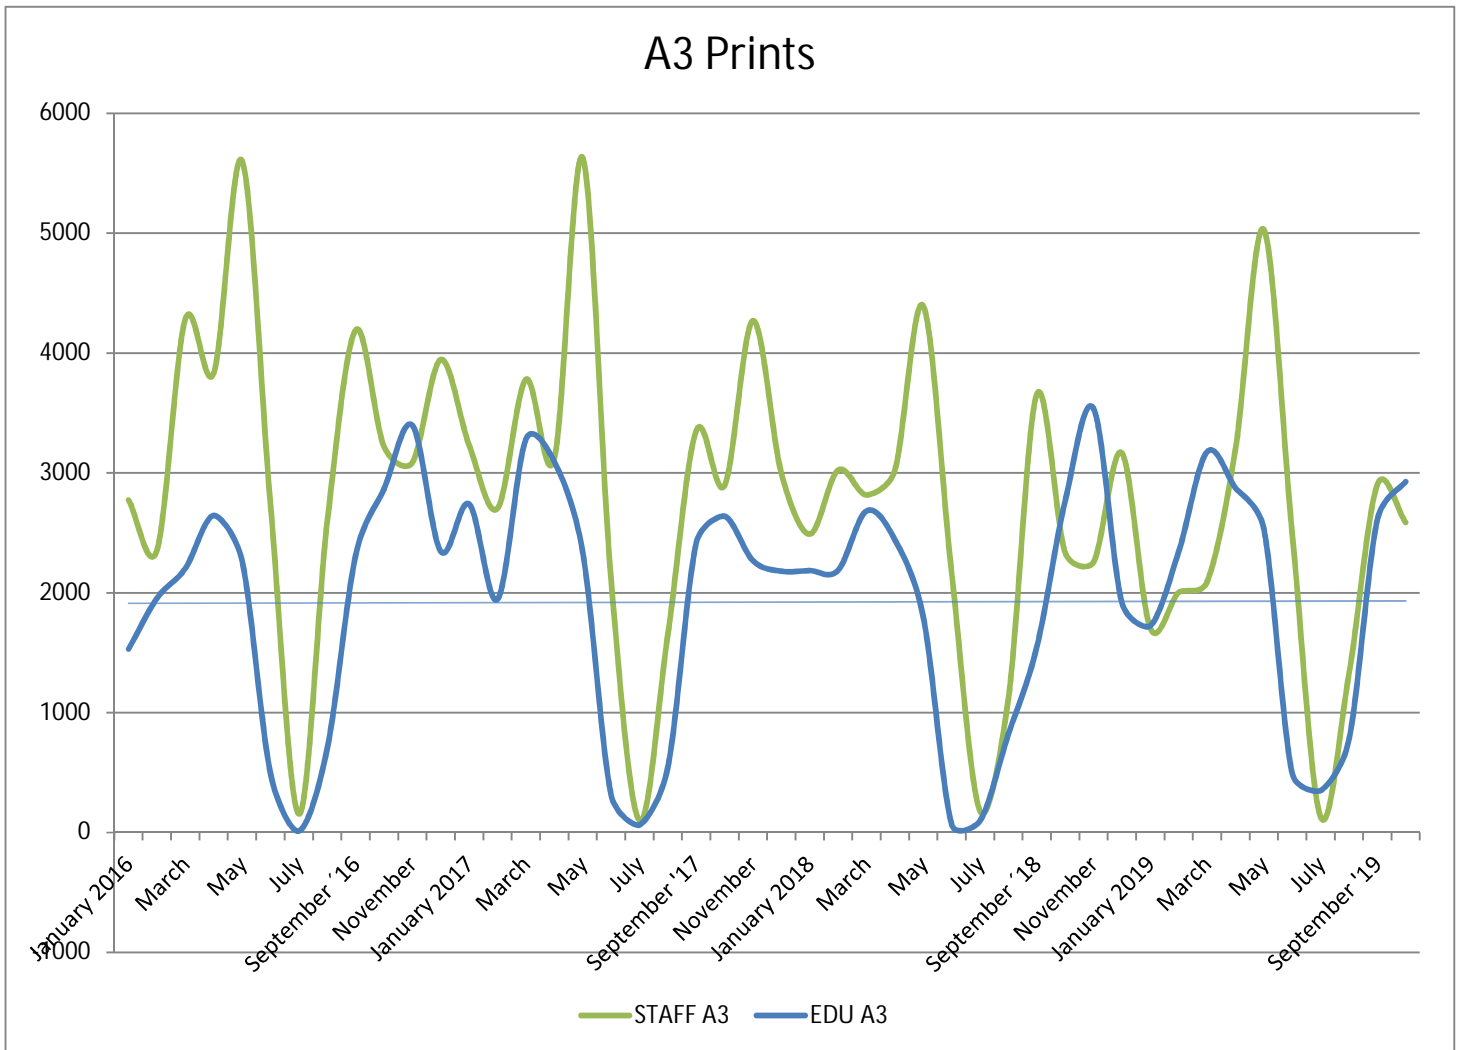

METROPOLIA PRINT STATISTICS
2011 - 2019