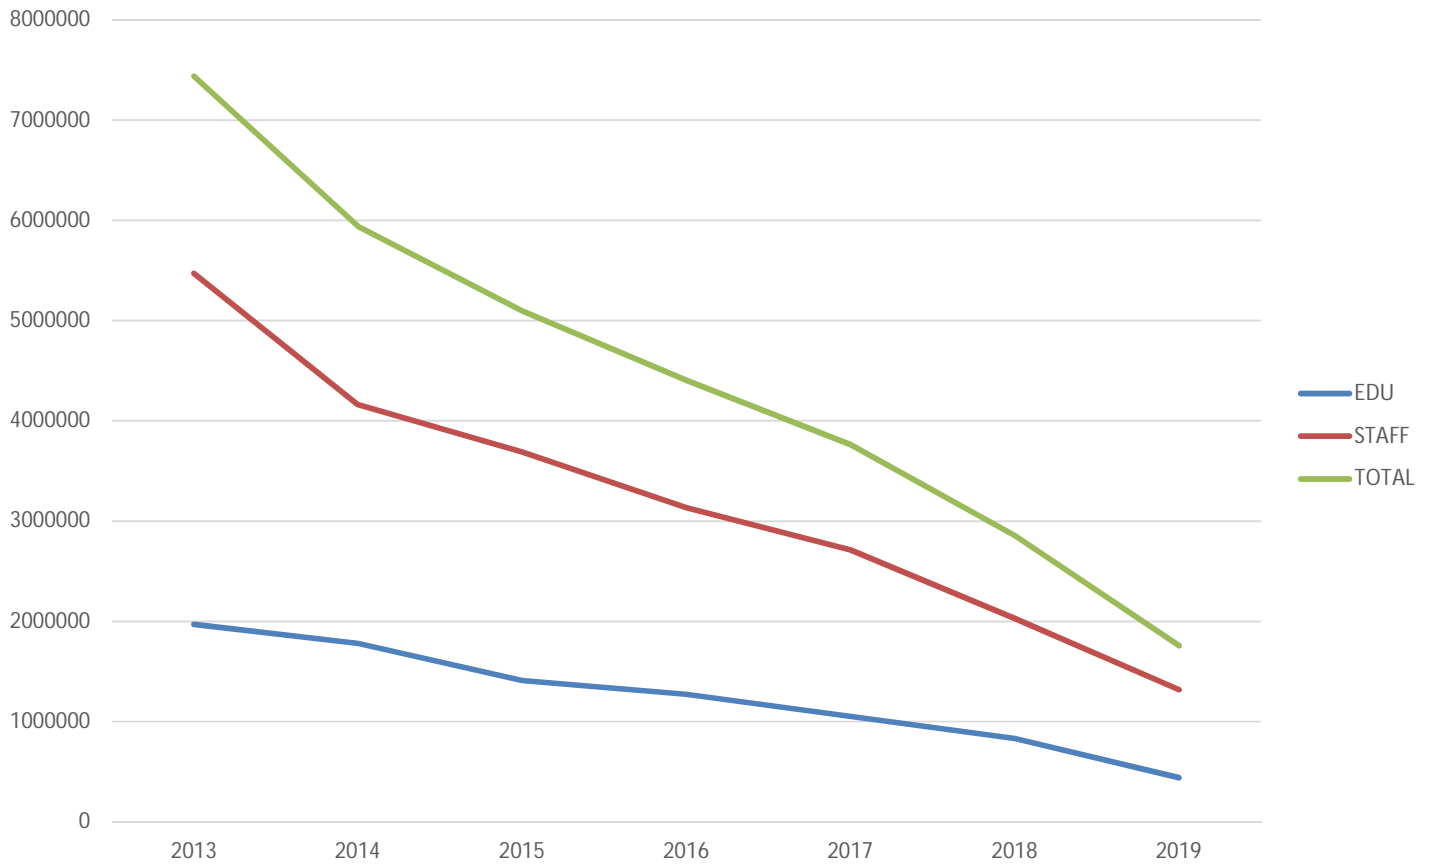

METROPOLIA PRINT STATISTICS
2011 - 2019

Usage statistics