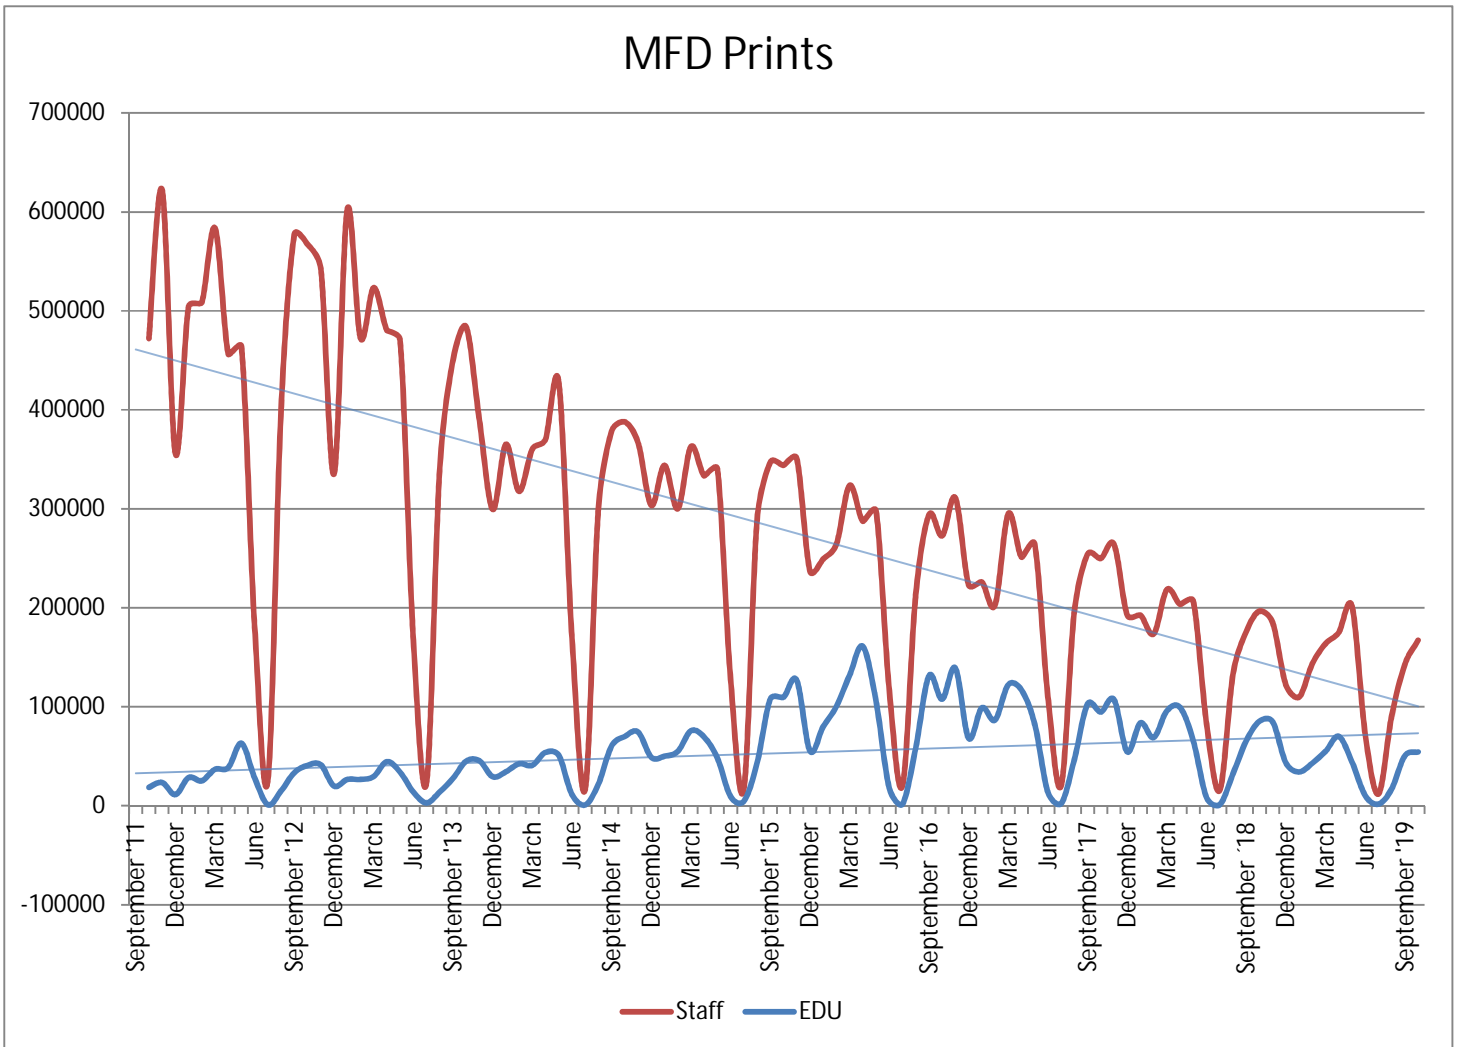

METROPOLIA PRINT STATISTICS 2011 - 2019

MultiFunction Devices (MFD)