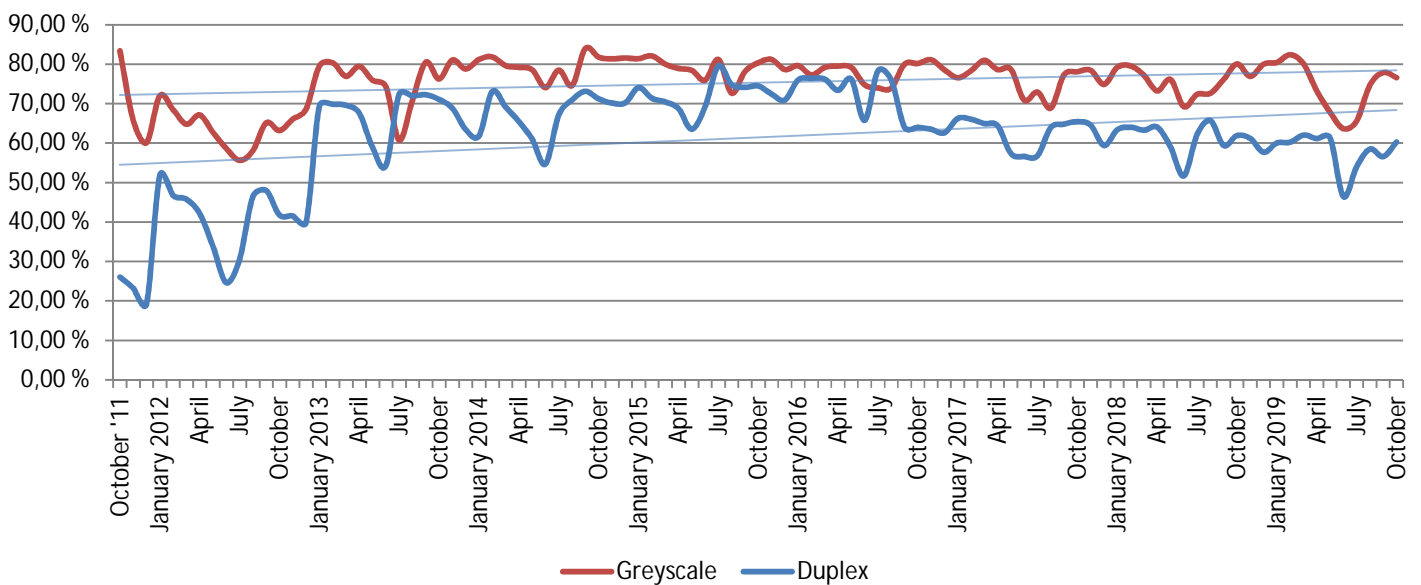

### Network Printers by User Type

METROPOLIA PRINT STATISTICS  
2011 - 2019

PAPERCUT-STATISTICS

Number of Monthly Users  
(MFD)

Duplex- & Greyscale  
(MFD)

METROPOLIA PRINT STATISTICS  
2011 - 2019

### Usage statistics