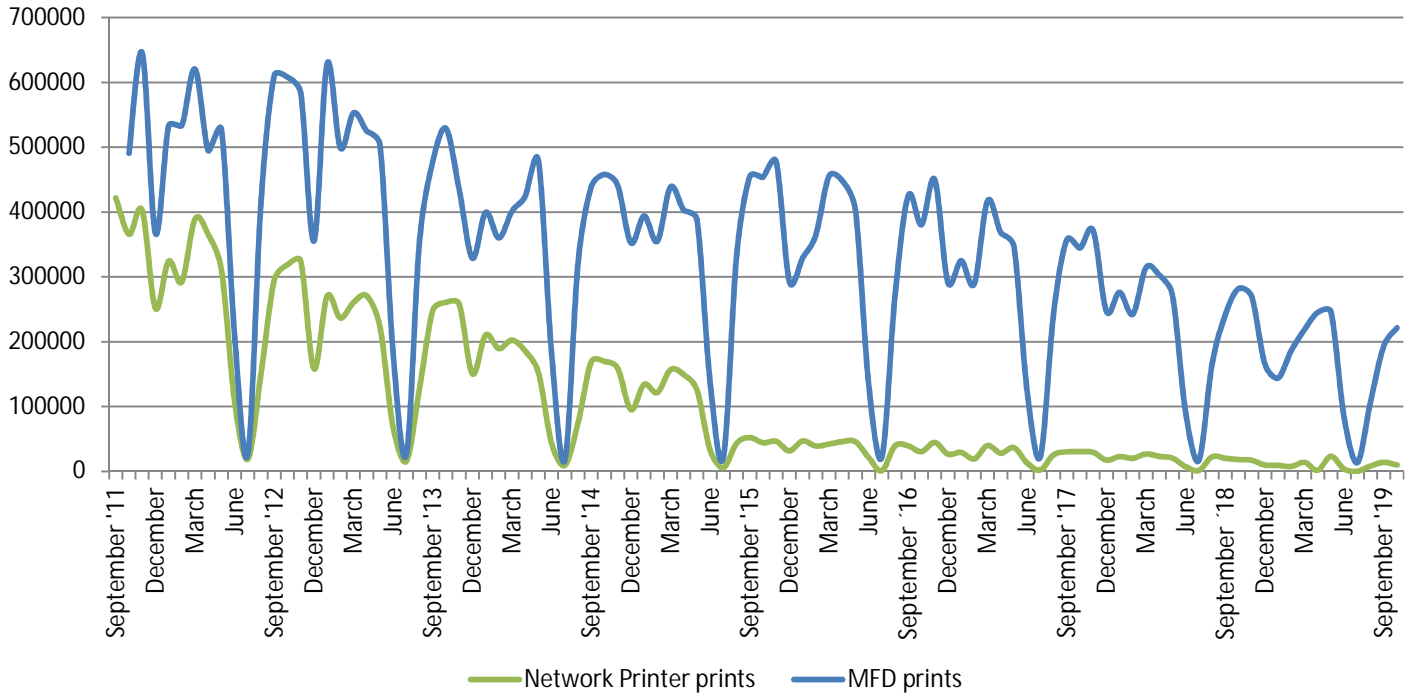

METROPOLIA PRINT STATISTICS  
2011 - 2019

Prints Total  
(MFD & Network Printers)

Number of Network Printers

# METROPOLIA PRINT STATISTICS 2011 - 2019