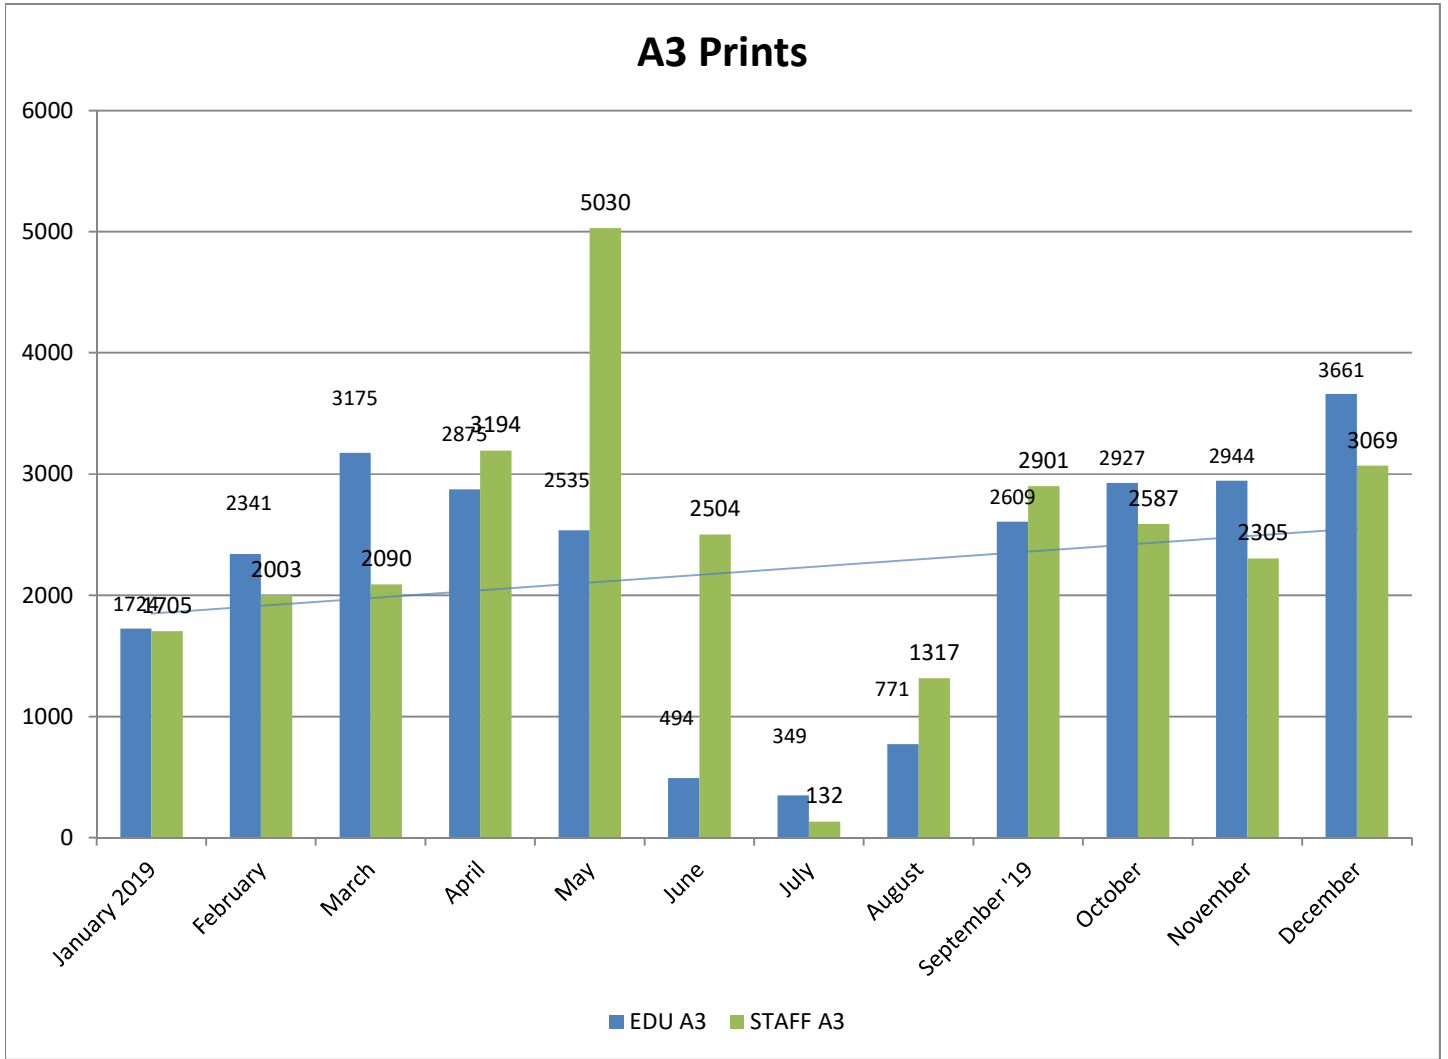

METROPOLIA PRINT STATISTICS PAST 12 MONTHS IN 2019

Prints Total (MFD & Network Printers)

Number of Network Printers

METROPOLIA PRINT STATISTICS PAST 12 MONTHS IN 2019

MultiFunction Devices (MFD)

METROPOLIA PRINT STATISTICS PAST 12 MONTHS IN 2019

METROPOLIA PRINT STATISTICS PAST 12 MONTHS IN 2019

NETWORK PRINTERS

Network Prints by User Group

Network Printers by User Type

METROPOLIA PRINT STATISTICS PAST 12 MONTHS IN 2019

PAPERCUT-STATISTICS