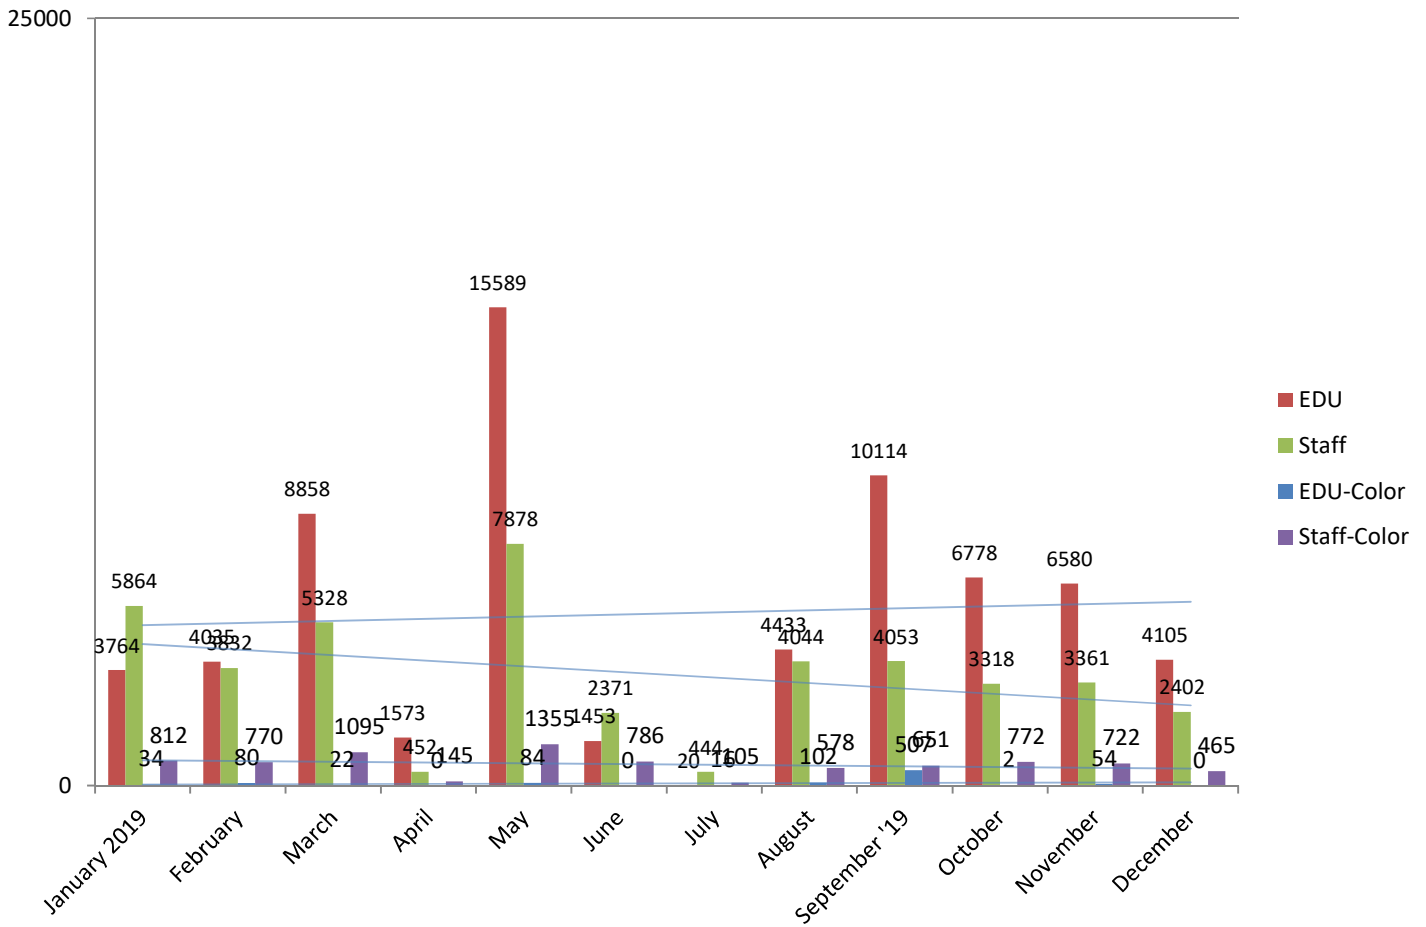

METROPOLIA PRINT STATISTICS PAST 12 MONTHS IN 2019

Prints Total (MFD & Network Printers)

Number of Network Printers

METROPOLIA PRINT STATISTICS PAST 12 MONTHS IN 2019

MultiFunction Devices (MFD)

METROPOLIA PRINT STATISTICS PAST 12 MONTHS IN 2019

METROPOLIA PRINT STATISTICS PAST 12 MONTHS IN 2019

NETWORK PRINTERS

Network Prints by User Group

Network Printers by User Type

METROPOLIA PRINT STATISTICS PAST 12 MONTHS IN 2019

PAPERCUT-STATISTICS