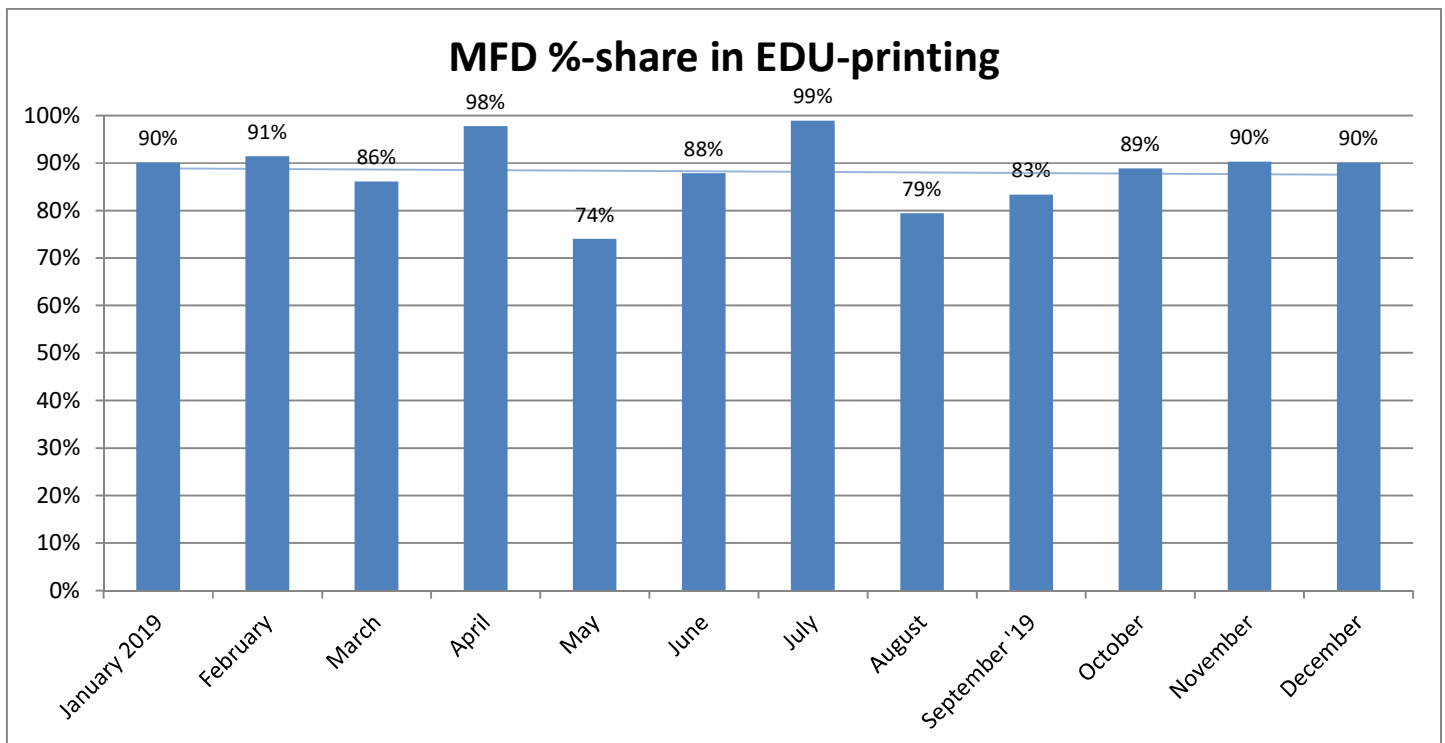

METROPOLIA PRINT STATISTICS PAST 12 MONTHS IN 2019

Prints Total (MFD & Network Printers)

Number of Network Printers

METROPOLIA PRINT STATISTICS PAST 12 MONTHS IN 2019

MultiFunction Devices (MFD)

METROPOLIA PRINT STATISTICS PAST 12 MONTHS IN 2019

METROPOLIA PRINT STATISTICS PAST 12 MONTHS IN 2019

NETWORK PRINTERS

Network Prints by User Group

Network Printers by User Type

METROPOLIA PRINT STATISTICS PAST 12 MONTHS IN 2019

PAPERCUT-STATISTICS