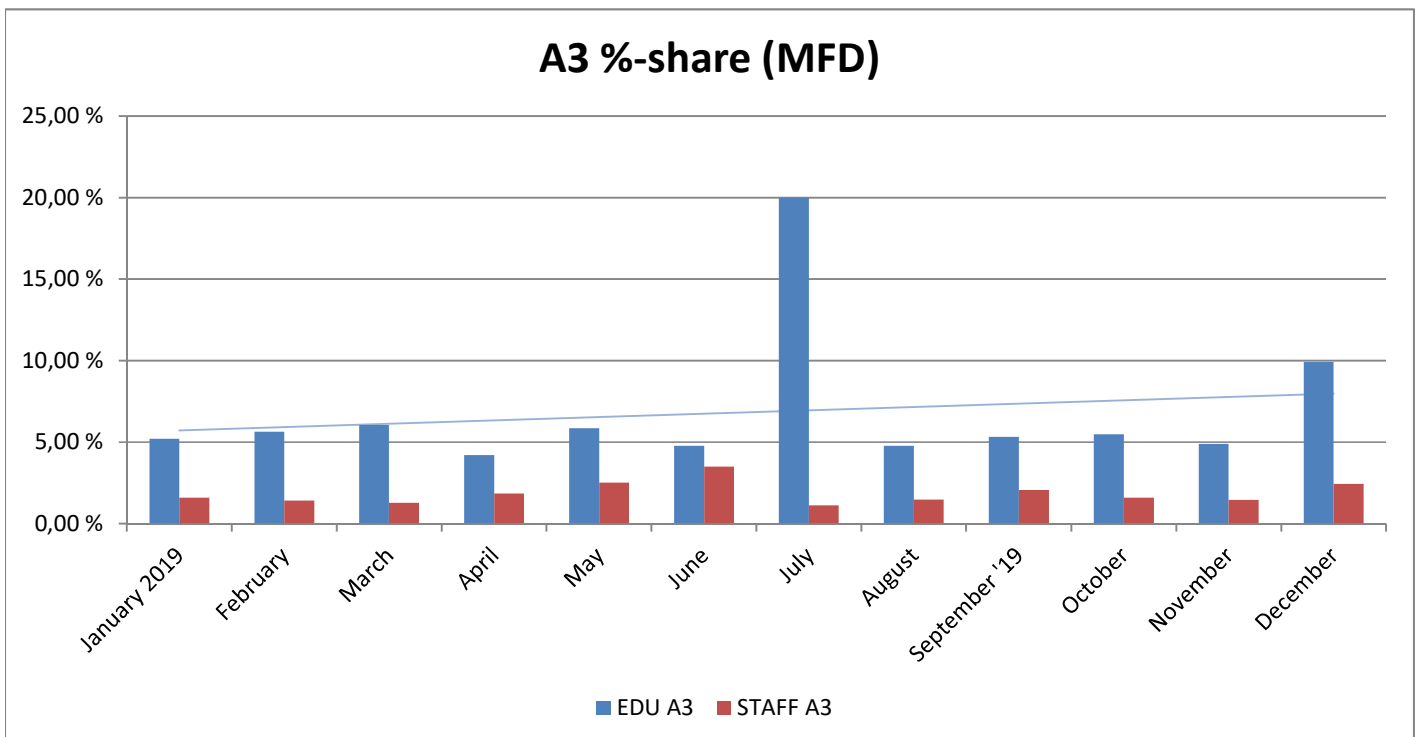

METROPOLIA PRINT STATISTICS PAST 12 MONTHS IN 2019

Prints Total (MFD & Network Printers)

Number of Network Printers

METROPOLIA PRINT STATISTICS PAST 12 MONTHS IN 2019

MultiFunction Devices (MFD)

METROPOLIA PRINT STATISTICS PAST 12 MONTHS IN 2019

METROPOLIA PRINT STATISTICS PAST 12 MONTHS IN 2019

NETWORK PRINTERS

Network Prints by User Group

Network Printers by User Type

METROPOLIA PRINT STATISTICS PAST 12 MONTHS IN 2019

PAPERCUT-STATISTICS