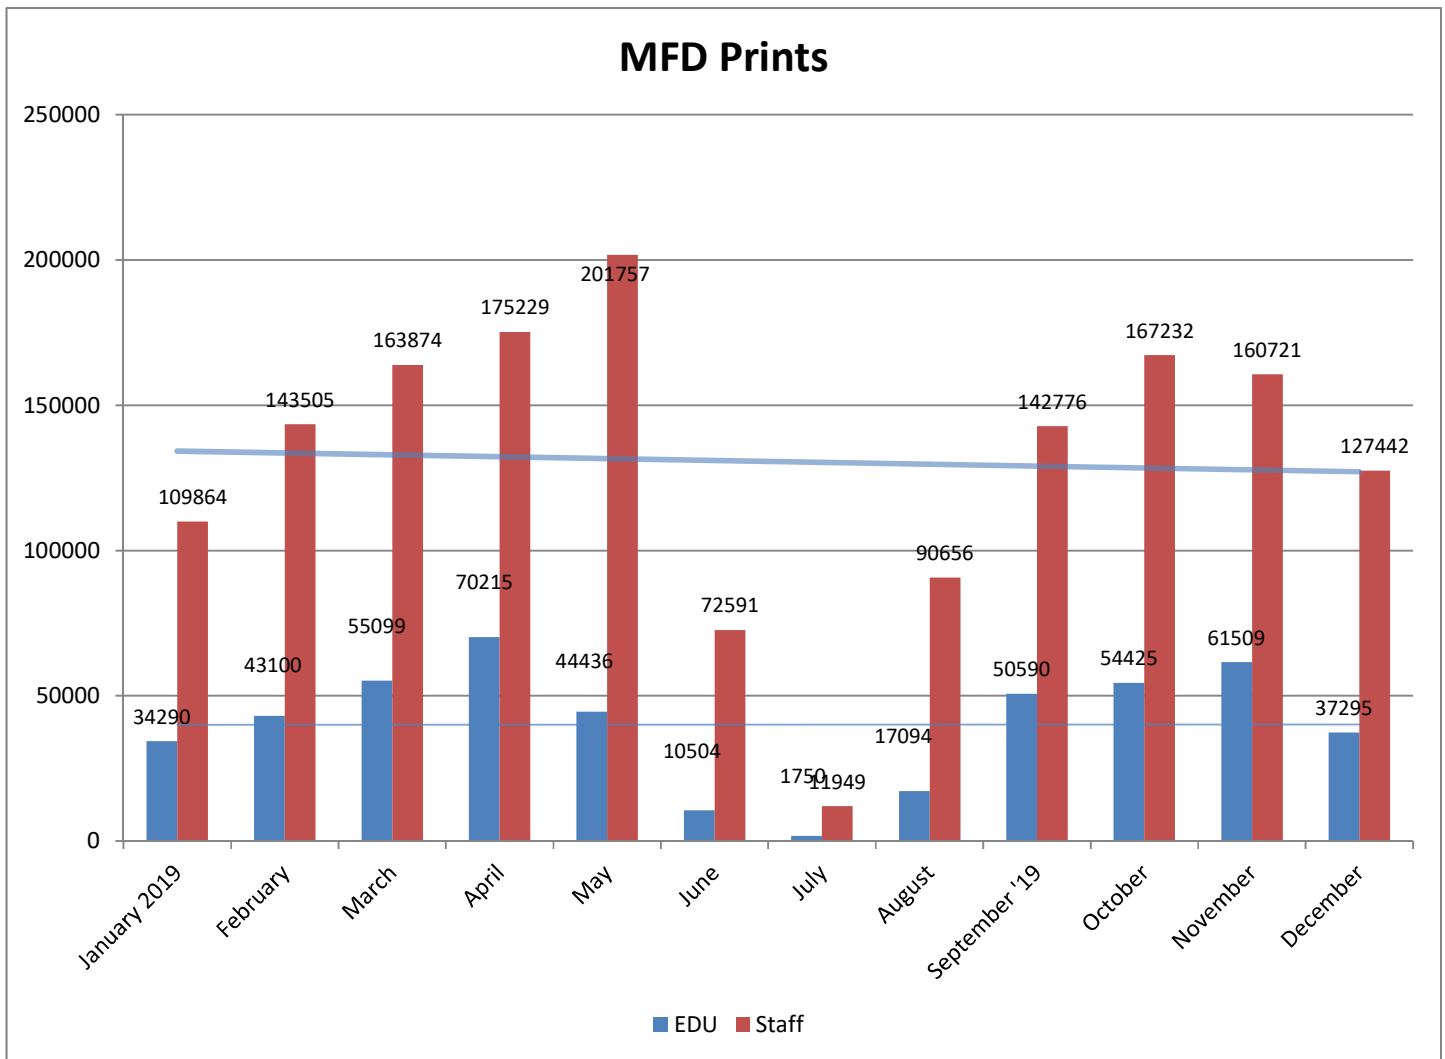

METROPOLIA PRINT STATISTICS PAST 12 MONTHS IN 2019

Prints Total (MFD & Network Printers)

Number of Network Printers

METROPOLIA PRINT STATISTICS PAST 12 MONTHS IN 2019

MultiFunction Devices (MFD)

METROPOLIA PRINT STATISTICS PAST 12 MONTHS IN 2019

METROPOLIA PRINT STATISTICS PAST 12 MONTHS IN 2019

NETWORK PRINTERS

Network Prints by User Group

Network Printers by User Type

METROPOLIA PRINT STATISTICS PAST 12 MONTHS IN 2019

PAPERCUT-STATISTICS