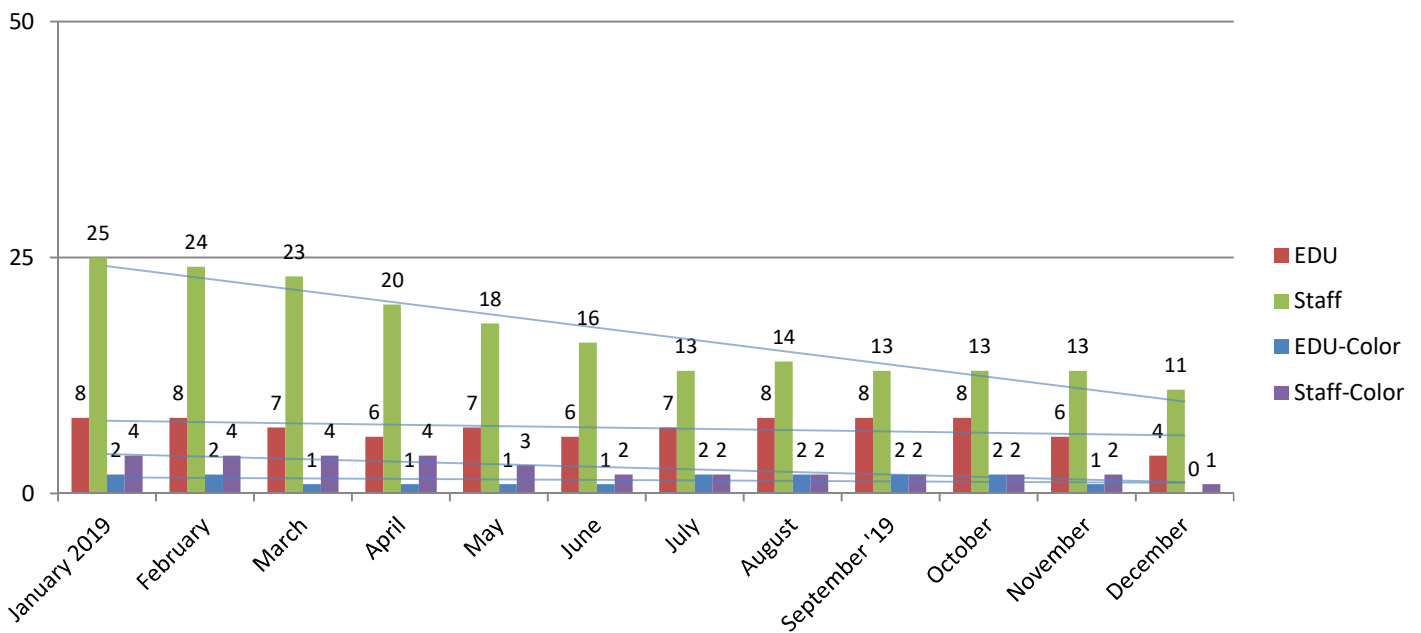

METROPOLIA PRINT STATISTICS PAST 12 MONTHS IN 2019

Prints Total (MFD & Network Printers)

Number of Network Printers

METROPOLIA PRINT STATISTICS PAST 12 MONTHS IN 2019

MultiFunction Devices (MFD)

METROPOLIA PRINT STATISTICS PAST 12 MONTHS IN 2019

METROPOLIA PRINT STATISTICS PAST 12 MONTHS IN 2019

NETWORK PRINTERS

Network Prints by User Group

Network Printers by User Type

METROPOLIA PRINT STATISTICS PAST 12 MONTHS IN 2019

PAPERCUT-STATISTICS