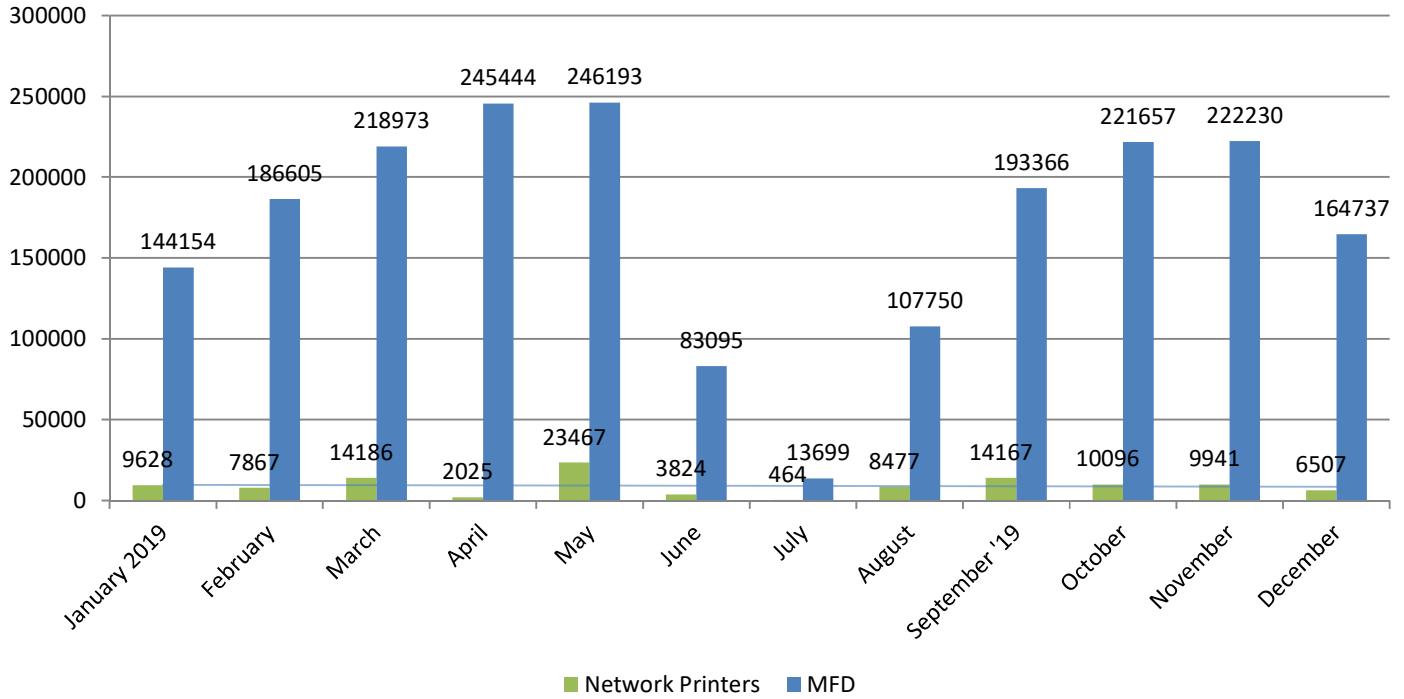

METROPOLIA PRINT STATISTICS PAST 12 MONTHS IN 2019

Prints Total (MFD & Network Printers)

Number of Network Printers

METROPOLIA PRINT STATISTICS PAST 12 MONTHS IN 2019

MultiFunction Devices (MFD)

METROPOLIA PRINT STATISTICS PAST 12 MONTHS IN 2019

METROPOLIA PRINT STATISTICS PAST 12 MONTHS IN 2019

NETWORK PRINTERS

Network Prints by User Group

Network Printers by User Type

METROPOLIA PRINT STATISTICS PAST 12 MONTHS IN 2019

PAPERCUT-STATISTICS