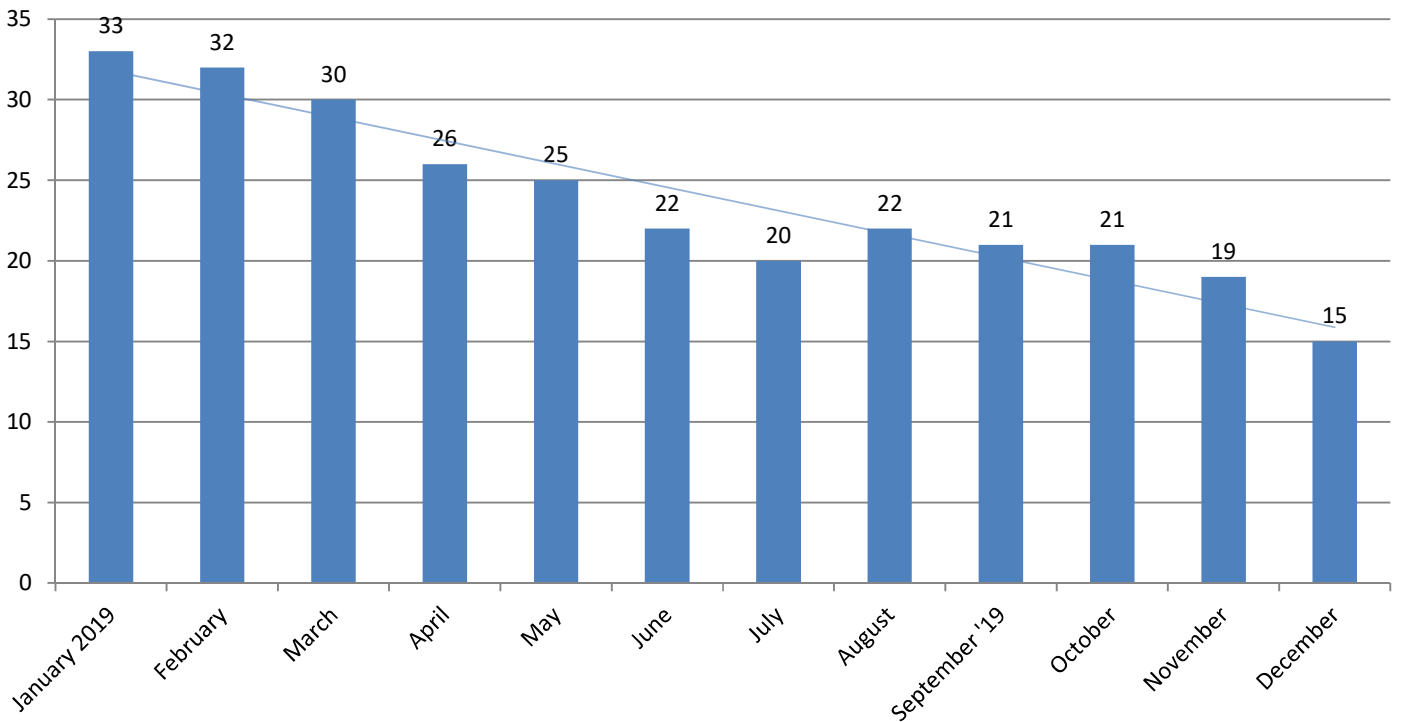

METROPOLIA PRINT STATISTICS PAST 12 MONTHS IN 2019

Prints Total (MFD & Network Printers)

Number of Network Printers

METROPOLIA PRINT STATISTICS PAST 12 MONTHS IN 2019

MultiFunction Devices (MFD)

METROPOLIA PRINT STATISTICS PAST 12 MONTHS IN 2019

METROPOLIA PRINT STATISTICS PAST 12 MONTHS IN 2019

NETWORK PRINTERS

Network Prints by User Group

Network Printers by User Type

METROPOLIA PRINT STATISTICS PAST 12 MONTHS IN 2019

PAPERCUT-STATISTICS