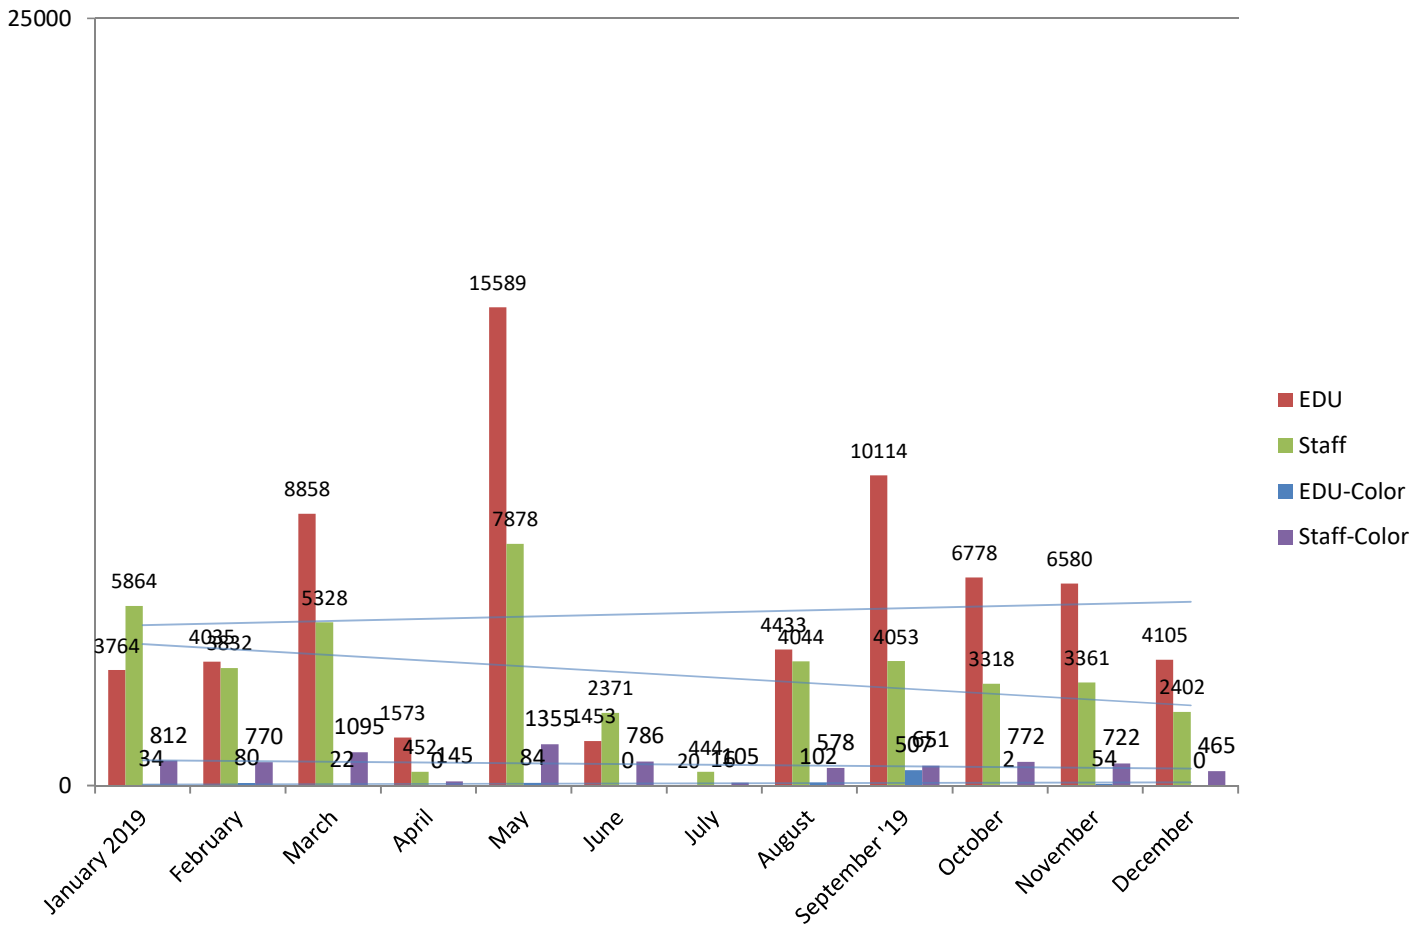

METROPOLIA PRINT STATISTICS PAST 12 MONTHS

Prints Total (MFD & Network Printers)

Number of Network Printers

METROPOLIA PRINT STATISTICS PAST 12 MONTHS

MultiFunction Devices (MFD)

METROPOLIA PRINT STATISTICS PAST 12 MONTHS

METROPOLIA PRINT STATISTICS PAST 12 MONTHS

NETWORK PRINTERS

Network Prints by User Group

Network Printers by User Type

METROPOLIA PRINT STATISTICS PAST 12 MONTHS

PAPERCUT-STATISTICS