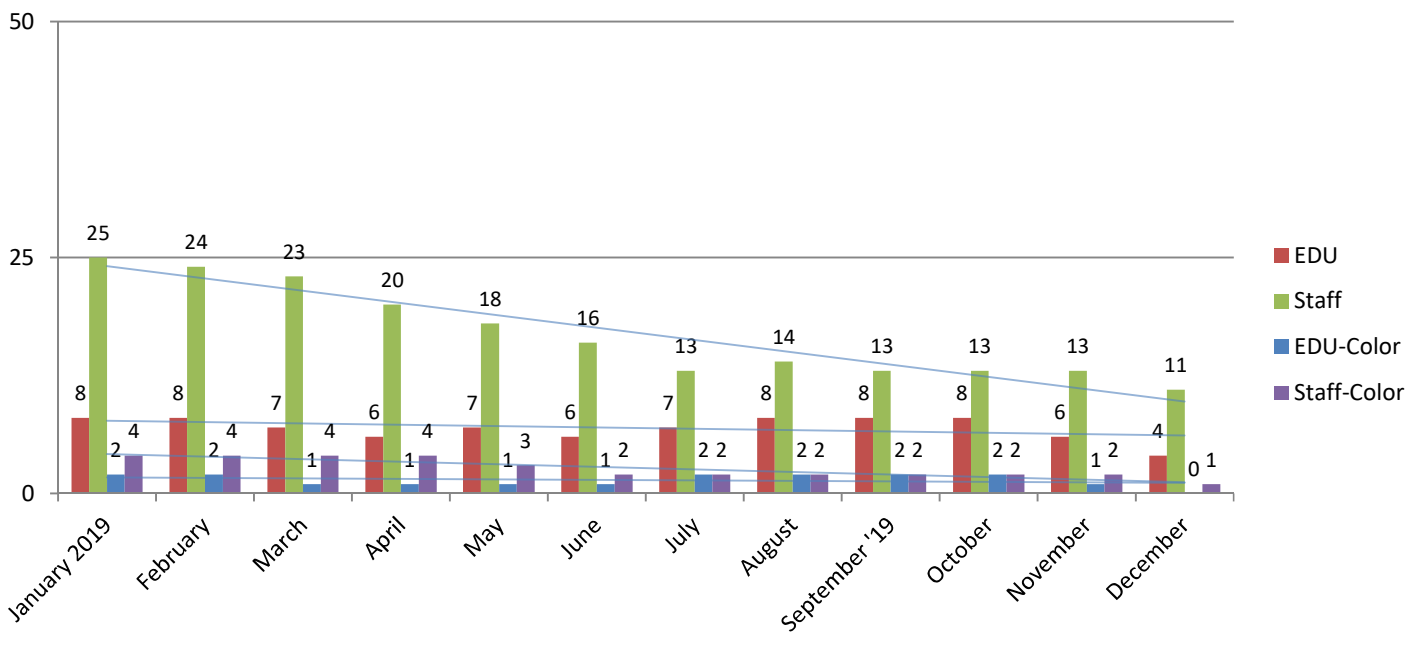

METROPOLIA PRINT STATISTICS PAST 12 MONTHS

Prints Total (MFD & Network Printers)

Number of Network Printers

METROPOLIA PRINT STATISTICS PAST 12 MONTHS

MultiFunction Devices (MFD)

METROPOLIA PRINT STATISTICS PAST 12 MONTHS

METROPOLIA PRINT STATISTICS PAST 12 MONTHS

NETWORK PRINTERS

Network Prints by User Group

Network Printers by User Type

METROPOLIA PRINT STATISTICS PAST 12 MONTHS

PAPERCUT-STATISTICS