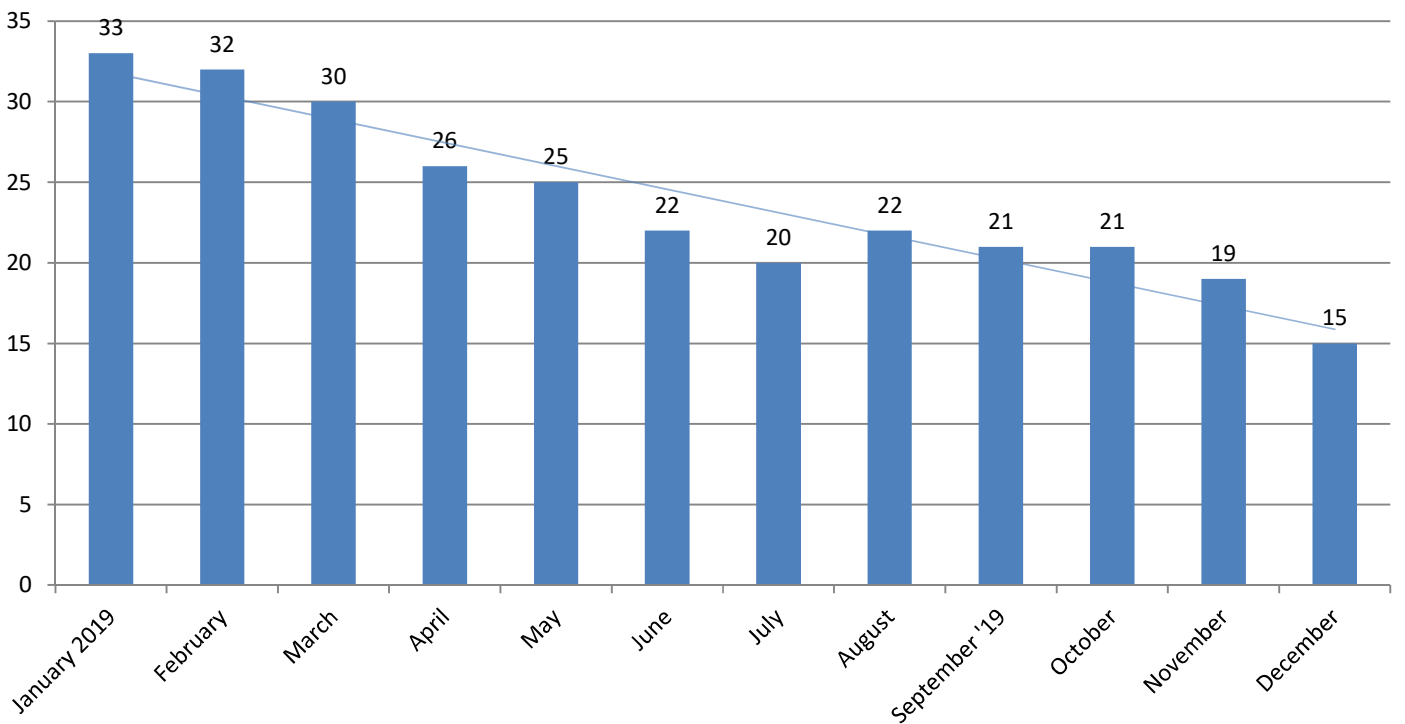

METROPOLIA PRINT STATISTICS PAST 12 MONTHS

Prints Total (MFD & Network Printers)

Number of Network Printers

METROPOLIA PRINT STATISTICS PAST 12 MONTHS

MultiFunction Devices (MFD)

METROPOLIA PRINT STATISTICS PAST 12 MONTHS

METROPOLIA PRINT STATISTICS PAST 12 MONTHS

NETWORK PRINTERS

Network Prints by User Group

Network Printers by User Type

METROPOLIA PRINT STATISTICS PAST 12 MONTHS

PAPERCUT-STATISTICS