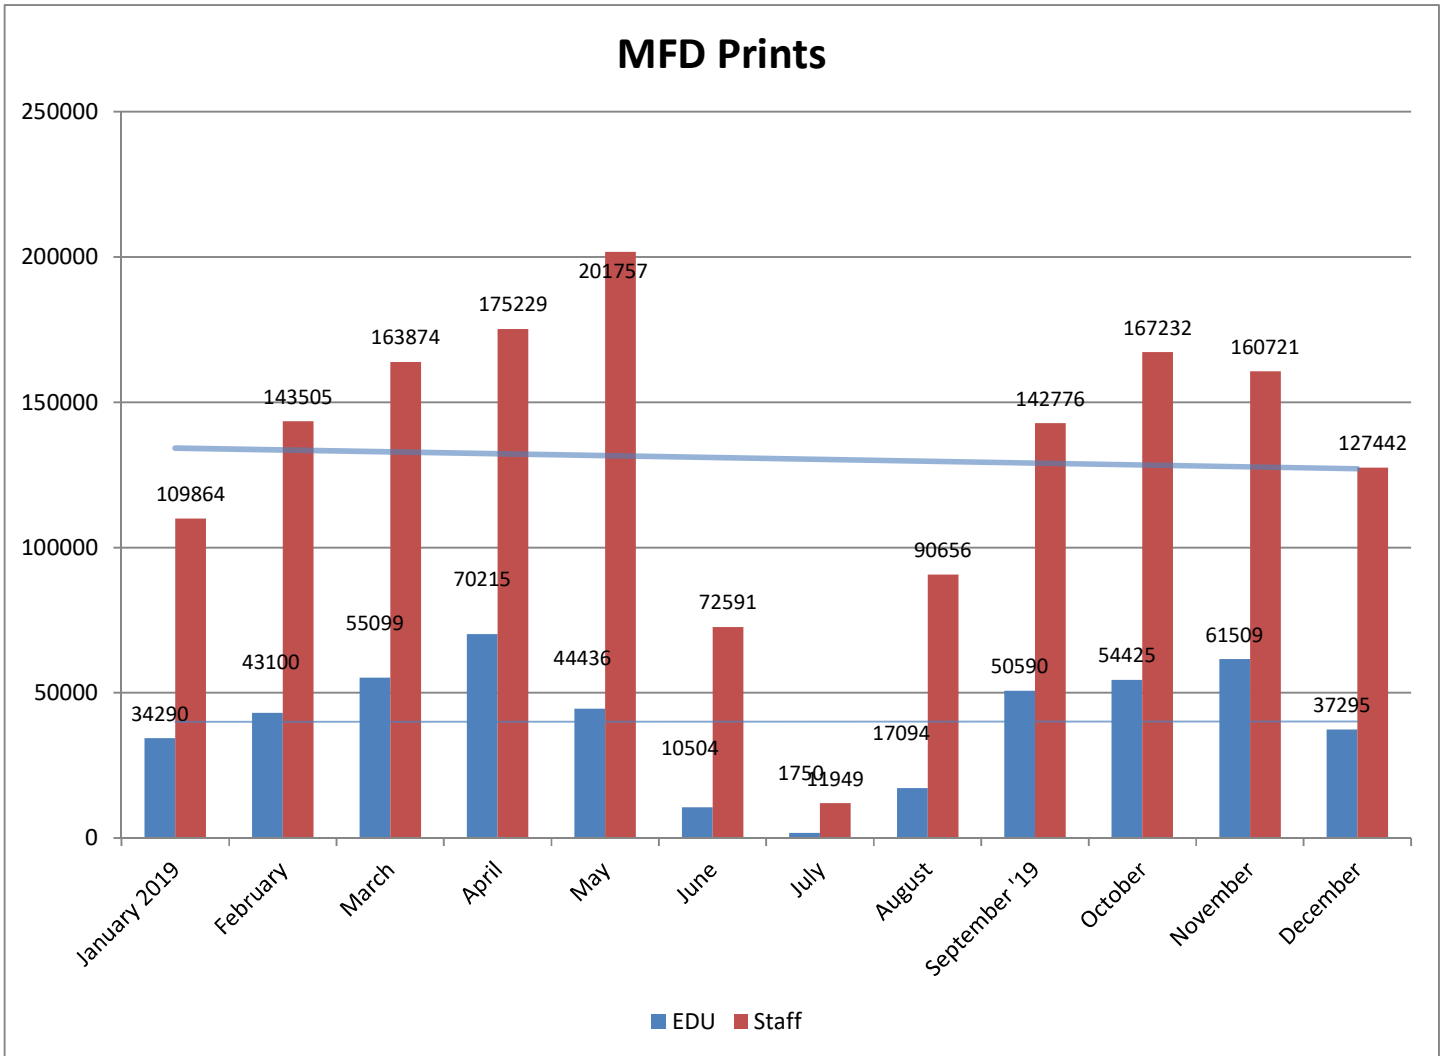

METROPOLIA PRINT STATISTICS PAST 12 MONTHS

Prints Total (MFD & Network Printers)

Number of Network Printers

METROPOLIA PRINT STATISTICS PAST 12 MONTHS

MultiFunction Devices (MFD)

METROPOLIA PRINT STATISTICS PAST 12 MONTHS

METROPOLIA PRINT STATISTICS PAST 12 MONTHS

NETWORK PRINTERS

Network Prints by User Group

Network Printers by User Type

METROPOLIA PRINT STATISTICS PAST 12 MONTHS

PAPERCUT-STATISTICS