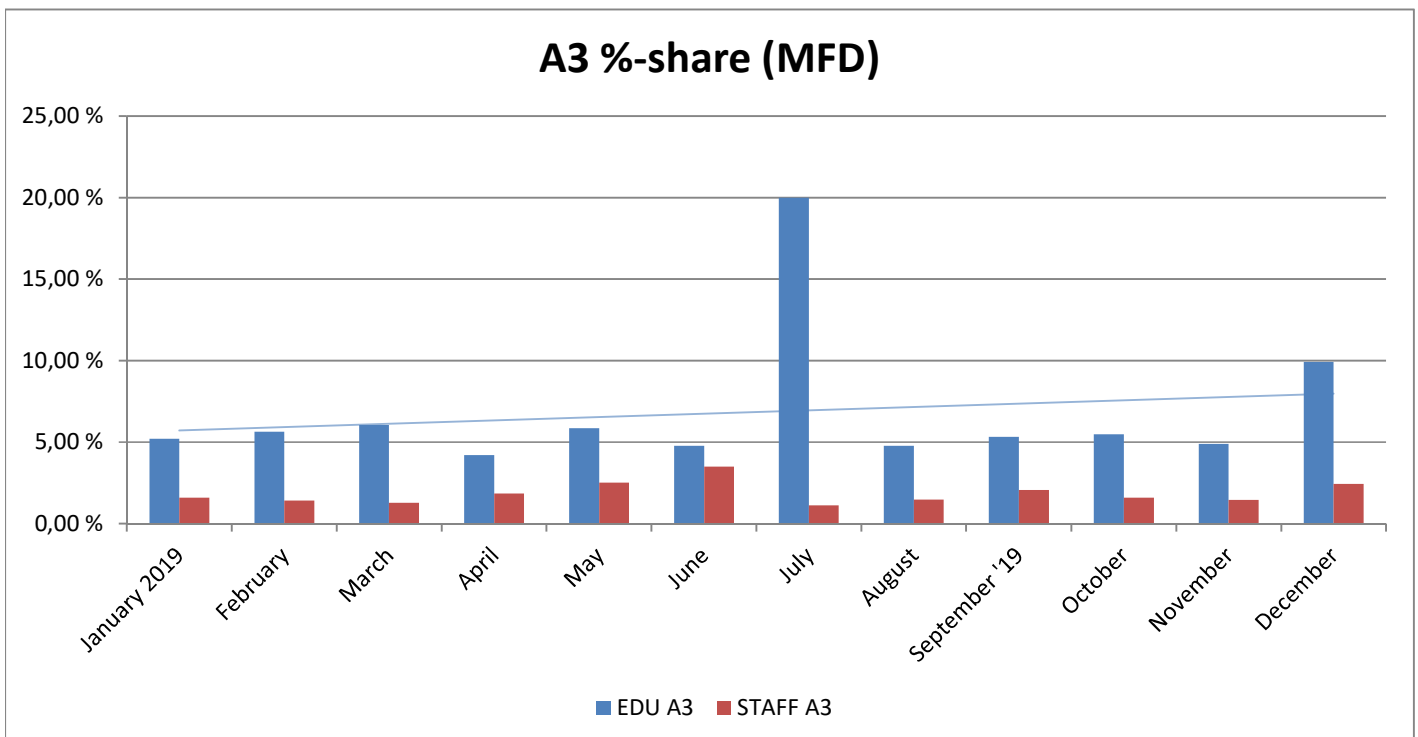

METROPOLIA PRINT STATISTICS PAST 12 MONTHS

Prints Total (MFD & Network Printers)

Number of Network Printers

METROPOLIA PRINT STATISTICS PAST 12 MONTHS

MultiFunction Devices (MFD)

METROPOLIA PRINT STATISTICS PAST 12 MONTHS

METROPOLIA PRINT STATISTICS PAST 12 MONTHS

NETWORK PRINTERS

Network Prints by User Group

Network Printers by User Type

METROPOLIA PRINT STATISTICS PAST 12 MONTHS

PAPERCUT-STATISTICS