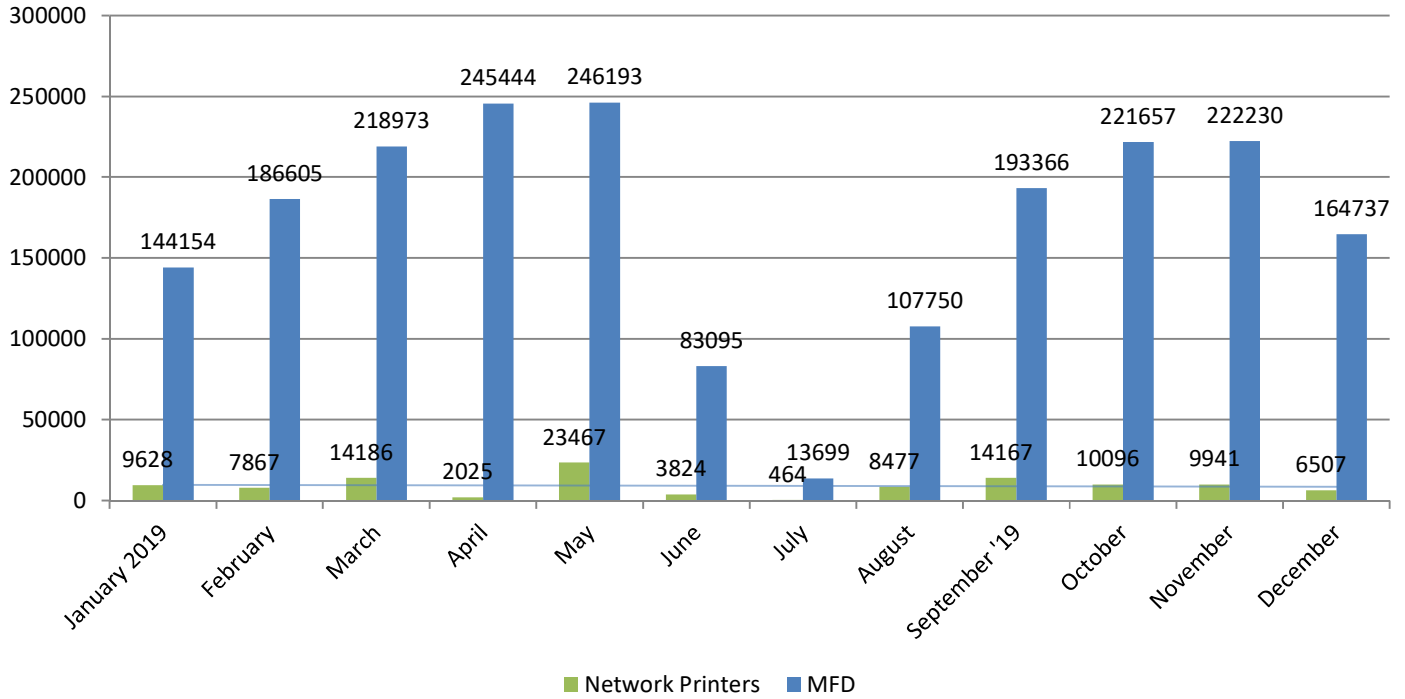

METROPOLIA PRINT STATISTICS PAST 12 MONTHS

Prints Total (MFD & Network Printers)

Number of Network Printers

METROPOLIA PRINT STATISTICS PAST 12 MONTHS

MultiFunction Devices (MFD)

METROPOLIA PRINT STATISTICS PAST 12 MONTHS

METROPOLIA PRINT STATISTICS PAST 12 MONTHS

NETWORK PRINTERS

Network Prints by User Group

Network Printers by User Type

METROPOLIA PRINT STATISTICS PAST 12 MONTHS

PAPERCUT-STATISTICS