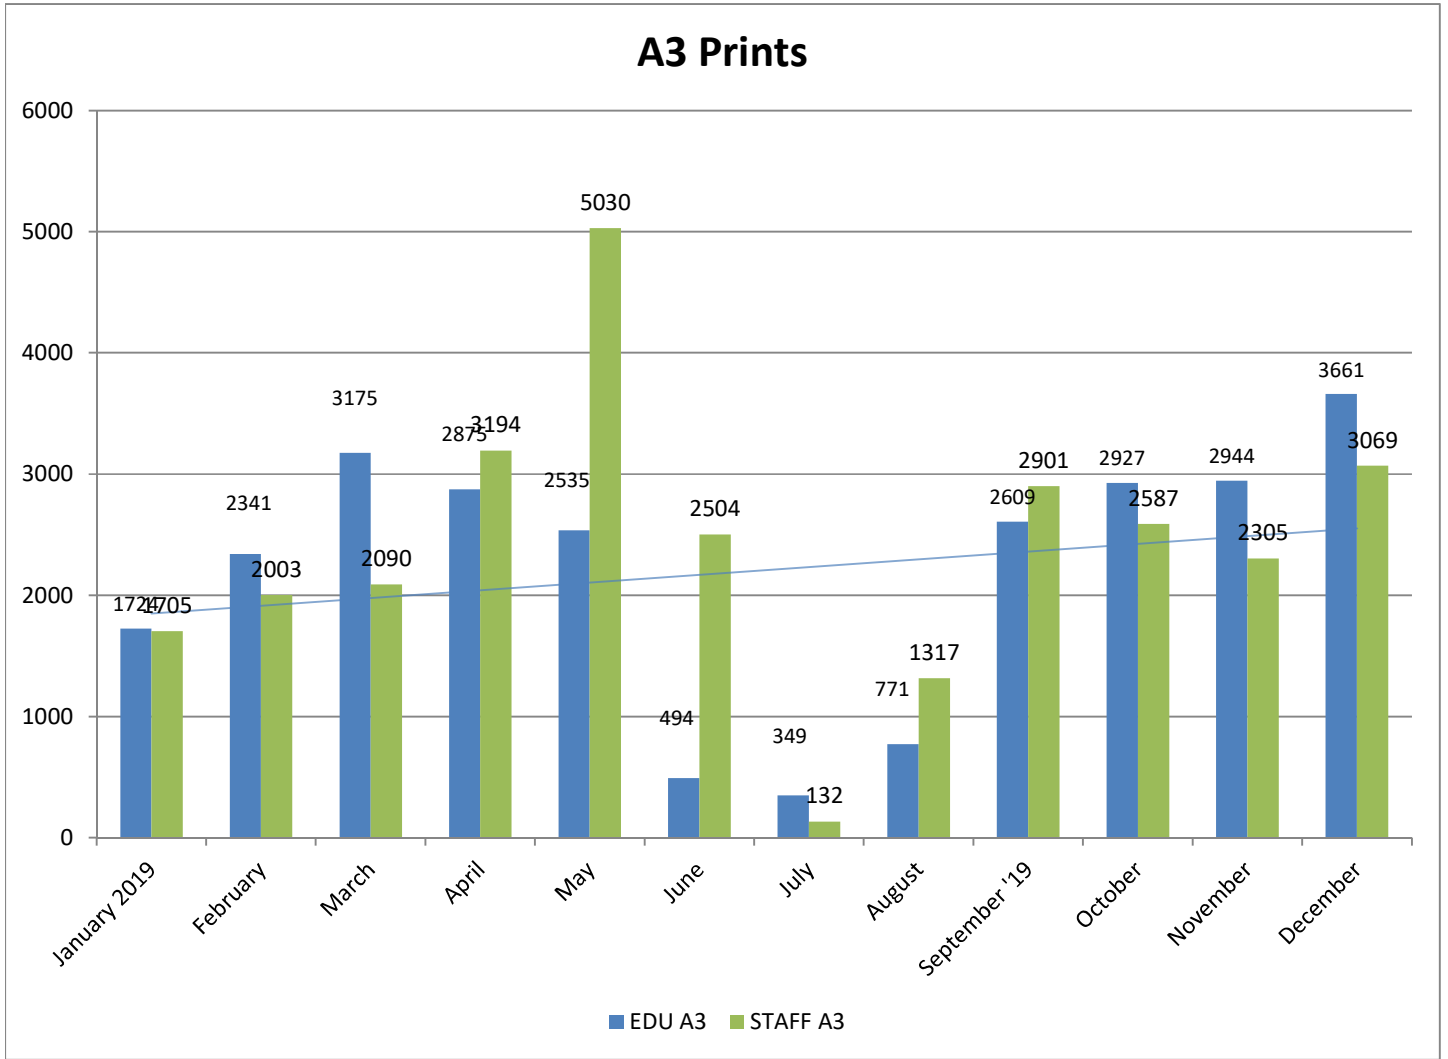

METROPOLIA PRINT STATISTICS PAST 12 MONTHS

Prints Total (MFD & Network Printers)

Number of Network Printers

METROPOLIA PRINT STATISTICS PAST 12 MONTHS

MultiFunction Devices (MFD)

METROPOLIA PRINT STATISTICS PAST 12 MONTHS

METROPOLIA PRINT STATISTICS PAST 12 MONTHS

NETWORK PRINTERS

Network Prints by User Group

Network Printers by User Type

METROPOLIA PRINT STATISTICS PAST 12 MONTHS

PAPERCUT-STATISTICS