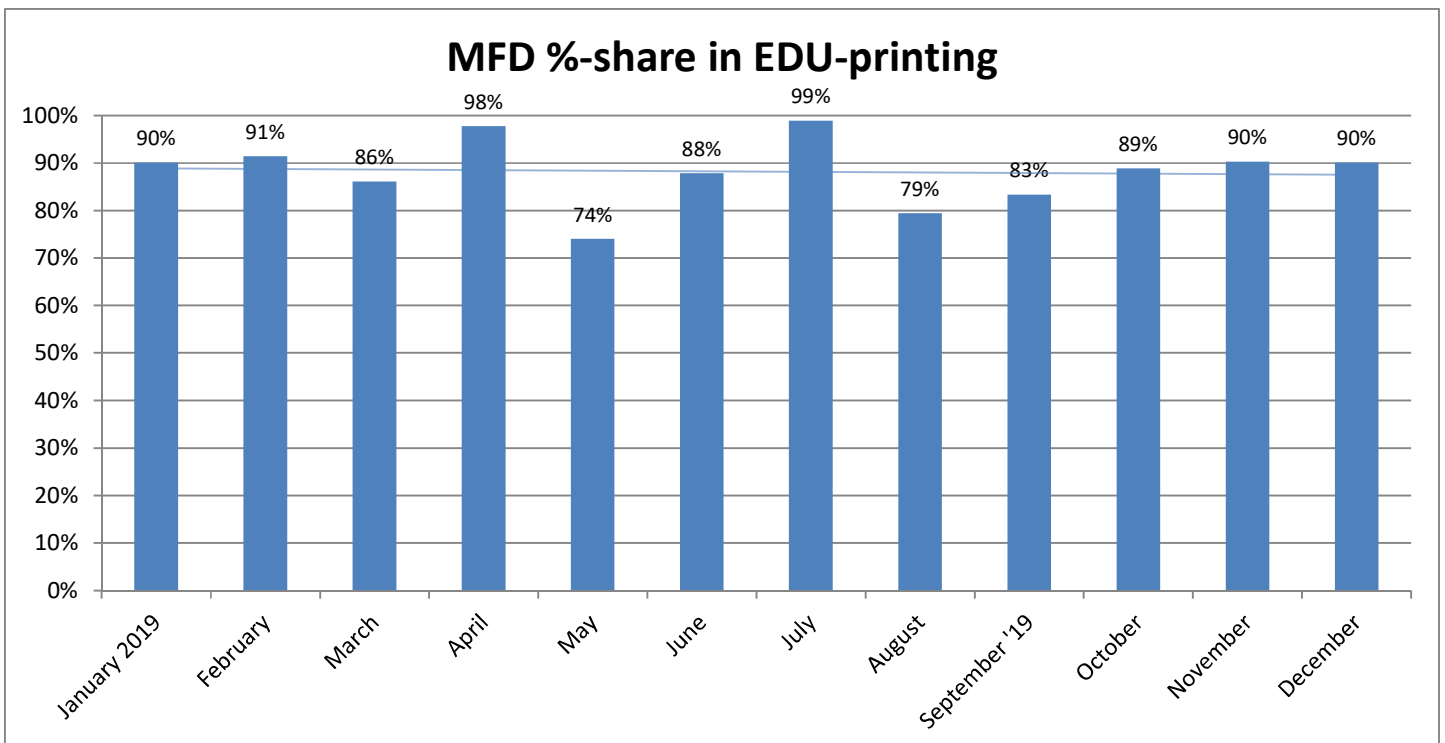

METROPOLIA PRINT STATISTICS PAST 12 MONTHS

Prints Total (MFD & Network Printers)

Number of Network Printers

METROPOLIA PRINT STATISTICS PAST 12 MONTHS

MultiFunction Devices (MFD)

METROPOLIA PRINT STATISTICS PAST 12 MONTHS

METROPOLIA PRINT STATISTICS PAST 12 MONTHS

NETWORK PRINTERS

Network Prints by User Group

Network Printers by User Type

METROPOLIA PRINT STATISTICS PAST 12 MONTHS

PAPERCUT-STATISTICS