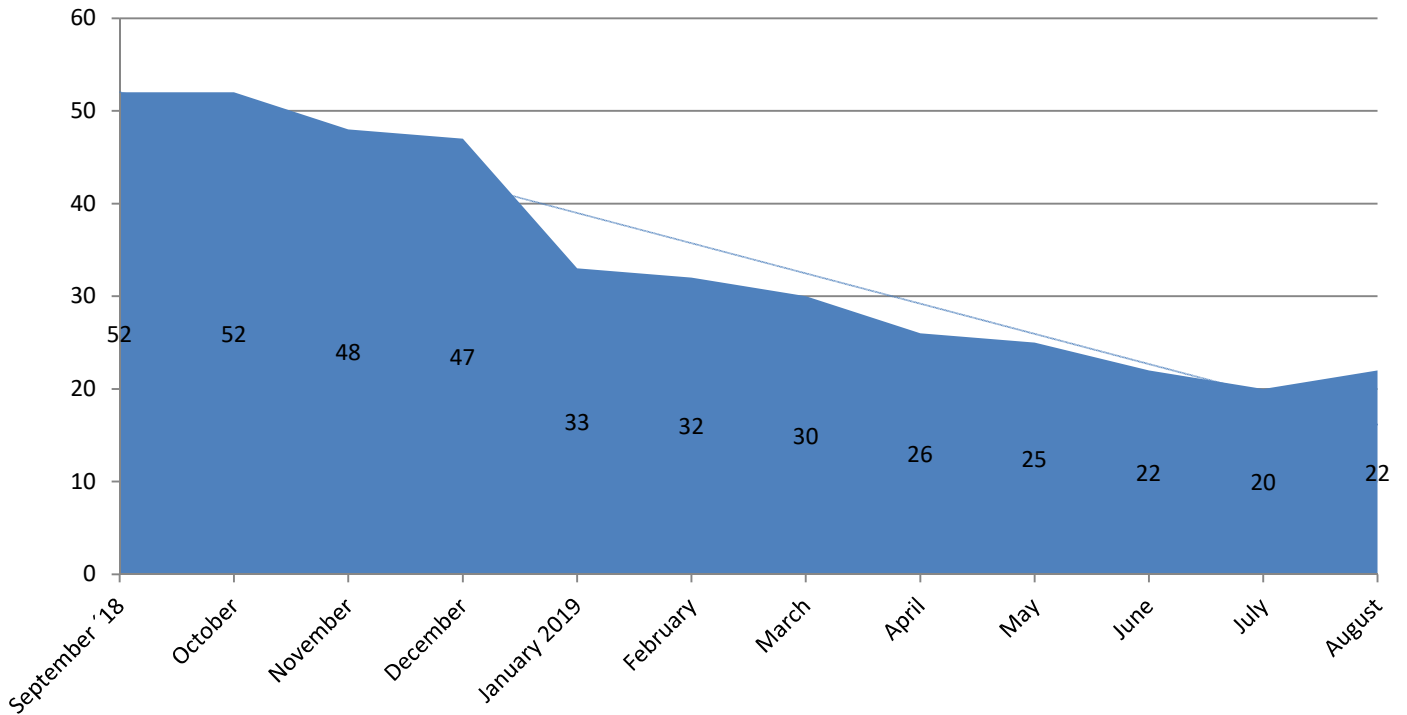

METROPOLIA PRINT STATISTICS PAST 12 MONTHS

Prints Total (MFD & Network Printers)

Number of Network Printers

METROPOLIA PRINT STATISTICS PAST 12 MONTHS

MultiFunction Devices (MFD)

METROPOLIA PRINT STATISTICS PAST 12 MONTHS

METROPOLIA PRINT STATISTICS PAST 12 MONTHS

NETWORK PRINTERS

Network Prints by User Group

Network Printers by User Type

**METROPOLIA PRINT STATISTICS
PAST 12 MONTHS**

PAPERCUT-STATISTICS

**Number of Monthly Users
(MFD)**