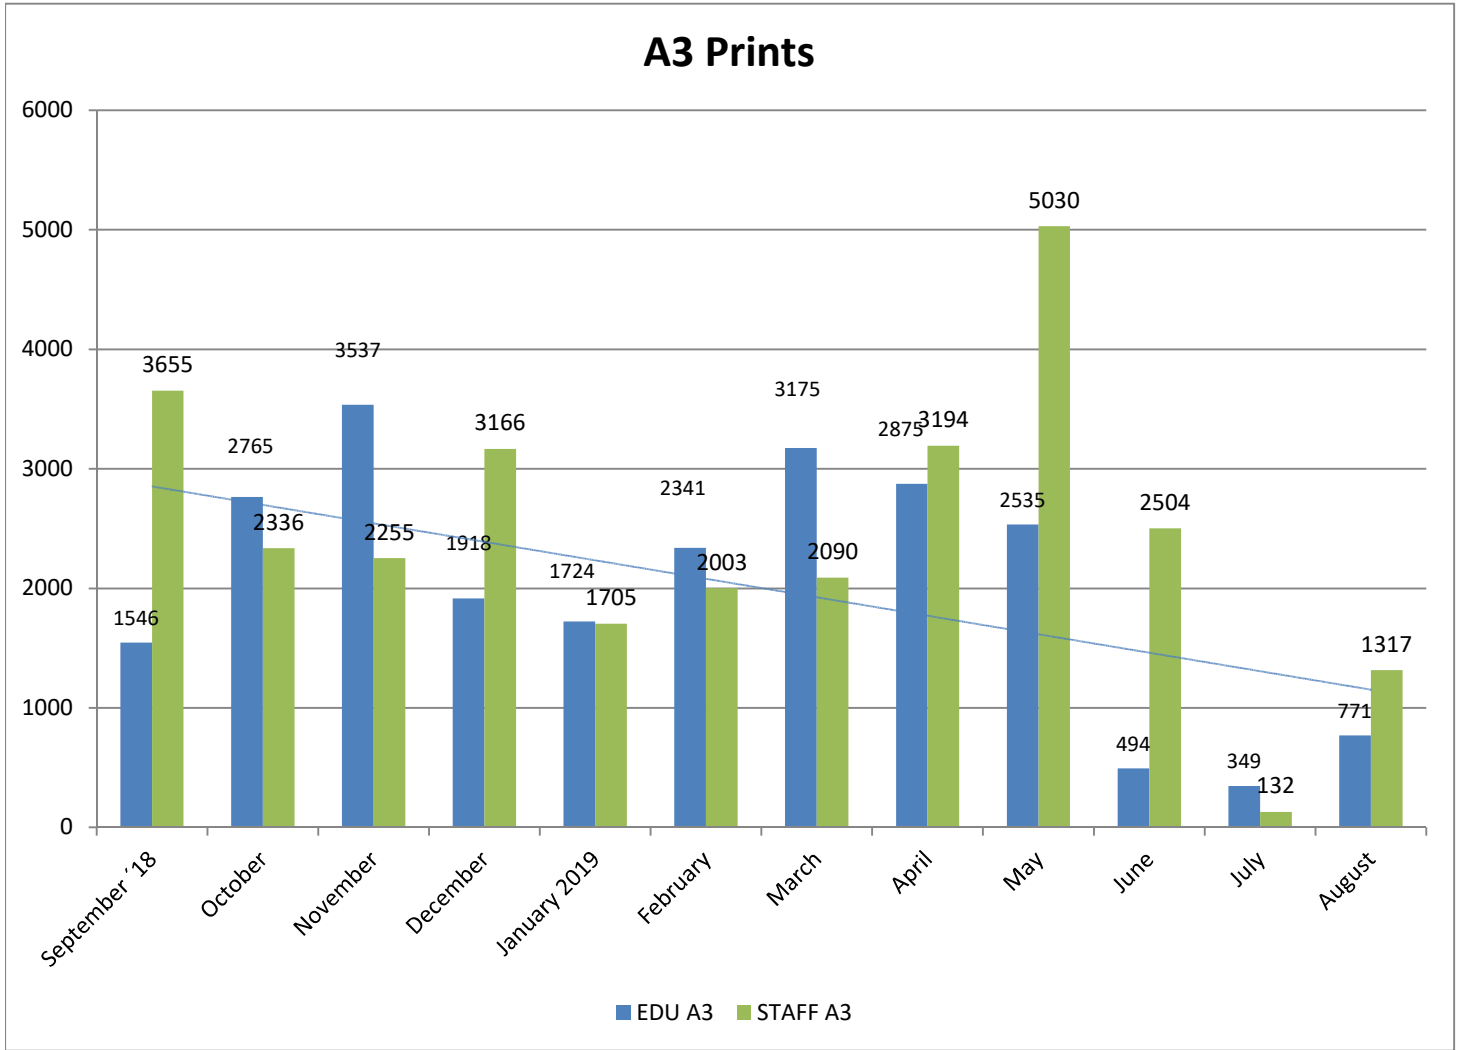

METROPOLIA PRINT STATISTICS PAST 12 MONTHS

Prints Total (MFD & Network Printers)

Number of Network Printers

METROPOLIA PRINT STATISTICS PAST 12 MONTHS

MultiFunction Devices (MFD)

METROPOLIA PRINT STATISTICS PAST 12 MONTHS

METROPOLIA PRINT STATISTICS PAST 12 MONTHS

NETWORK PRINTERS

Network Prints by User Group

Network Printers by User Type

**METROPOLIA PRINT STATISTICS
PAST 12 MONTHS**

PAPERCUT-STATISTICS

**Number of Monthly Users
(MFD)**

**Duplex- & Greyscale
(MFD)**