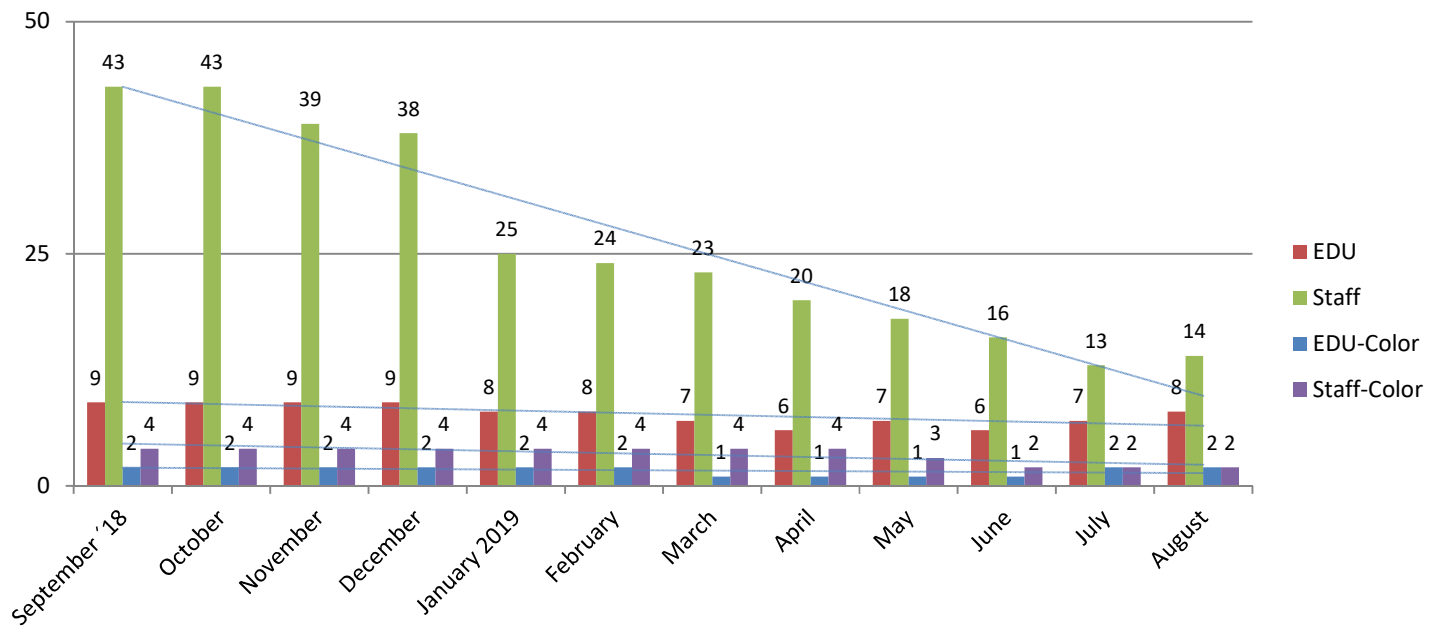

METROPOLIA PRINT STATISTICS PAST 12 MONTHS

Prints Total (MFD & Network Printers)

Number of Network Printers

METROPOLIA PRINT STATISTICS PAST 12 MONTHS

MultiFunction Devices (MFD)

METROPOLIA PRINT STATISTICS PAST 12 MONTHS

METROPOLIA PRINT STATISTICS PAST 12 MONTHS

NETWORK PRINTERS

Network Prints by User Group

Network Printers by User Type

**METROPOLIA PRINT STATISTICS
PAST 12 MONTHS**

PAPERCUT-STATISTICS

**Number of Monthly Users
(MFD)**