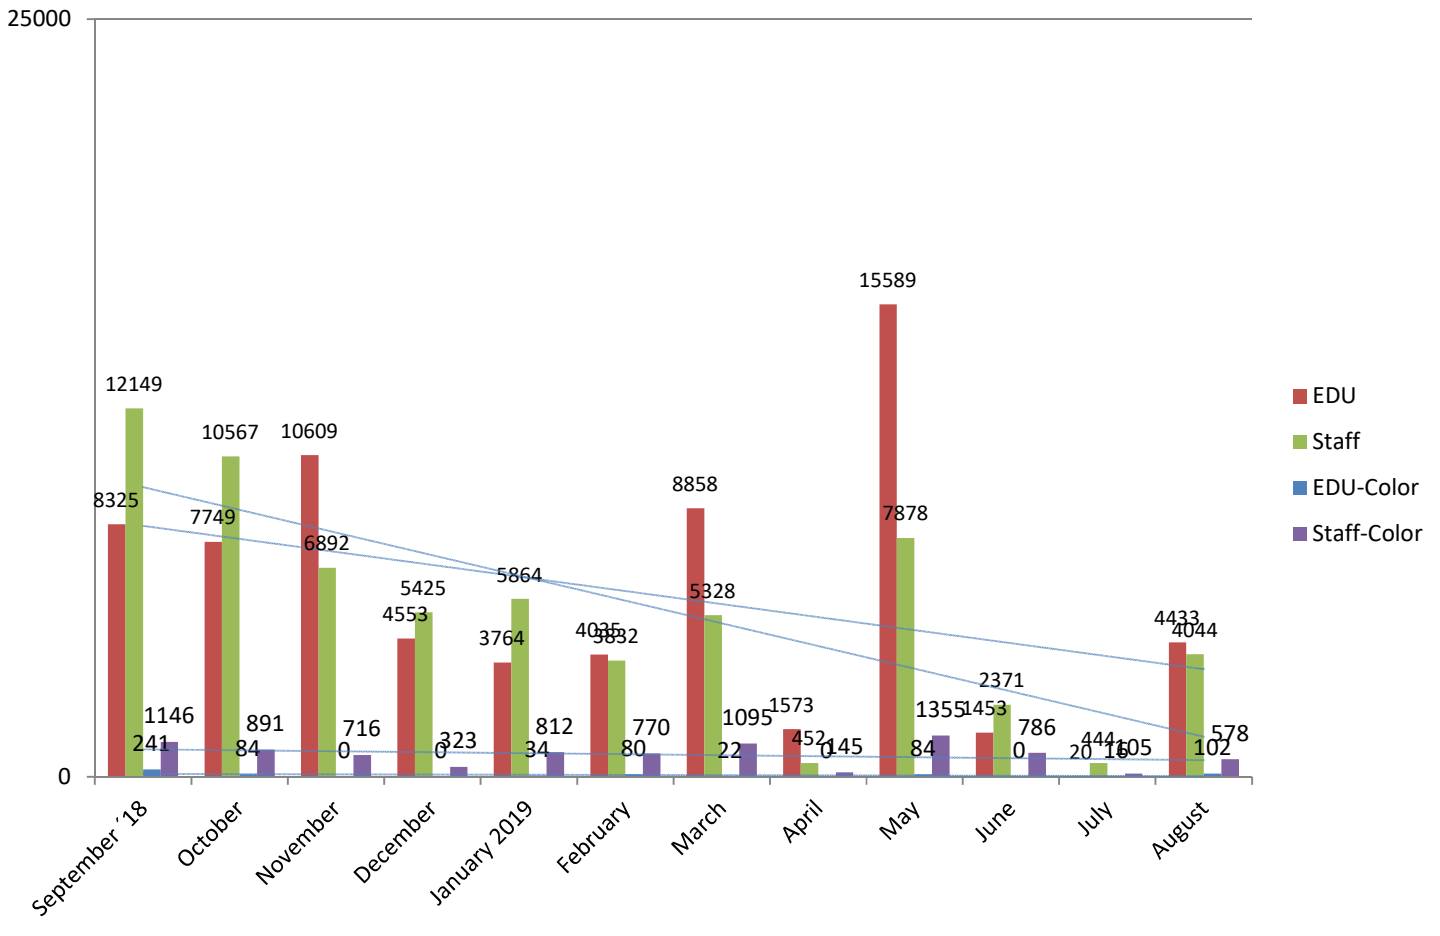

METROPOLIA PRINT STATISTICS PAST 12 MONTHS

Prints Total (MFD & Network Printers)

Number of Network Printers

METROPOLIA PRINT STATISTICS PAST 12 MONTHS

MultiFunction Devices (MFD)

METROPOLIA PRINT STATISTICS PAST 12 MONTHS

METROPOLIA PRINT STATISTICS PAST 12 MONTHS

NETWORK PRINTERS

Network Prints by User Group

Network Printers by User Type

**METROPOLIA PRINT STATISTICS
PAST 12 MONTHS**

PAPERCUT-STATISTICS

**Number of Monthly Users
(MFD)**