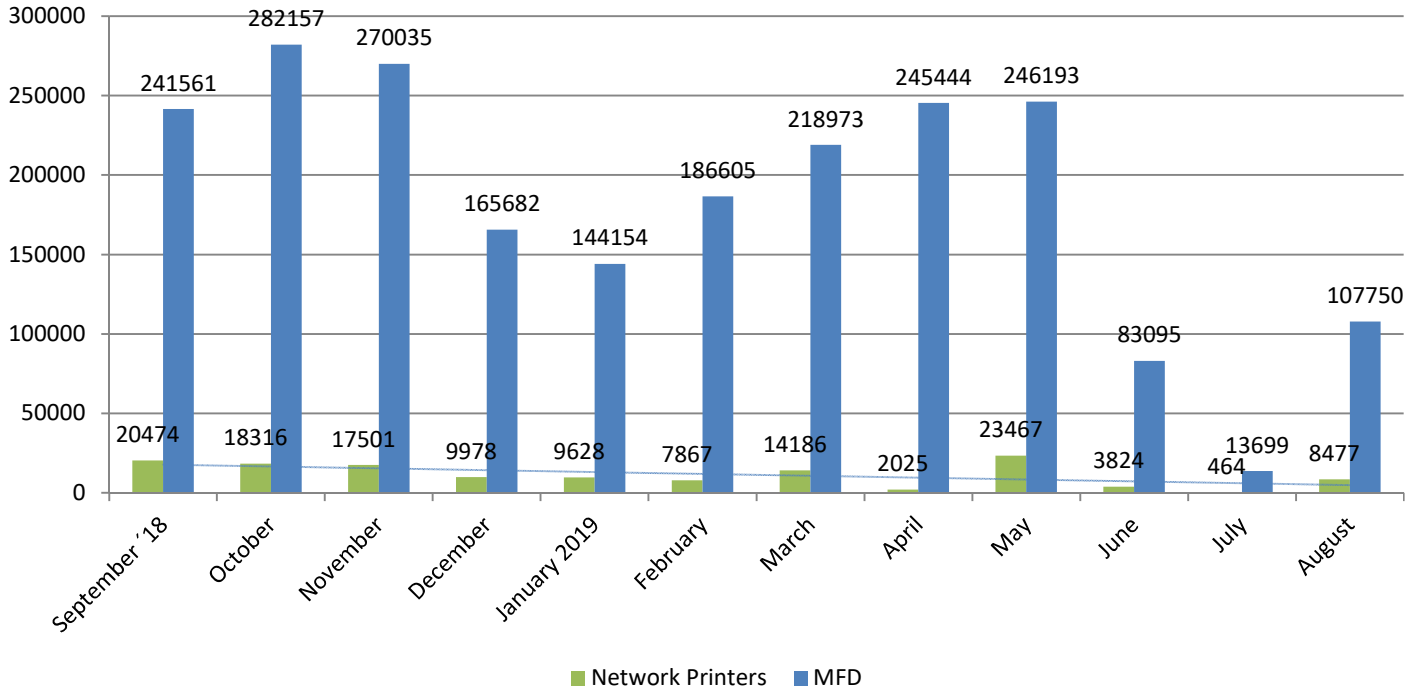

METROPOLIA PRINT STATISTICS PAST 12 MONTHS

Prints Total (MFD & Network Printers)

Number of Network Printers

METROPOLIA PRINT STATISTICS PAST 12 MONTHS

MultiFunction Devices (MFD)

METROPOLIA PRINT STATISTICS PAST 12 MONTHS

METROPOLIA PRINT STATISTICS PAST 12 MONTHS

NETWORK PRINTERS

Network Prints by User Group

Network Printers by User Type

**METROPOLIA PRINT STATISTICS
PAST 12 MONTHS**

PAPERCUT-STATISTICS

**Number of Monthly Users
(MFD)**