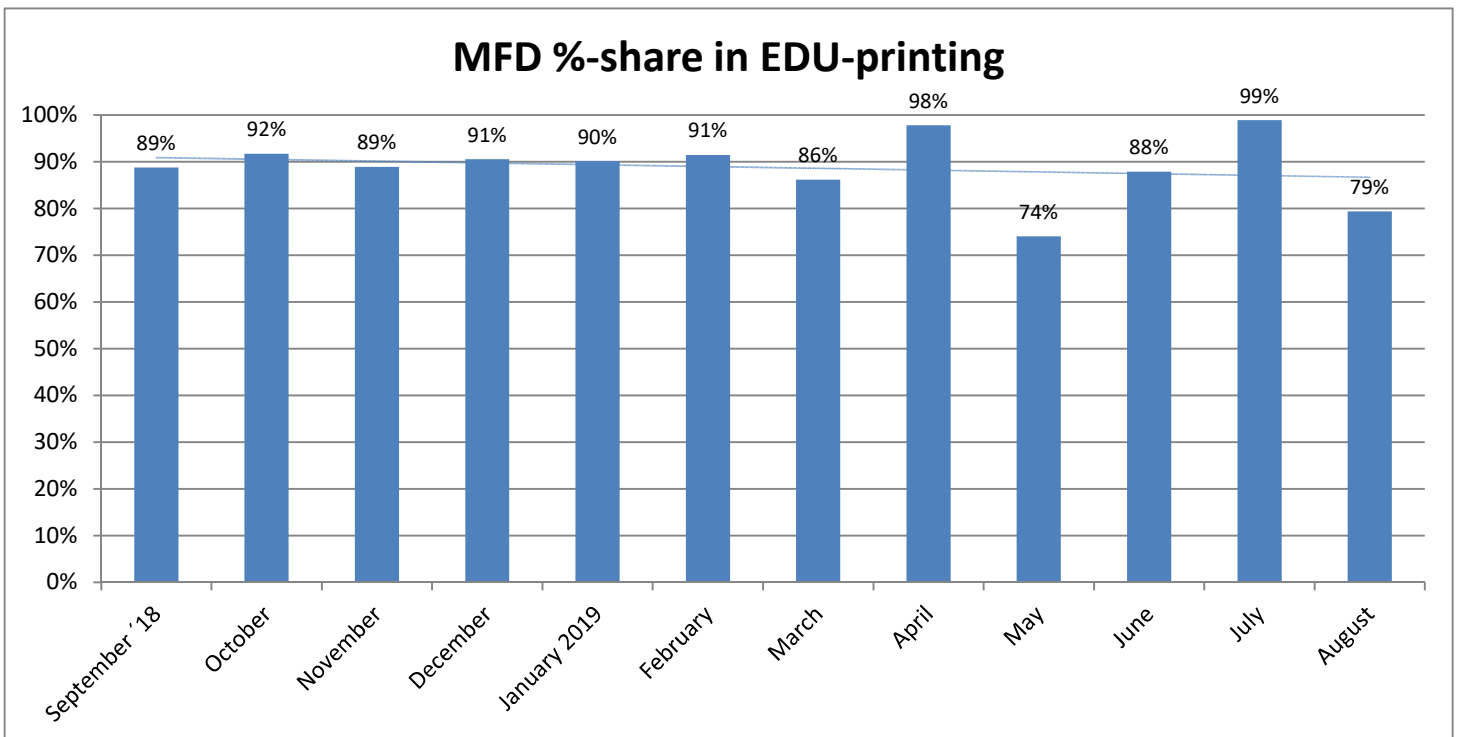

METROPOLIA PRINT STATISTICS PAST 12 MONTHS

Prints Total (MFD & Network Printers)

Number of Network Printers

METROPOLIA PRINT STATISTICS PAST 12 MONTHS

MultiFunction Devices (MFD)

METROPOLIA PRINT STATISTICS PAST 12 MONTHS

METROPOLIA PRINT STATISTICS PAST 12 MONTHS

NETWORK PRINTERS

Network Prints by User Group

Network Printers by User Type

**METROPOLIA PRINT STATISTICS
PAST 12 MONTHS**

PAPERCUT-STATISTICS

**Number of Monthly Users
(MFD)**