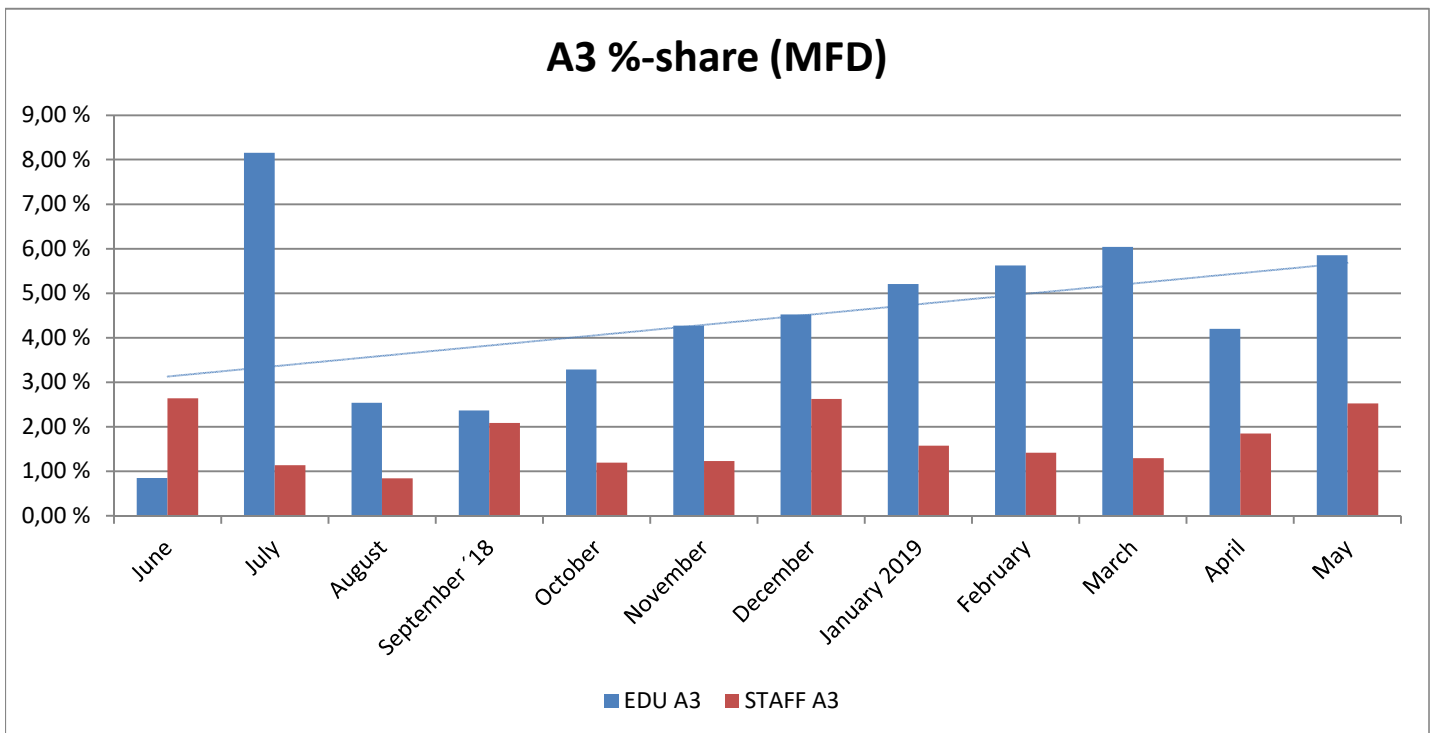

METROPOLIA PRINT STATISTICS PAST 12 MONTHS

Prints Total (MFD & Network Printers)

Number of Network Printers

METROPOLIA PRINT STATISTICS PAST 12 MONTHS

MultiFunction Devices (MFD)

METROPOLIA PRINT STATISTICS PAST 12 MONTHS

METROPOLIA PRINT STATISTICS PAST 12 MONTHS

NETWORK PRINTERS

Network Prints by User Group

Network Printers by User Type

**METROPOLIA PRINT STATISTICS
PAST 12 MONTHS**

PAPERCUT-STATISTICS

**Number of Monthly Users
(MFD)**