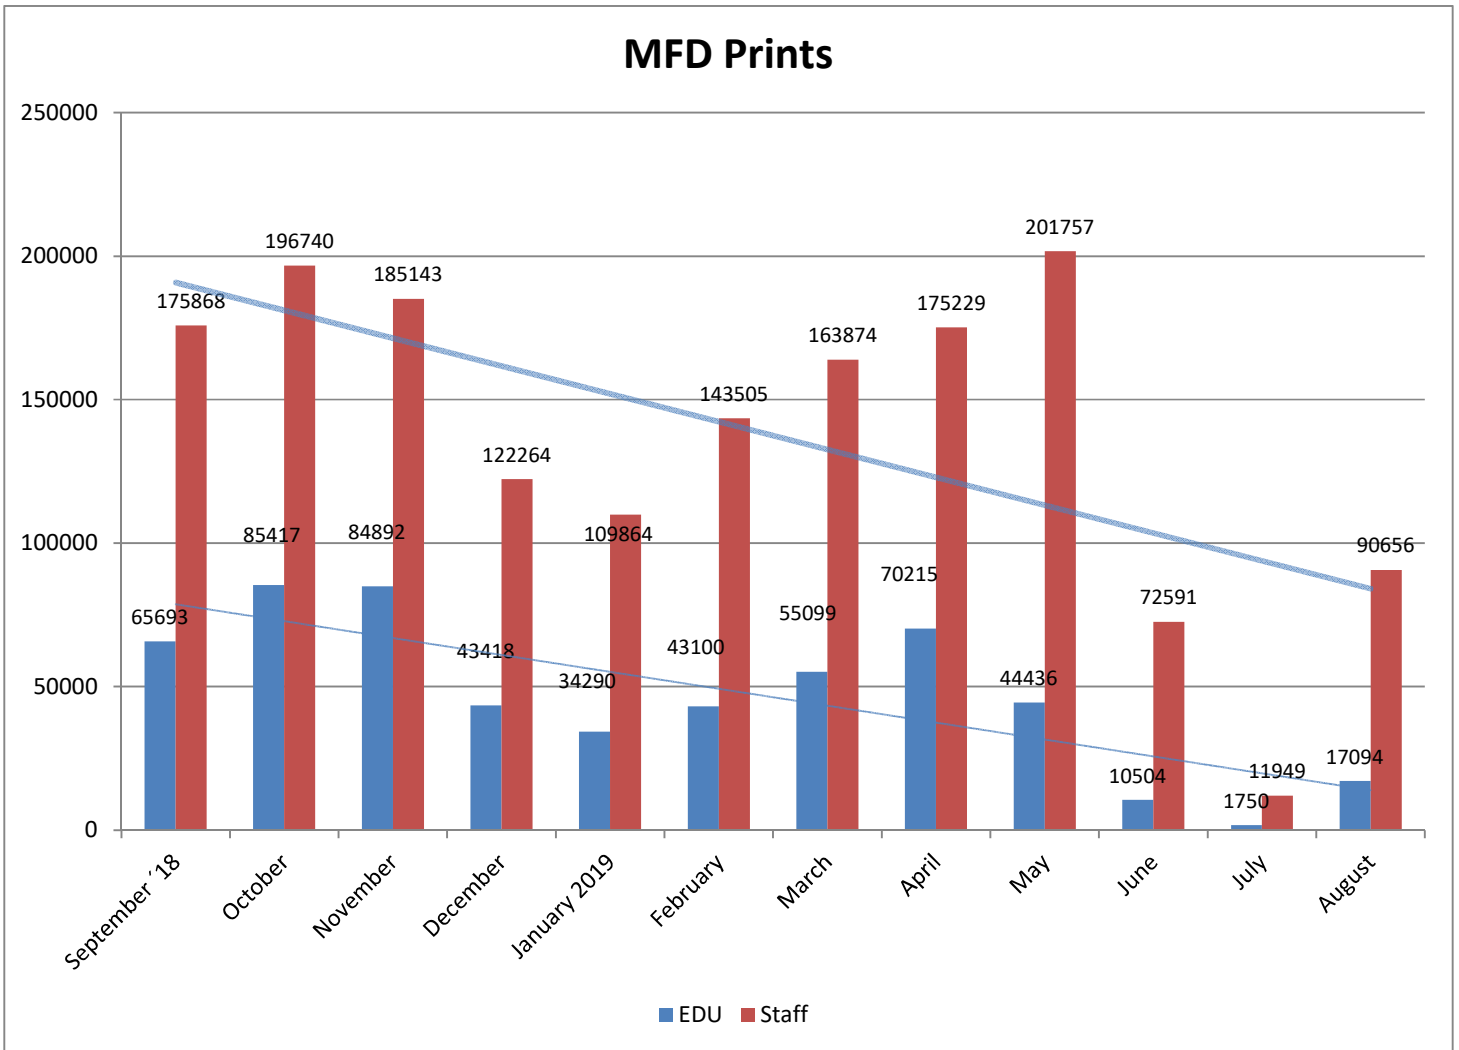

METROPOLIA PRINT STATISTICS PAST 12 MONTHS

Prints Total (MFD & Network Printers)

Number of Network Printers

METROPOLIA PRINT STATISTICS PAST 12 MONTHS

MultiFunction Devices (MFD)

METROPOLIA PRINT STATISTICS PAST 12 MONTHS

METROPOLIA PRINT STATISTICS PAST 12 MONTHS

NETWORK PRINTERS

Network Prints by User Group

Network Printers by User Type

**METROPOLIA PRINT STATISTICS
PAST 12 MONTHS**

PAPERCUT-STATISTICS

**Number of Monthly Users
(MFD)**

**Duplex- & Greyscale
(MFD)**