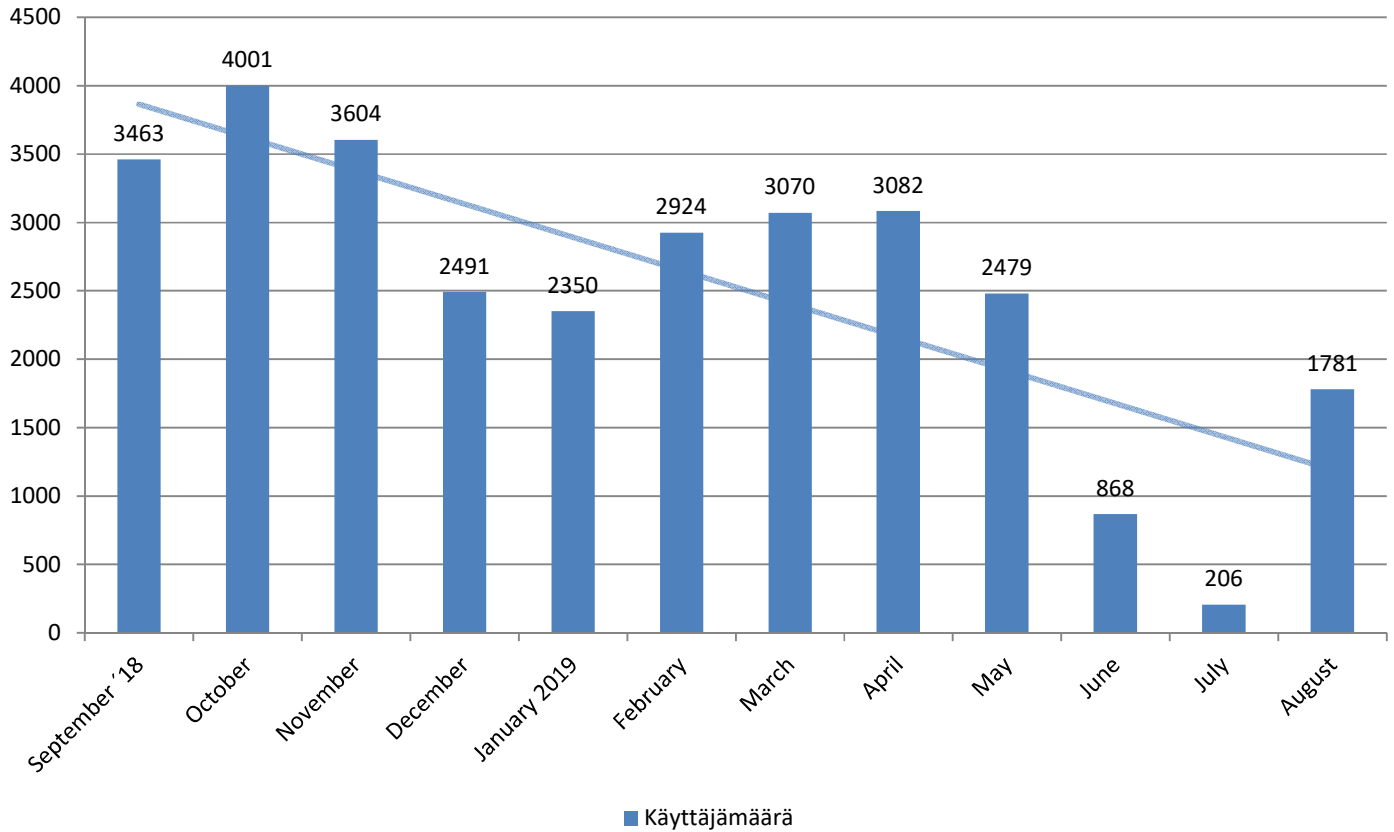

METROPOLIA PRINT STATISTICS PAST 12 MONTHS

NETWORK PRINTERS

Network Prints by User Group

Network Printers by User Type

**METROPOLIA PRINT STATISTICS
PAST 12 MONTHS**

PAPERCUT-STATISTICS

**Number of Monthly Users
(MFD)**