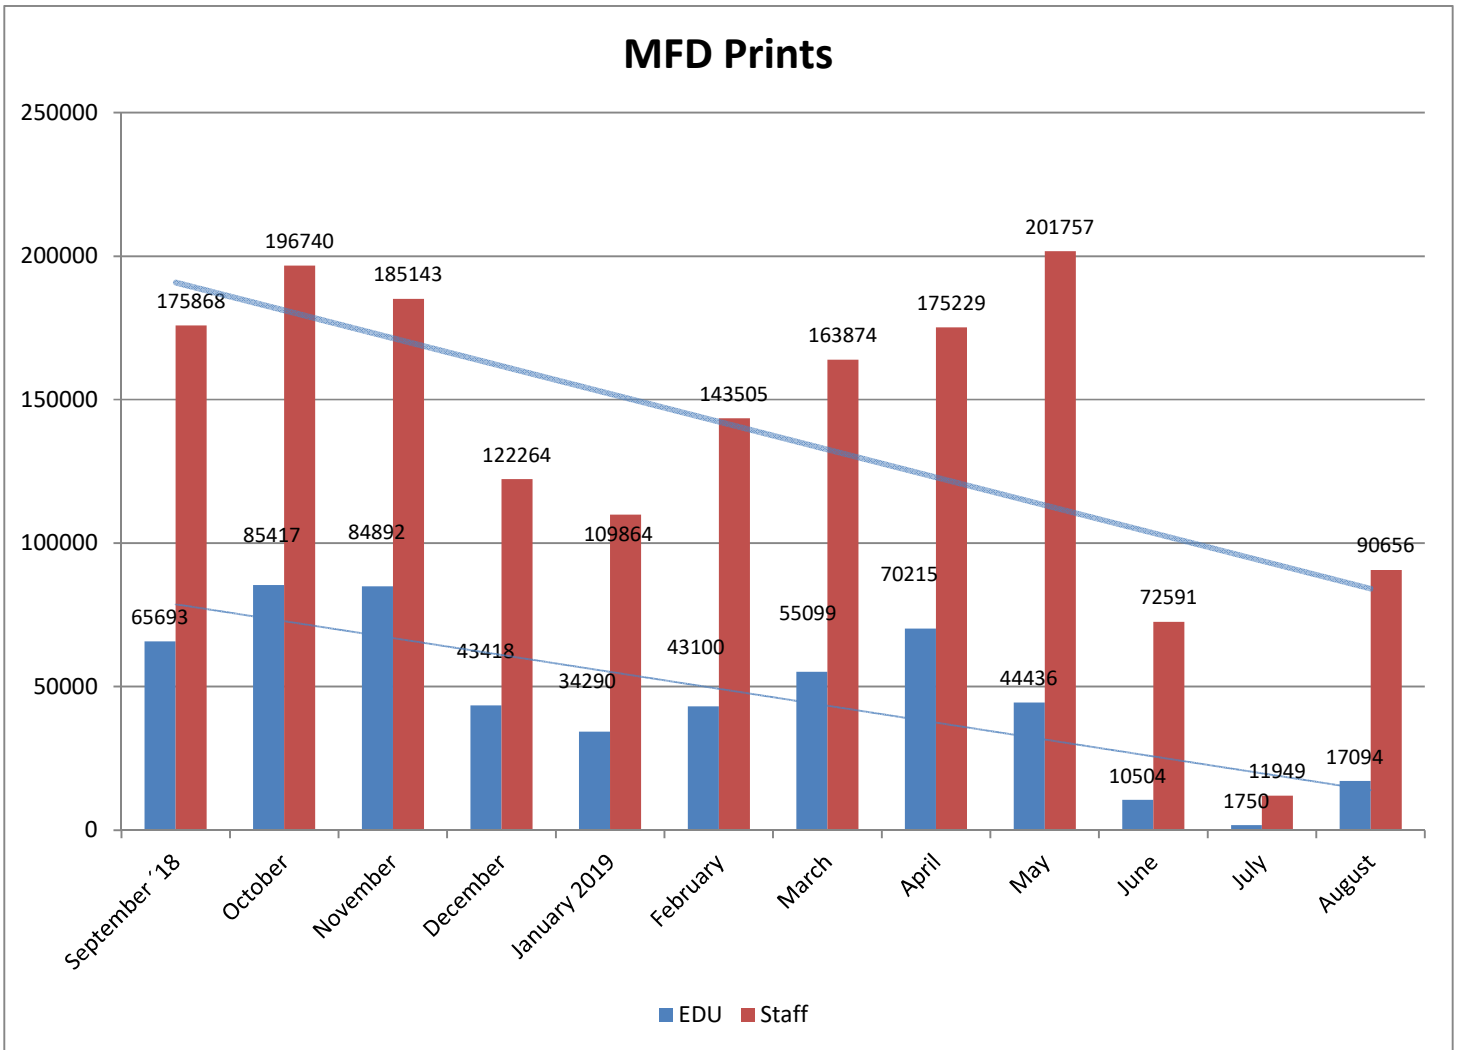

METROPOLIA PRINT STATISTICS PAST 12 MONTHS

Prints Total (MFD & Network Printers)

Number of Network Printers

METROPOLIA PRINT STATISTICS PAST 12 MONTHS

MultiFunction Devices (MFD)

METROPOLIA PRINT STATISTICS PAST 12 MONTHS

METROPOLIA PRINT STATISTICS PAST 12 MONTHS

NETWORK PRINTERS

Network Prints by User Group

Network Printers by User Type

METROPOLIA PRINT STATISTICS PAST 12 MONTHS

PAPERCUT-STATISTICS

Number of Monthly Users (MFD)

Duplex- & Greyscale (MFD)