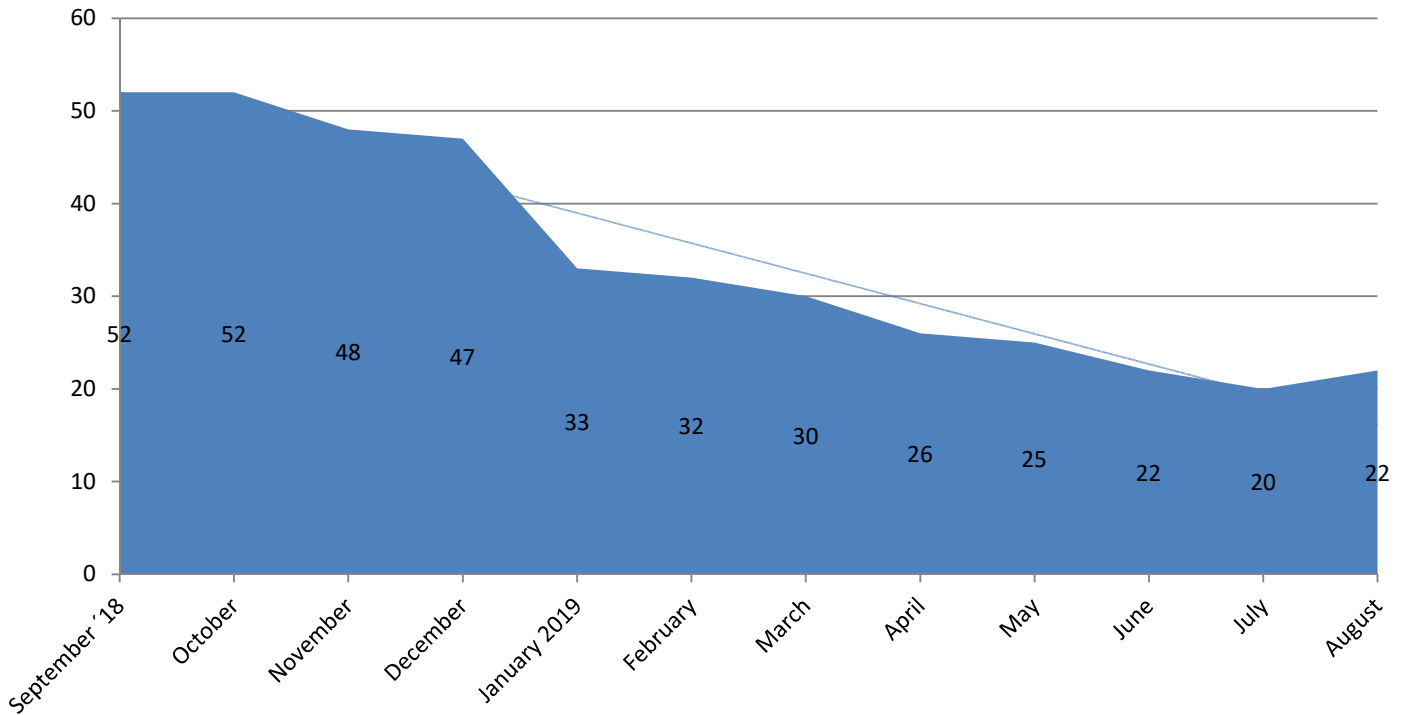

METROPOLIA PRINT STATISTICS PAST 12 MONTHS

Prints Total (MFD & Network Printers)

Number of Network Printers

METROPOLIA PRINT STATISTICS PAST 12 MONTHS

MultiFunction Devices (MFD)

METROPOLIA PRINT STATISTICS PAST 12 MONTHS

METROPOLIA PRINT STATISTICS PAST 12 MONTHS

NETWORK PRINTERS

Network Prints by User Group

Network Printers by User Type

METROPOLIA PRINT STATISTICS PAST 12 MONTHS

PAPERCUT-STATISTICS

Number of Monthly Users (MFD)