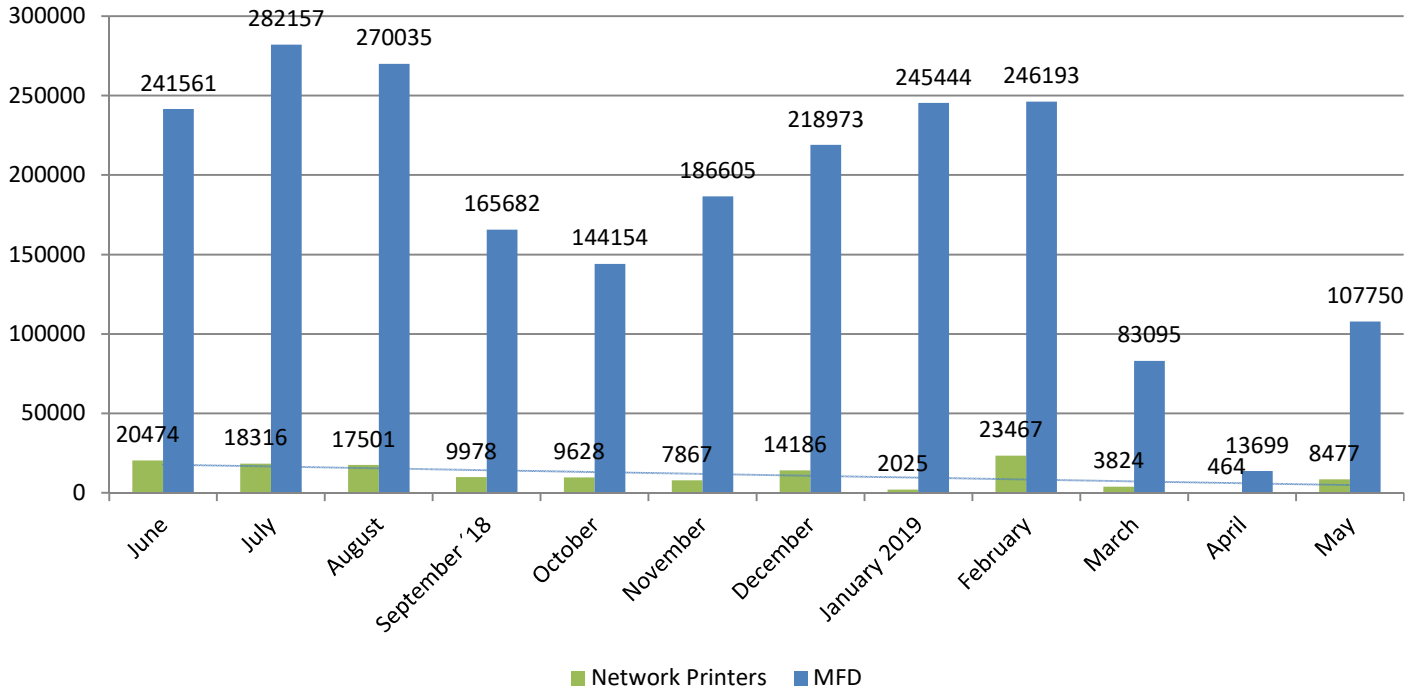

METROPOLIA PRINT STATISTICS PAST 12 MONTHS

Prints Total (MFD & Network Printers)

Number of Network Printers

METROPOLIA PRINT STATISTICS PAST 12 MONTHS

MultiFunction Devices (MFD)

METROPOLIA PRINT STATISTICS PAST 12 MONTHS

METROPOLIA PRINT STATISTICS PAST 12 MONTHS

NETWORK PRINTERS

Network Prints by User Group

Network Printers by User Type

METROPOLIA PRINT STATISTICS PAST 12 MONTHS

PAPERCUT-STATISTICS

Number of Monthly Users (MFD)