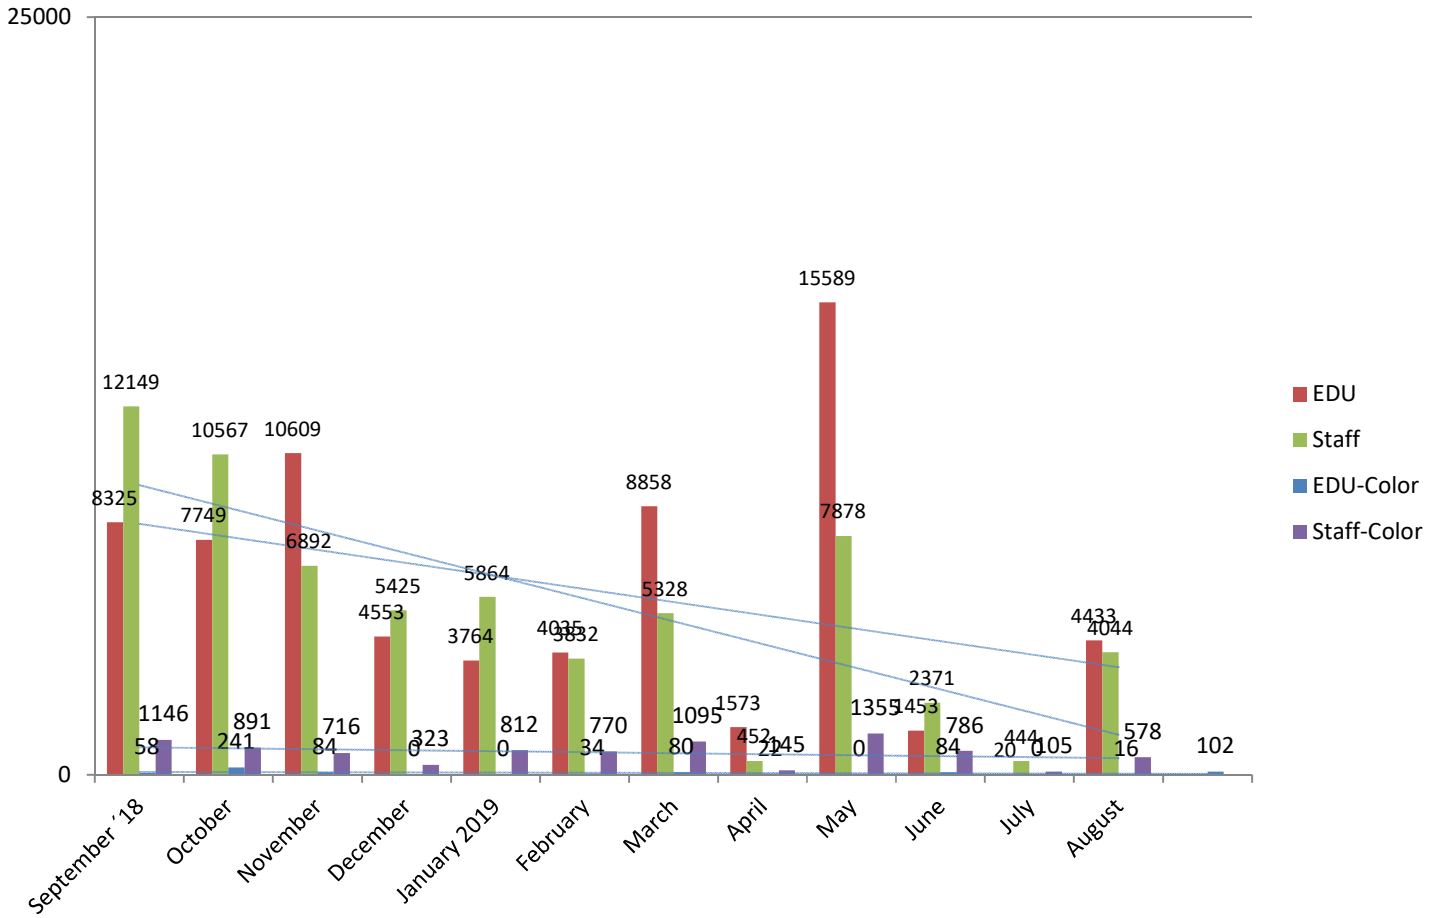

METROPOLIA PRINT STATISTICS PAST 12 MONTHS

Prints Total (MFD & Network Printers)

Number of Network Printers

METROPOLIA PRINT STATISTICS PAST 12 MONTHS

MultiFunction Devices (MFD)

METROPOLIA PRINT STATISTICS PAST 12 MONTHS

METROPOLIA PRINT STATISTICS PAST 12 MONTHS

NETWORK PRINTERS

Network Prints by User Group

Network Printers by User Type

METROPOLIA PRINT STATISTICS PAST 12 MONTHS

PAPERCUT-STATISTICS

Number of Monthly Users (MFD)