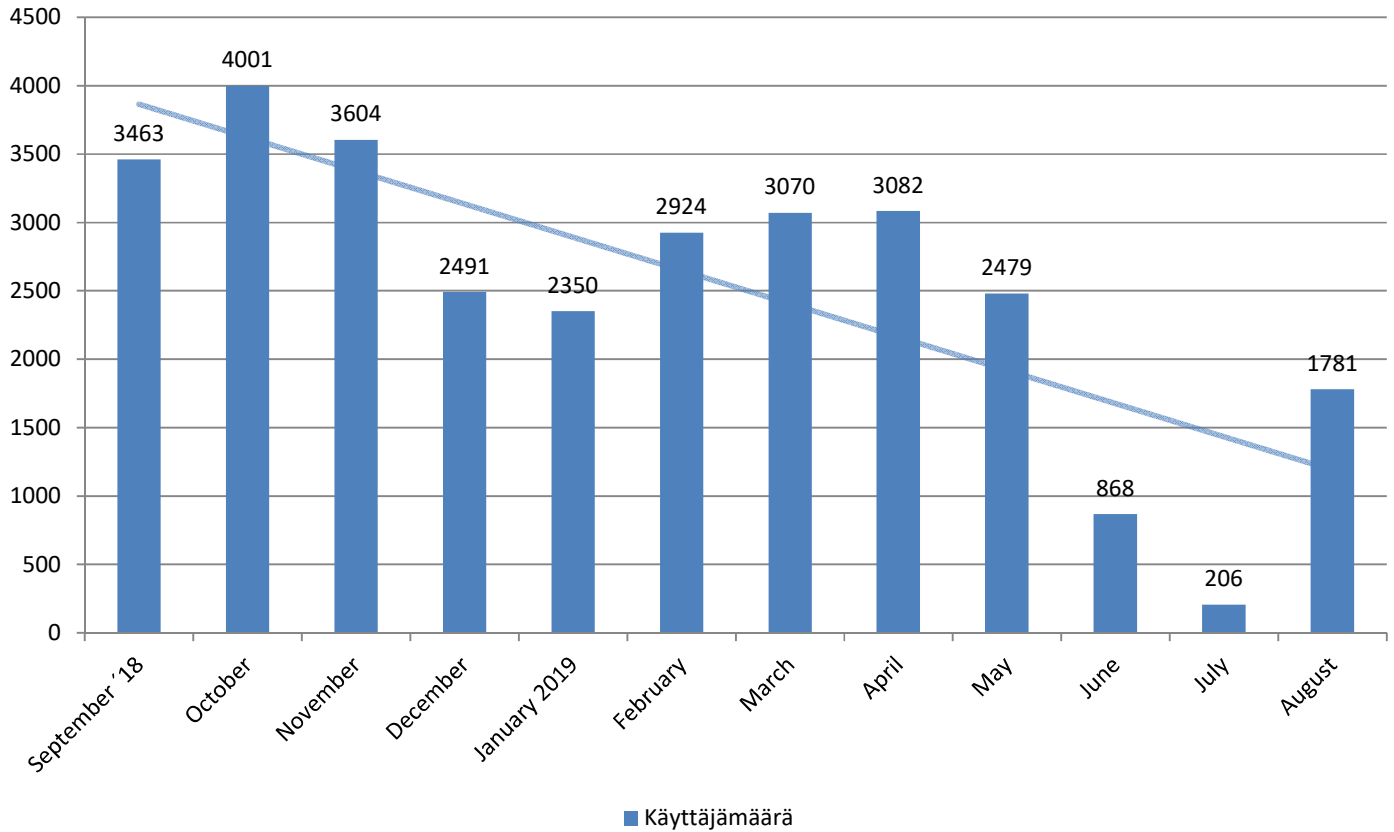

METROPOLIA PRINT STATISTICS PAST 12 MONTHS

NETWORK PRINTERS

Network Prints by User Group

Network Printers by User Type

METROPOLIA PRINT STATISTICS PAST 12 MONTHS

PAPERCUT-STATISTICS

Number of Monthly Users (MFD)