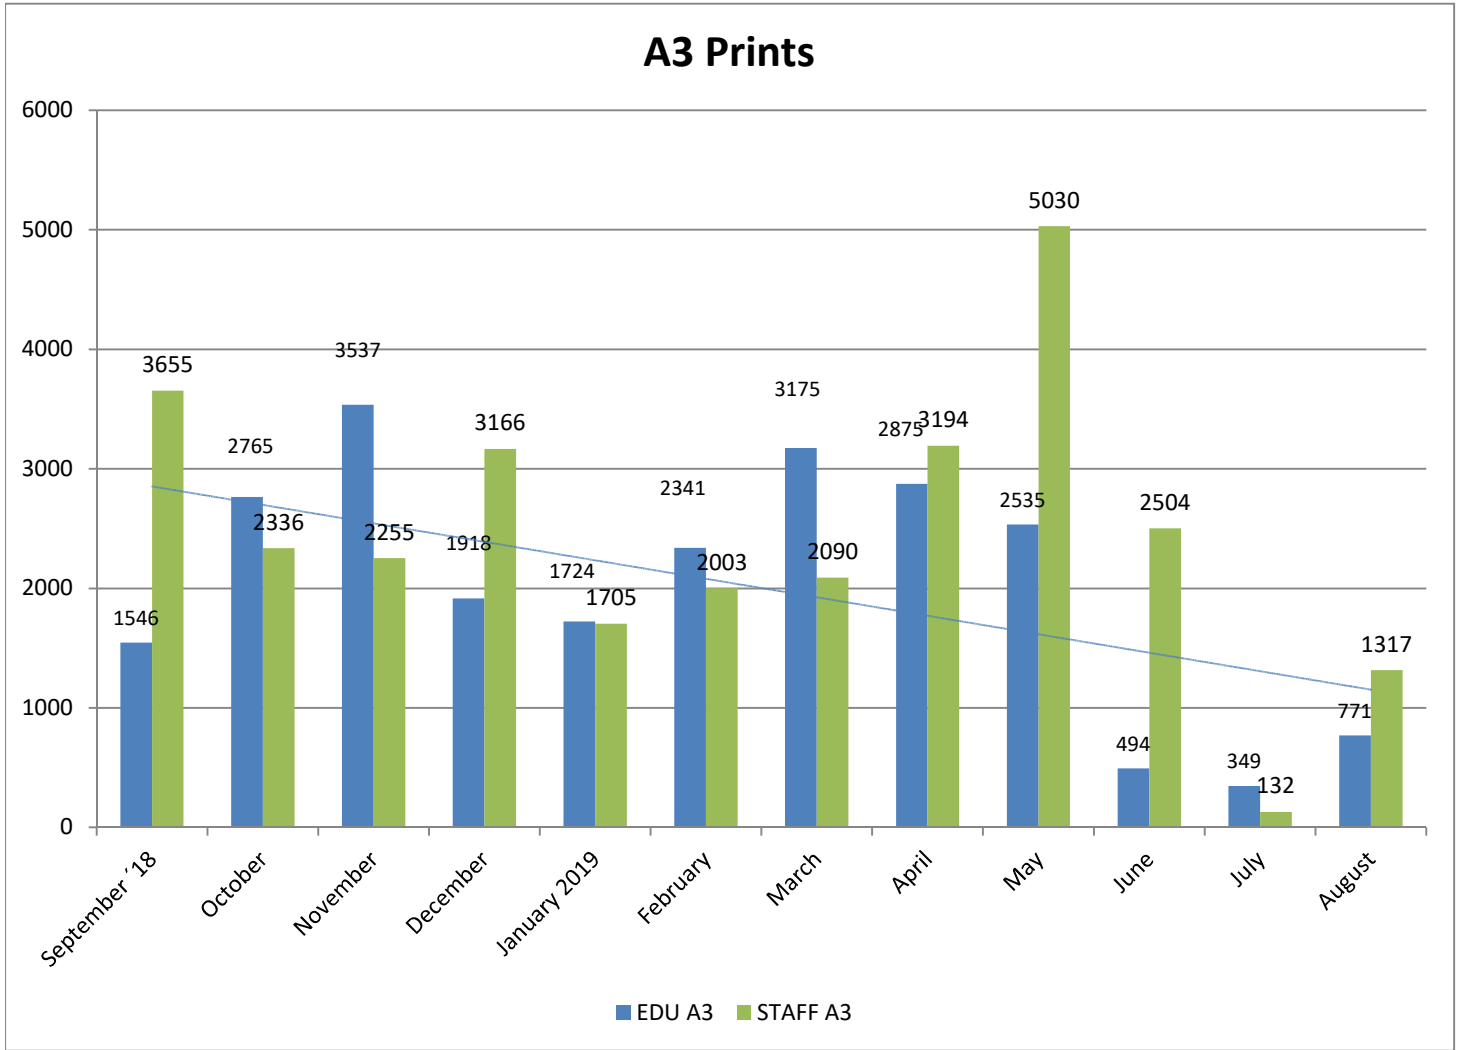

METROPOLIA PRINT STATISTICS PAST 12 MONTHS

Prints Total (MFD & Network Printers)

Number of Network Printers

METROPOLIA PRINT STATISTICS PAST 12 MONTHS

MultiFunction Devices (MFD)

METROPOLIA PRINT STATISTICS PAST 12 MONTHS

METROPOLIA PRINT STATISTICS PAST 12 MONTHS

NETWORK PRINTERS

Network Prints by User Group

Network Printers by User Type

METROPOLIA PRINT STATISTICS PAST 12 MONTHS

PAPERCUT-STATISTICS

Number of Monthly Users (MFD)