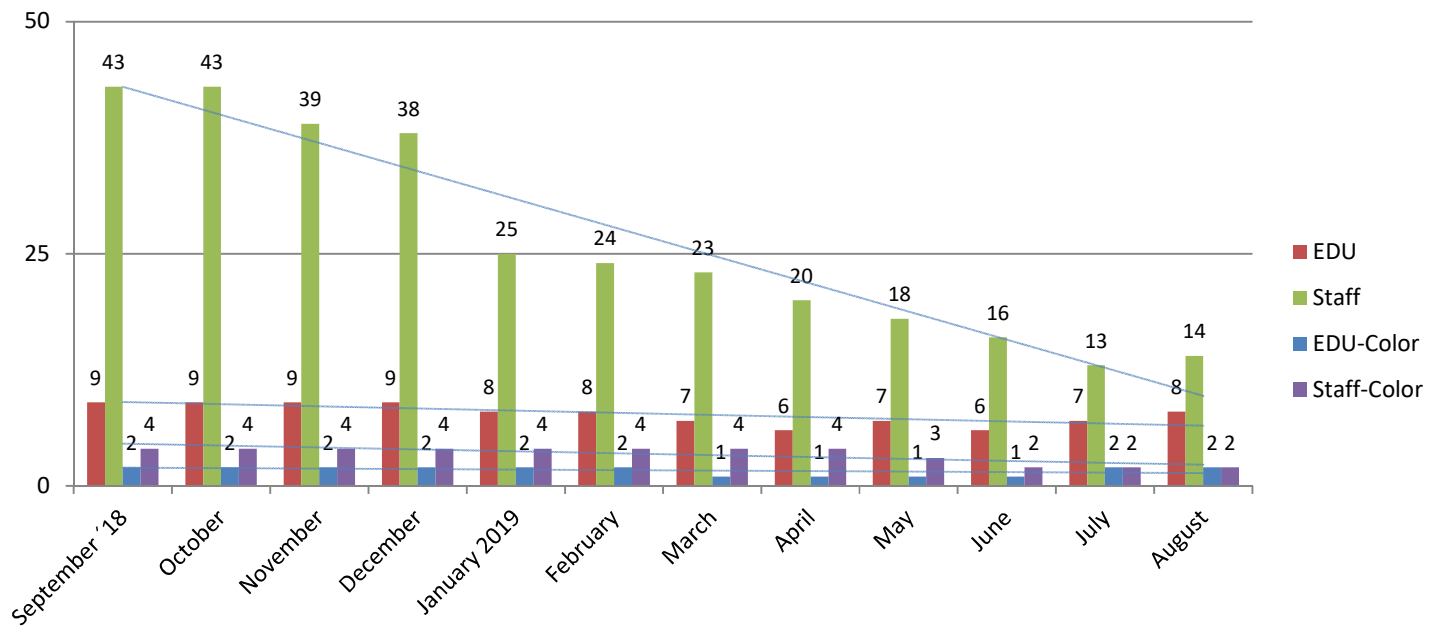

METROPOLIA PRINT STATISTICS PAST 12 MONTHS

Prints Total (MFD & Network Printers)

Number of Network Printers

METROPOLIA PRINT STATISTICS PAST 12 MONTHS

MultiFunction Devices (MFD)

METROPOLIA PRINT STATISTICS PAST 12 MONTHS

METROPOLIA PRINT STATISTICS PAST 12 MONTHS

NETWORK PRINTERS

Network Prints by User Group

Network Printers by User Type

METROPOLIA PRINT STATISTICS PAST 12 MONTHS

PAPERCUT-STATISTICS

Number of Monthly Users (MFD)