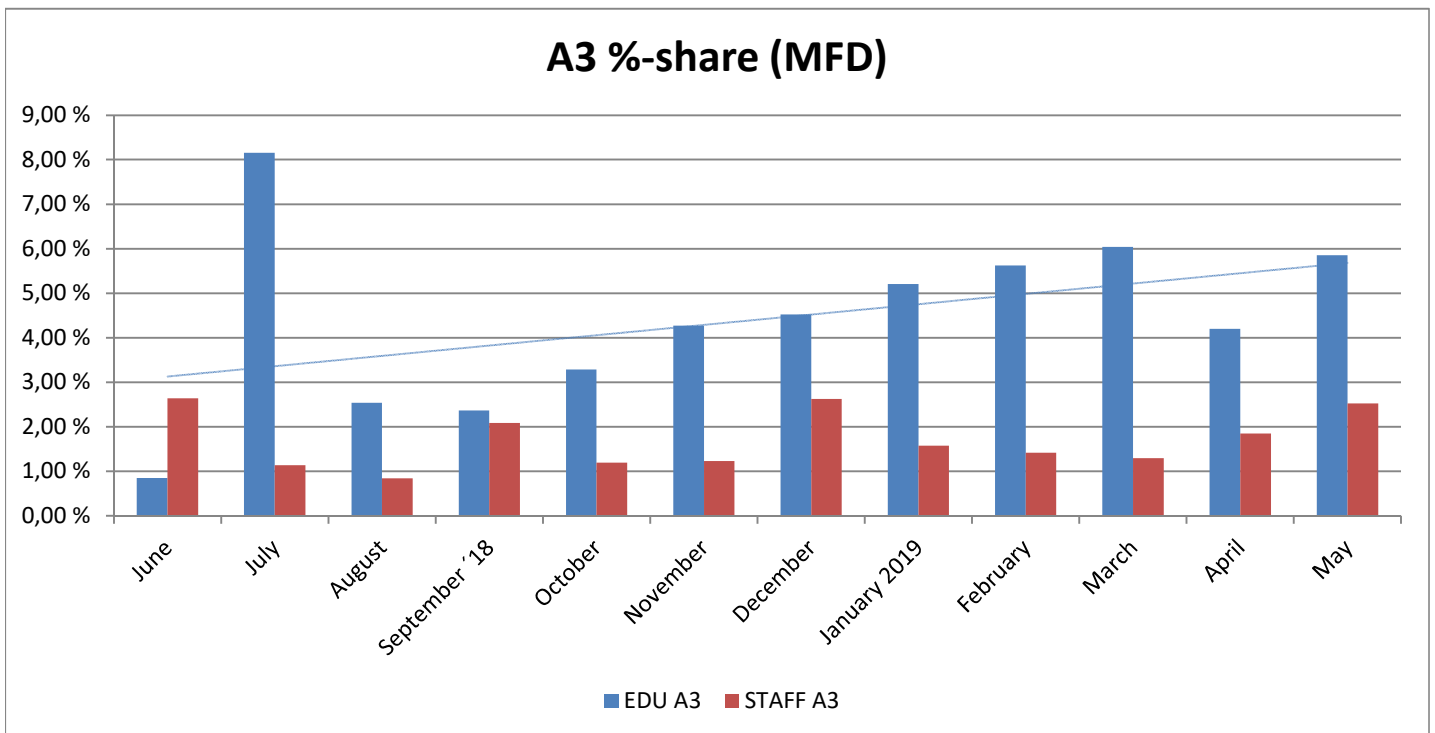

METROPOLIA PRINT STATISTICS PAST 12 MONTHS

Prints Total (MFD & Network Printers)

Number of Network Printers

METROPOLIA PRINT STATISTICS PAST 12 MONTHS

MultiFunction Devices (MFD)

METROPOLIA PRINT STATISTICS PAST 12 MONTHS

METROPOLIA PRINT STATISTICS PAST 12 MONTHS

NETWORK PRINTERS

Network Prints by User Group

Network Printers by User Type

METROPOLIA PRINT STATISTICS PAST 12 MONTHS

PAPERCUT-STATISTICS

Number of Monthly Users (MFD)