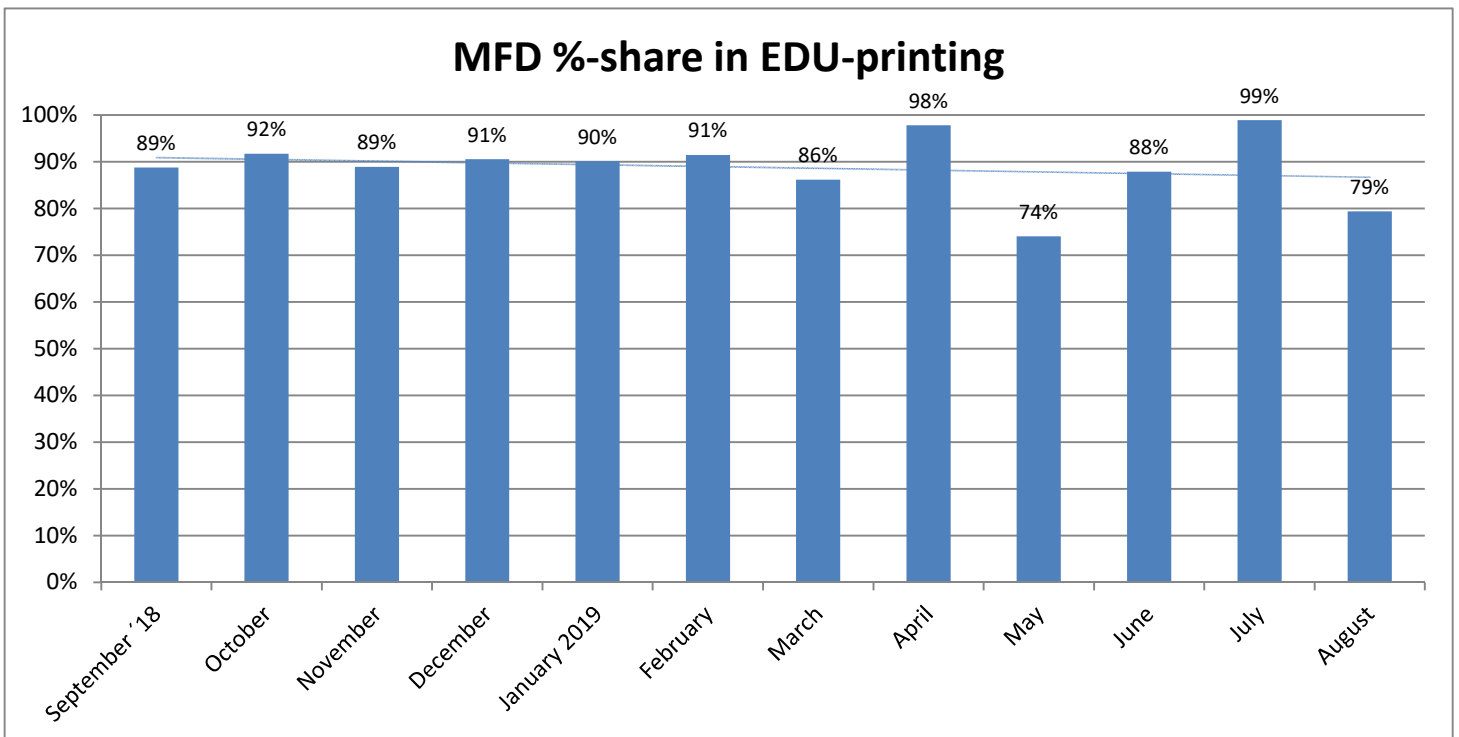

METROPOLIA PRINT STATISTICS PAST 12 MONTHS

Prints Total (MFD & Network Printers)

Number of Network Printers

METROPOLIA PRINT STATISTICS PAST 12 MONTHS

MultiFunction Devices (MFD)

METROPOLIA PRINT STATISTICS PAST 12 MONTHS

METROPOLIA PRINT STATISTICS PAST 12 MONTHS

NETWORK PRINTERS

Network Prints by User Group

Network Printers by User Type

METROPOLIA PRINT STATISTICS PAST 12 MONTHS

PAPERCUT-STATISTICS

Number of Monthly Users (MFD)