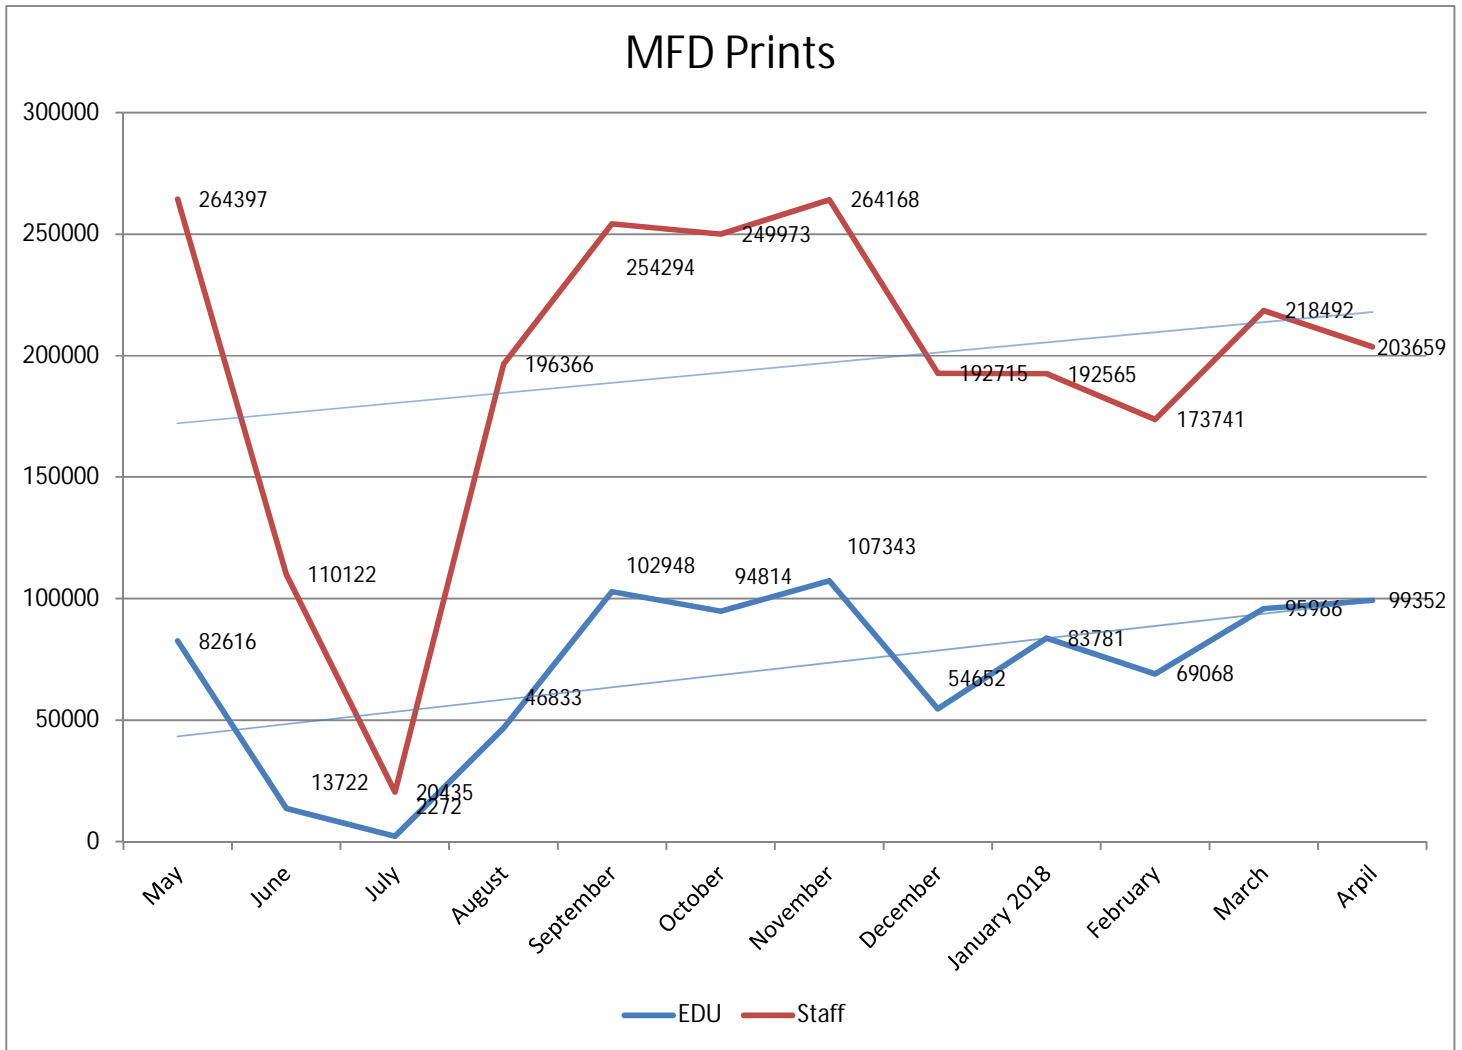

METROPOLIA PRINT STATISTICS
PAST 12 MONTHS

Prints Total
(MFD & Network Printers)

Number of Network Printers

METROPOLIA PRINT STATISTICS
PAST 12 MONTHS

MultiFunction Devices (MFD)

METROPOLIA PRINT STATISTICS
PAST 12 MONTHS

METROPOLIA PRINT STATISTICS
PAST 12 MONTHS

NETWORK PRINTERS

Network Prints by User Group

Network Printers by User Type

METROPOLIA PRINT STATISTICS
PAST 12 MONTHS

PAPERCUT-STATISTICS

Number of Monthly Users
(MFD)

Duplex- & Greyscale
(MFD)