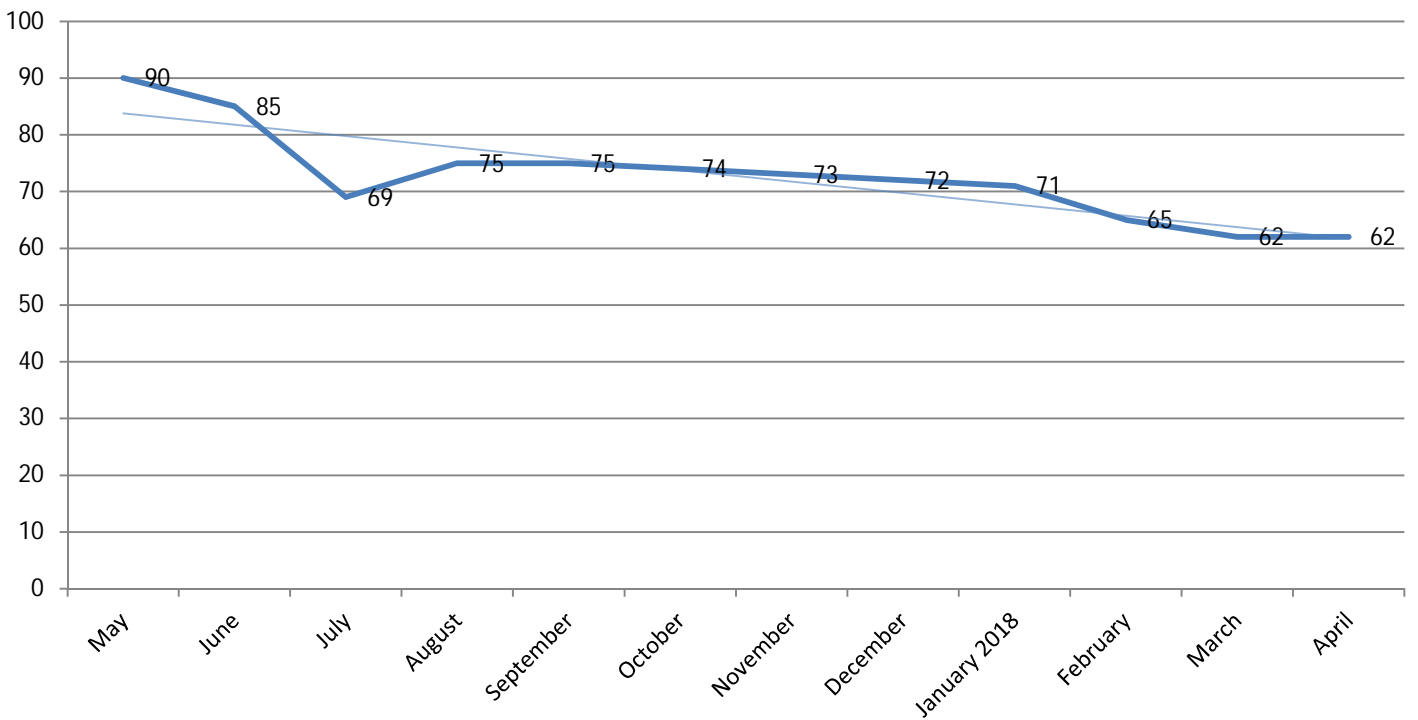

METROPOLIA PRINT STATISTICS
PAST 12 MONTHS

Prints Total
(MFD & Network Printers)

Number of Network Printers

METROPOLIA PRINT STATISTICS
PAST 12 MONTHS

MultiFunction Devices (MFD)

METROPOLIA PRINT STATISTICS
PAST 12 MONTHS

METROPOLIA PRINT STATISTICS
PAST 12 MONTHS

NETWORK PRINTERS

Network Prints by User Group

Network Printers by User Type

METROPOLIA PRINT STATISTICS
PAST 12 MONTHS

PAPERCUT-STATISTICS

Number of Monthly Users
(MFD)