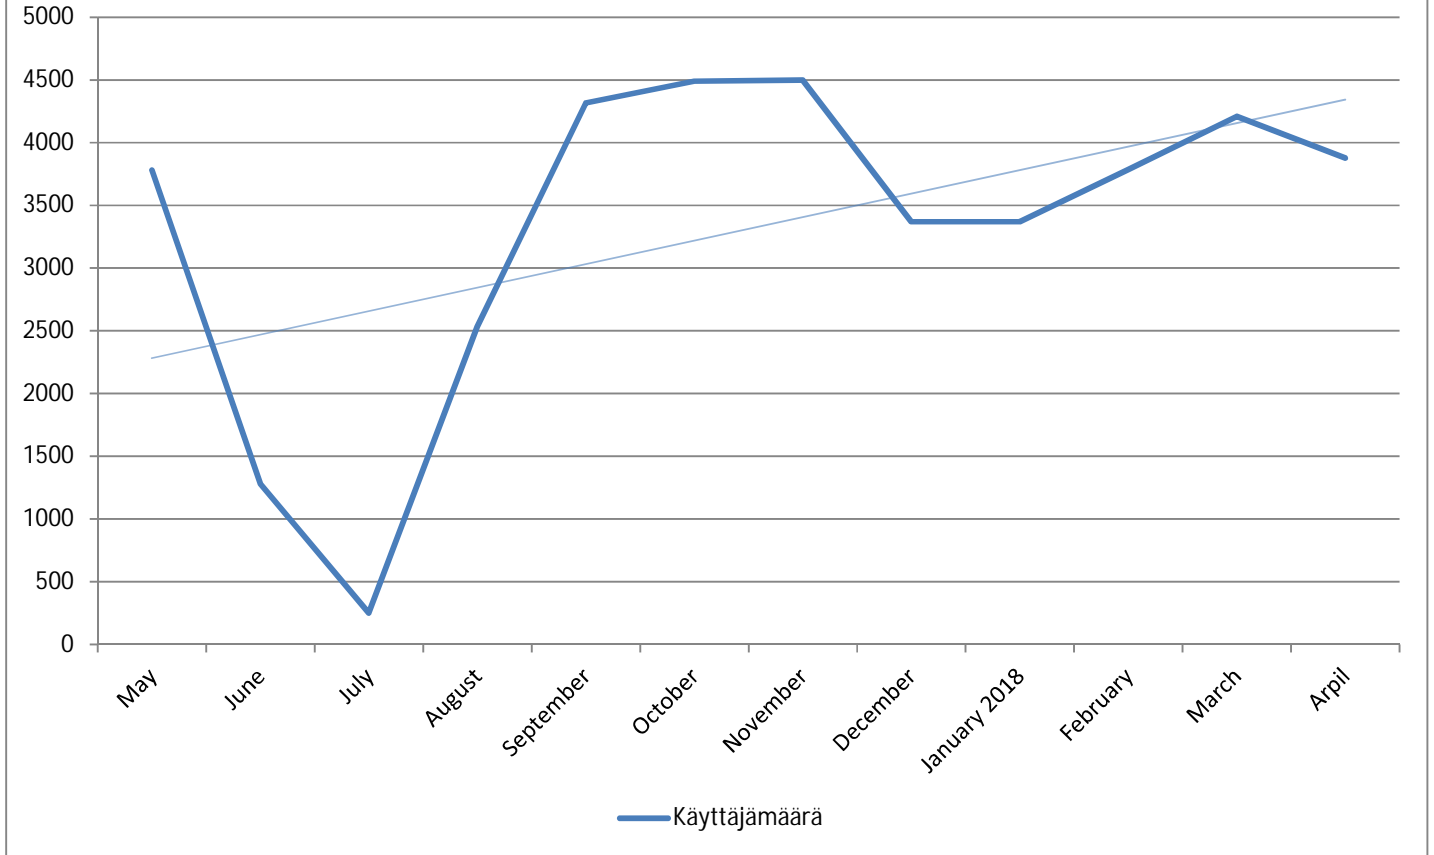

METROPOLIA PRINT STATISTICS
PAST 12 MONTHS

NETWORK PRINTERS

Network Prints by User Group

Network Printers by User Type

METROPOLIA PRINT STATISTICS
PAST 12 MONTHS

PAPERCUT-STATISTICS

Number of Monthly Users
(MFD)