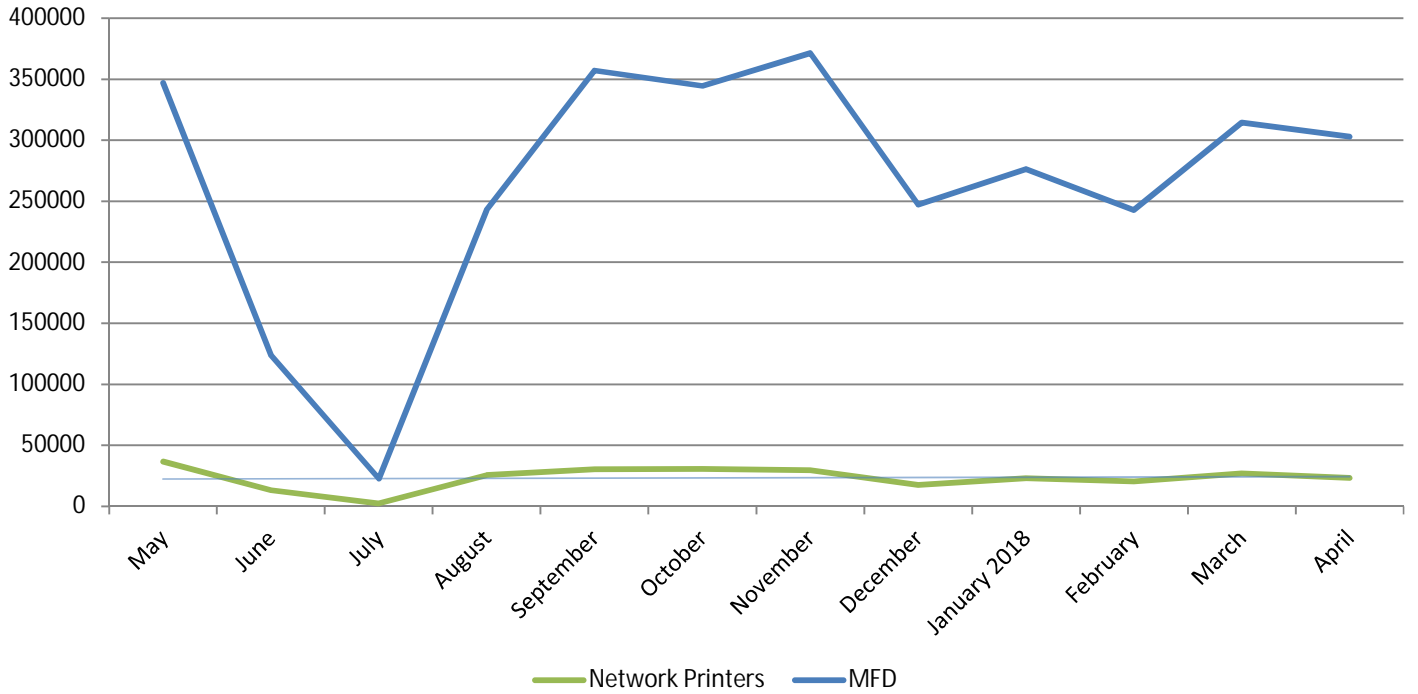

METROPOLIA PRINT STATISTICS
PAST 12 MONTHS

Prints Total
(MFD & Network Printers)

Number of Network Printers

METROPOLIA PRINT STATISTICS
PAST 12 MONTHS

MultiFunction Devices (MFD)

METROPOLIA PRINT STATISTICS
PAST 12 MONTHS

METROPOLIA PRINT STATISTICS
PAST 12 MONTHS

NETWORK PRINTERS

Network Prints by User Group

Network Printers by User Type

METROPOLIA PRINT STATISTICS
PAST 12 MONTHS

PAPERCUT-STATISTICS

Number of Monthly Users
(MFD)