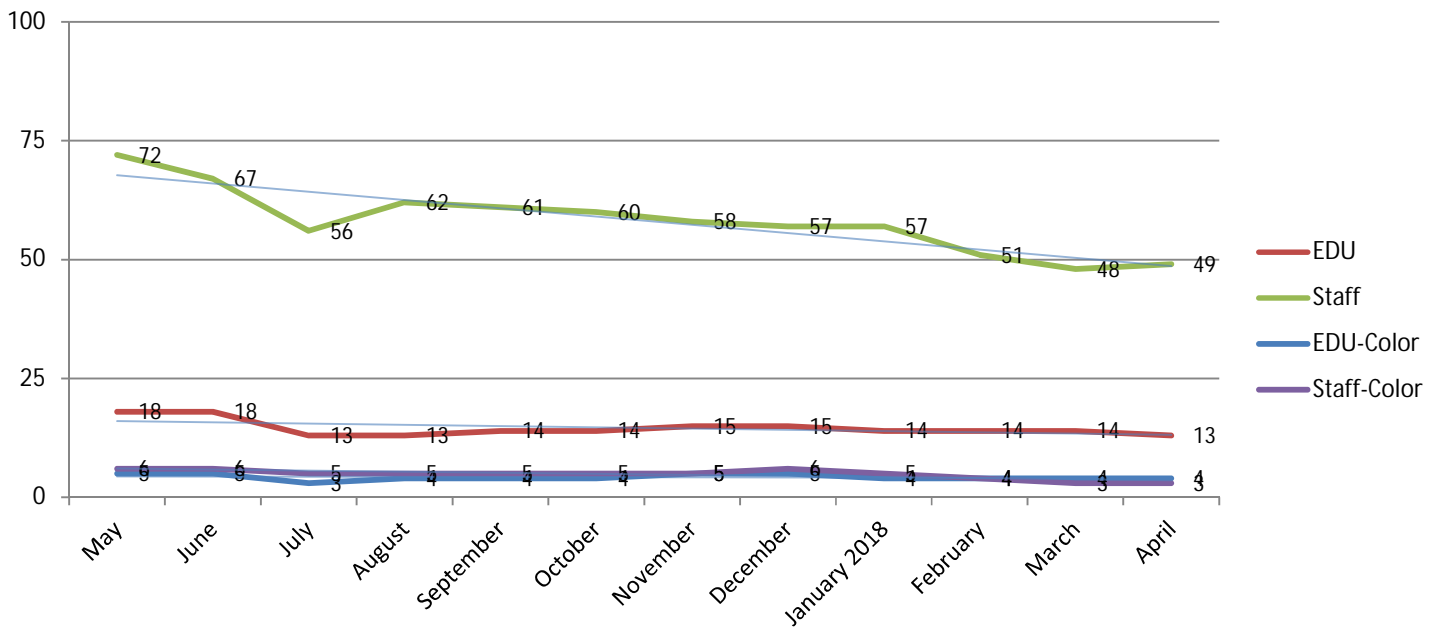

METROPOLIA PRINT STATISTICS
PAST 12 MONTHS

Prints Total
(MFD & Network Printers)

Number of Network Printers

METROPOLIA PRINT STATISTICS
PAST 12 MONTHS

MultiFunction Devices (MFD)

METROPOLIA PRINT STATISTICS
PAST 12 MONTHS

METROPOLIA PRINT STATISTICS
PAST 12 MONTHS

NETWORK PRINTERS

Network Prints by User Group

Network Printers by User Type

METROPOLIA PRINT STATISTICS
PAST 12 MONTHS

PAPERCUT-STATISTICS

Number of Monthly Users
(MFD)