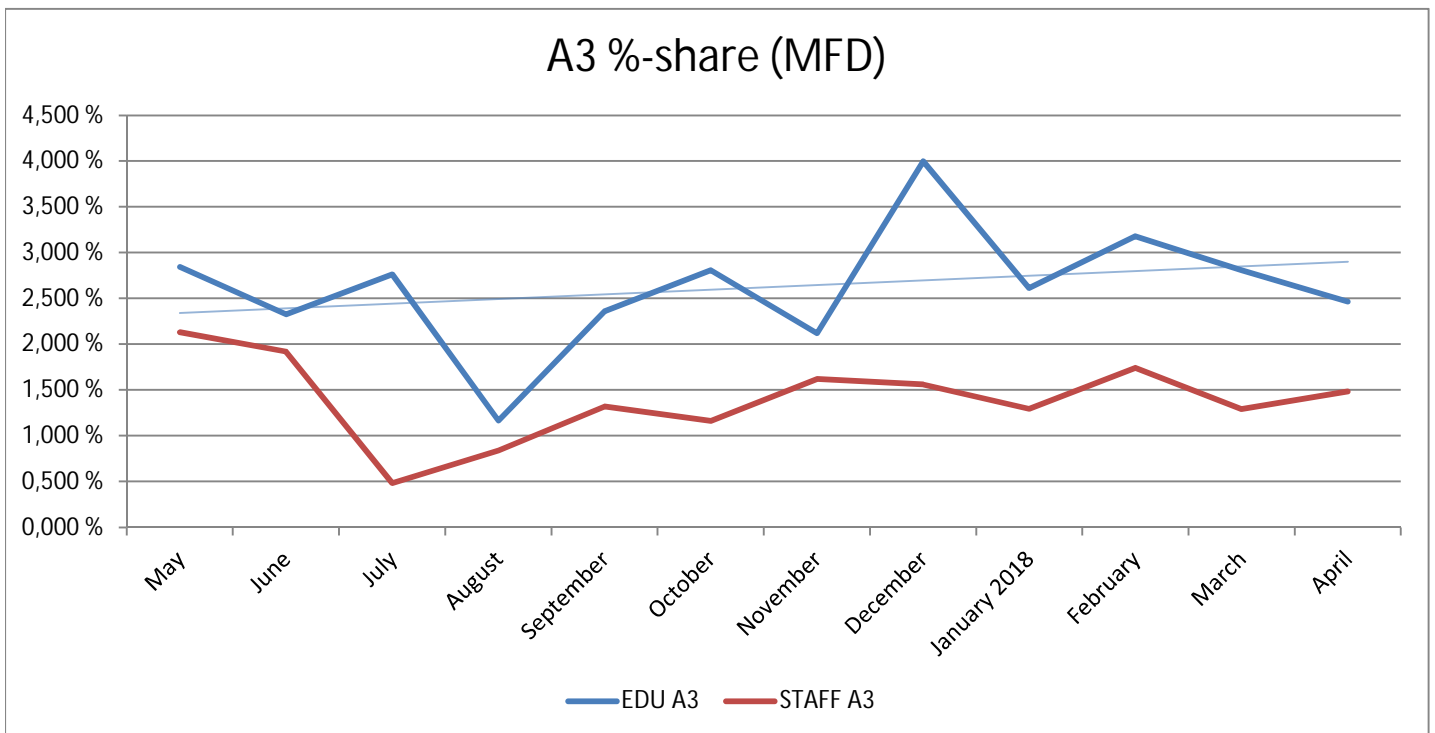

METROPOLIA PRINT STATISTICS
PAST 12 MONTHS

Prints Total
(MFD & Network Printers)

Number of Network Printers

METROPOLIA PRINT STATISTICS
PAST 12 MONTHS

MultiFunction Devices (MFD)

METROPOLIA PRINT STATISTICS
PAST 12 MONTHS

METROPOLIA PRINT STATISTICS
PAST 12 MONTHS

NETWORK PRINTERS

Network Prints by User Group

Network Printers by User Type

METROPOLIA PRINT STATISTICS
PAST 12 MONTHS

PAPERCUT-STATISTICS

Number of Monthly Users
(MFD)