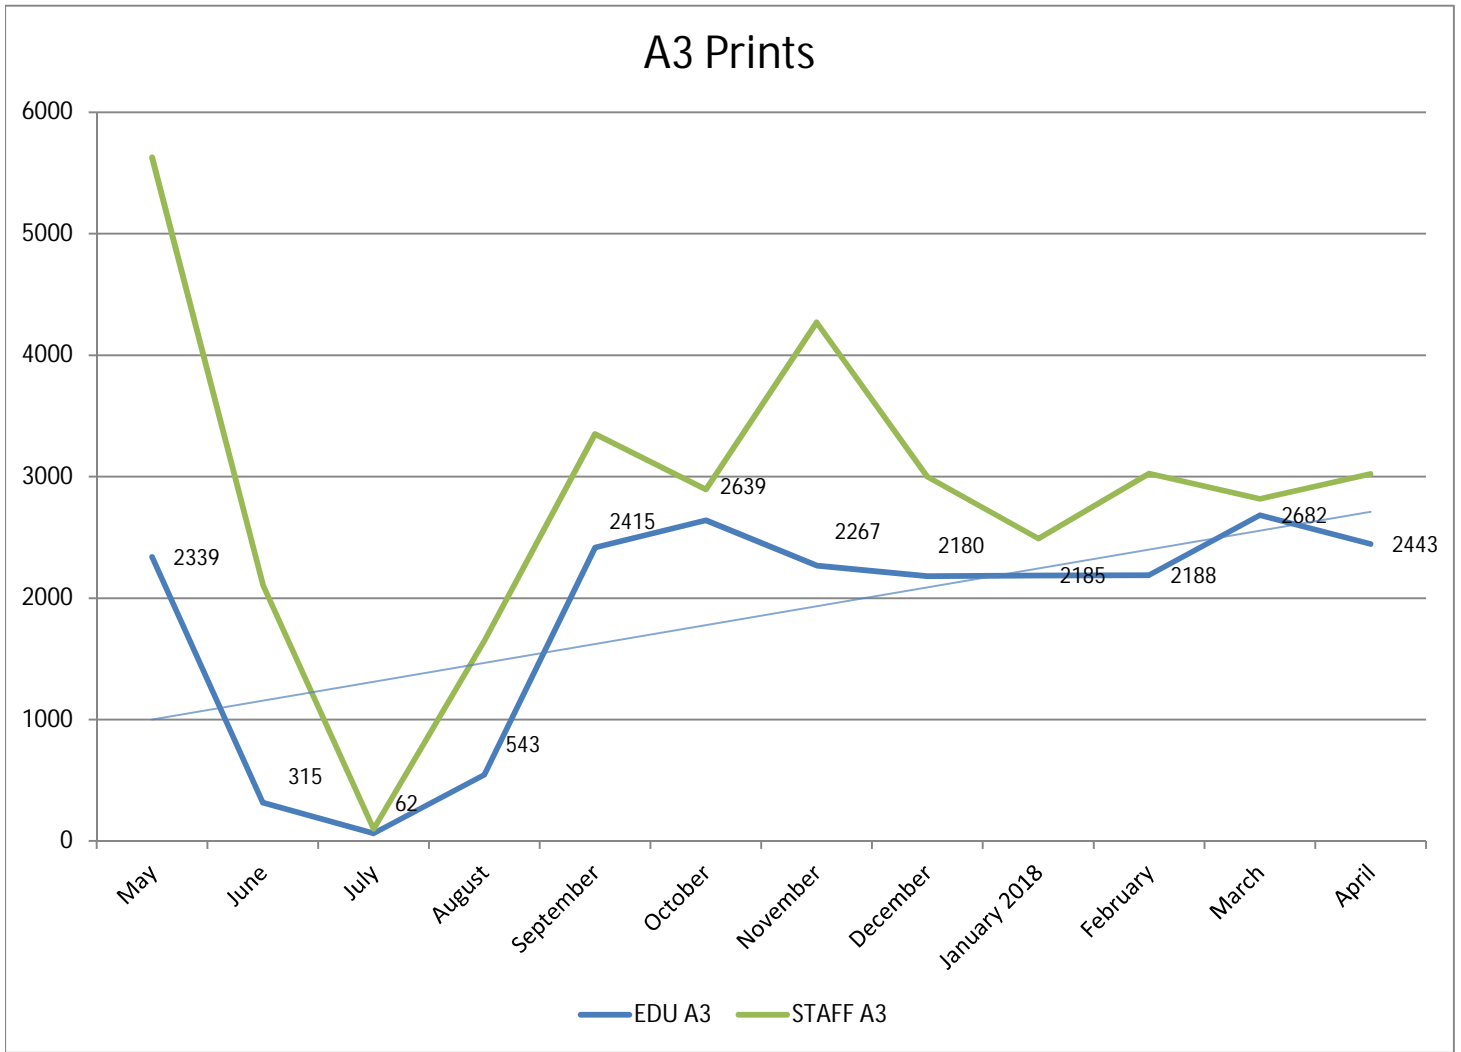

METROPOLIA PRINT STATISTICS
PAST 12 MONTHS

Prints Total
(MFD & Network Printers)

Number of Network Printers

METROPOLIA PRINT STATISTICS
PAST 12 MONTHS

MultiFunction Devices (MFD)

METROPOLIA PRINT STATISTICS
PAST 12 MONTHS

METROPOLIA PRINT STATISTICS
PAST 12 MONTHS

NETWORK PRINTERS

Network Prints by User Group

Network Printers by User Type

METROPOLIA PRINT STATISTICS
PAST 12 MONTHS

PAPERCUT-STATISTICS

Number of Monthly Users
(MFD)