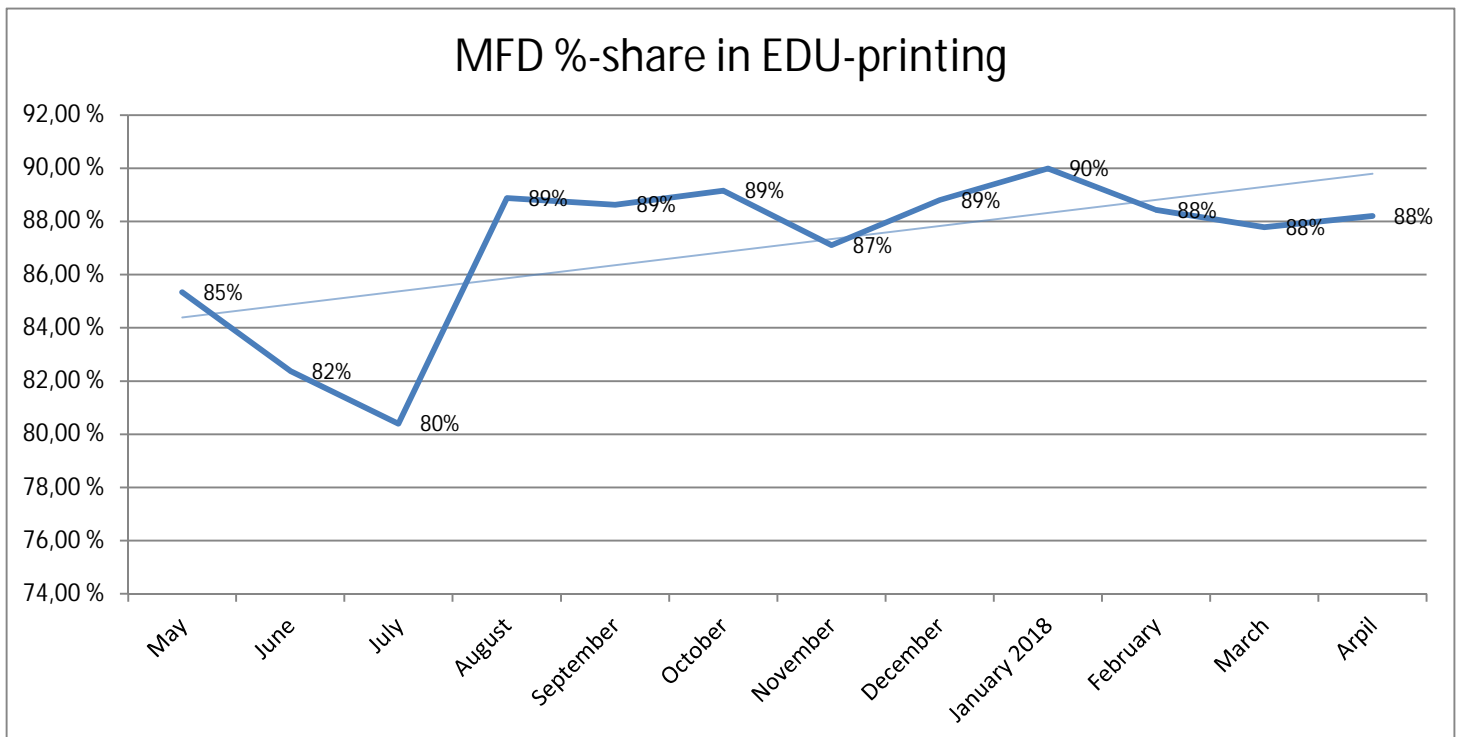

METROPOLIA PRINT STATISTICS
PAST 12 MONTHS

Prints Total
(MFD & Network Printers)

Number of Network Printers

METROPOLIA PRINT STATISTICS
PAST 12 MONTHS

MultiFunction Devices (MFD)

METROPOLIA PRINT STATISTICS
PAST 12 MONTHS

METROPOLIA PRINT STATISTICS
PAST 12 MONTHS

NETWORK PRINTERS

Network Prints by User Group

Network Printers by User Type

METROPOLIA PRINT STATISTICS
PAST 12 MONTHS

PAPERCUT-STATISTICS

Number of Monthly Users
(MFD)