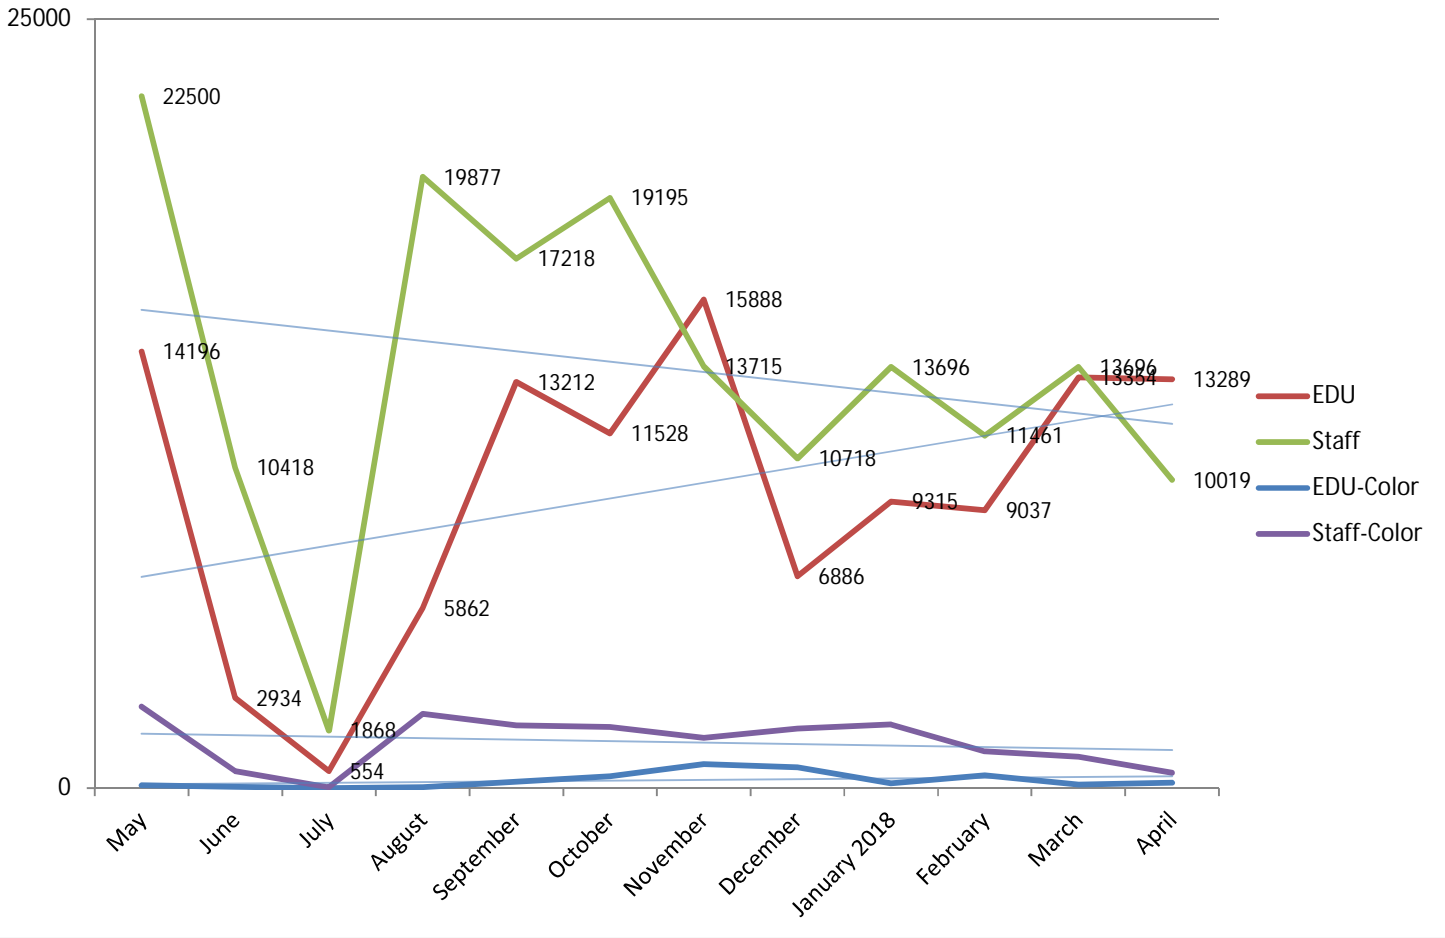

METROPOLIA PRINT STATISTICS
PAST 12 MONTHS

Prints Total
(MFD & Network Printers)

Number of Network Printers

METROPOLIA PRINT STATISTICS
PAST 12 MONTHS

MultiFunction Devices (MFD)

METROPOLIA PRINT STATISTICS
PAST 12 MONTHS

METROPOLIA PRINT STATISTICS
PAST 12 MONTHS

NETWORK PRINTERS

Network Prints by User Group

Network Printers by User Type

METROPOLIA PRINT STATISTICS
PAST 12 MONTHS

PAPERCUT-STATISTICS

Number of Monthly Users
(MFD)