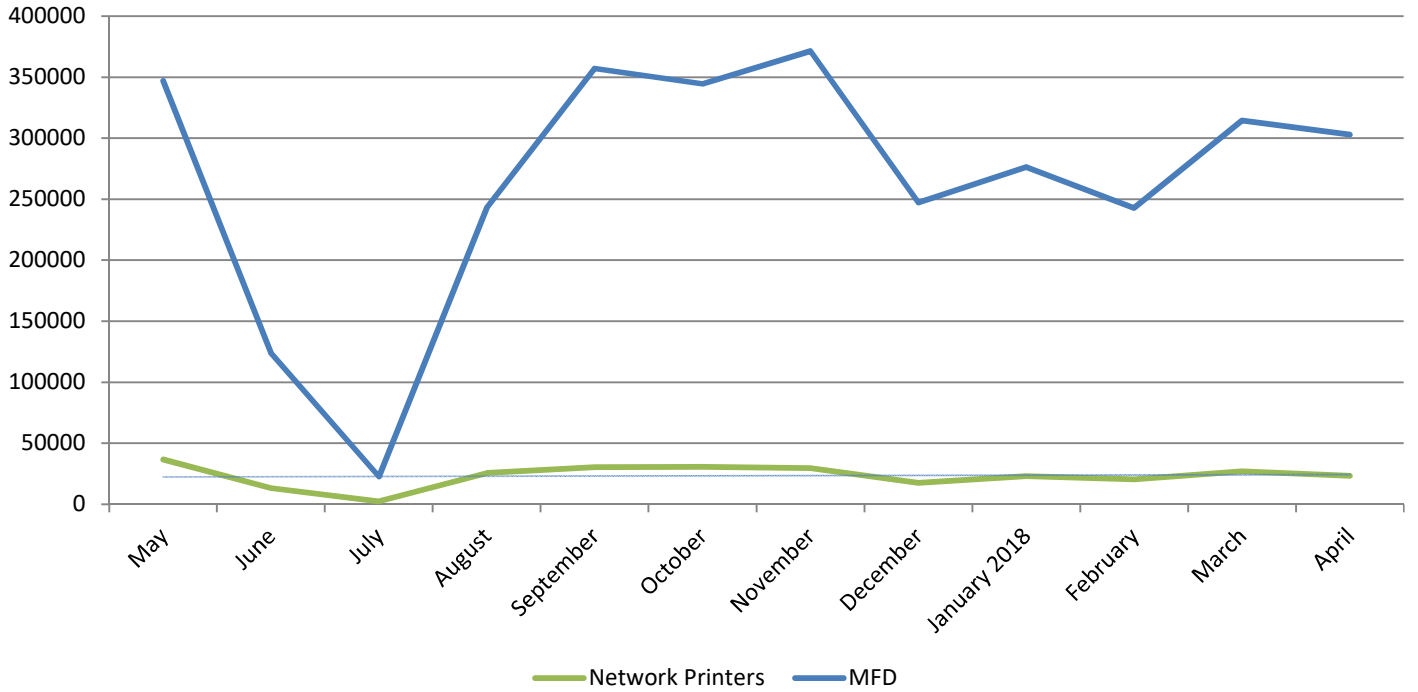

METROPOLIA PRINT STATISTICS PAST 12 MONTHS

Prints Total (MFD & Network Printers)

Number of Network Printers

METROPOLIA PRINT STATISTICS PAST 12 MONTHS

MultiFunction Devices (MFD)

METROPOLIA PRINT STATISTICS PAST 12 MONTHS

METROPOLIA PRINT STATISTICS PAST 12 MONTHS

NETWORK PRINTERS

Network Prints by User Group

Network Printers by User Type

METROPOLIA PRINT STATISTICS PAST 12 MONTHS

PAPERCUT-STATISTICS

Number of Monthly Users (MFD)