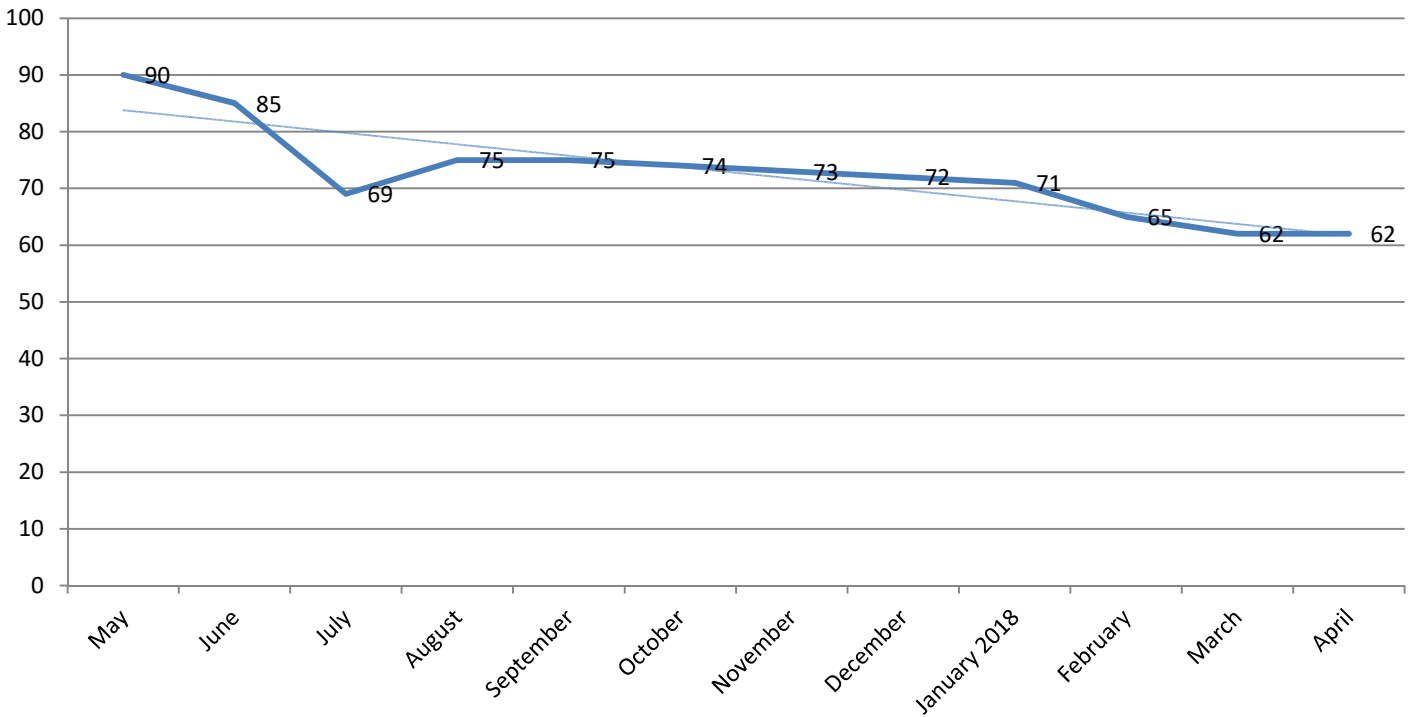

METROPOLIA PRINT STATISTICS PAST 12 MONTHS

Prints Total (MFD & Network Printers)

Number of Network Printers

METROPOLIA PRINT STATISTICS PAST 12 MONTHS

MultiFunction Devices (MFD)

METROPOLIA PRINT STATISTICS PAST 12 MONTHS

METROPOLIA PRINT STATISTICS PAST 12 MONTHS

NETWORK PRINTERS

Network Prints by User Group

Network Printers by User Type

METROPOLIA PRINT STATISTICS PAST 12 MONTHS

PAPERCUT-STATISTICS

Number of Monthly Users (MFD)