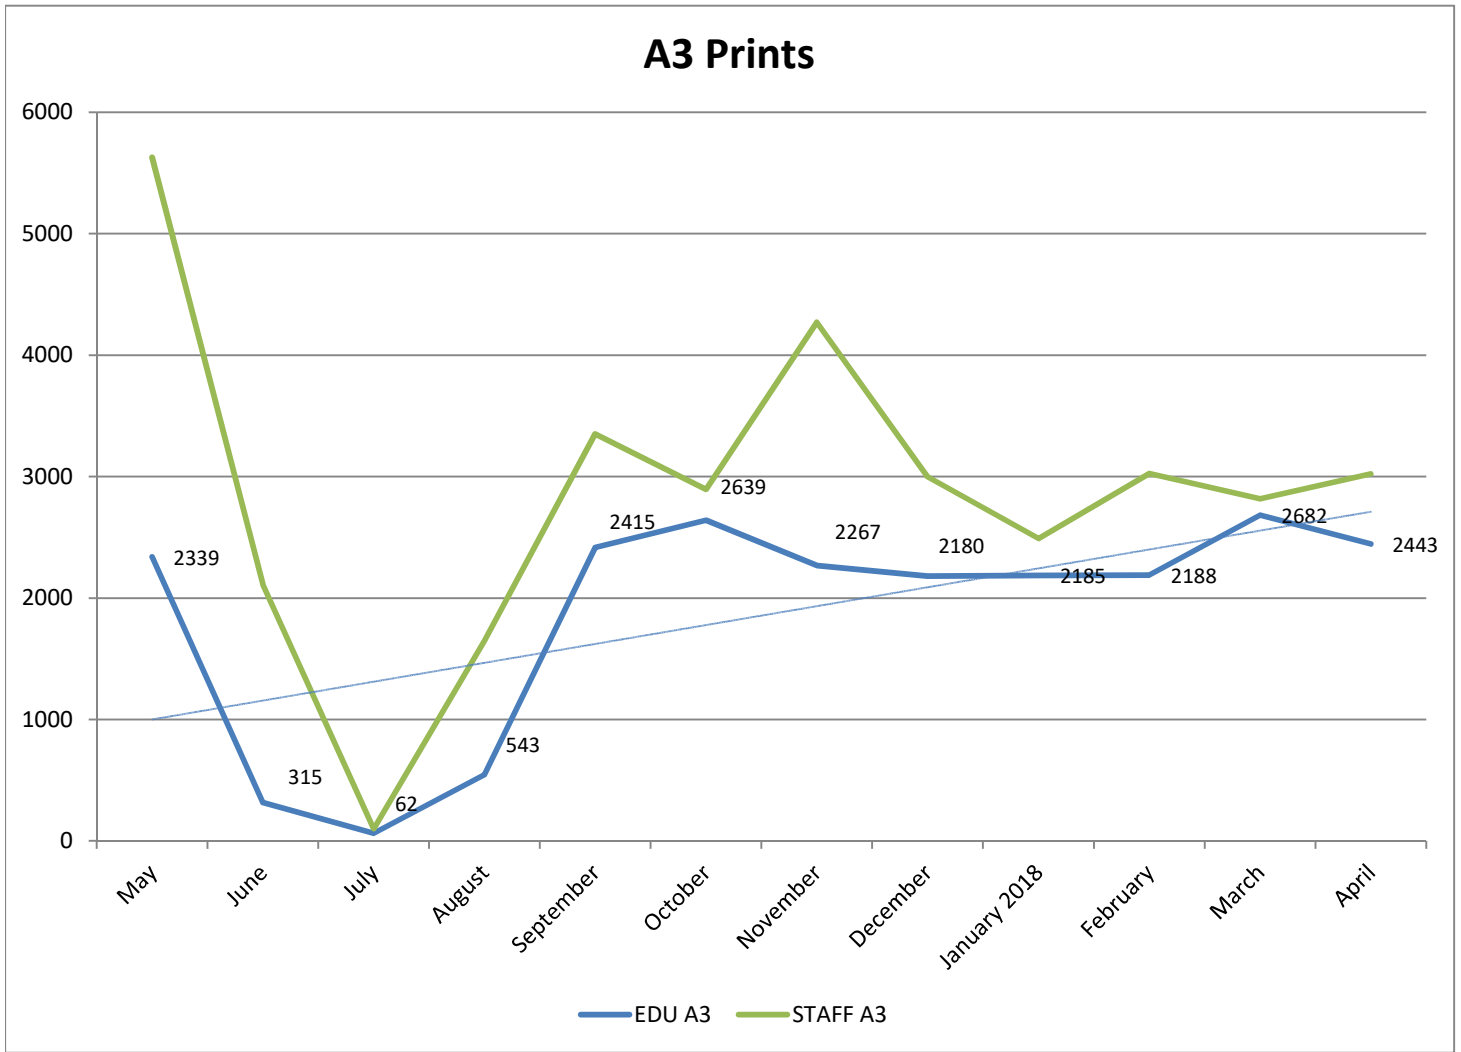

METROPOLIA PRINT STATISTICS PAST 12 MONTHS

Prints Total (MFD & Network Printers)

Number of Network Printers

METROPOLIA PRINT STATISTICS PAST 12 MONTHS

MultiFunction Devices (MFD)

METROPOLIA PRINT STATISTICS PAST 12 MONTHS

METROPOLIA PRINT STATISTICS PAST 12 MONTHS

NETWORK PRINTERS

Network Prints by User Group

Network Printers by User Type

METROPOLIA PRINT STATISTICS PAST 12 MONTHS

PAPERCUT-STATISTICS

Number of Monthly Users (MFD)