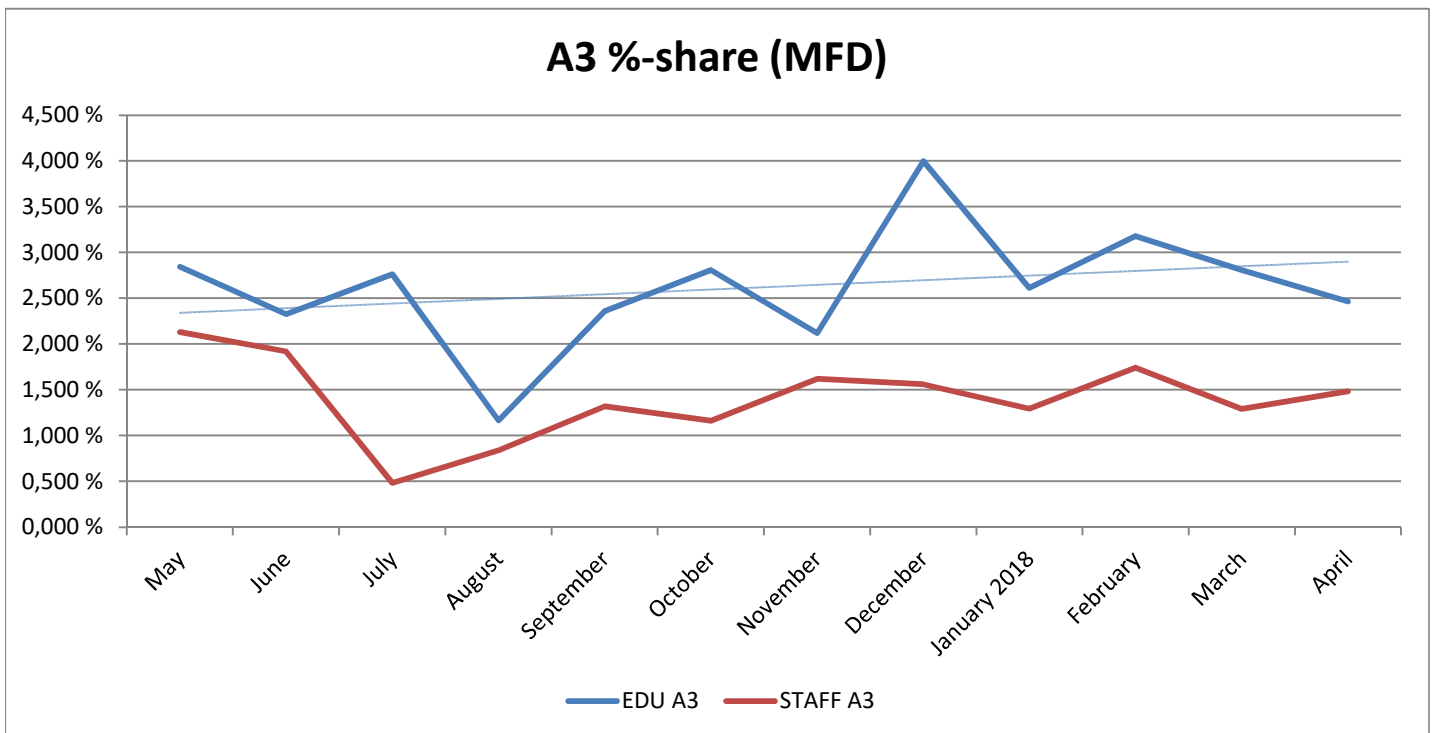

METROPOLIA PRINT STATISTICS PAST 12 MONTHS

Prints Total (MFD & Network Printers)

Number of Network Printers

METROPOLIA PRINT STATISTICS PAST 12 MONTHS

MultiFunction Devices (MFD)

METROPOLIA PRINT STATISTICS PAST 12 MONTHS

METROPOLIA PRINT STATISTICS PAST 12 MONTHS

NETWORK PRINTERS

Network Prints by User Group

Network Printers by User Type

METROPOLIA PRINT STATISTICS PAST 12 MONTHS

PAPERCUT-STATISTICS

Number of Monthly Users (MFD)