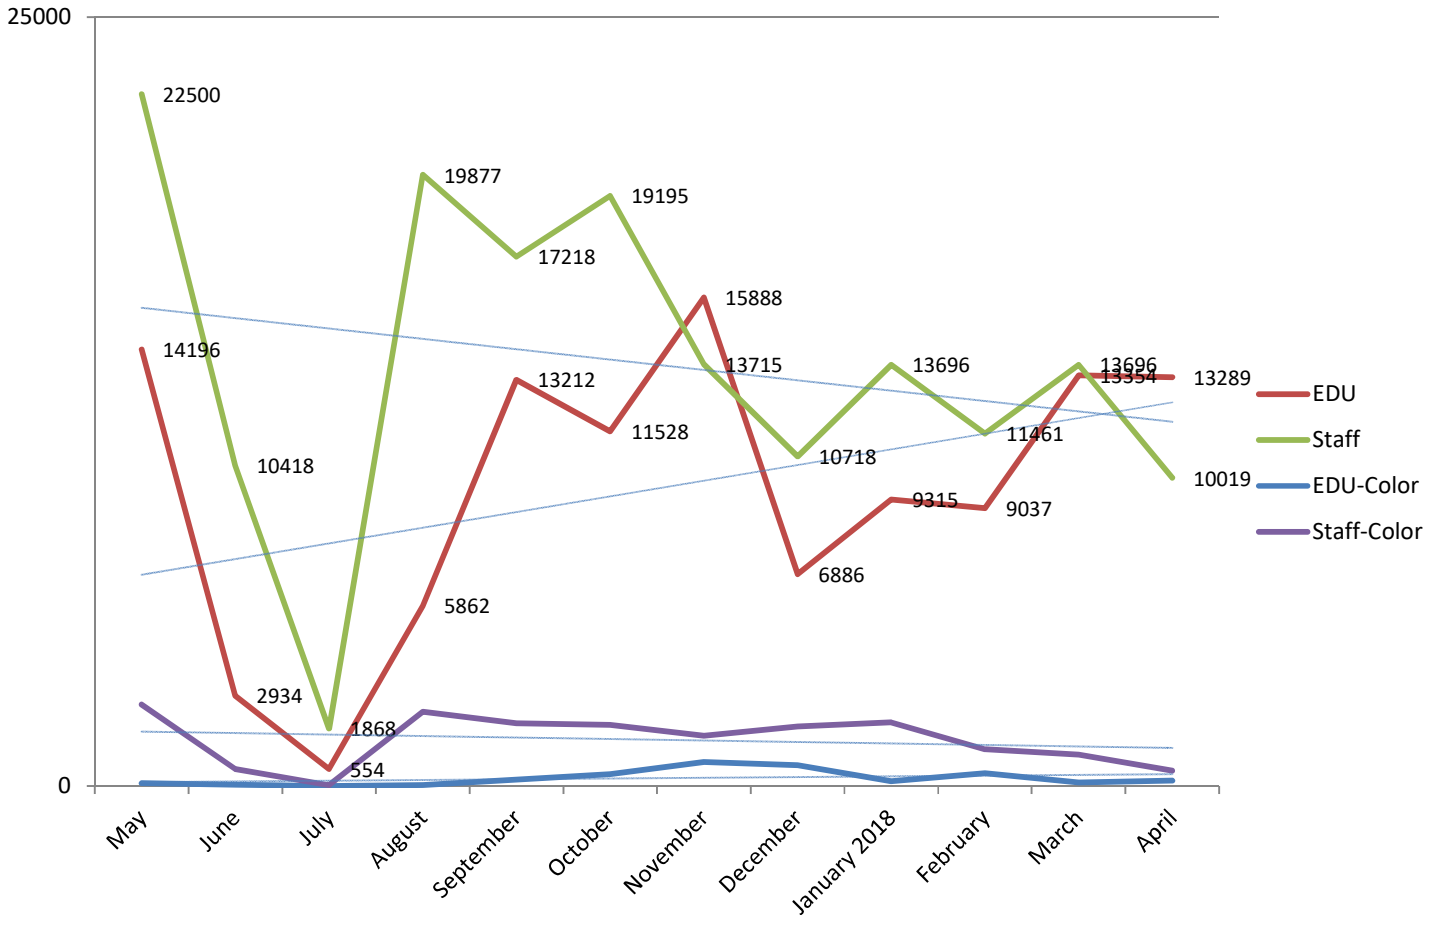

METROPOLIA PRINT STATISTICS PAST 12 MONTHS

Prints Total (MFD & Network Printers)

Number of Network Printers

METROPOLIA PRINT STATISTICS PAST 12 MONTHS

MultiFunction Devices (MFD)

METROPOLIA PRINT STATISTICS PAST 12 MONTHS

METROPOLIA PRINT STATISTICS PAST 12 MONTHS

NETWORK PRINTERS

Network Prints by User Group

Network Printers by User Type

METROPOLIA PRINT STATISTICS PAST 12 MONTHS

PAPERCUT-STATISTICS

Number of Monthly Users (MFD)