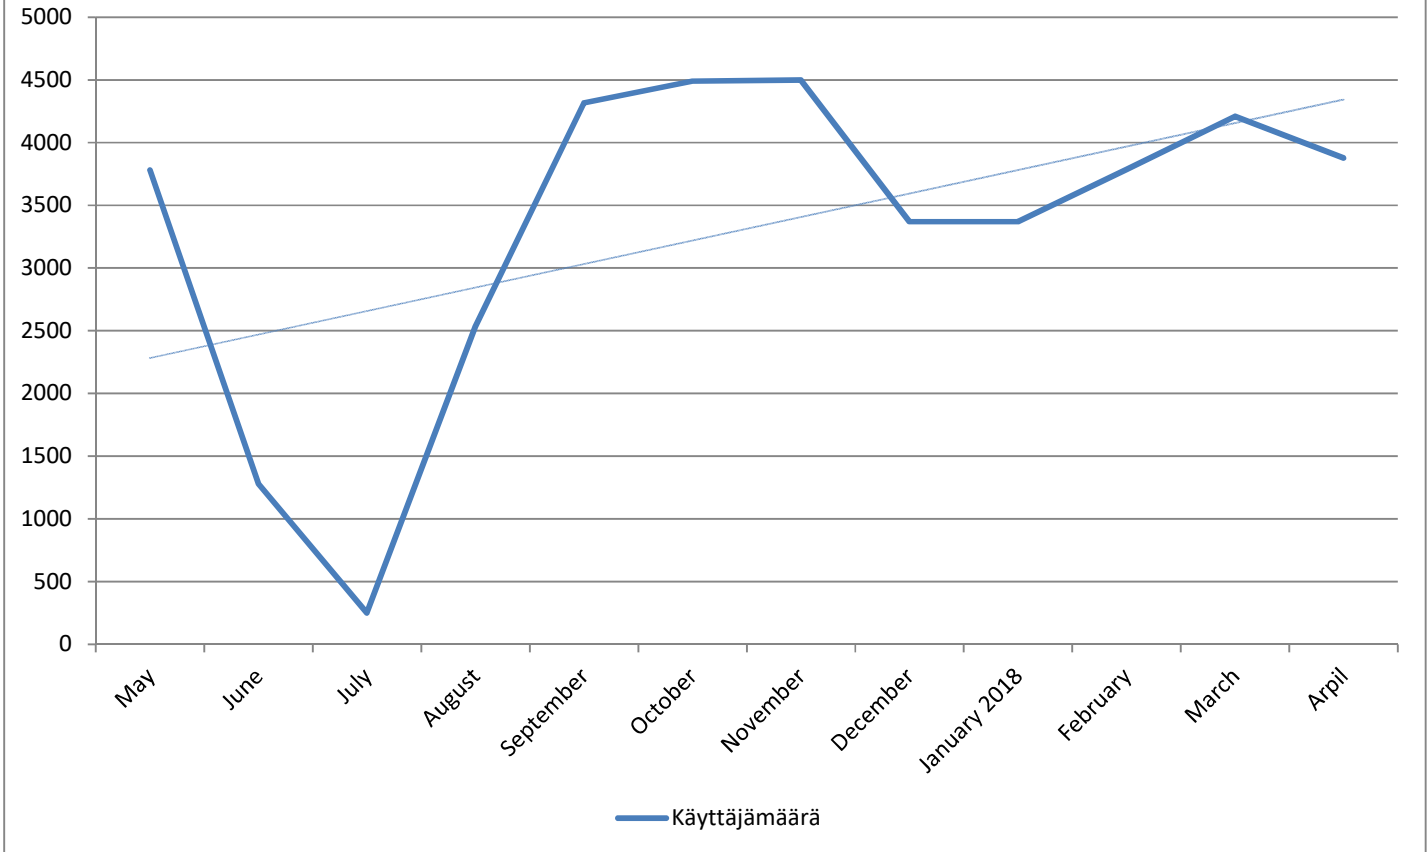

METROPOLIA PRINT STATISTICS PAST 12 MONTHS

Prints Total (MFD & Network Printers)

Number of Network Printers

METROPOLIA PRINT STATISTICS PAST 12 MONTHS

MultiFunction Devices (MFD)

METROPOLIA PRINT STATISTICS PAST 12 MONTHS

METROPOLIA PRINT STATISTICS PAST 12 MONTHS

NETWORK PRINTERS

Network Prints by User Group

Network Printers by User Type

METROPOLIA PRINT STATISTICS PAST 12 MONTHS

PAPERCUT-STATISTICS

Number of Monthly Users (MFD)