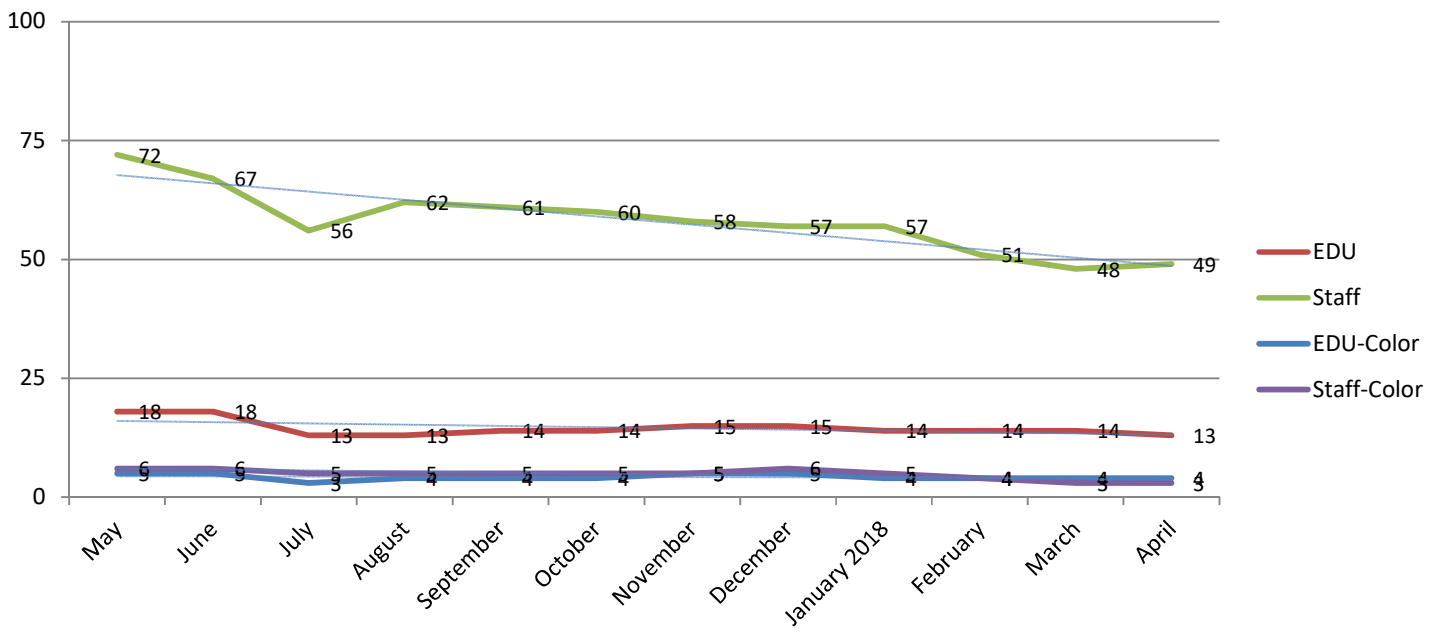

METROPOLIA PRINT STATISTICS PAST 12 MONTHS

Prints Total (MFD & Network Printers)

Number of Network Printers

METROPOLIA PRINT STATISTICS PAST 12 MONTHS

MultiFunction Devices (MFD)

METROPOLIA PRINT STATISTICS PAST 12 MONTHS

METROPOLIA PRINT STATISTICS PAST 12 MONTHS

NETWORK PRINTERS

Network Prints by User Group

Network Printers by User Type

METROPOLIA PRINT STATISTICS PAST 12 MONTHS

PAPERCUT-STATISTICS

Number of Monthly Users (MFD)