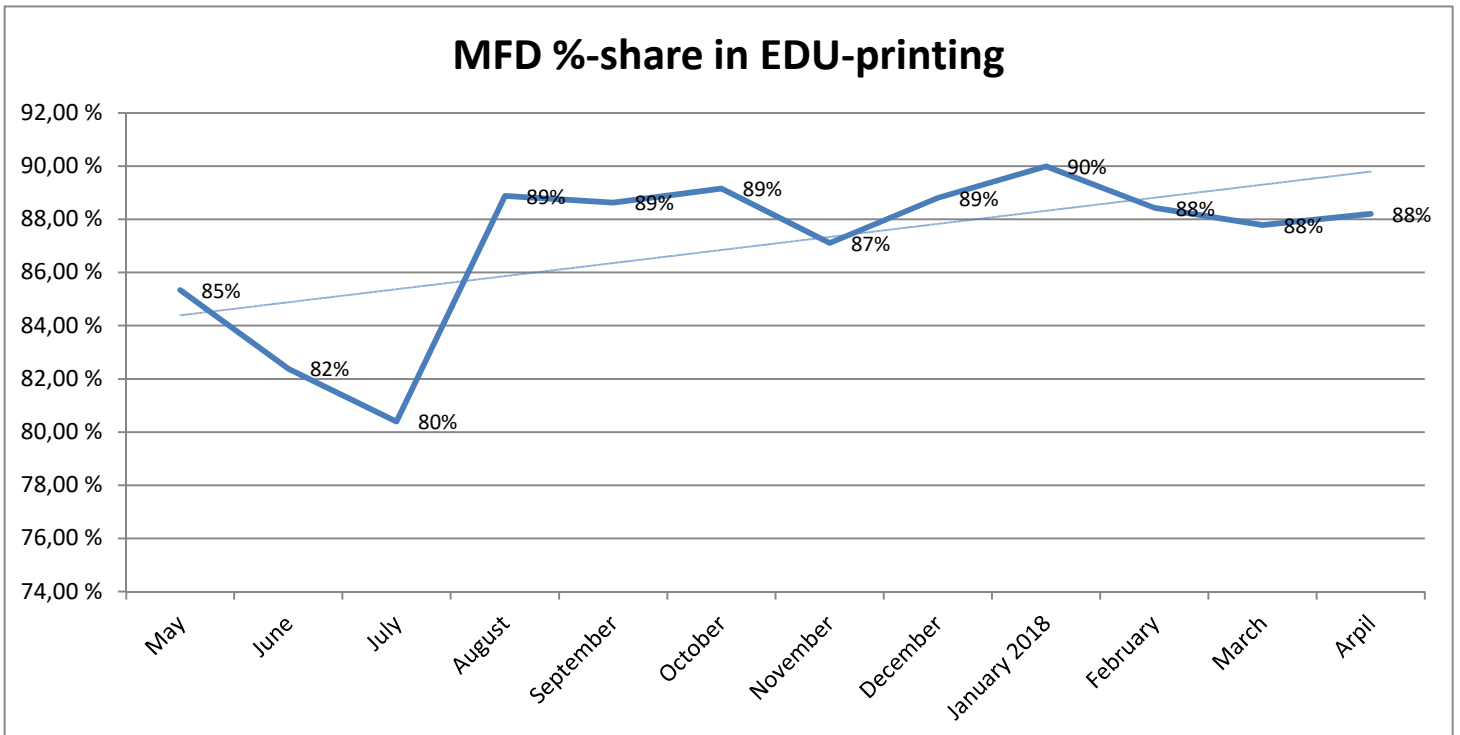

METROPOLIA PRINT STATISTICS PAST 12 MONTHS

Prints Total (MFD & Network Printers)

Number of Network Printers

METROPOLIA PRINT STATISTICS PAST 12 MONTHS

MultiFunction Devices (MFD)

METROPOLIA PRINT STATISTICS PAST 12 MONTHS

METROPOLIA PRINT STATISTICS PAST 12 MONTHS

NETWORK PRINTERS

Network Prints by User Group

Network Printers by User Type

METROPOLIA PRINT STATISTICS PAST 12 MONTHS

PAPERCUT-STATISTICS

Number of Monthly Users (MFD)