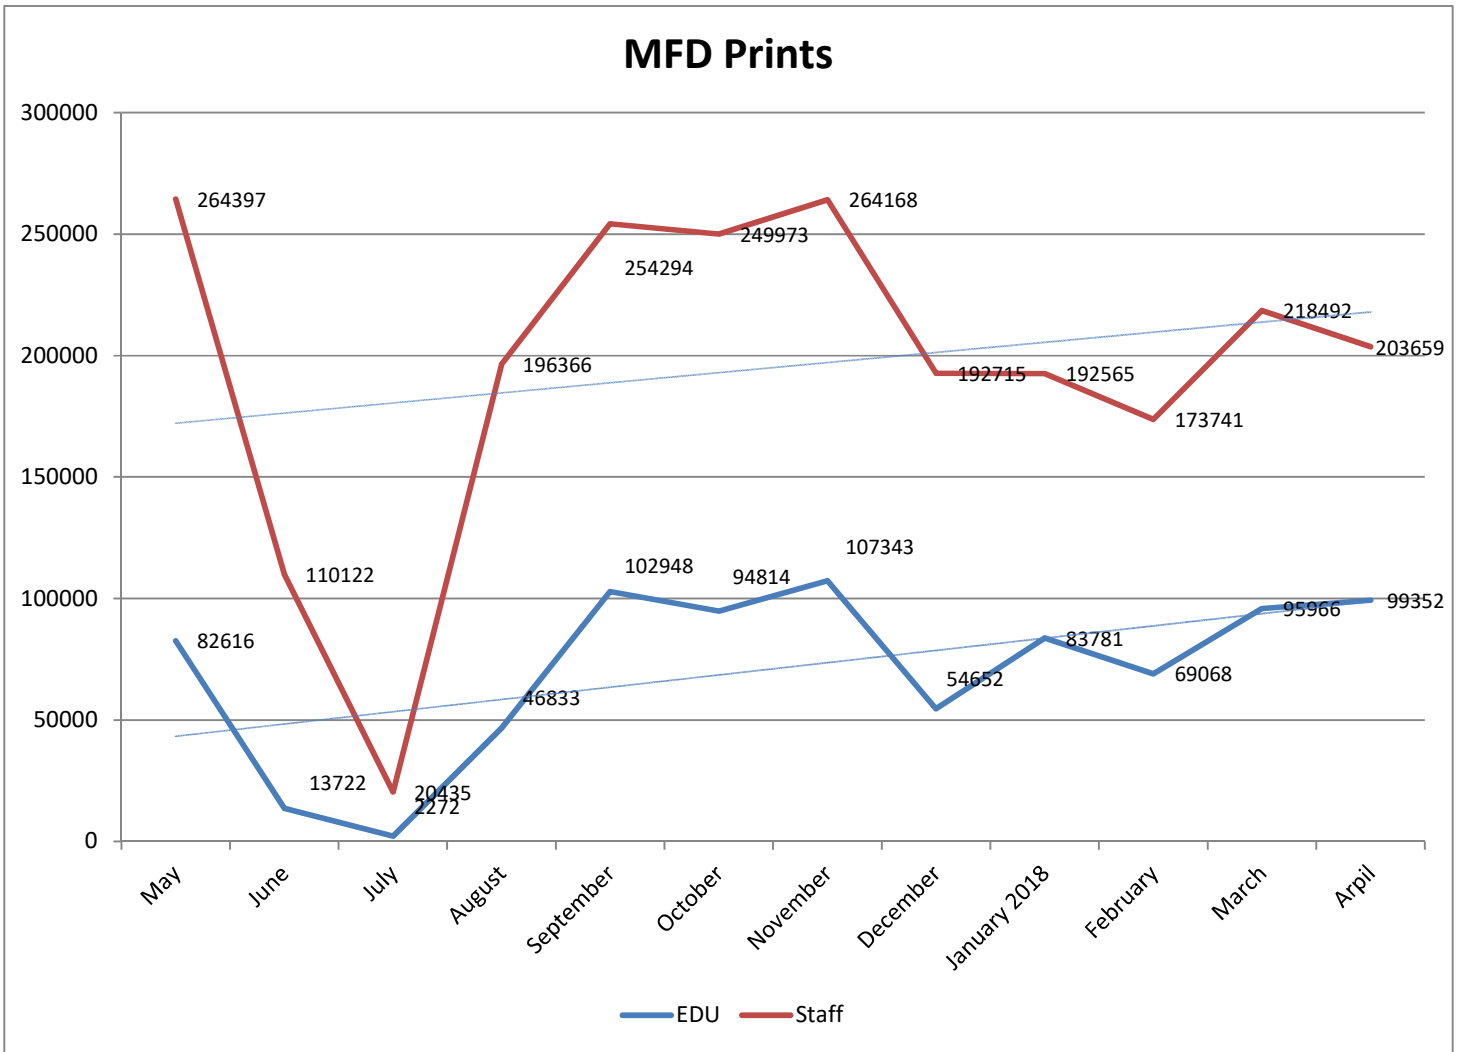

METROPOLIA PRINT STATISTICS PAST 12 MONTHS

Prints Total (MFD & Network Printers)

Number of Network Printers

METROPOLIA PRINT STATISTICS PAST 12 MONTHS

MultiFunction Devices (MFD)

METROPOLIA PRINT STATISTICS PAST 12 MONTHS

METROPOLIA PRINT STATISTICS PAST 12 MONTHS

NETWORK PRINTERS

Network Prints by User Group

Network Printers by User Type

METROPOLIA PRINT STATISTICS PAST 12 MONTHS

PAPERCUT-STATISTICS

Number of Monthly Users (MFD)

Duplex- & Greyscale (MFD)