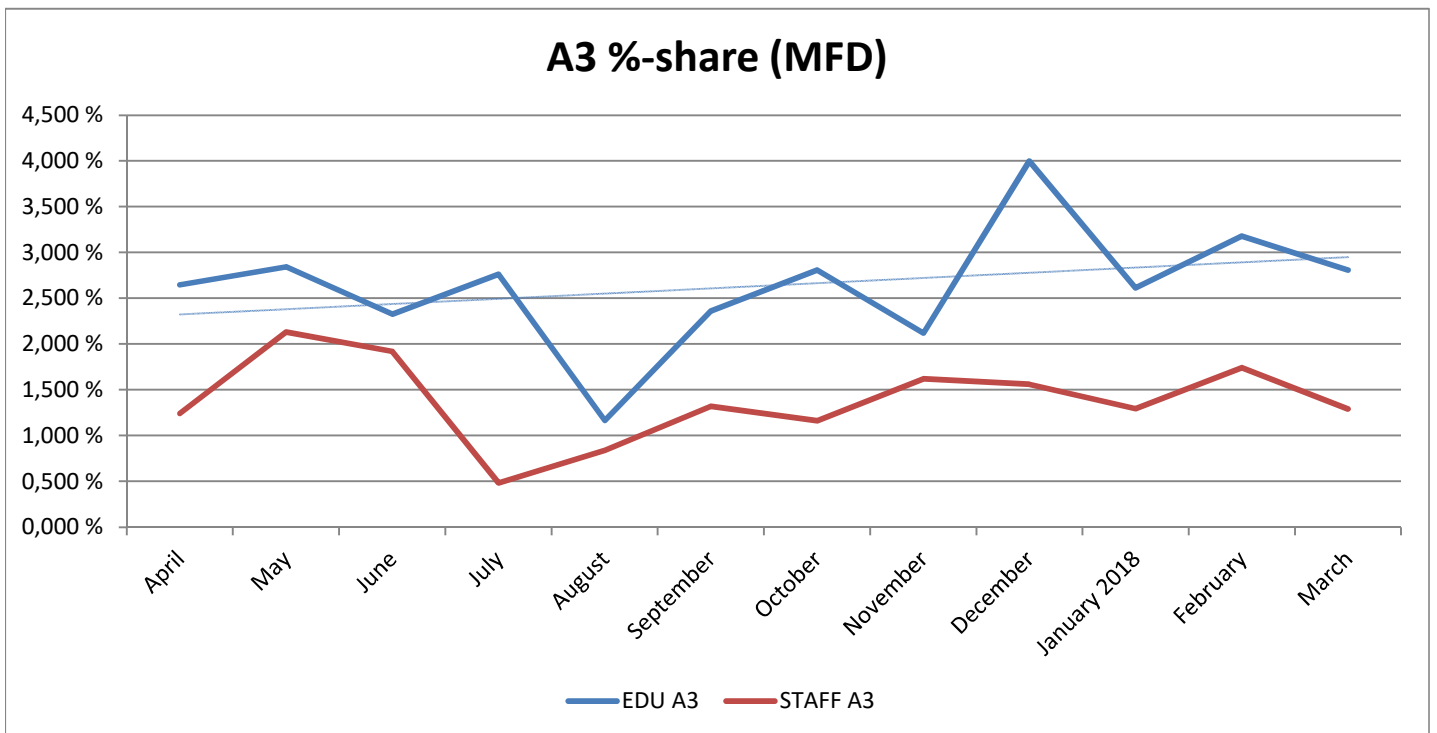

METROPOLIA PRINT STATISTICS PAST 12 MONTHS

Prints Total (MFD & Network Printers)

Number of Network Printers

METROPOLIA PRINT STATISTICS PAST 12 MONTHS

MultiFunction Devices (MFD)

METROPOLIA PRINT STATISTICS PAST 12 MONTHS

METROPOLIA PRINT STATISTICS PAST 12 MONTHS

NETWORK PRINTERS

Network Prints by User Group

Network Printers by User Type

METROPOLIA PRINT STATISTICS PAST 12 MONTHS

PAPERCUT-STATISTICS

Number of Monthly Users (MFD)