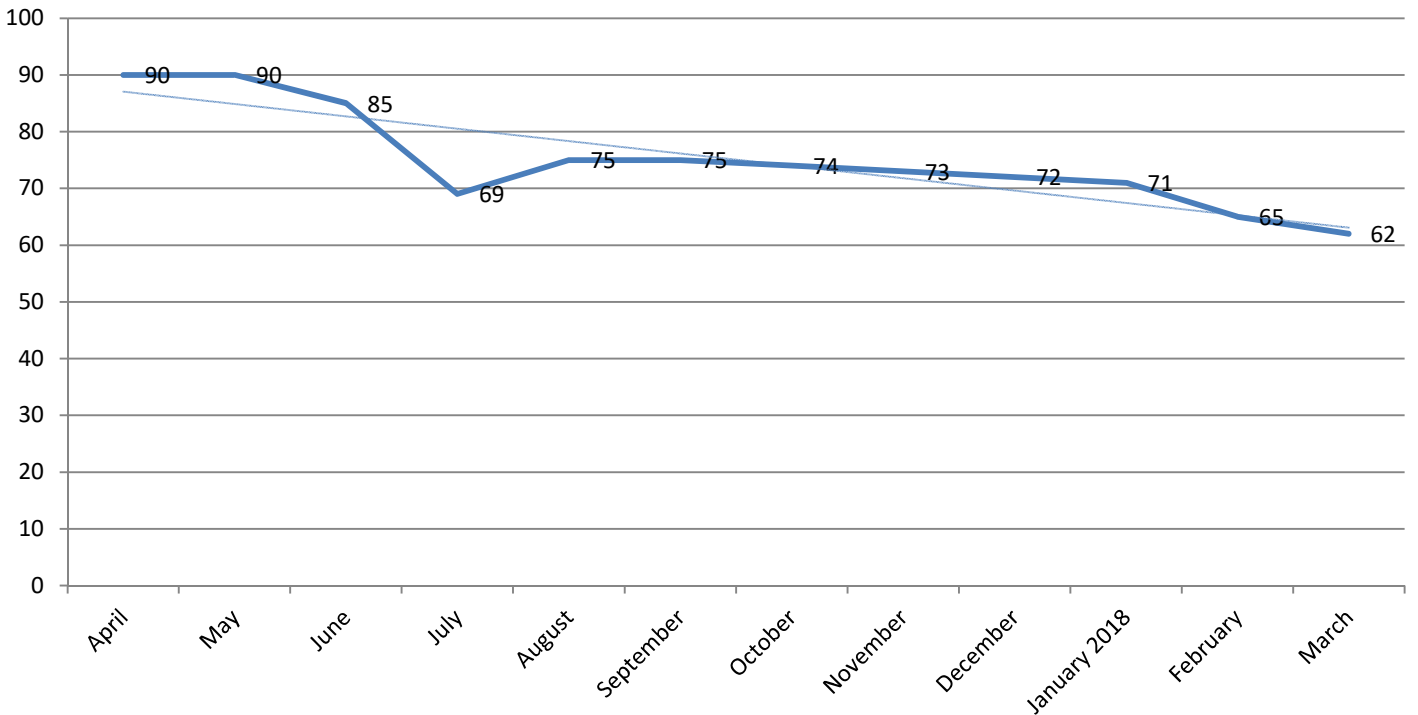

METROPOLIA PRINT STATISTICS PAST 12 MONTHS

Prints Total (MFD & Network Printers)

Number of Network Printers

METROPOLIA PRINT STATISTICS PAST 12 MONTHS

MultiFunction Devices (MFD)

METROPOLIA PRINT STATISTICS PAST 12 MONTHS

METROPOLIA PRINT STATISTICS PAST 12 MONTHS

NETWORK PRINTERS

Network Prints by User Group

Network Printers by User Type

METROPOLIA PRINT STATISTICS PAST 12 MONTHS

PAPERCUT-STATISTICS

Number of Monthly Users (MFD)