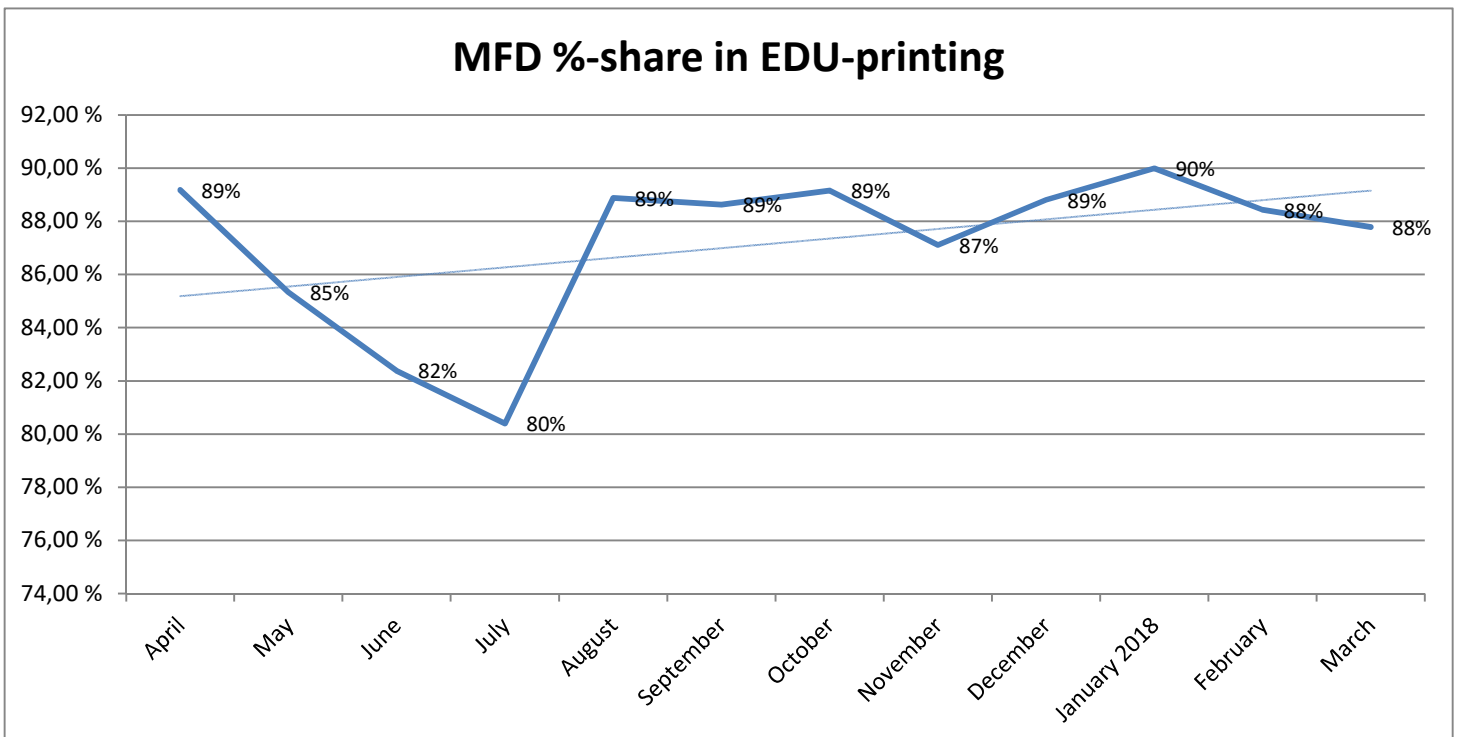

METROPOLIA PRINT STATISTICS PAST 12 MONTHS

Prints Total (MFD & Network Printers)

Number of Network Printers

METROPOLIA PRINT STATISTICS PAST 12 MONTHS

MultiFunction Devices (MFD)

METROPOLIA PRINT STATISTICS PAST 12 MONTHS

METROPOLIA PRINT STATISTICS PAST 12 MONTHS

NETWORK PRINTERS

Network Prints by User Group

Network Printers by User Type

METROPOLIA PRINT STATISTICS PAST 12 MONTHS

PAPERCUT-STATISTICS

Number of Monthly Users (MFD)