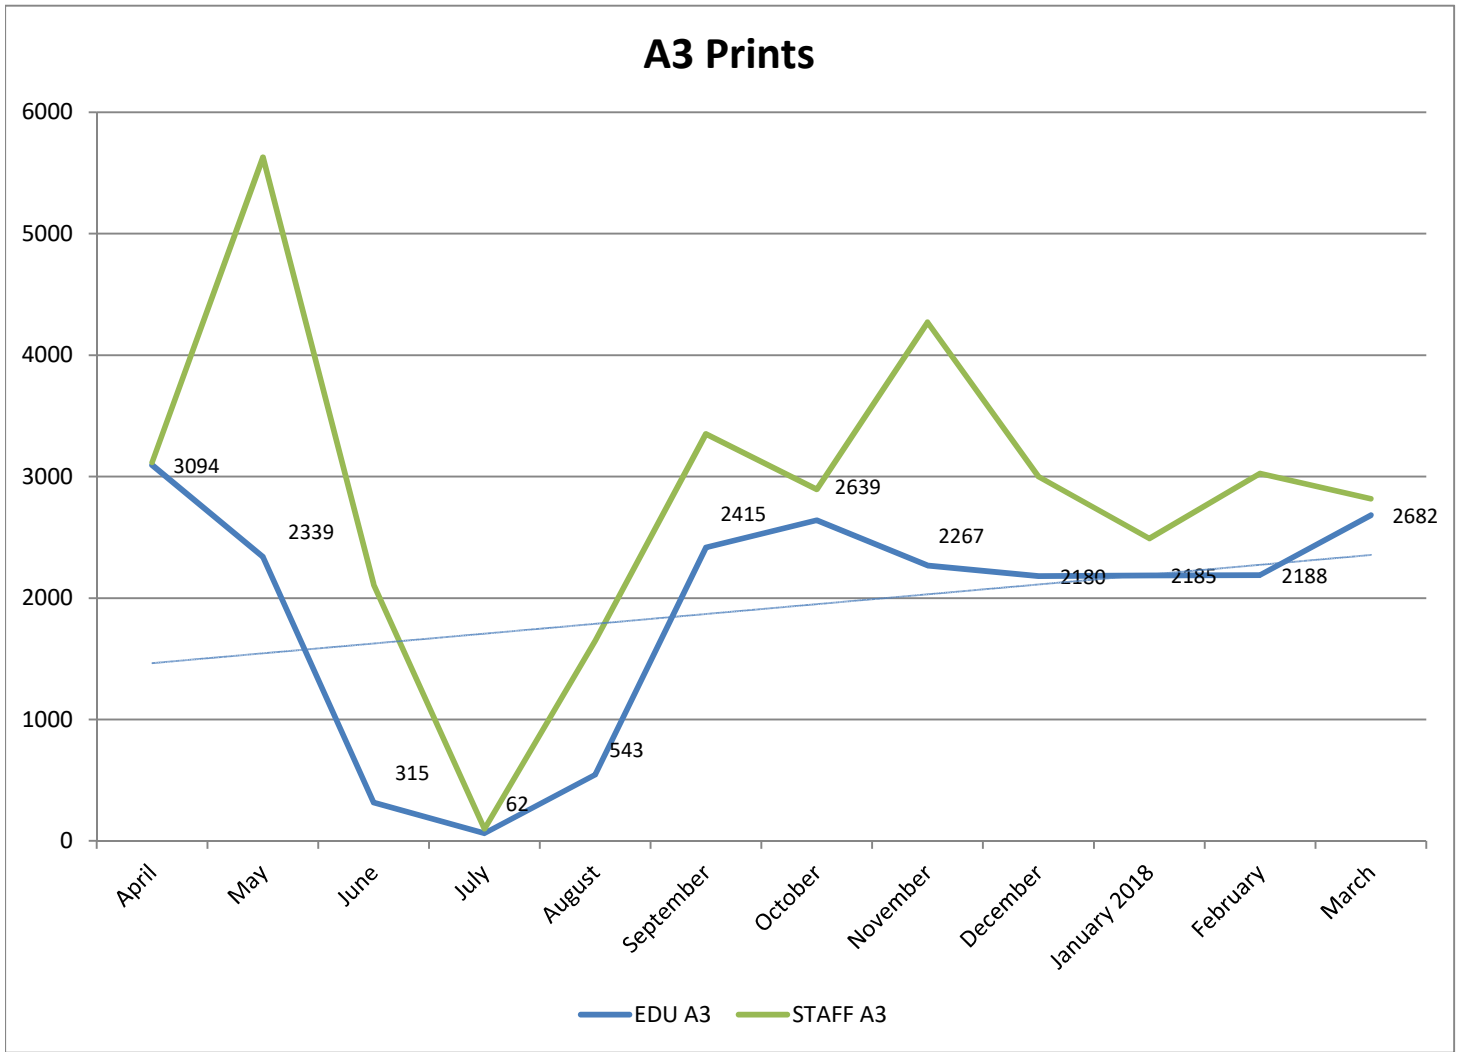

METROPOLIA PRINT STATISTICS PAST 12 MONTHS

Prints Total (MFD & Network Printers)

Number of Network Printers

METROPOLIA PRINT STATISTICS PAST 12 MONTHS

MultiFunction Devices (MFD)

METROPOLIA PRINT STATISTICS PAST 12 MONTHS

METROPOLIA PRINT STATISTICS PAST 12 MONTHS

NETWORK PRINTERS

Network Prints by User Group

Network Printers by User Type

METROPOLIA PRINT STATISTICS PAST 12 MONTHS

PAPERCUT-STATISTICS

Number of Monthly Users (MFD)