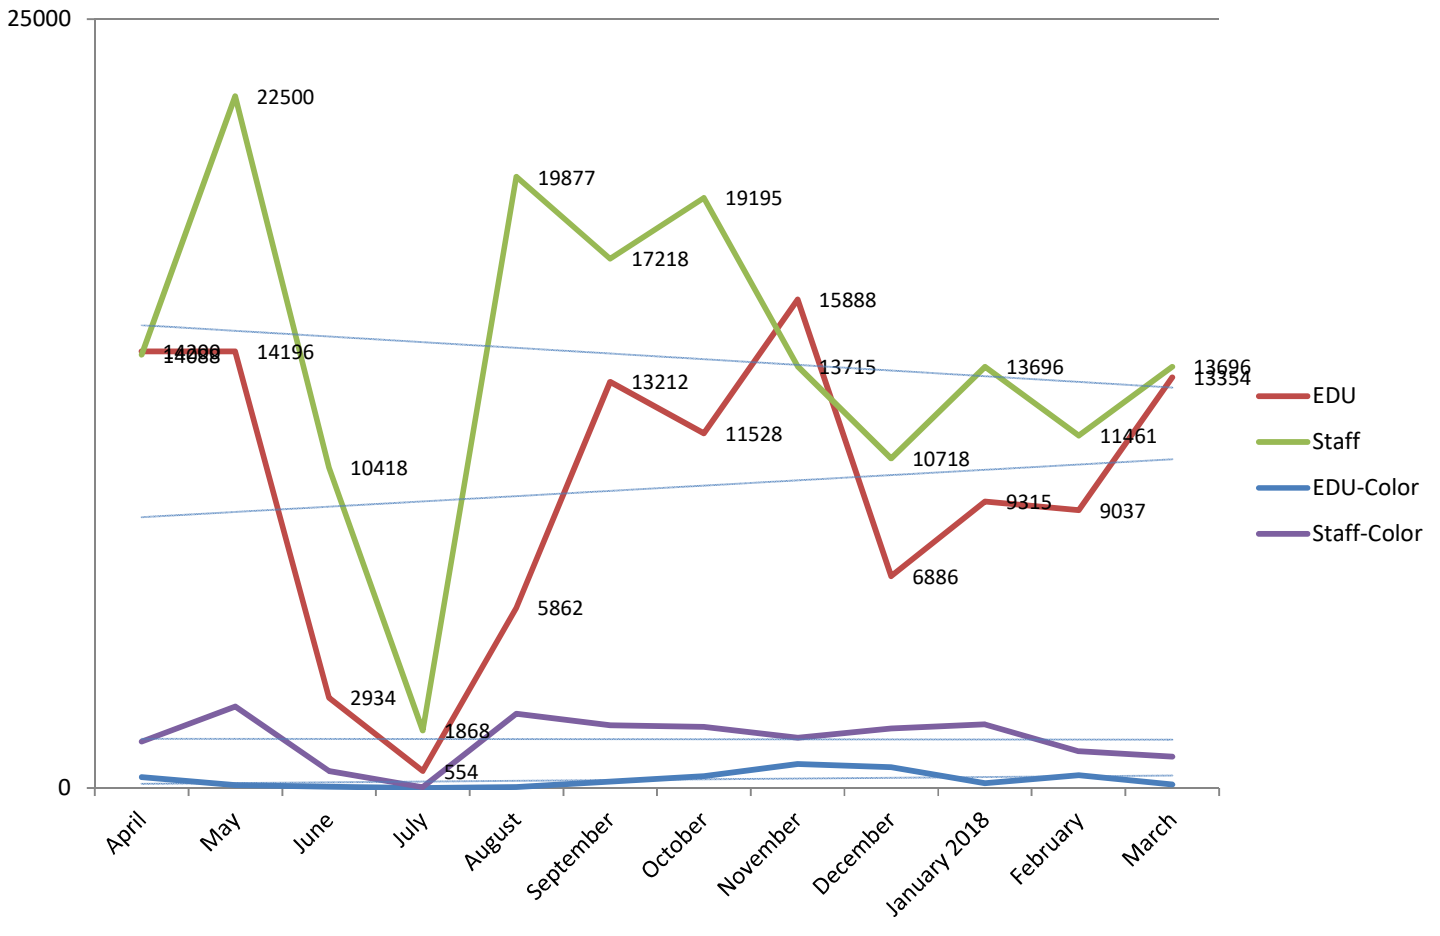

METROPOLIA PRINT STATISTICS PAST 12 MONTHS

Prints Total (MFD & Network Printers)

Number of Network Printers

METROPOLIA PRINT STATISTICS PAST 12 MONTHS

MultiFunction Devices (MFD)

METROPOLIA PRINT STATISTICS PAST 12 MONTHS

METROPOLIA PRINT STATISTICS PAST 12 MONTHS

NETWORK PRINTERS

Network Prints by User Group

Network Printers by User Type

METROPOLIA PRINT STATISTICS PAST 12 MONTHS

PAPERCUT-STATISTICS

Number of Monthly Users (MFD)