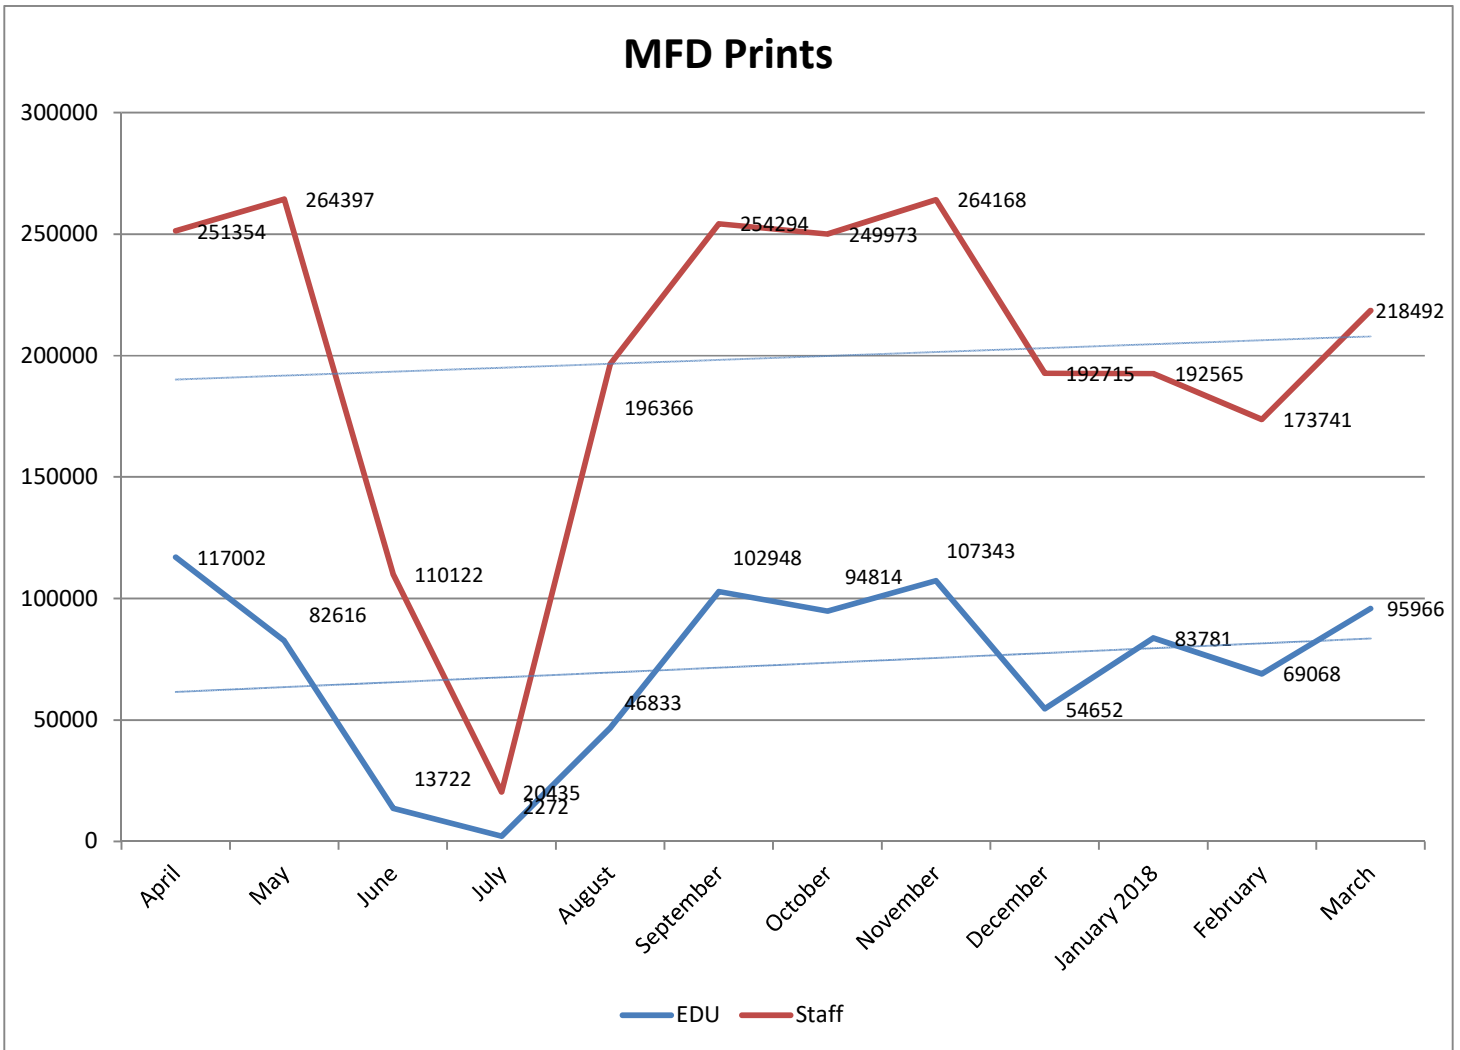

METROPOLIA PRINT STATISTICS PAST 12 MONTHS

Prints Total (MFD & Network Printers)

Number of Network Printers

METROPOLIA PRINT STATISTICS PAST 12 MONTHS

MultiFunction Devices (MFD)

METROPOLIA PRINT STATISTICS PAST 12 MONTHS

METROPOLIA PRINT STATISTICS PAST 12 MONTHS

NETWORK PRINTERS

Network Prints by User Group

Network Printers by User Type

METROPOLIA PRINT STATISTICS PAST 12 MONTHS

PAPERCUT-STATISTICS

Number of Monthly Users (MFD)

Duplex- & Greyscale (MFD)