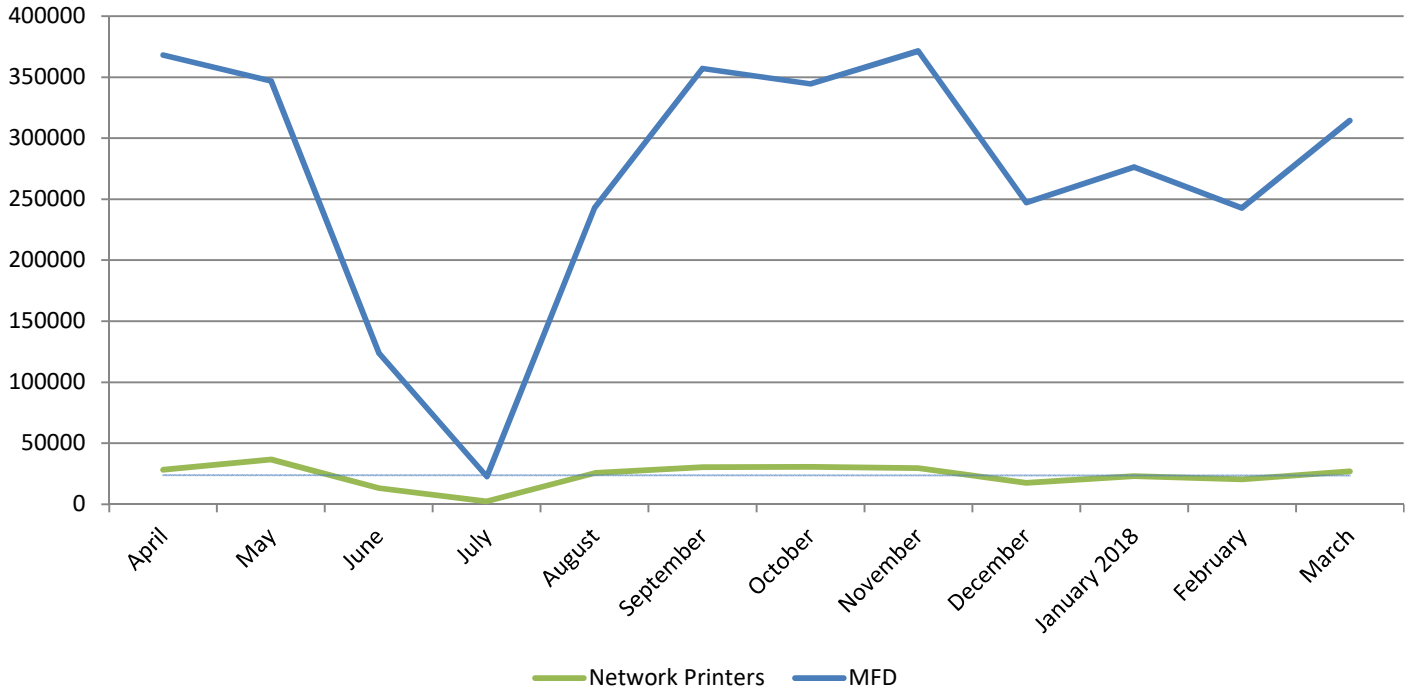

METROPOLIA PRINT STATISTICS PAST 12 MONTHS

Prints Total (MFD & Network Printers)

Number of Network Printers

METROPOLIA PRINT STATISTICS PAST 12 MONTHS

MultiFunction Devices (MFD)

METROPOLIA PRINT STATISTICS PAST 12 MONTHS

METROPOLIA PRINT STATISTICS PAST 12 MONTHS

NETWORK PRINTERS

Network Prints by User Group

Network Printers by User Type

METROPOLIA PRINT STATISTICS PAST 12 MONTHS

PAPERCUT-STATISTICS

Number of Monthly Users (MFD)