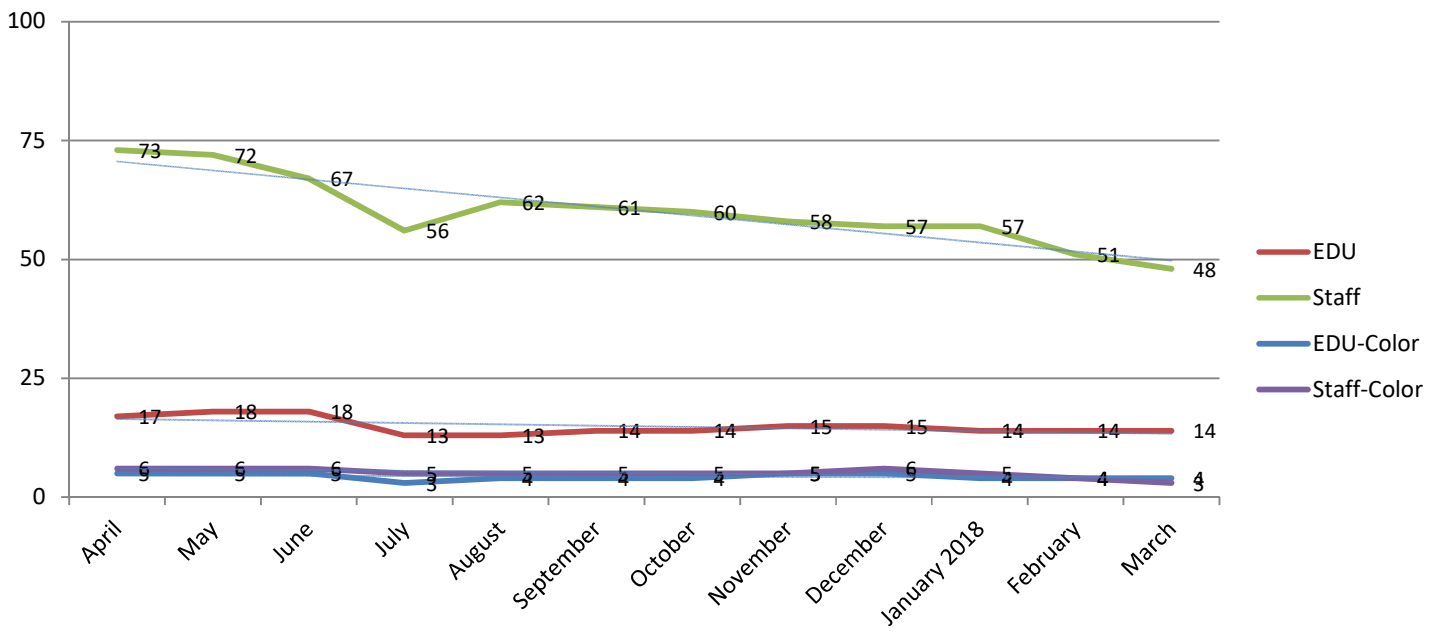

METROPOLIA PRINT STATISTICS PAST 12 MONTHS

Prints Total (MFD & Network Printers)

Number of Network Printers

METROPOLIA PRINT STATISTICS PAST 12 MONTHS

MultiFunction Devices (MFD)

METROPOLIA PRINT STATISTICS PAST 12 MONTHS

METROPOLIA PRINT STATISTICS PAST 12 MONTHS

NETWORK PRINTERS

Network Prints by User Group

Network Printers by User Type

METROPOLIA PRINT STATISTICS PAST 12 MONTHS

PAPERCUT-STATISTICS

Number of Monthly Users (MFD)