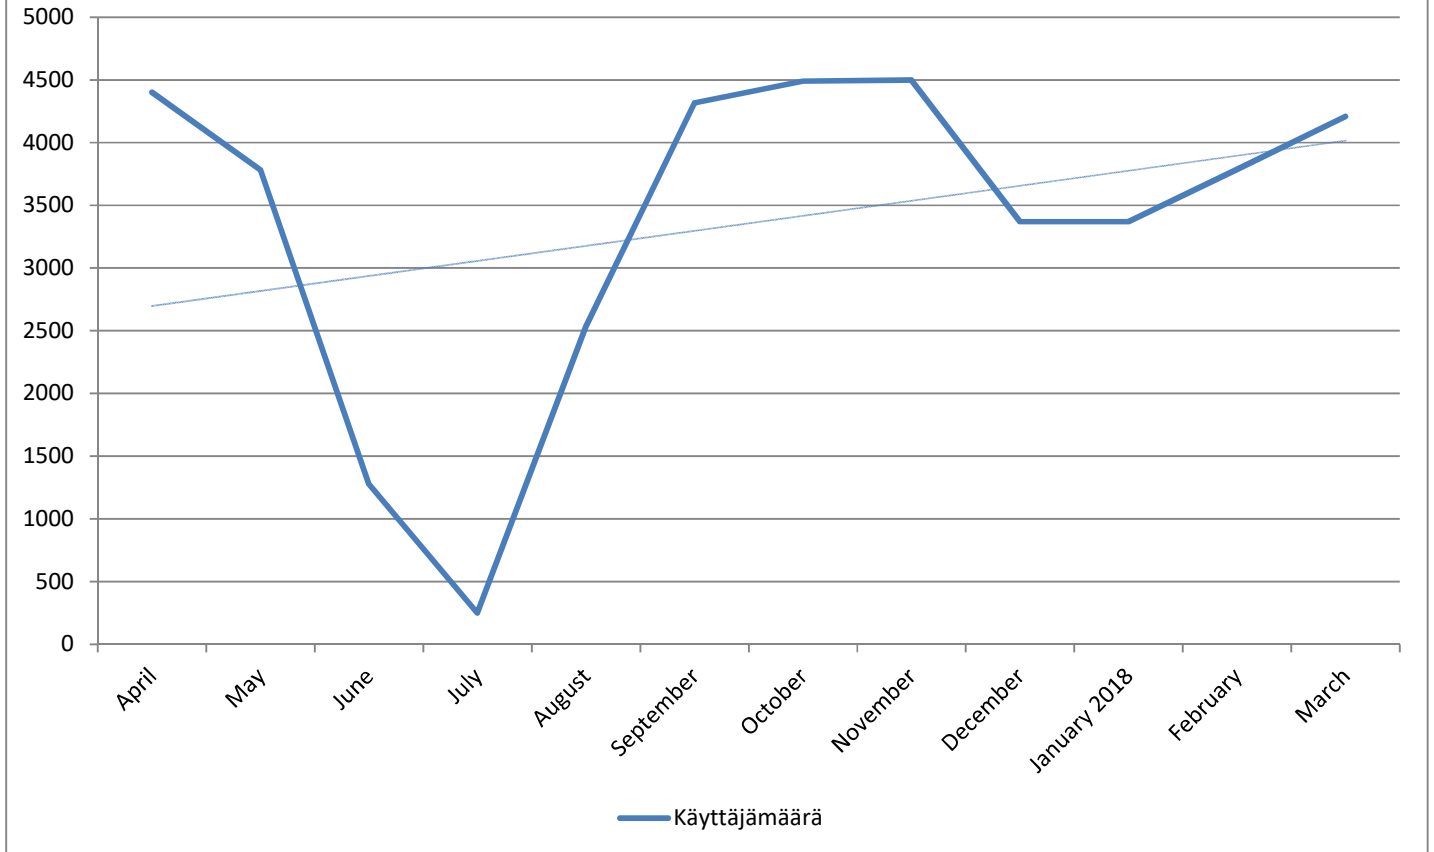

METROPOLIA PRINT STATISTICS PAST 12 MONTHS

Prints Total (MFD & Network Printers)

Number of Network Printers

METROPOLIA PRINT STATISTICS PAST 12 MONTHS

MultiFunction Devices (MFD)

METROPOLIA PRINT STATISTICS PAST 12 MONTHS

METROPOLIA PRINT STATISTICS PAST 12 MONTHS

NETWORK PRINTERS

Network Prints by User Group

Network Printers by User Type

METROPOLIA PRINT STATISTICS PAST 12 MONTHS

PAPERCUT-STATISTICS

Number of Monthly Users (MFD)