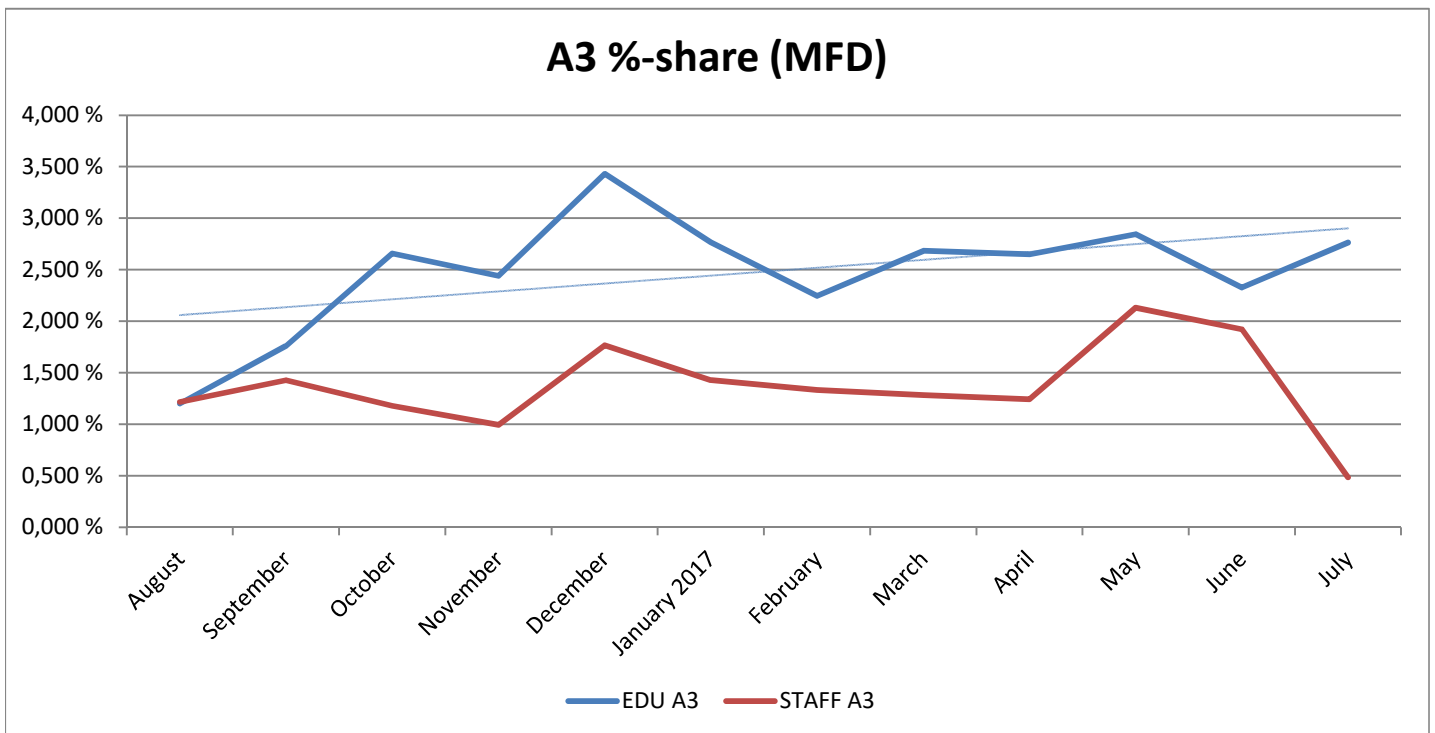

METROPOLIA PRINT STATISTICS PAST 12 MONTHS