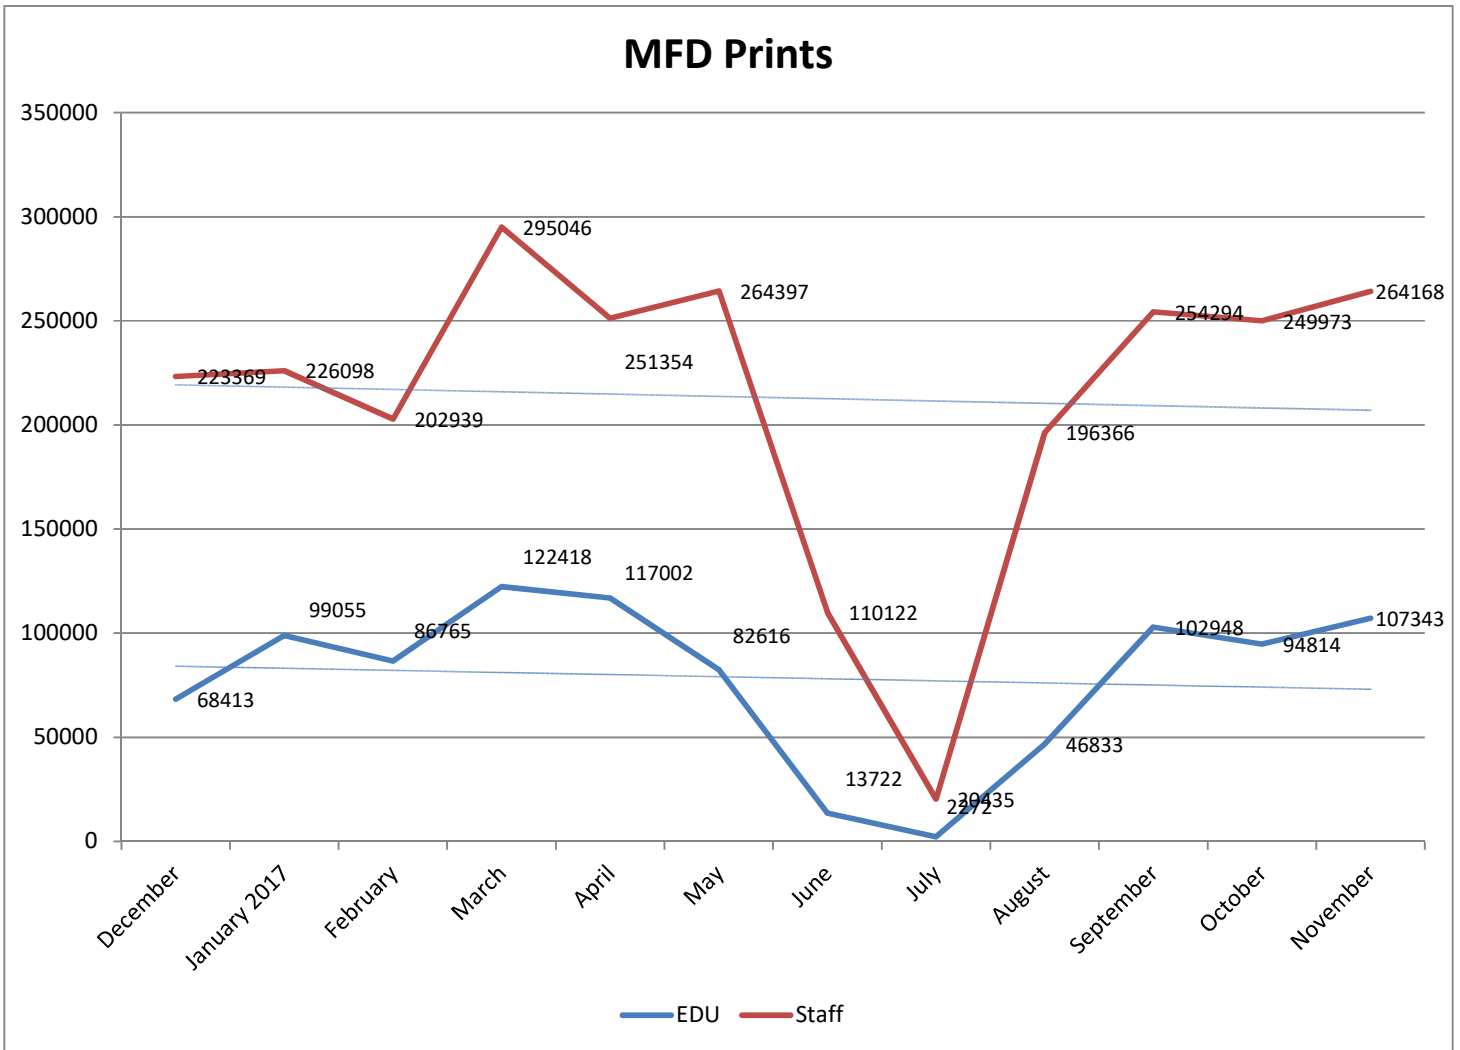

METROPOLIA PRINT STATISTICS PAST 12 MONTHS

MultiFunction Devices (MFD)