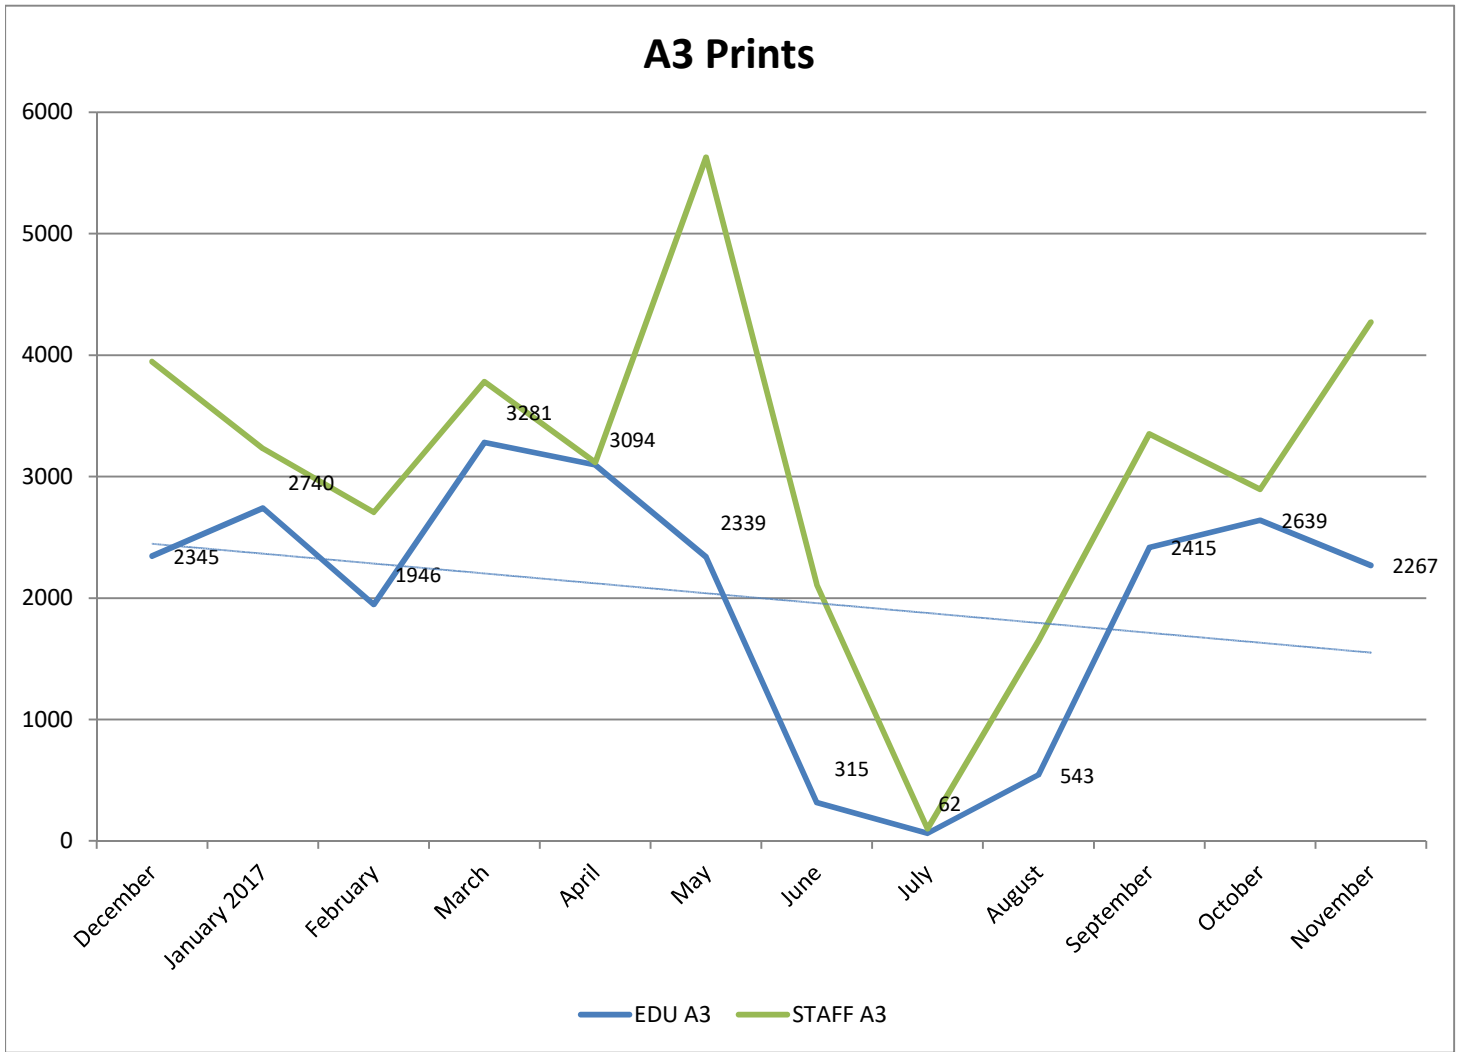

METROPOLIA PRINT STATISTICS PAST 12 MONTHS