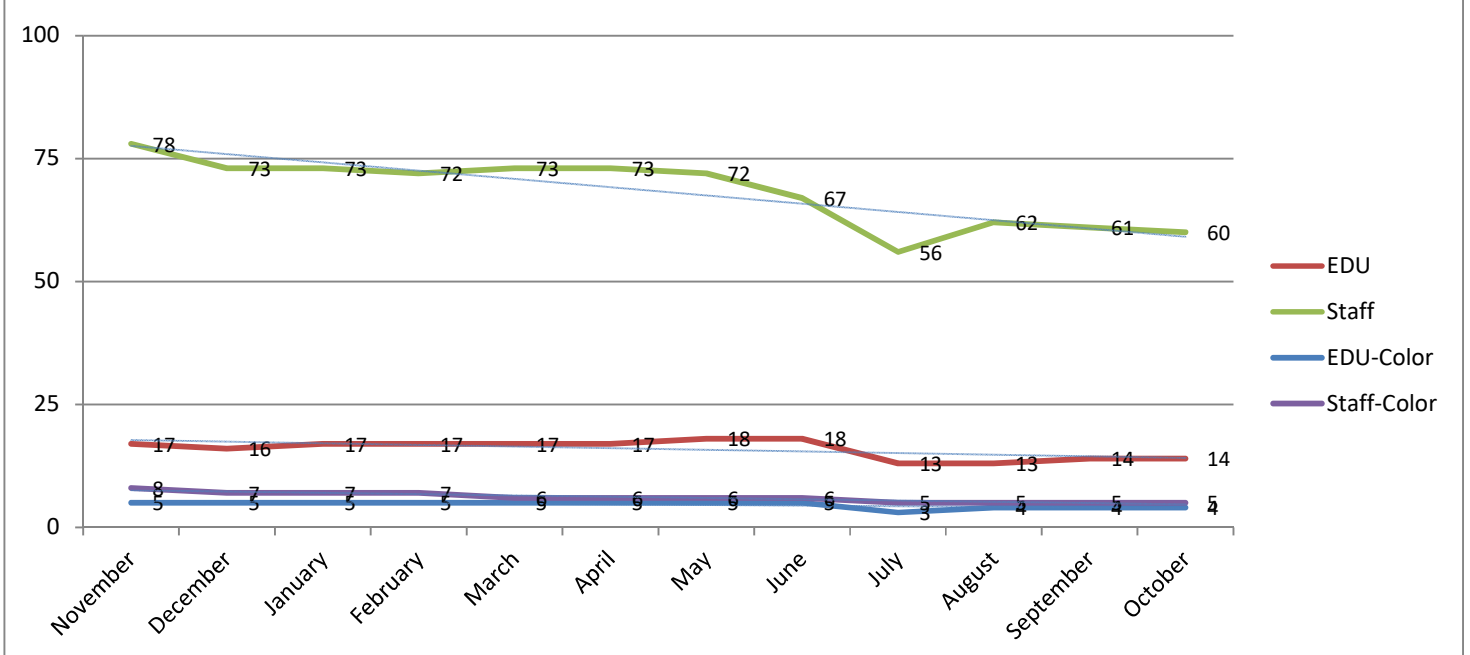

Network Printers by User Type