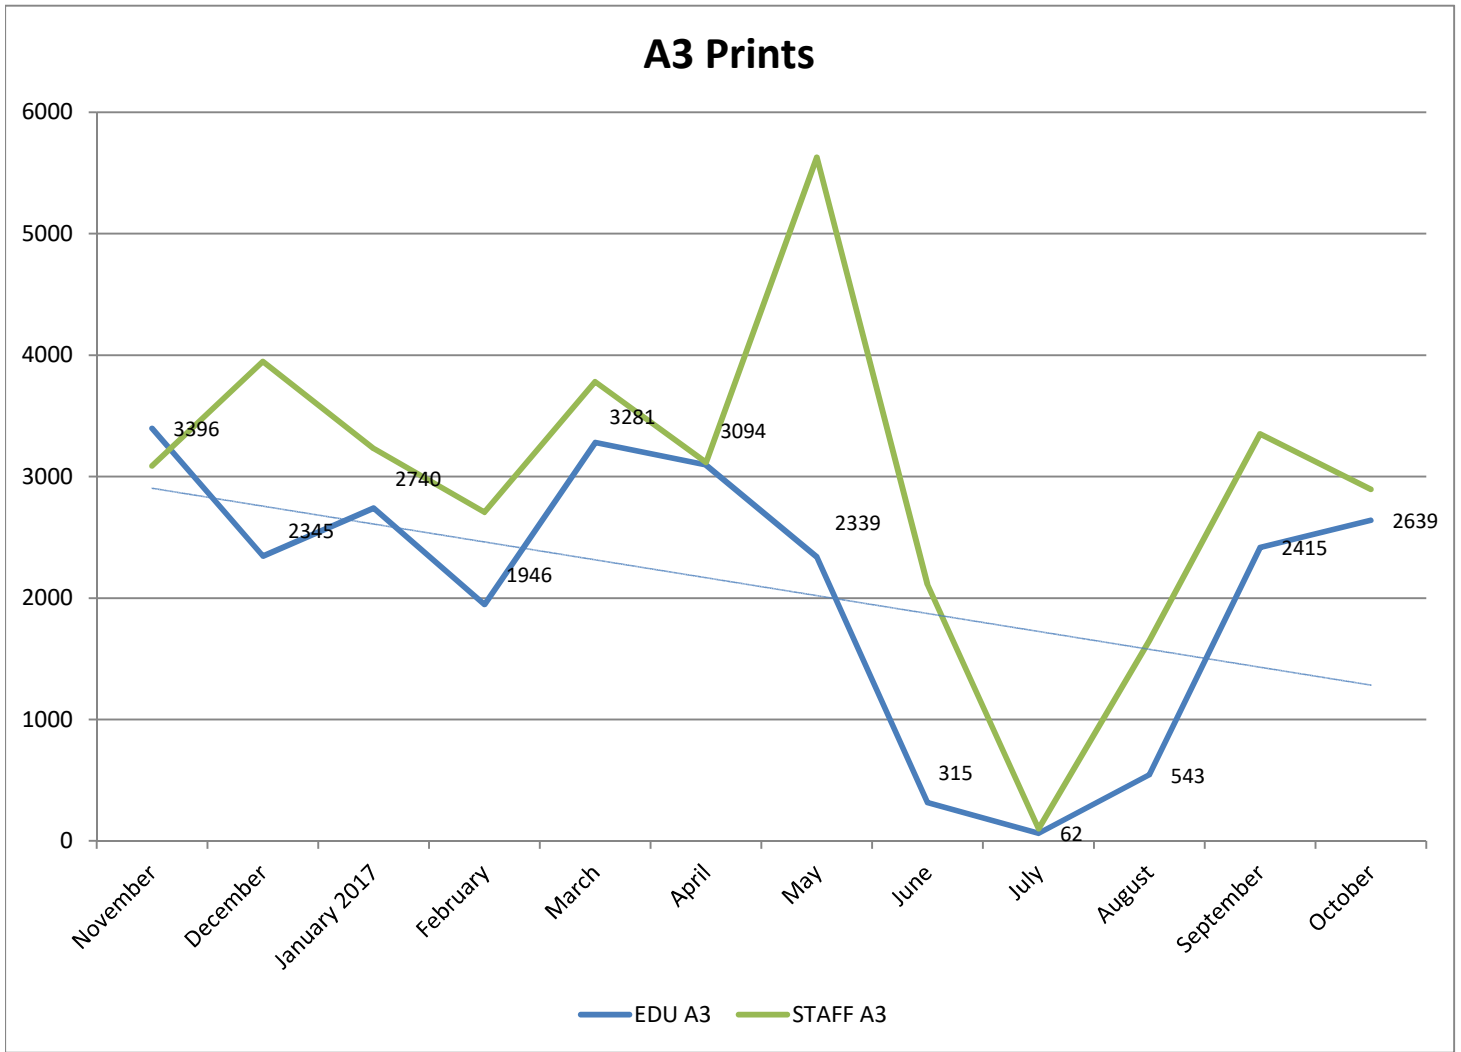

METROPOLIA PRINT STATISTICS PAST 12 MONTHS