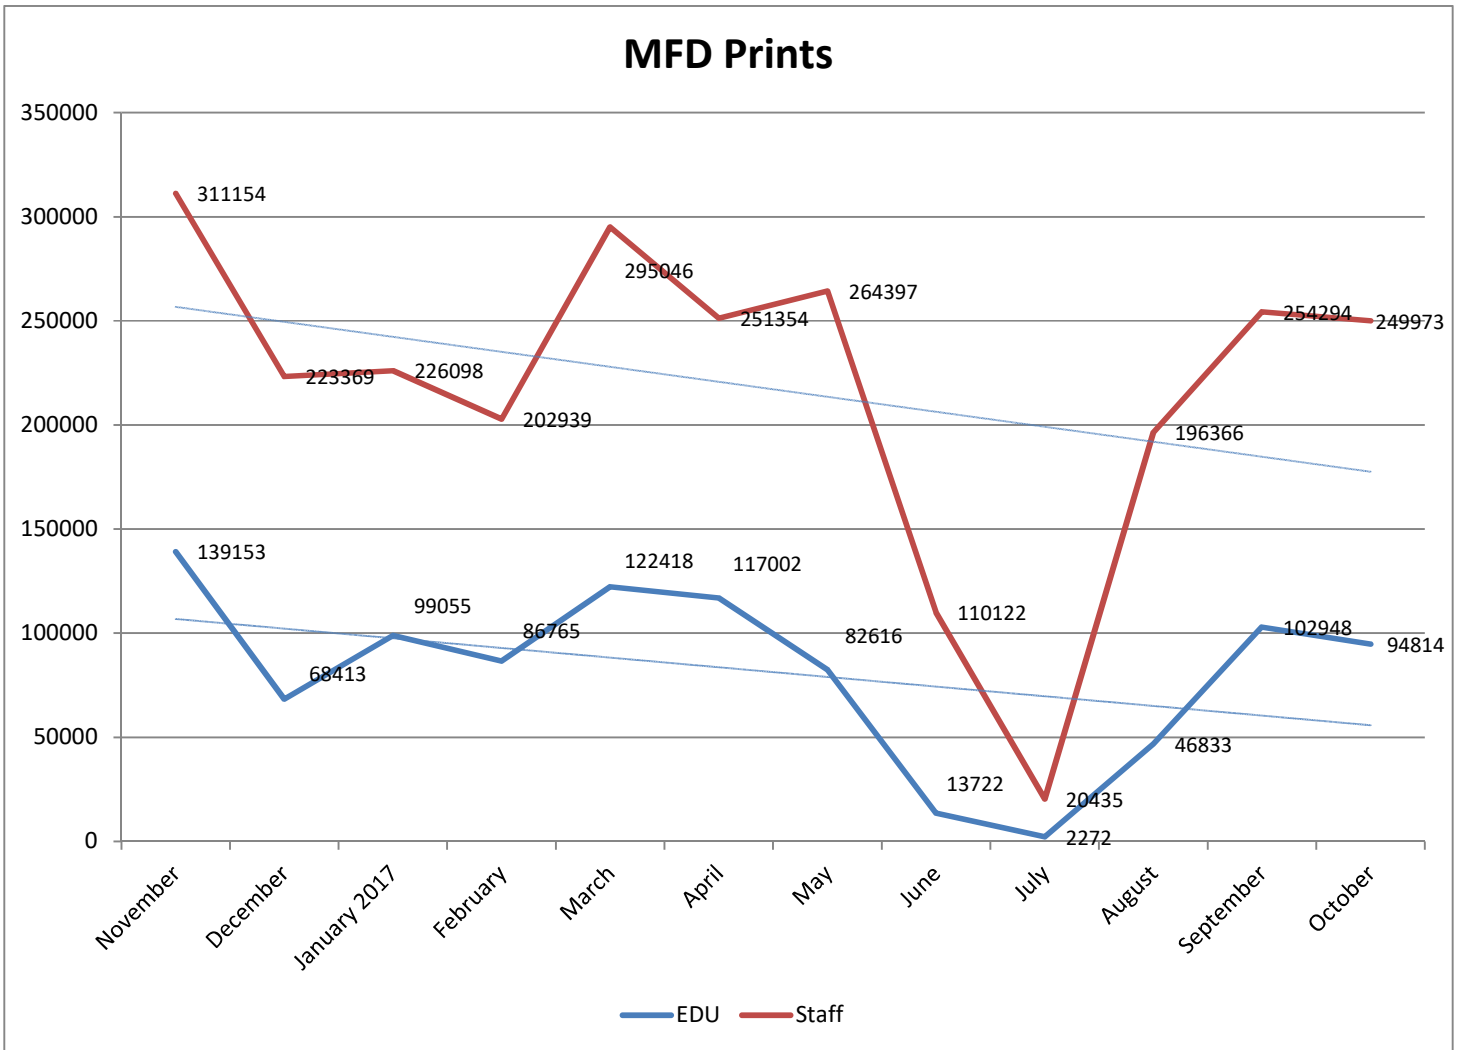

METROPOLIA PRINT STATISTICS PAST 12 MONTHS

MultiFunction Devices (MFD)