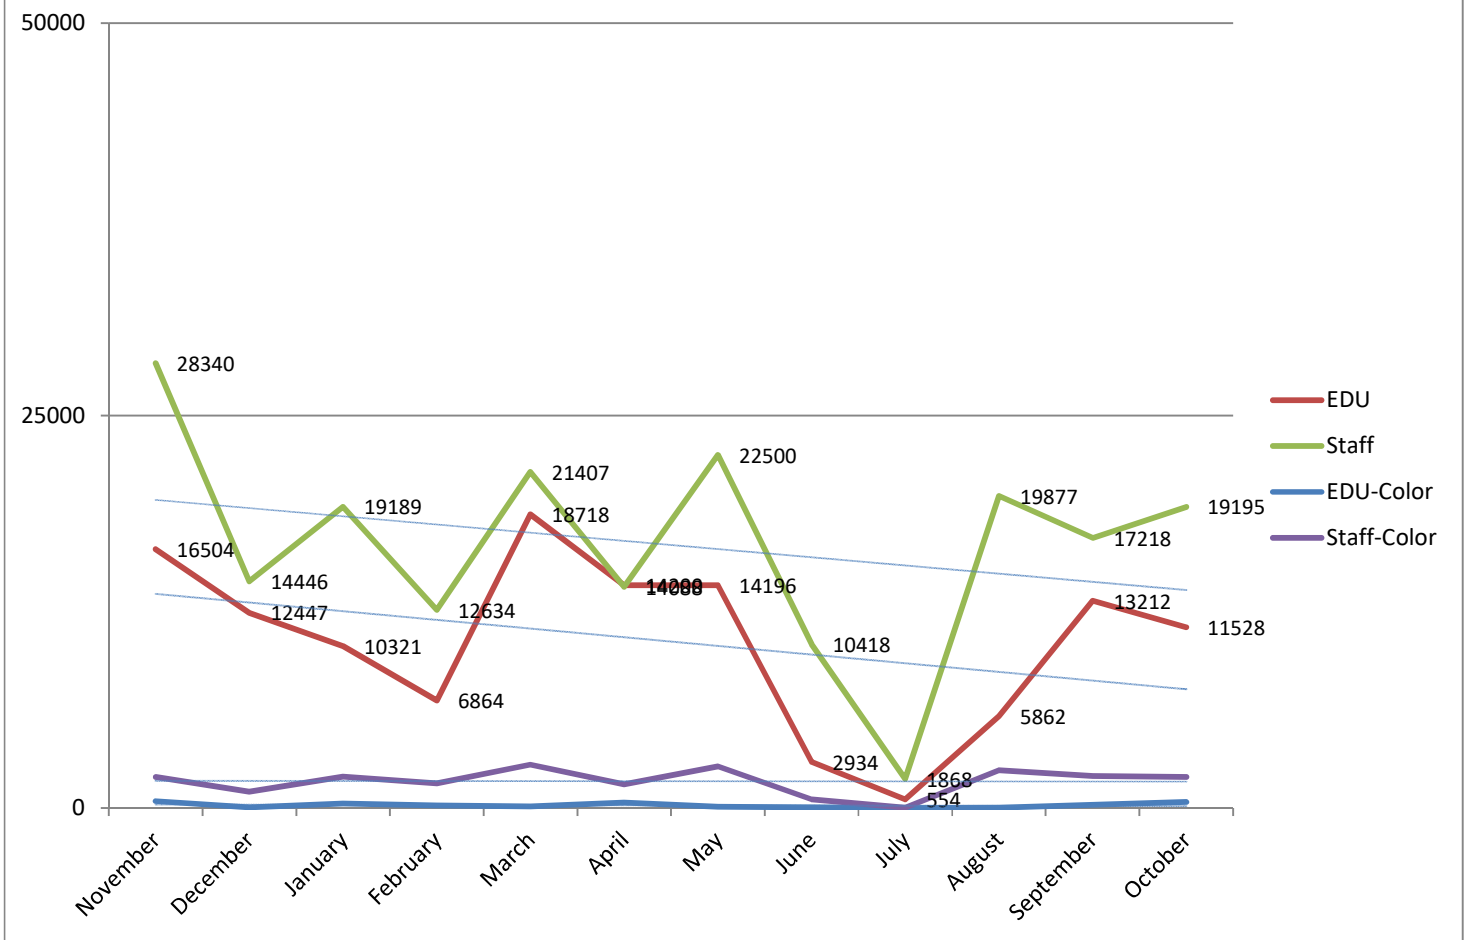

METROPOLIA PRINT STATISTICS PAST 12 MONTHS

NETWORK PRINTERS

Network Prints by User Group