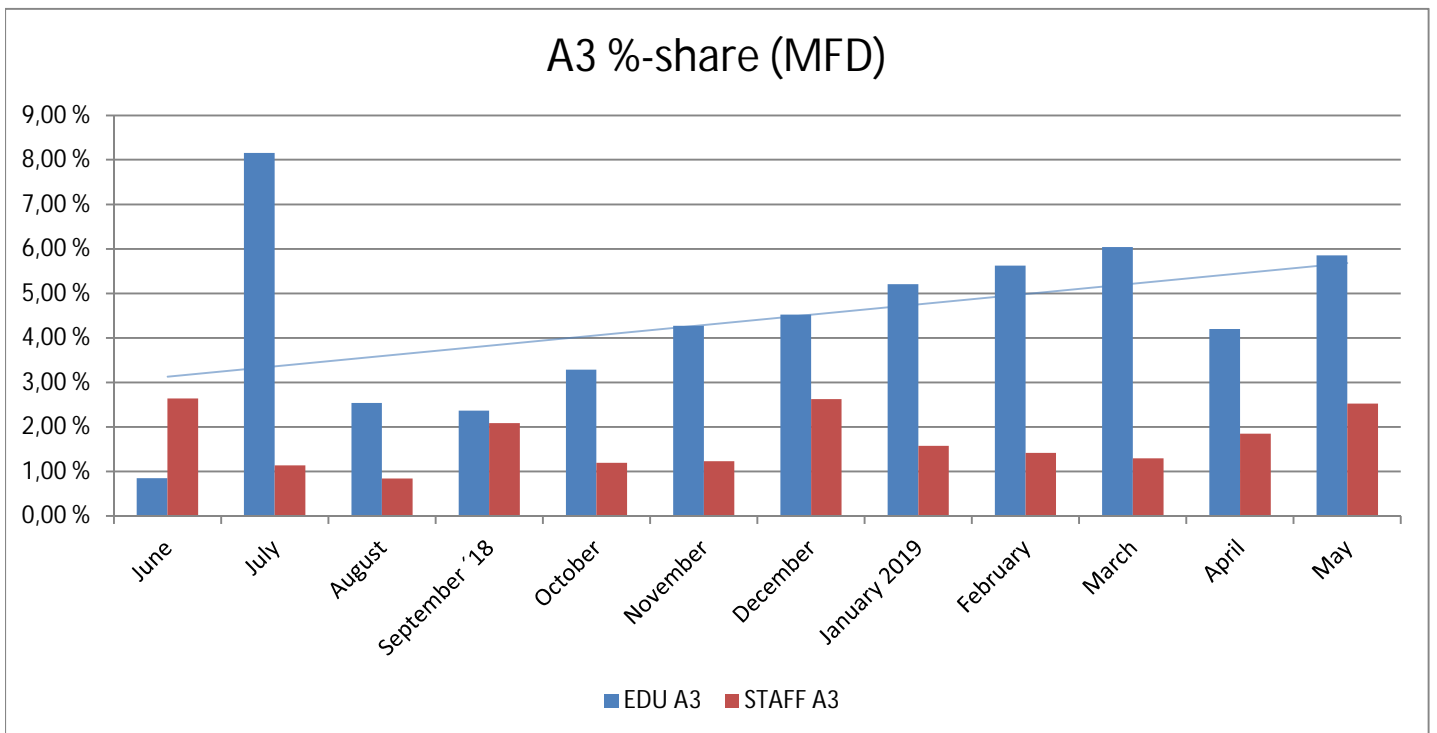

METROPOLIA PRINT STATISTICS
PAST 12 MONTHS

Prints Total
(MFD & Network Printers)

Number of Network Printers

METROPOLIA PRINT STATISTICS
PAST 12 MONTHS

MultiFunction Devices (MFD)

METROPOLIA PRINT STATISTICS
PAST 12 MONTHS

METROPOLIA PRINT STATISTICS
PAST 12 MONTHS

NETWORK PRINTERS

Network Prints by User Group

Network Printers by User Type

METROPOLIA PRINT STATISTICS
PAST 12 MONTHS

PAPERCUT-STATISTICS

Number of Monthly Users
(MFD)