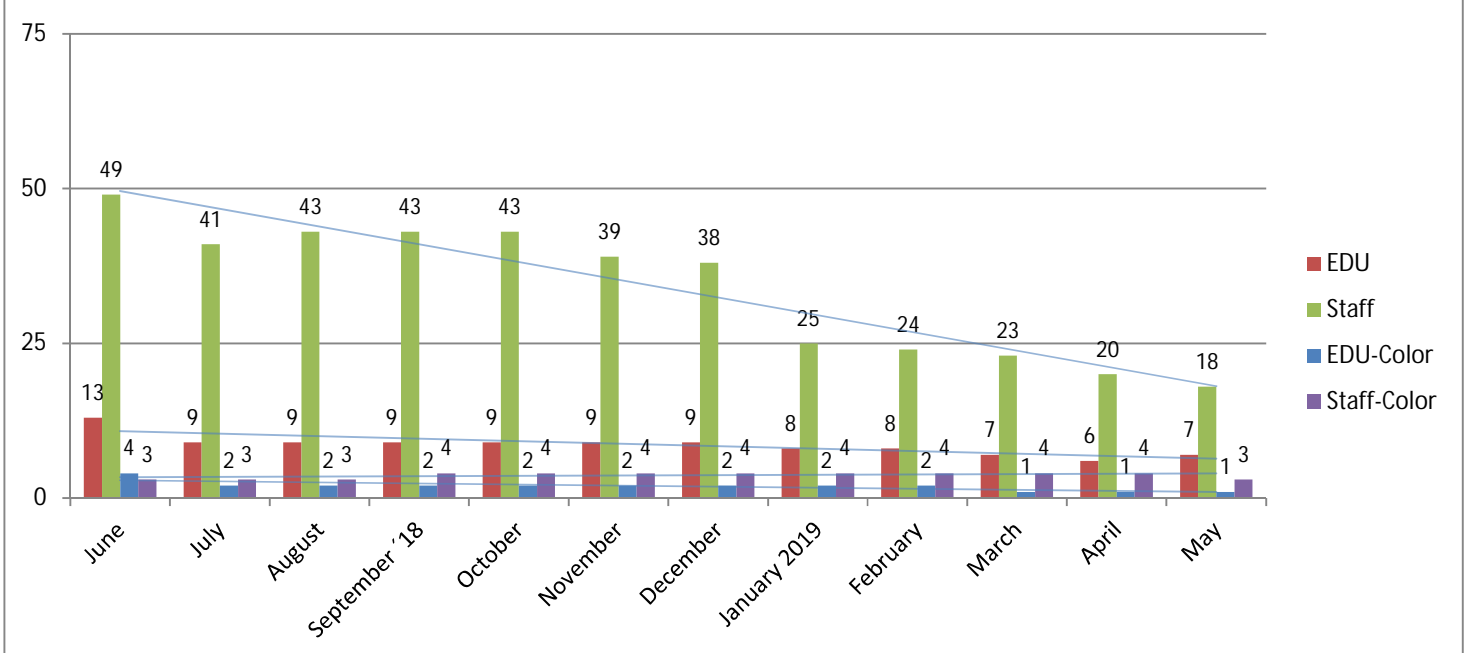

METROPOLIA PRINT STATISTICS
PAST 12 MONTHS

Prints Total
(MFD & Network Printers)

Number of Network Printers

METROPOLIA PRINT STATISTICS
PAST 12 MONTHS

MultiFunction Devices (MFD)

METROPOLIA PRINT STATISTICS
PAST 12 MONTHS

METROPOLIA PRINT STATISTICS
PAST 12 MONTHS

NETWORK PRINTERS

Network Prints by User Group

Network Printers by User Type

METROPOLIA PRINT STATISTICS
PAST 12 MONTHS

PAPERCUT-STATISTICS

Number of Monthly Users
(MFD)