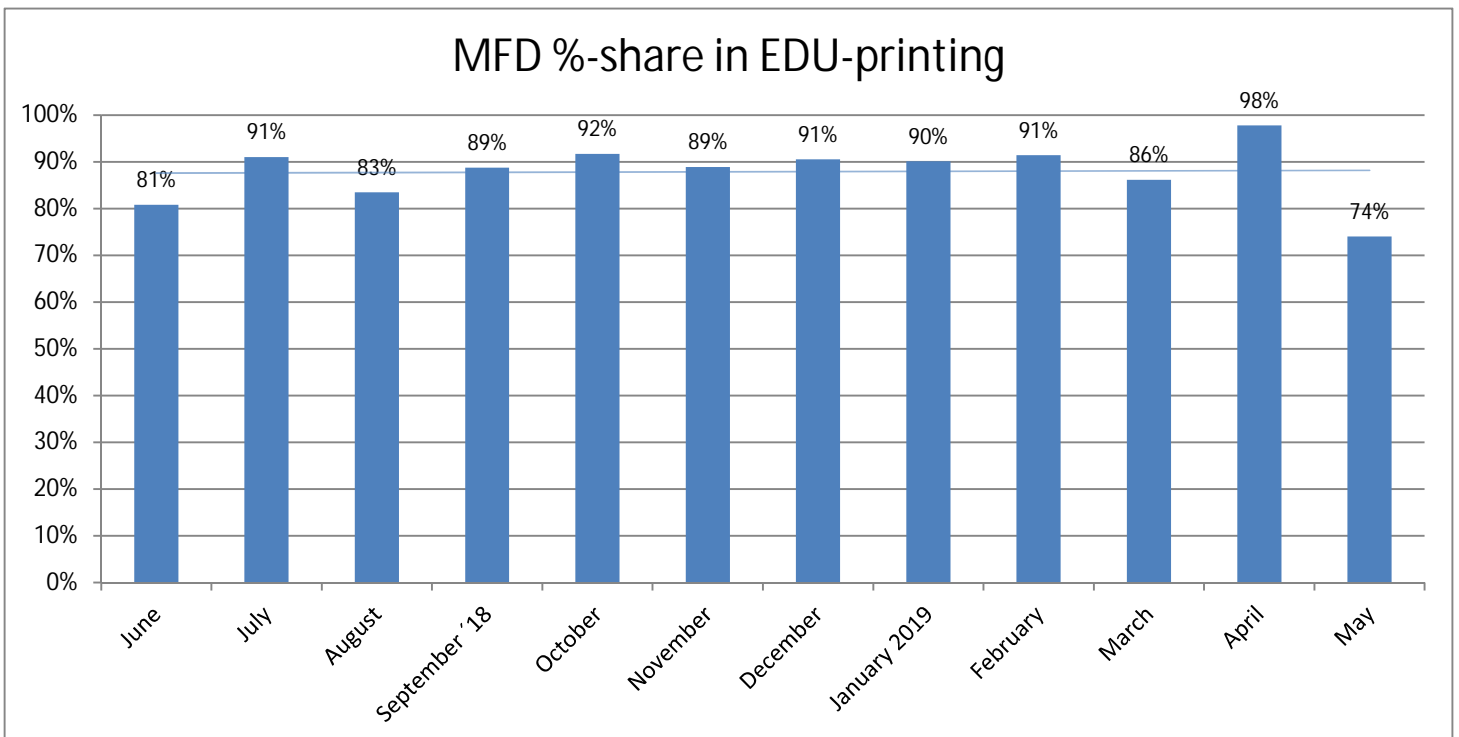

METROPOLIA PRINT STATISTICS
PAST 12 MONTHS

Prints Total
(MFD & Network Printers)

Number of Network Printers

METROPOLIA PRINT STATISTICS
PAST 12 MONTHS

MultiFunction Devices (MFD)

METROPOLIA PRINT STATISTICS
PAST 12 MONTHS

METROPOLIA PRINT STATISTICS
PAST 12 MONTHS

NETWORK PRINTERS

Network Prints by User Group

Network Printers by User Type

METROPOLIA PRINT STATISTICS
PAST 12 MONTHS

PAPERCUT-STATISTICS

Number of Monthly Users
(MFD)