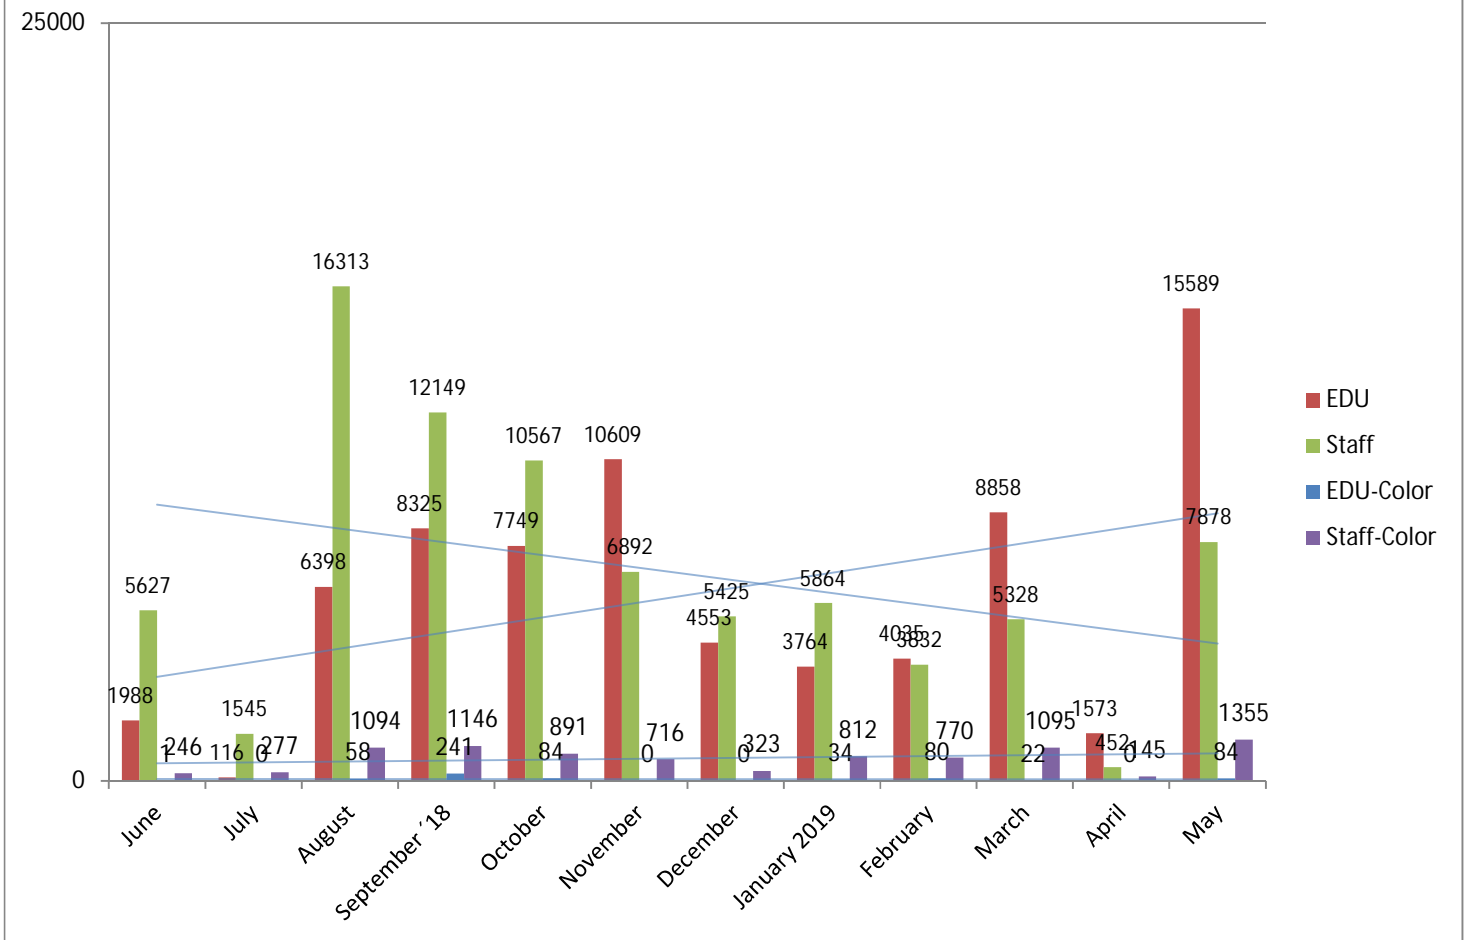

METROPOLIA PRINT STATISTICS
PAST 12 MONTHS

Prints Total
(MFD & Network Printers)

Number of Network Printers

METROPOLIA PRINT STATISTICS
PAST 12 MONTHS

MultiFunction Devices (MFD)

METROPOLIA PRINT STATISTICS
PAST 12 MONTHS

METROPOLIA PRINT STATISTICS
PAST 12 MONTHS

NETWORK PRINTERS

Network Prints by User Group

Network Printers by User Type

METROPOLIA PRINT STATISTICS
PAST 12 MONTHS

PAPERCUT-STATISTICS

Number of Monthly Users
(MFD)