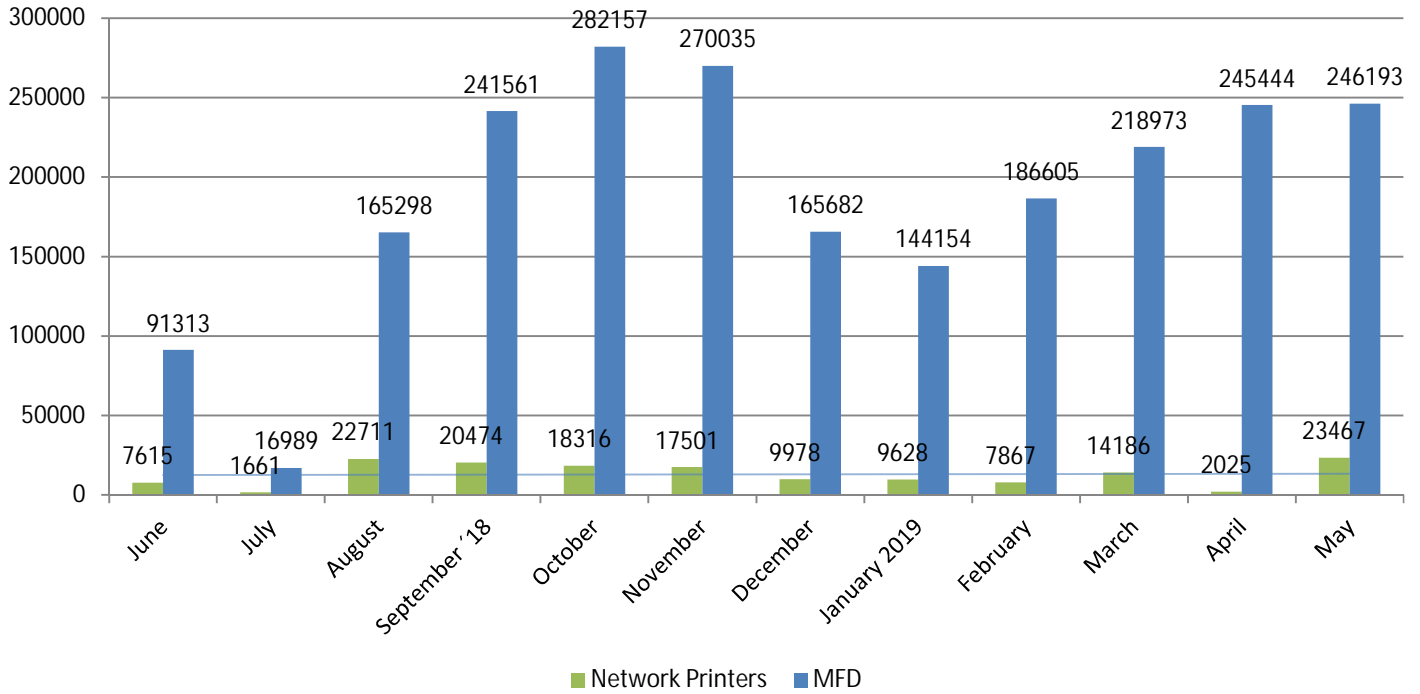

METROPOLIA PRINT STATISTICS
PAST 12 MONTHS

Prints Total
(MFD & Network Printers)

Number of Network Printers

METROPOLIA PRINT STATISTICS
PAST 12 MONTHS

MultiFunction Devices (MFD)

METROPOLIA PRINT STATISTICS
PAST 12 MONTHS

METROPOLIA PRINT STATISTICS
PAST 12 MONTHS

NETWORK PRINTERS

Network Prints by User Group

Network Printers by User Type

METROPOLIA PRINT STATISTICS
PAST 12 MONTHS

PAPERCUT-STATISTICS

Number of Monthly Users
(MFD)