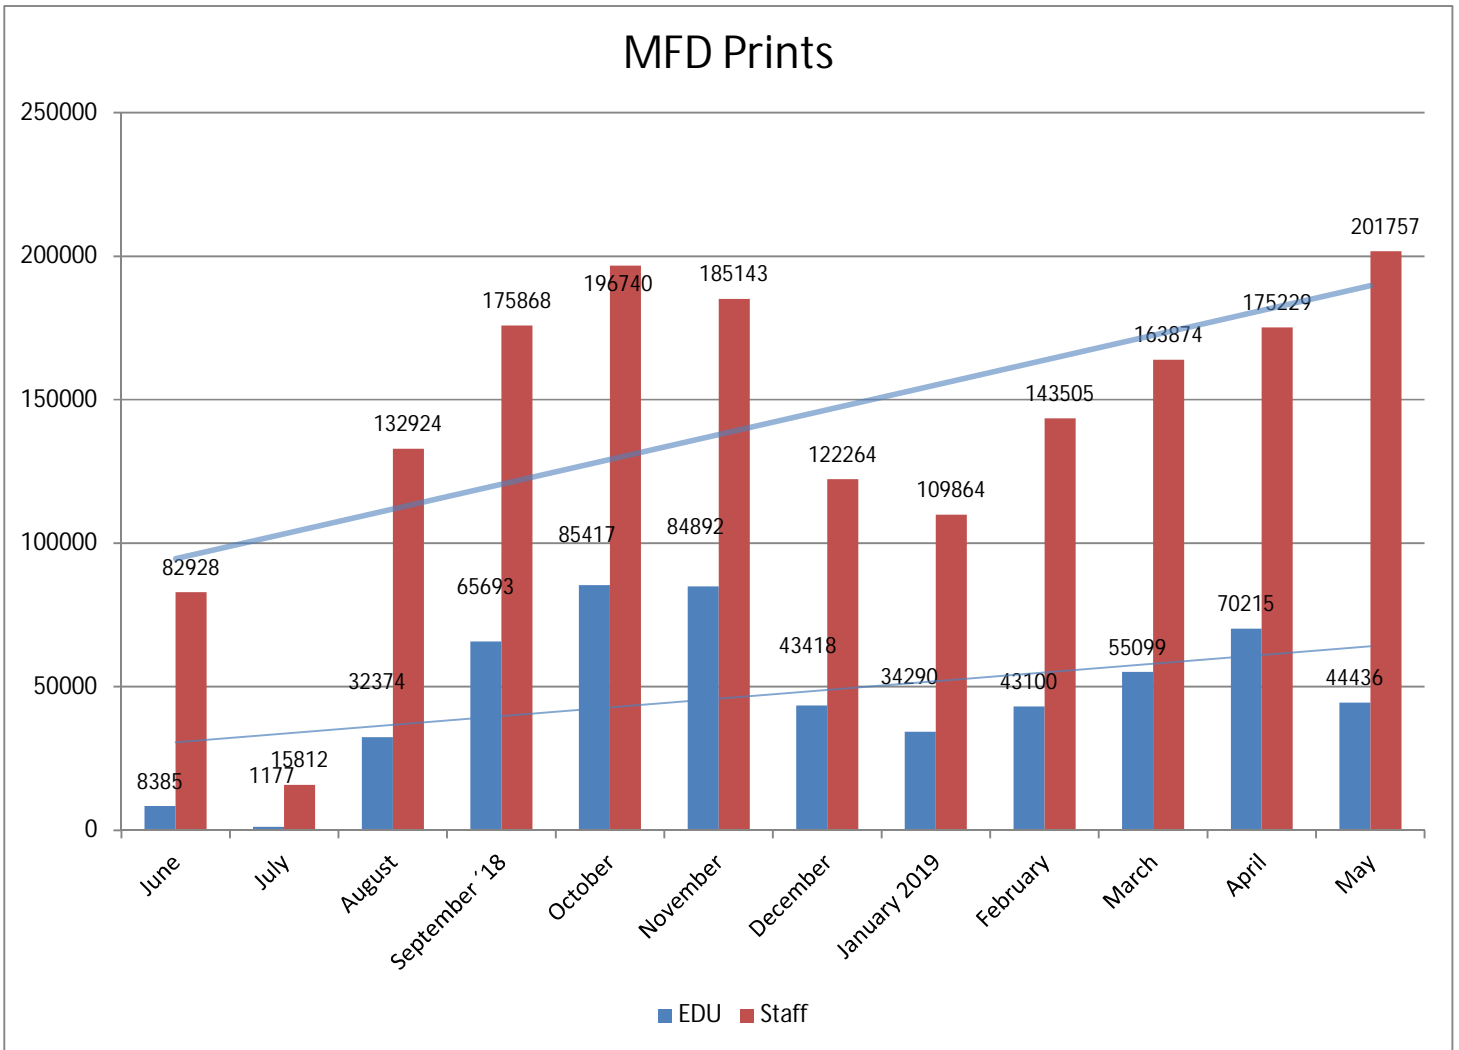

METROPOLIA PRINT STATISTICS
PAST 12 MONTHS

Prints Total
(MFD & Network Printers)

Number of Network Printers

METROPOLIA PRINT STATISTICS
PAST 12 MONTHS

MultiFunction Devices (MFD)

METROPOLIA PRINT STATISTICS
PAST 12 MONTHS

METROPOLIA PRINT STATISTICS
PAST 12 MONTHS

NETWORK PRINTERS

Network Prints by User Group

Network Printers by User Type

METROPOLIA PRINT STATISTICS
PAST 12 MONTHS

PAPERCUT-STATISTICS

Number of Monthly Users
(MFD)

Duplex- & Greyscale
(MFD)