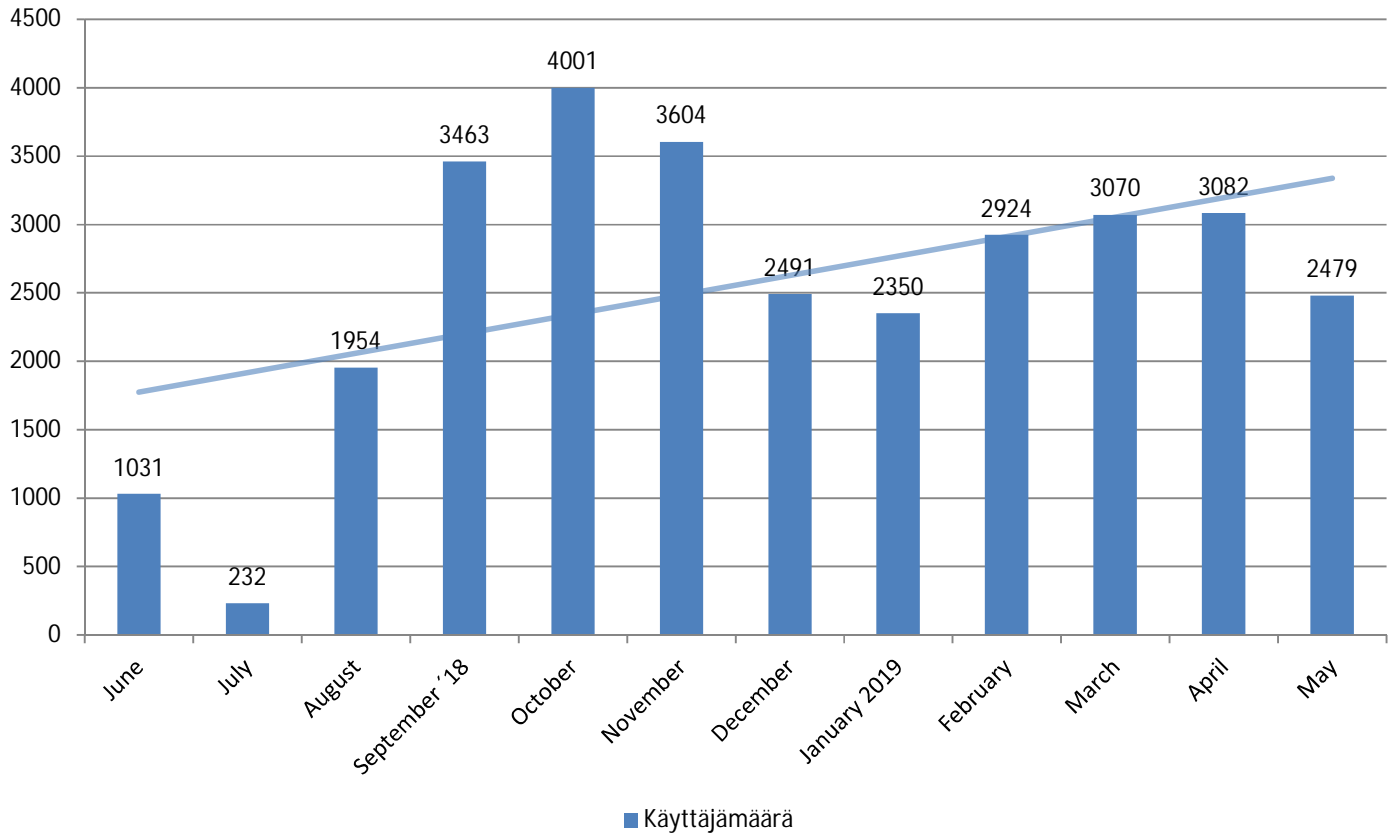

METROPOLIA PRINT STATISTICS
PAST 12 MONTHS

Prints Total
(MFD & Network Printers)

Number of Network Printers

METROPOLIA PRINT STATISTICS
PAST 12 MONTHS

MultiFunction Devices (MFD)

METROPOLIA PRINT STATISTICS
PAST 12 MONTHS

METROPOLIA PRINT STATISTICS
PAST 12 MONTHS

NETWORK PRINTERS

Network Prints by User Group

Network Printers by User Type

METROPOLIA PRINT STATISTICS
PAST 12 MONTHS

PAPERCUT-STATISTICS

Number of Monthly Users
(MFD)