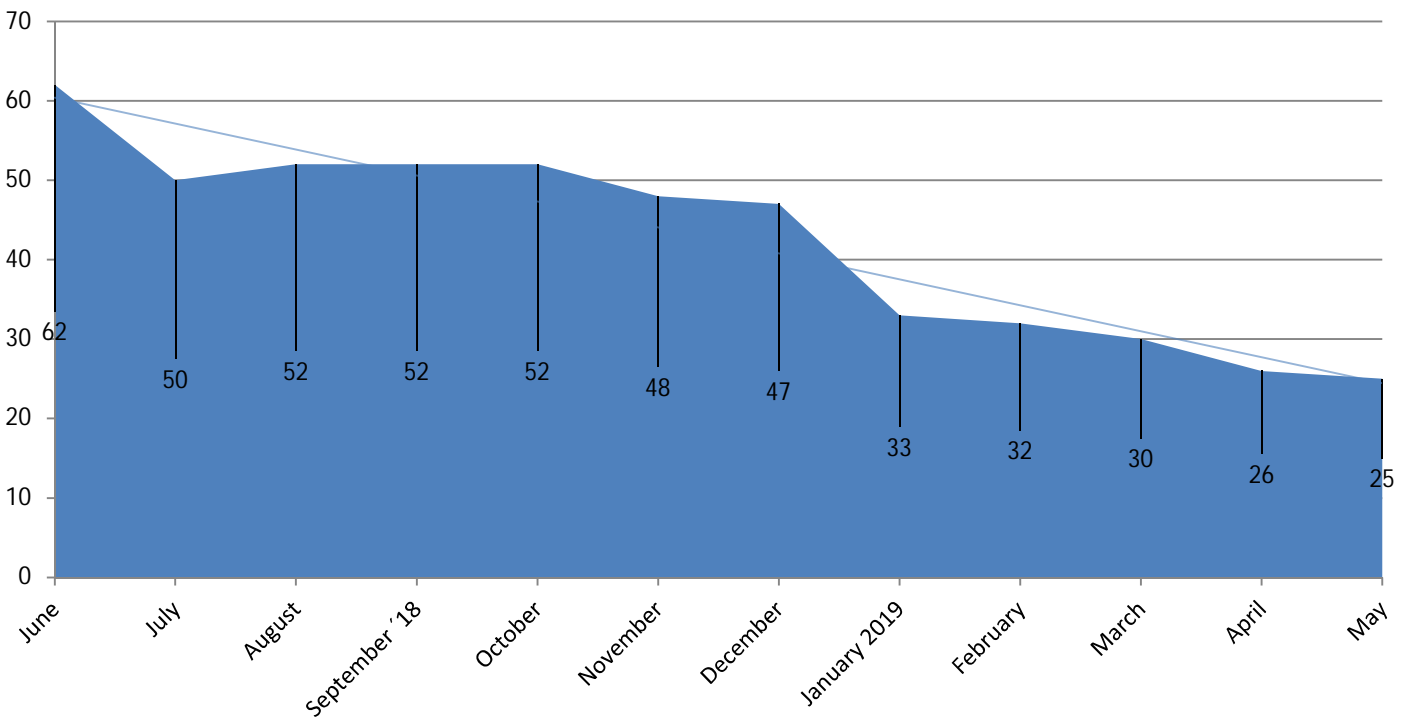

METROPOLIA PRINT STATISTICS
PAST 12 MONTHS

Prints Total
(MFD & Network Printers)

Number of Network Printers

METROPOLIA PRINT STATISTICS
PAST 12 MONTHS

MultiFunction Devices (MFD)

METROPOLIA PRINT STATISTICS
PAST 12 MONTHS

METROPOLIA PRINT STATISTICS
PAST 12 MONTHS

NETWORK PRINTERS

Network Prints by User Group

Network Printers by User Type

METROPOLIA PRINT STATISTICS
PAST 12 MONTHS

PAPERCUT-STATISTICS

Number of Monthly Users
(MFD)