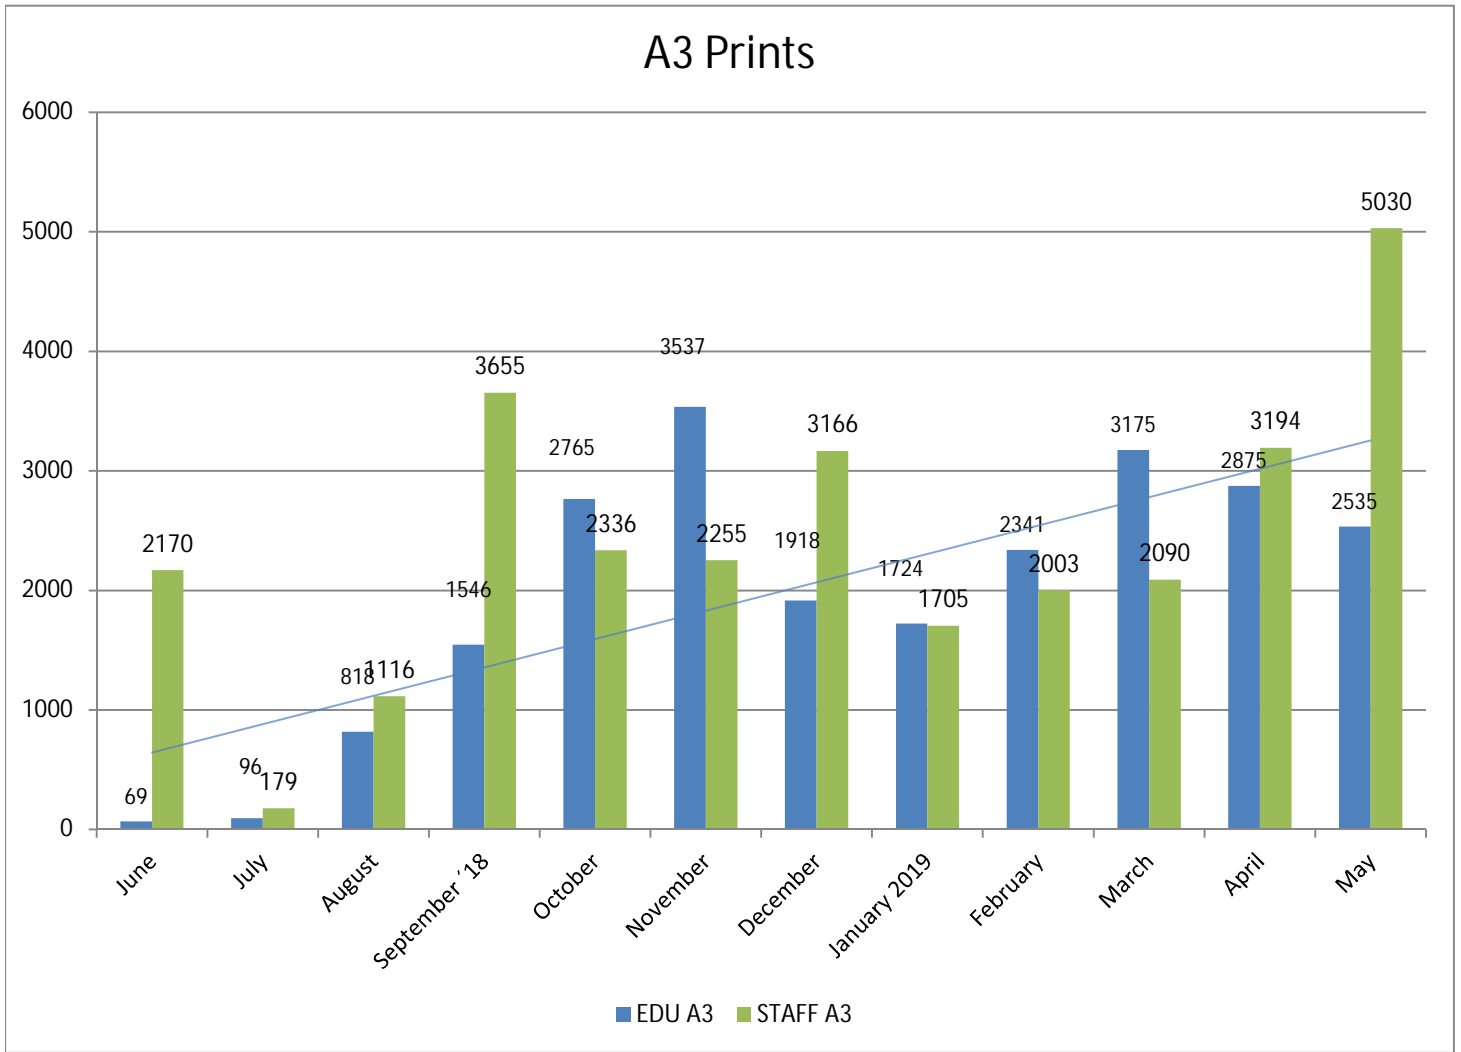

METROPOLIA PRINT STATISTICS
PAST 12 MONTHS

Prints Total
(MFD & Network Printers)

Number of Network Printers

METROPOLIA PRINT STATISTICS
PAST 12 MONTHS

MultiFunction Devices (MFD)

METROPOLIA PRINT STATISTICS
PAST 12 MONTHS

METROPOLIA PRINT STATISTICS
PAST 12 MONTHS

NETWORK PRINTERS

Network Prints by User Group

Network Printers by User Type

METROPOLIA PRINT STATISTICS
PAST 12 MONTHS

PAPERCUT-STATISTICS

Number of Monthly Users
(MFD)

Duplex- & Greyscale
(MFD)