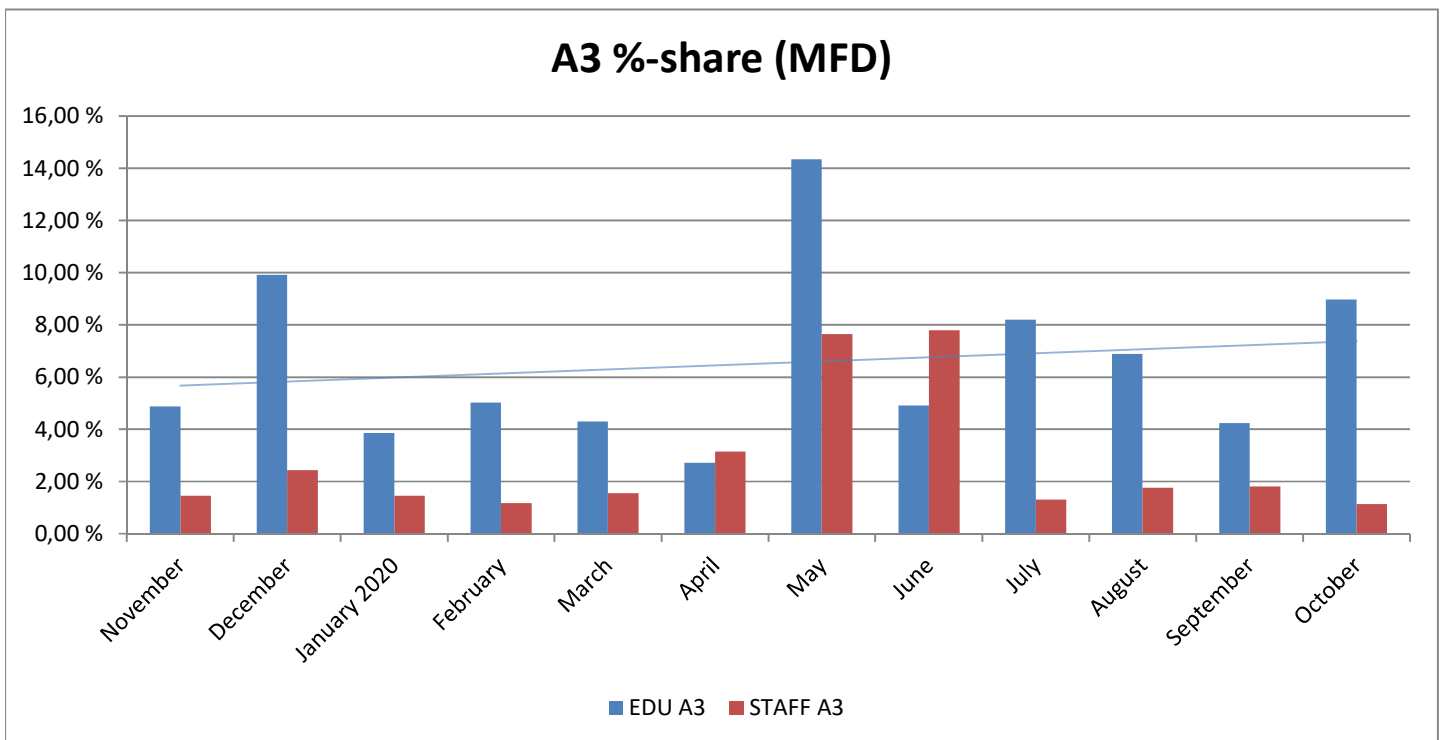

METROPOLIA PRINT STATISTICS PAST 12 MONTHS

Prints Total (MFD & Network Printers)

Number of Network Printers

METROPOLIA PRINT STATISTICS PAST 12 MONTHS

MultiFunction Devices (MFD)

METROPOLIA PRINT STATISTICS PAST 12 MONTHS

METROPOLIA PRINT STATISTICS PAST 12 MONTHS

NETWORK PRINTERS

Network Prints by User Group

Network Printers by User Type

METROPOLIA PRINT STATISTICS PAST 12 MONTHS

PAPERCUT-STATISTICS

Number of Monthly Users (MFD)