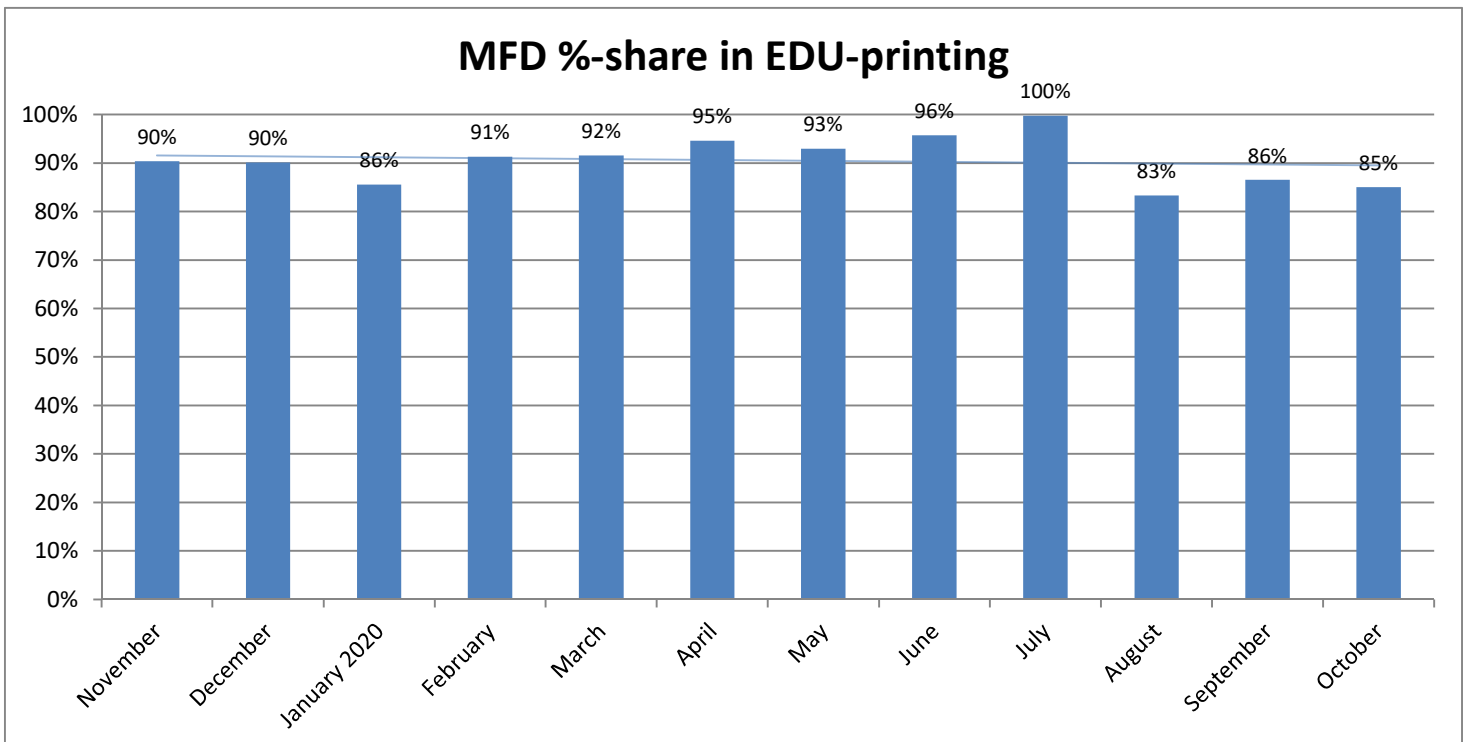

METROPOLIA PRINT STATISTICS PAST 12 MONTHS

Prints Total (MFD & Network Printers)

Number of Network Printers

METROPOLIA PRINT STATISTICS PAST 12 MONTHS

MultiFunction Devices (MFD)

METROPOLIA PRINT STATISTICS PAST 12 MONTHS

METROPOLIA PRINT STATISTICS PAST 12 MONTHS

NETWORK PRINTERS

Network Prints by User Group

Network Printers by User Type

METROPOLIA PRINT STATISTICS PAST 12 MONTHS

PAPERCUT-STATISTICS

Number of Monthly Users (MFD)