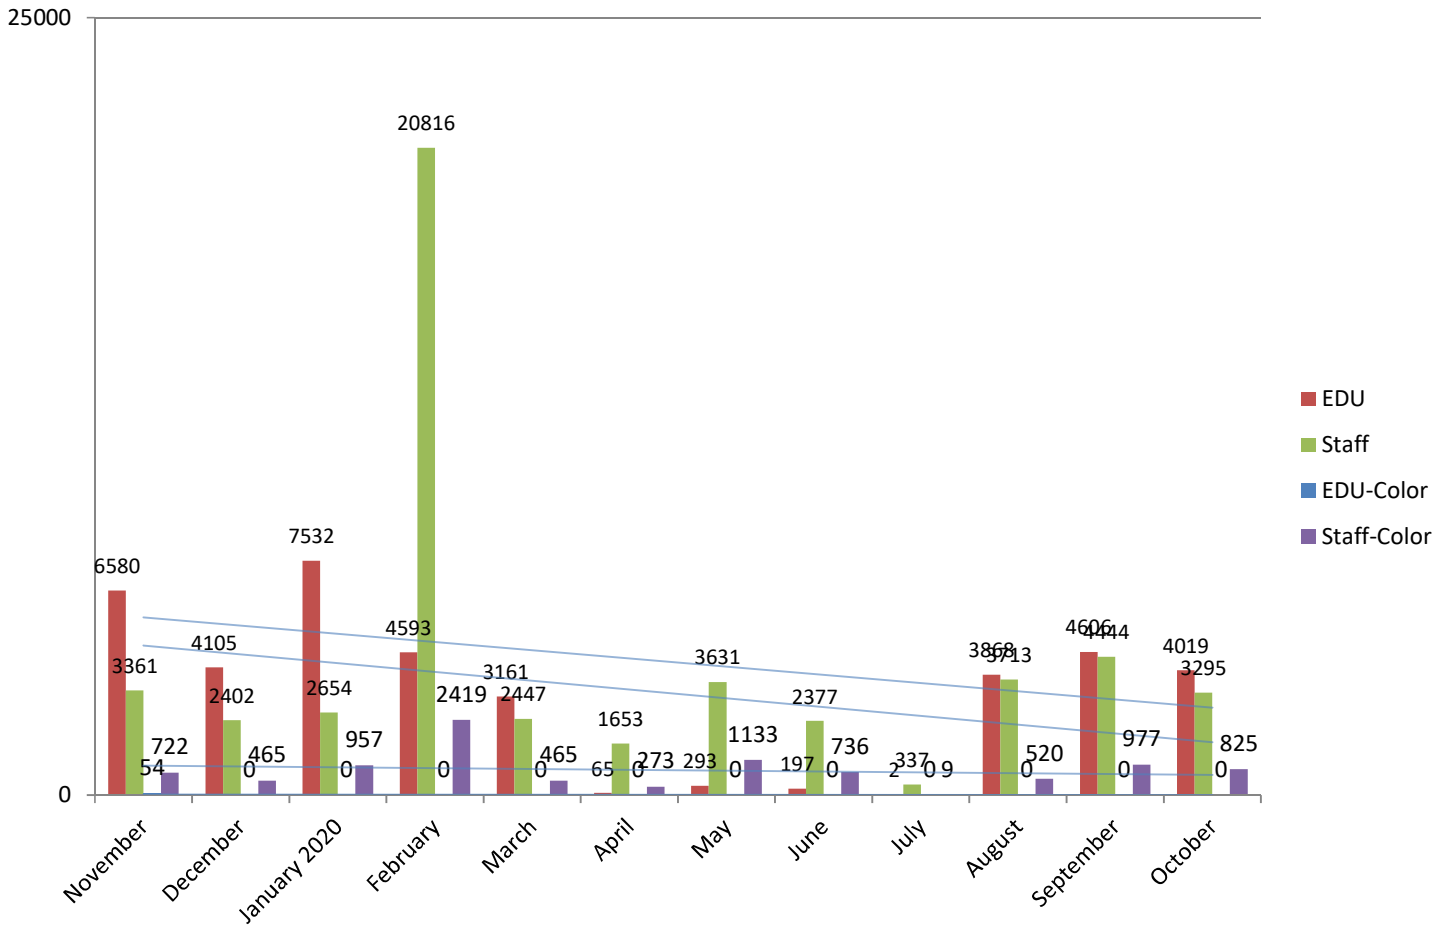

METROPOLIA PRINT STATISTICS PAST 12 MONTHS

Prints Total (MFD & Network Printers)

Number of Network Printers

METROPOLIA PRINT STATISTICS PAST 12 MONTHS

MultiFunction Devices (MFD)

METROPOLIA PRINT STATISTICS PAST 12 MONTHS

METROPOLIA PRINT STATISTICS PAST 12 MONTHS

NETWORK PRINTERS

Network Prints by User Group

Network Printers by User Type

METROPOLIA PRINT STATISTICS PAST 12 MONTHS

PAPERCUT-STATISTICS

Number of Monthly Users (MFD)