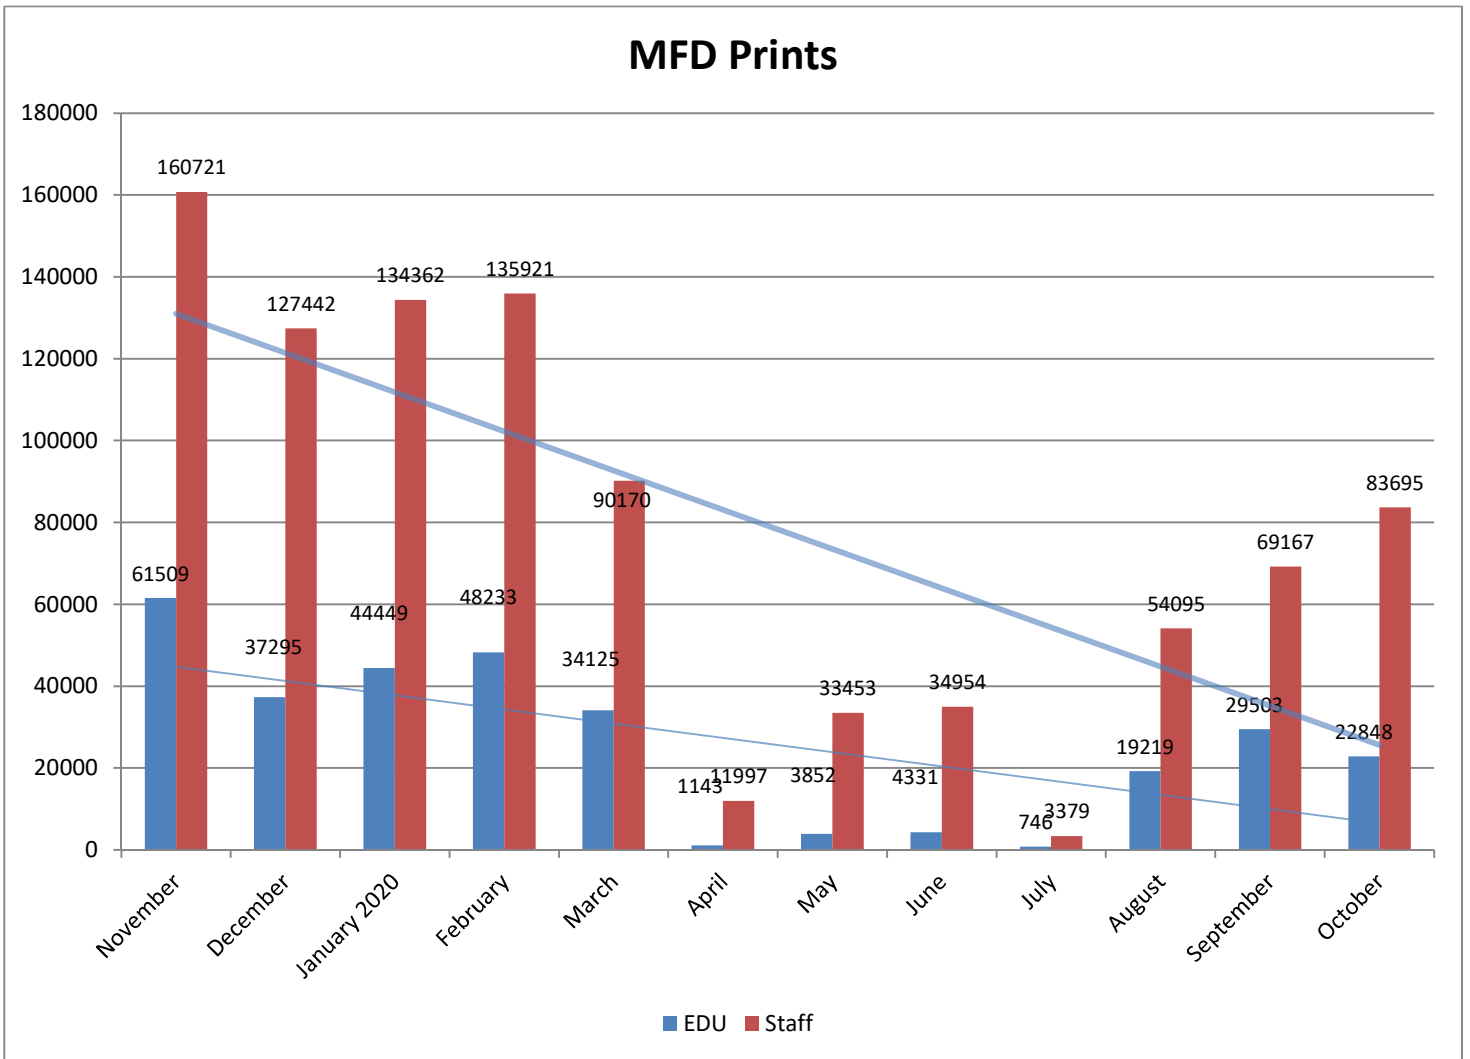

METROPOLIA PRINT STATISTICS PAST 12 MONTHS

Prints Total (MFD & Network Printers)

Number of Network Printers

METROPOLIA PRINT STATISTICS PAST 12 MONTHS

MultiFunction Devices (MFD)

METROPOLIA PRINT STATISTICS PAST 12 MONTHS

METROPOLIA PRINT STATISTICS PAST 12 MONTHS

NETWORK PRINTERS

Network Prints by User Group

Network Printers by User Type

METROPOLIA PRINT STATISTICS PAST 12 MONTHS

PAPERCUT-STATISTICS

Number of Monthly Users (MFD)

Duplex- & Greyscale (MFD)