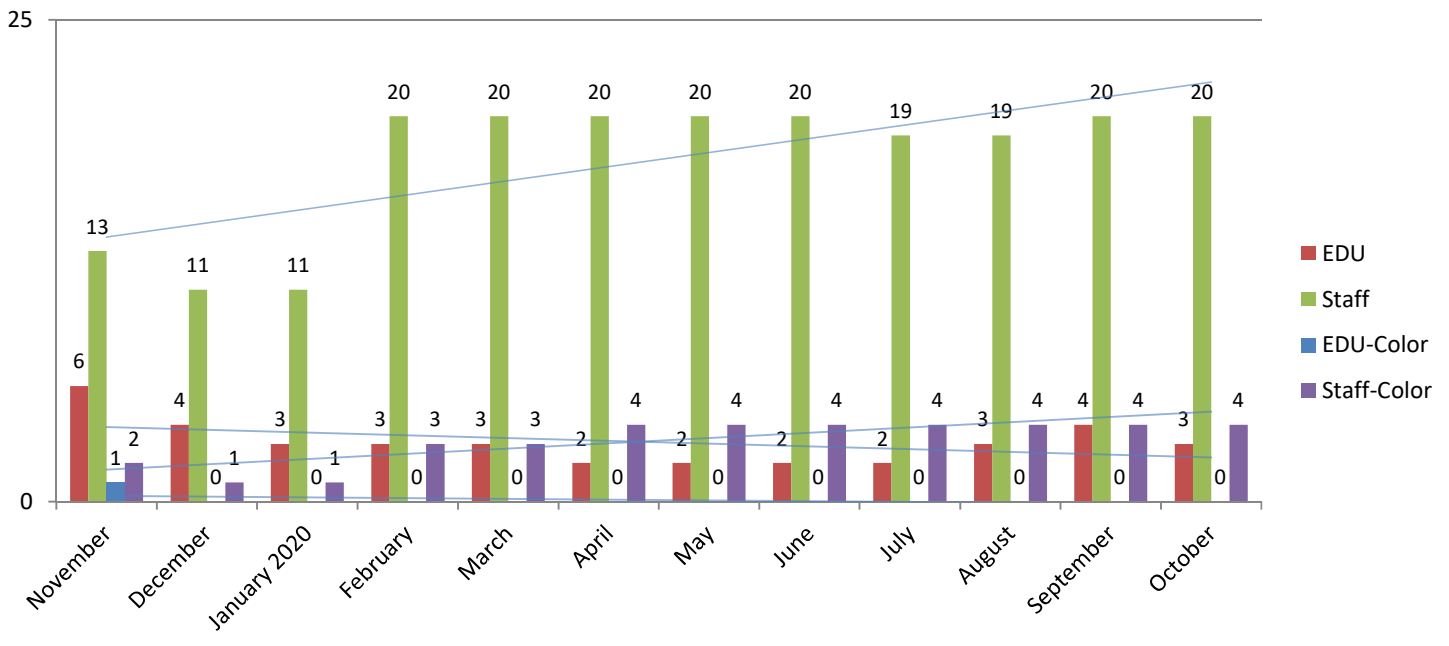

METROPOLIA PRINT STATISTICS PAST 12 MONTHS

Prints Total (MFD & Network Printers)

Number of Network Printers

METROPOLIA PRINT STATISTICS PAST 12 MONTHS

MultiFunction Devices (MFD)

METROPOLIA PRINT STATISTICS PAST 12 MONTHS

METROPOLIA PRINT STATISTICS PAST 12 MONTHS

NETWORK PRINTERS

Network Prints by User Group

Network Printers by User Type

METROPOLIA PRINT STATISTICS PAST 12 MONTHS

PAPERCUT-STATISTICS

Number of Monthly Users (MFD)