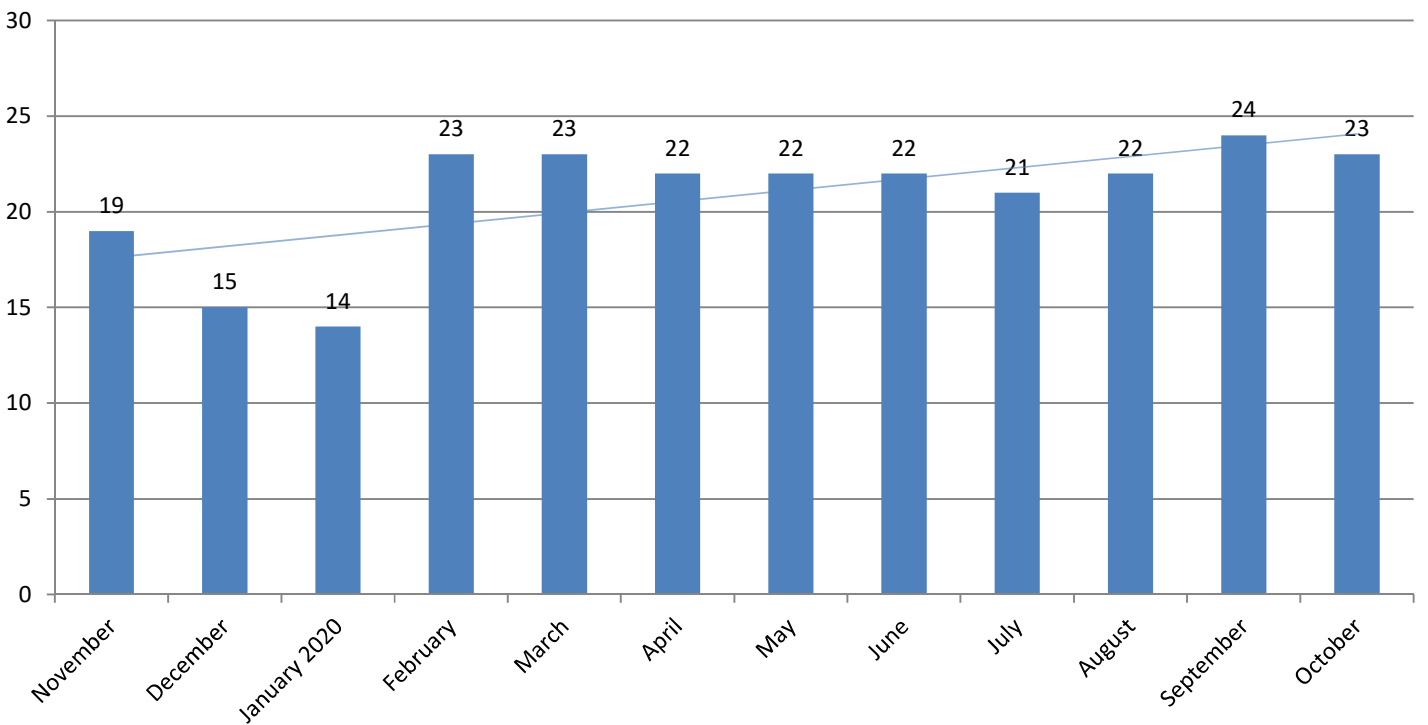

METROPOLIA PRINT STATISTICS PAST 12 MONTHS

Prints Total (MFD & Network Printers)

Number of Network Printers

METROPOLIA PRINT STATISTICS PAST 12 MONTHS

MultiFunction Devices (MFD)

METROPOLIA PRINT STATISTICS PAST 12 MONTHS

METROPOLIA PRINT STATISTICS PAST 12 MONTHS

NETWORK PRINTERS

Network Prints by User Group

Network Printers by User Type

METROPOLIA PRINT STATISTICS PAST 12 MONTHS

PAPERCUT-STATISTICS

Number of Monthly Users (MFD)