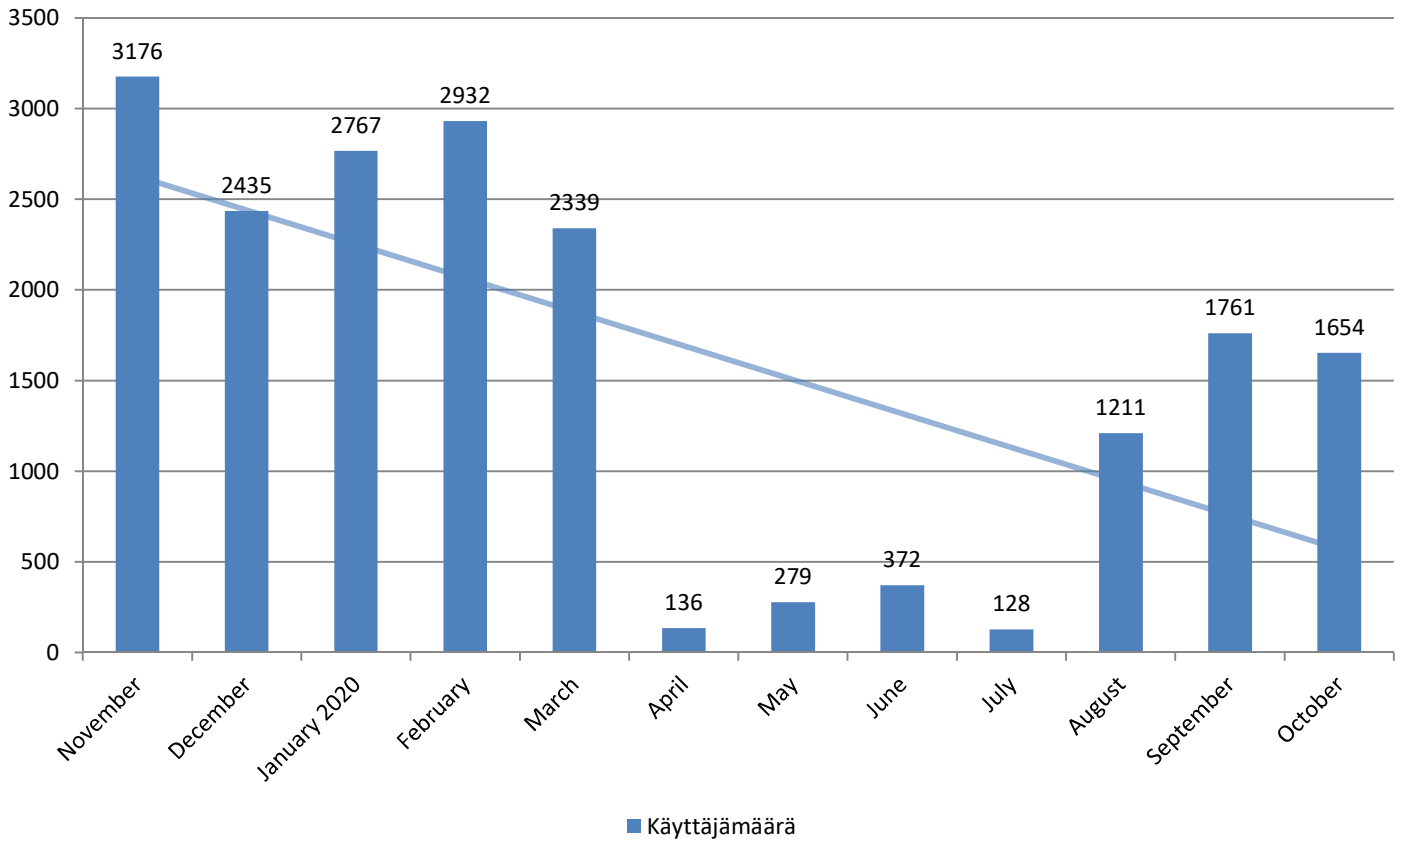

METROPOLIA PRINT STATISTICS PAST 12 MONTHS

Prints Total (MFD & Network Printers)

Number of Network Printers

METROPOLIA PRINT STATISTICS PAST 12 MONTHS

MultiFunction Devices (MFD)

METROPOLIA PRINT STATISTICS PAST 12 MONTHS

METROPOLIA PRINT STATISTICS PAST 12 MONTHS

NETWORK PRINTERS

Network Prints by User Group

Network Printers by User Type

METROPOLIA PRINT STATISTICS PAST 12 MONTHS

PAPERCUT-STATISTICS

Number of Monthly Users (MFD)