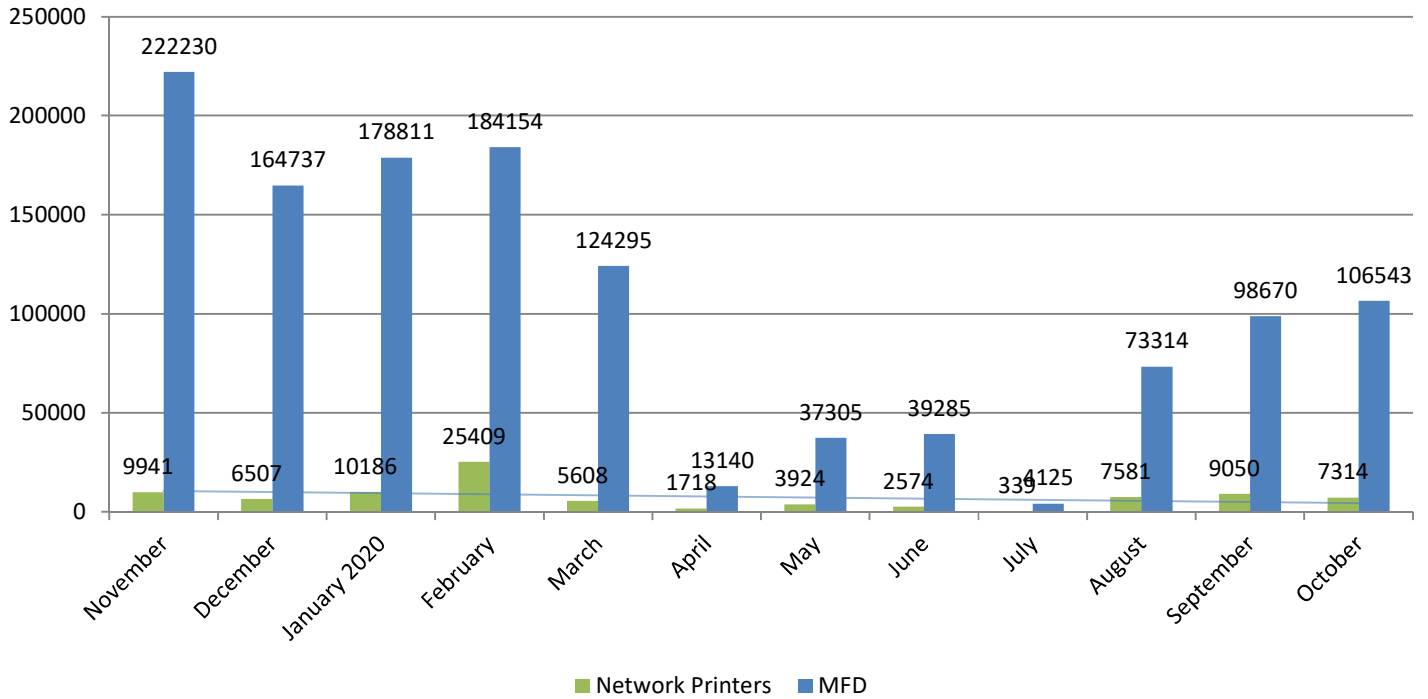

METROPOLIA PRINT STATISTICS PAST 12 MONTHS

Prints Total (MFD & Network Printers)

Number of Network Printers

METROPOLIA PRINT STATISTICS PAST 12 MONTHS

MultiFunction Devices (MFD)

METROPOLIA PRINT STATISTICS PAST 12 MONTHS

METROPOLIA PRINT STATISTICS PAST 12 MONTHS

NETWORK PRINTERS

Network Prints by User Group

Network Printers by User Type

METROPOLIA PRINT STATISTICS PAST 12 MONTHS

PAPERCUT-STATISTICS

Number of Monthly Users (MFD)