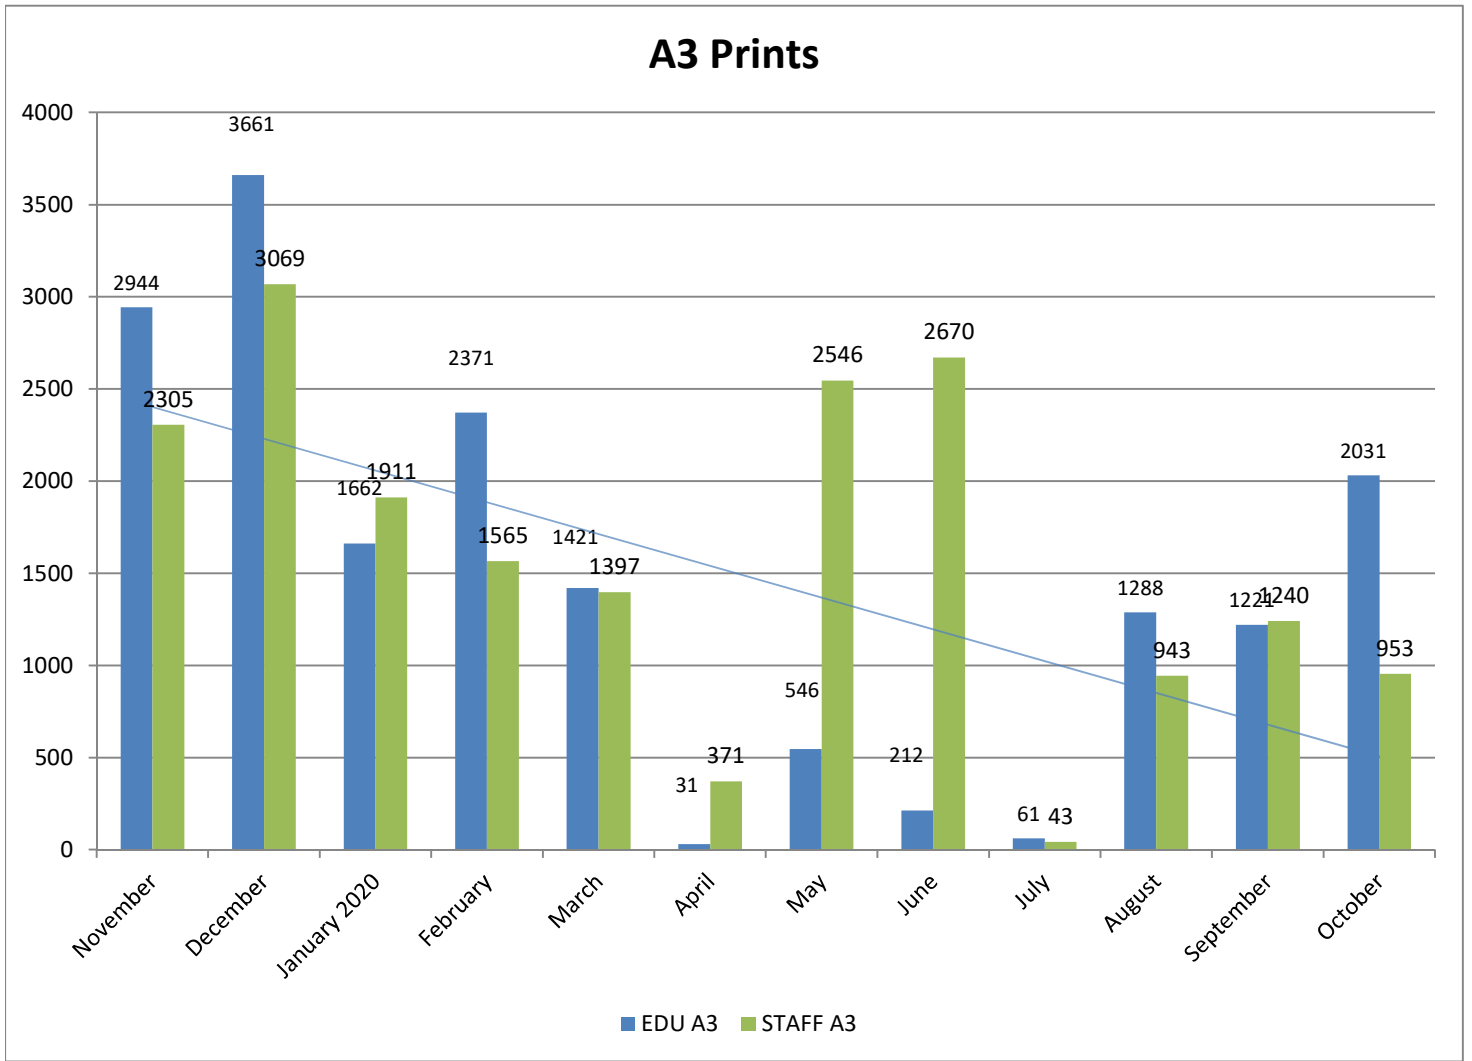

METROPOLIA PRINT STATISTICS PAST 12 MONTHS

Prints Total (MFD & Network Printers)

Number of Network Printers

METROPOLIA PRINT STATISTICS PAST 12 MONTHS

MultiFunction Devices (MFD)

METROPOLIA PRINT STATISTICS PAST 12 MONTHS

METROPOLIA PRINT STATISTICS PAST 12 MONTHS

NETWORK PRINTERS

Network Prints by User Group

Network Printers by User Type

METROPOLIA PRINT STATISTICS PAST 12 MONTHS

PAPERCUT-STATISTICS

Number of Monthly Users (MFD)

Duplex- & Greyscale (MFD)