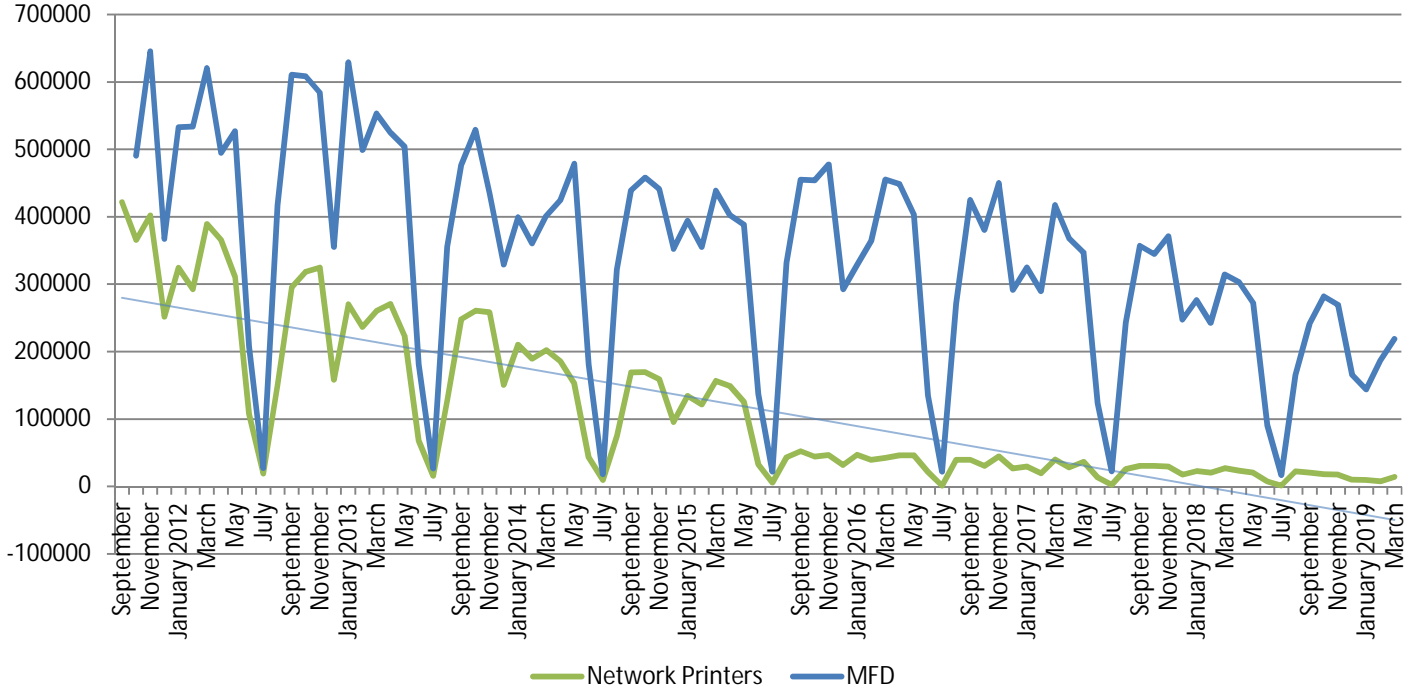

METROPOLIA PRINT STATISTICS
2011 - 2019

Prints Total
(MFD & Network Printers)

Number of Network Printers

METROPOLIA PRINT STATISTICS 2011 - 2019

MultiFunction Devices (MFD)

METROPOLIA PRINT STATISTICS
2011 - 2019

METROPOLIA PRINT STATISTICS
2011 - 2019

NETWORK PRINTERS

Network Prints by User Group

Network Printers by User Type

METROPOLIA PRINT STATISTICS
2011 - 2019

PAPERCUT-STATISTICS

Number of Monthly Users
(MFD)

Duplex- & Greyscale
(MFD)