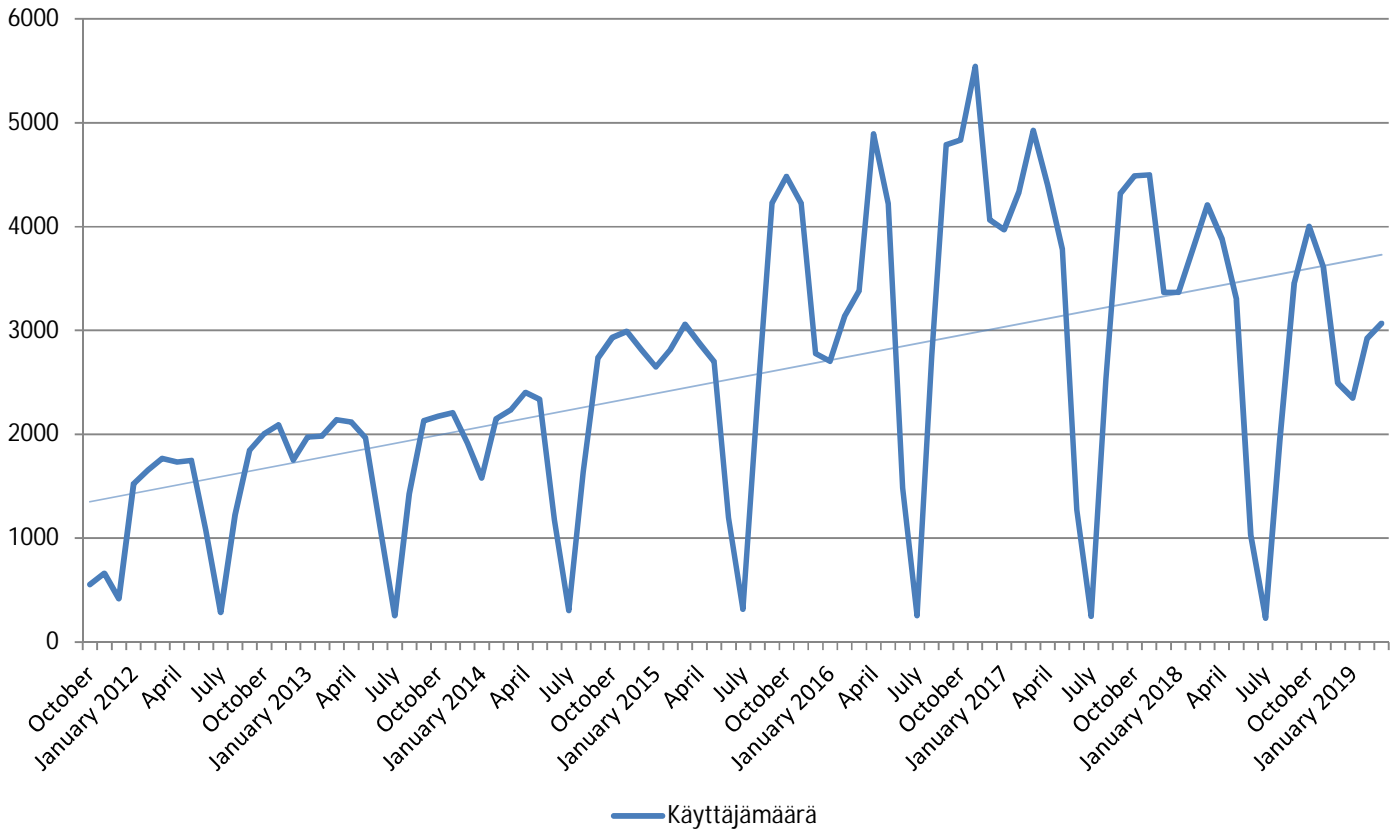

METROPOLIA PRINT STATISTICS
2011 - 2019

NETWORK PRINTERS

Network Prints by User Group

Network Printers by User Type

METROPOLIA PRINT STATISTICS
2011 - 2019

PAPERCUT-STATISTICS

Number of Monthly Users
(MFD)

Duplex- & Greyscale
(MFD)