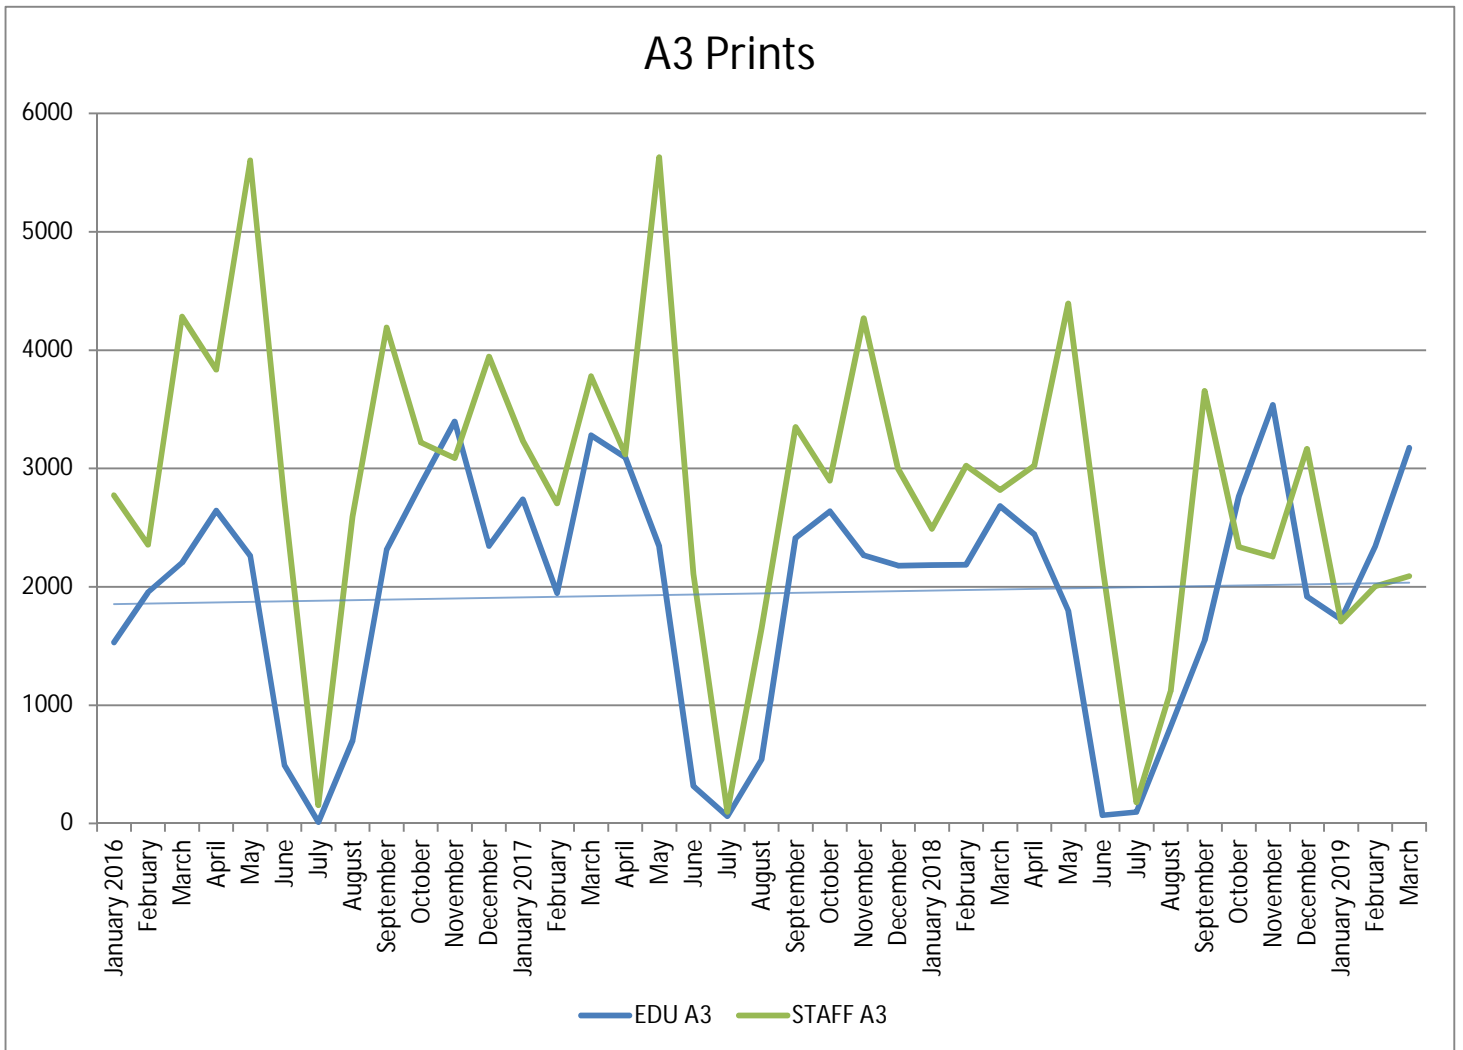

METROPOLIA PRINT STATISTICS
2011 - 2019

Prints Total
(MFD & Network Printers)

Number of Network Printers

METROPOLIA PRINT STATISTICS 2011 - 2019

MultiFunction Devices (MFD)

METROPOLIA PRINT STATISTICS
2011 - 2019

METROPOLIA PRINT STATISTICS
2011 - 2019

NETWORK PRINTERS

Network Prints by User Group

Network Printers by User Type

METROPOLIA PRINT STATISTICS
2011 - 2019

PAPERCUT-STATISTICS

Number of Monthly Users
(MFD)

Duplex- & Greyscale
(MFD)