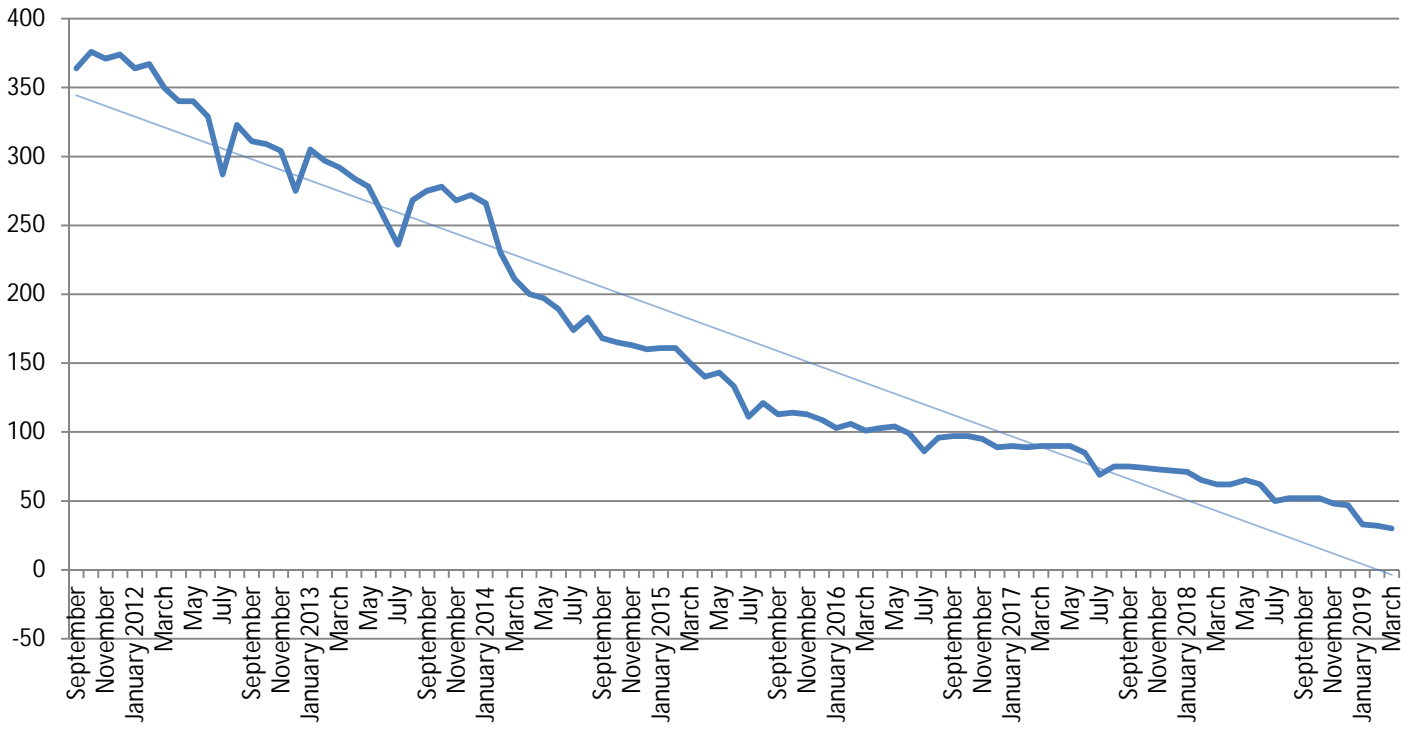

METROPOLIA PRINT STATISTICS
2011 - 2019

Prints Total
(MFD & Network Printers)

Number of Network Printers

METROPOLIA PRINT STATISTICS 2011 - 2019

MultiFunction Devices (MFD)

METROPOLIA PRINT STATISTICS
2011 - 2019

METROPOLIA PRINT STATISTICS
2011 - 2019

NETWORK PRINTERS

Network Prints by User Group

Network Printers by User Type

METROPOLIA PRINT STATISTICS
2011 - 2019

PAPERCUT-STATISTICS

Number of Monthly Users
(MFD)

Duplex- & Greyscale
(MFD)