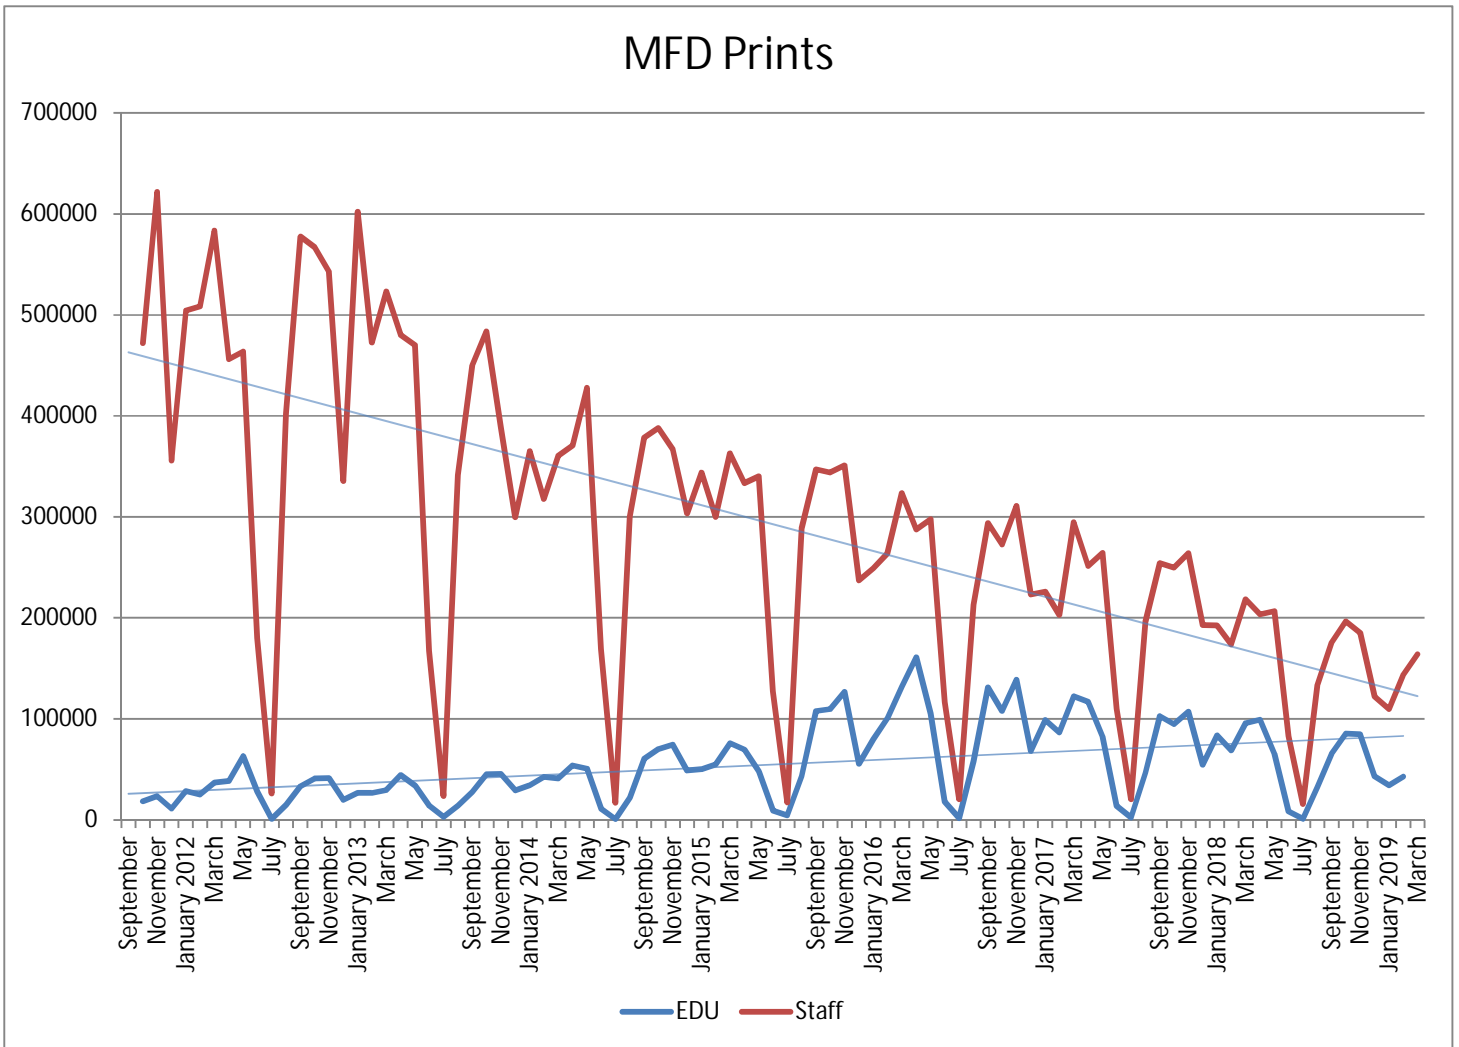

METROPOLIA PRINT STATISTICS
2011 - 2019

Prints Total
(MFD & Network Printers)

Number of Network Printers

METROPOLIA PRINT STATISTICS 2011 - 2019

MultiFunction Devices (MFD)

METROPOLIA PRINT STATISTICS
2011 - 2019

METROPOLIA PRINT STATISTICS
2011 - 2019

NETWORK PRINTERS

Network Prints by User Group

Network Printers by User Type

METROPOLIA PRINT STATISTICS
2011 - 2019

PAPERCUT-STATISTICS

Number of Monthly Users
(MFD)

Duplex- & Greyscale
(MFD)