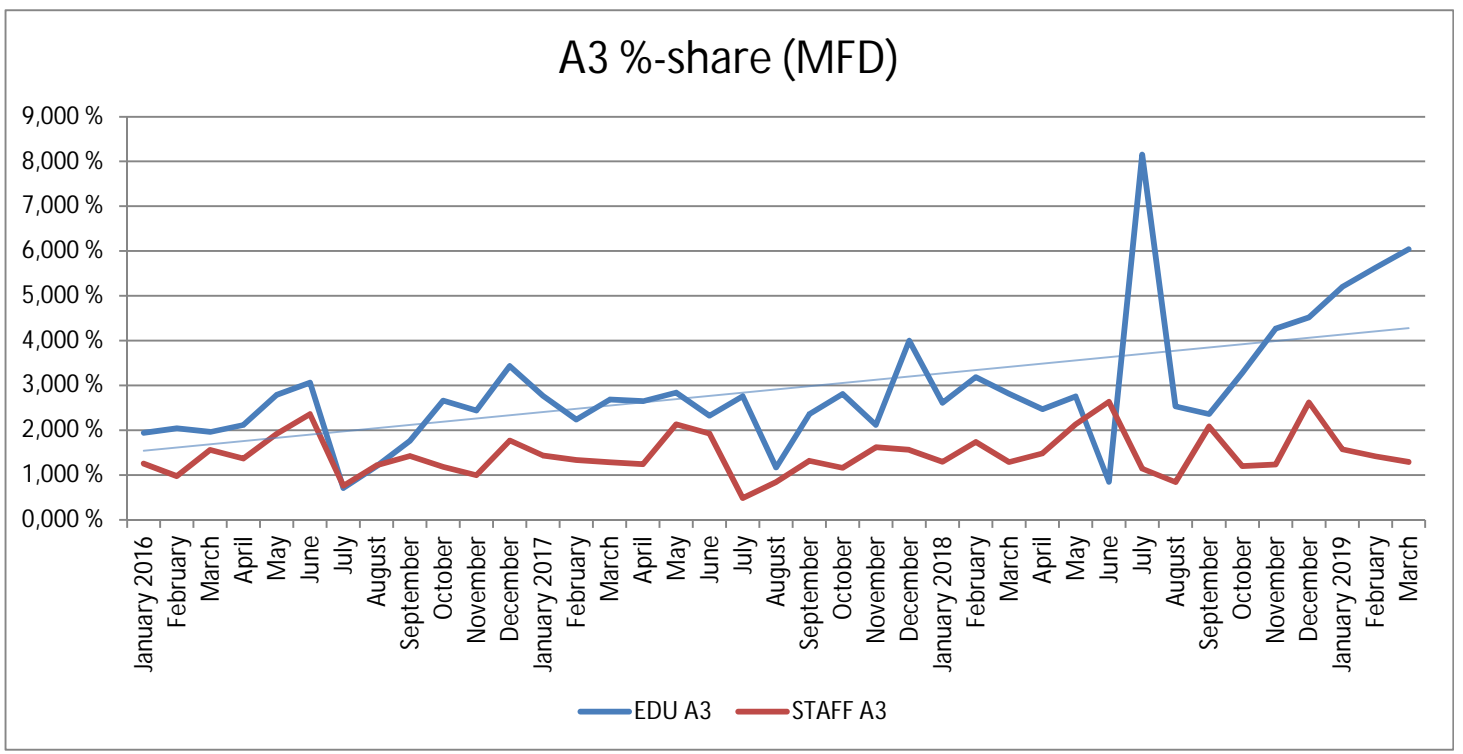

METROPOLIA PRINT STATISTICS
2011 - 2019

Prints Total
(MFD & Network Printers)

Number of Network Printers

METROPOLIA PRINT STATISTICS 2011 - 2019

MultiFunction Devices (MFD)

METROPOLIA PRINT STATISTICS
2011 - 2019

METROPOLIA PRINT STATISTICS
2011 - 2019

NETWORK PRINTERS

Network Prints by User Group

Network Printers by User Type

METROPOLIA PRINT STATISTICS
2011 - 2019

PAPERCUT-STATISTICS

Number of Monthly Users
(MFD)

Duplex- & Greyscale
(MFD)