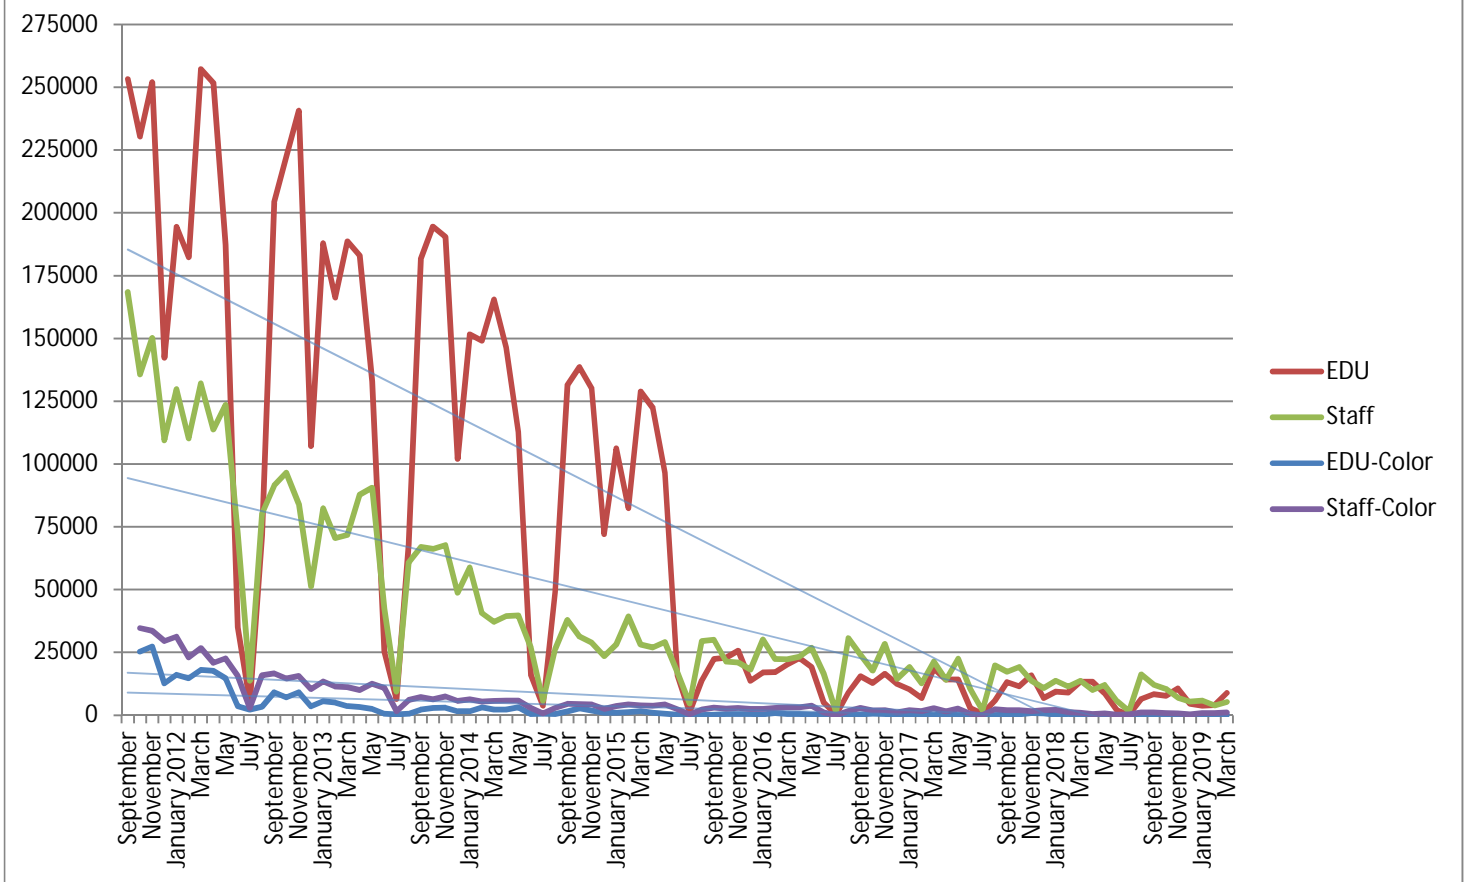

METROPOLIA PRINT STATISTICS
2011 - 2019

Prints Total
(MFD & Network Printers)

Number of Network Printers

METROPOLIA PRINT STATISTICS 2011 - 2019

MultiFunction Devices (MFD)

METROPOLIA PRINT STATISTICS
2011 - 2019

METROPOLIA PRINT STATISTICS
2011 - 2019

NETWORK PRINTERS

Network Prints by User Group

Network Printers by User Type

METROPOLIA PRINT STATISTICS
2011 - 2019

PAPERCUT-STATISTICS

Number of Monthly Users
(MFD)

Duplex- & Greyscale
(MFD)