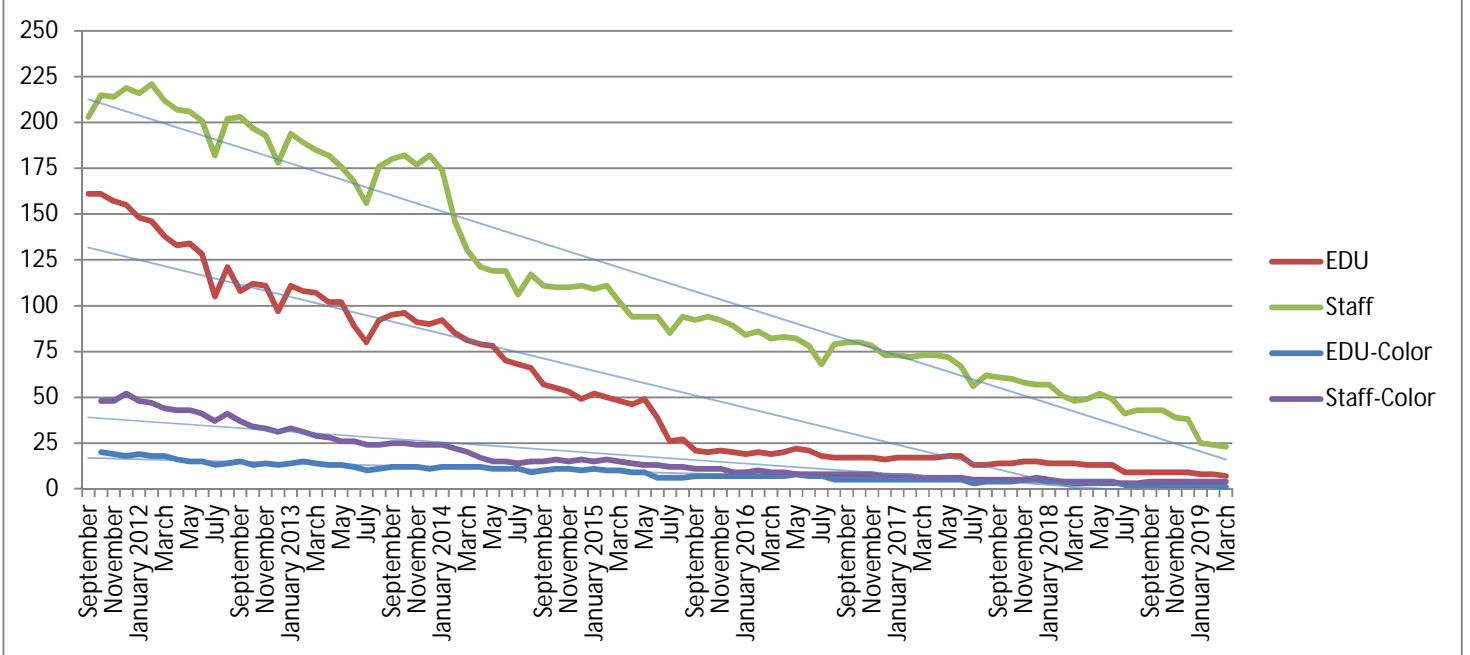

METROPOLIA PRINT STATISTICS
2011 - 2019

Prints Total
(MFD & Network Printers)

Number of Network Printers

METROPOLIA PRINT STATISTICS 2011 - 2019

MultiFunction Devices (MFD)

METROPOLIA PRINT STATISTICS
2011 - 2019

METROPOLIA PRINT STATISTICS
2011 - 2019

NETWORK PRINTERS

Network Prints by User Group

Network Printers by User Type

METROPOLIA PRINT STATISTICS
2011 - 2019

PAPERCUT-STATISTICS

Number of Monthly Users
(MFD)

Duplex- & Greyscale
(MFD)