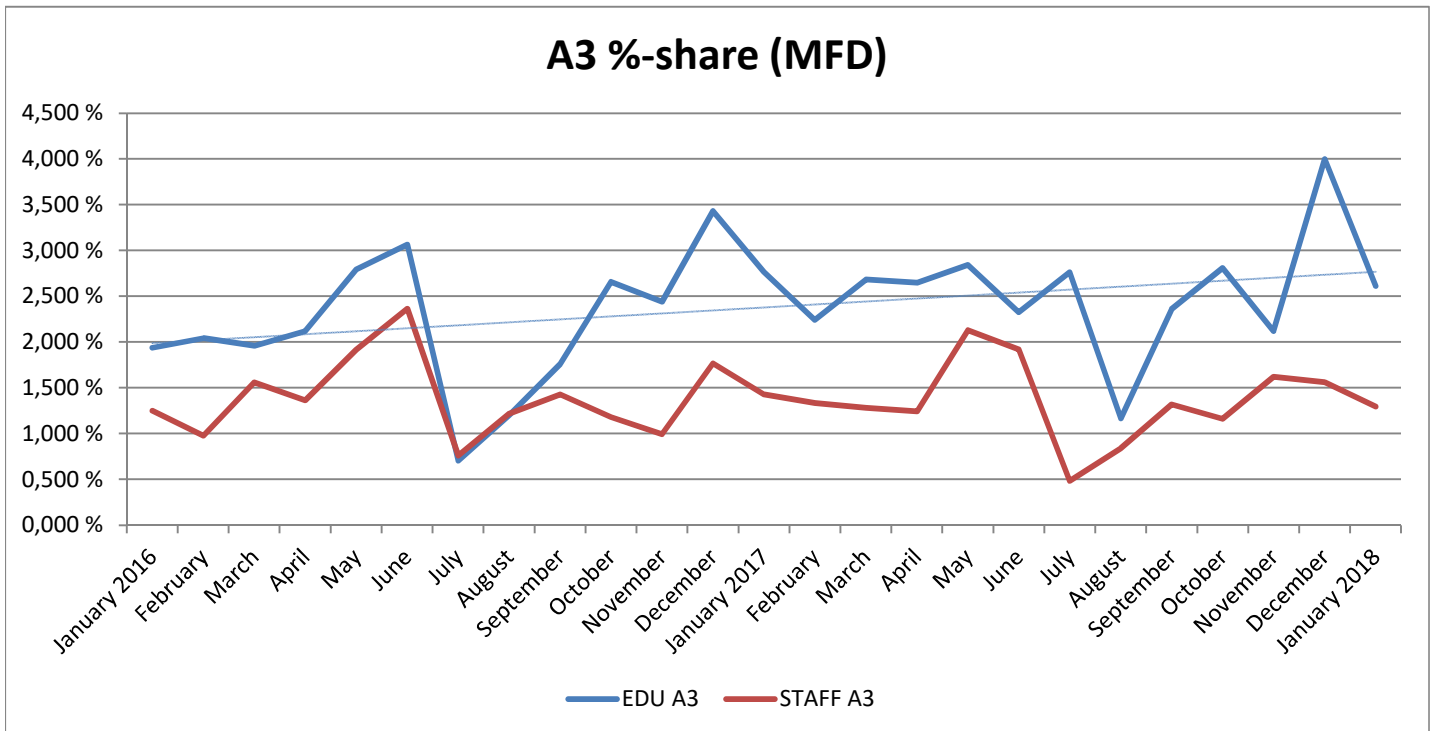

A3 %-share (MFD)