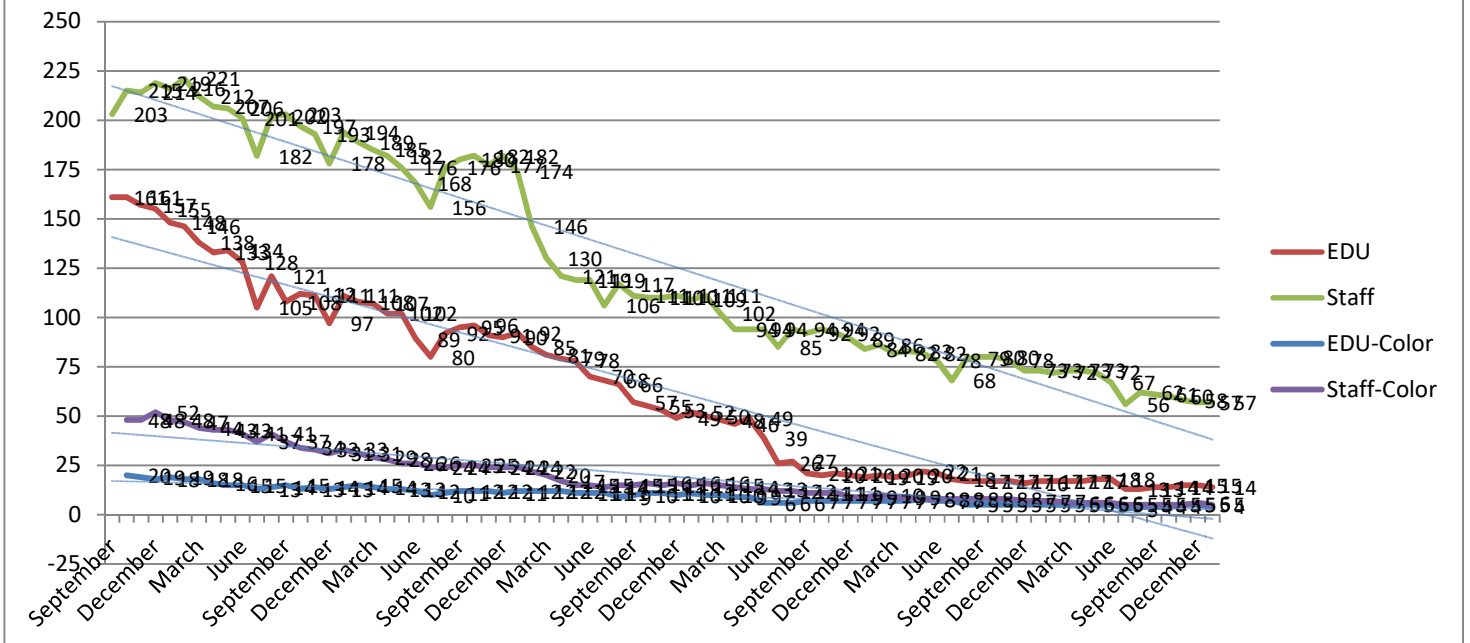

A3 Prints

A3 %-share (MFD)

METROPOLIA PRINT STATISTICS 2011 - 2018

NETWORK PRINTERS

Network Prints by User Group

Network Printers by User Type

**METROPOLIA PRINT STATISTICS
2011 - 2018**

PAPERCUT-STATISTICS

**Number of Monthly Users
(MFD)**

**Duplex- & Greyscale
(MFD)**