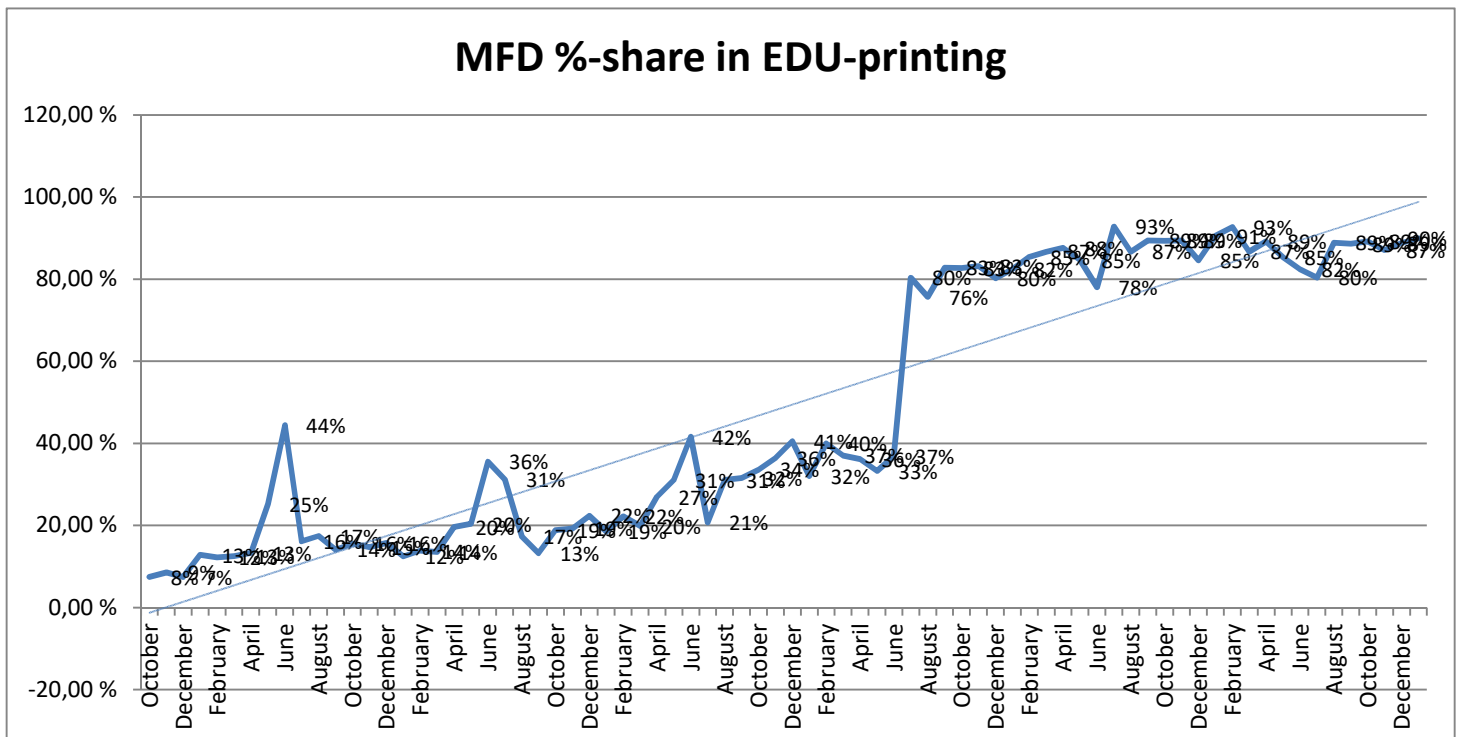

METROPOLIA PRINT STATISTICS 2011 - 2018

Prints Total (MFD & Network Printers)

Number of Network Printers

METROPOLIA PRINT STATISTICS 2011 - 2018

MultiFunction Devices (MFD)

METROPOLIA PRINT STATISTICS 2011 - 2018