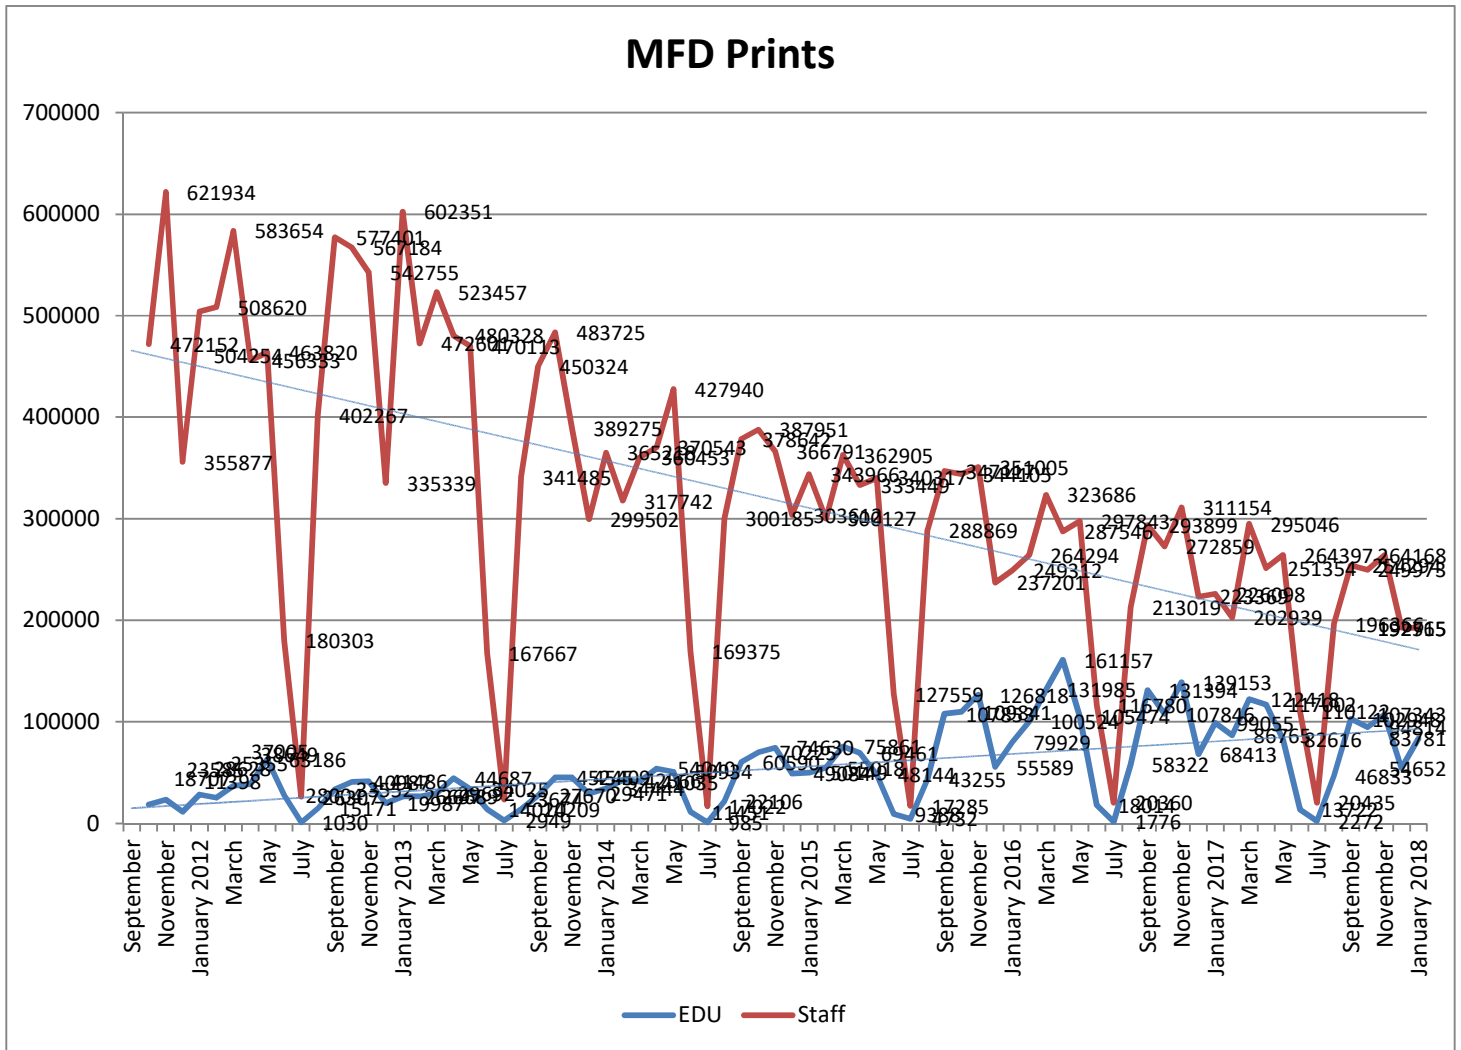

METROPOLIA PRINT STATISTICS 2011 - 2018

Prints Total (MFD & Network Printers)

Number of Network Printers

METROPOLIA PRINT STATISTICS 2011 - 2018

MultiFunction Devices (MFD)

METROPOLIA PRINT STATISTICS 2011 - 2018

A3 Prints

A3 %-share (MFD)

METROPOLIA PRINT STATISTICS 2011 - 2018

NETWORK PRINTERS

Network Prints by User Group

Network Printers by User Type

**METROPOLIA PRINT STATISTICS
2011 - 2018**

PAPERCUT-STATISTICS

**Number of Monthly Users
(MFD)**

**Duplex- & Greyscale
(MFD)**