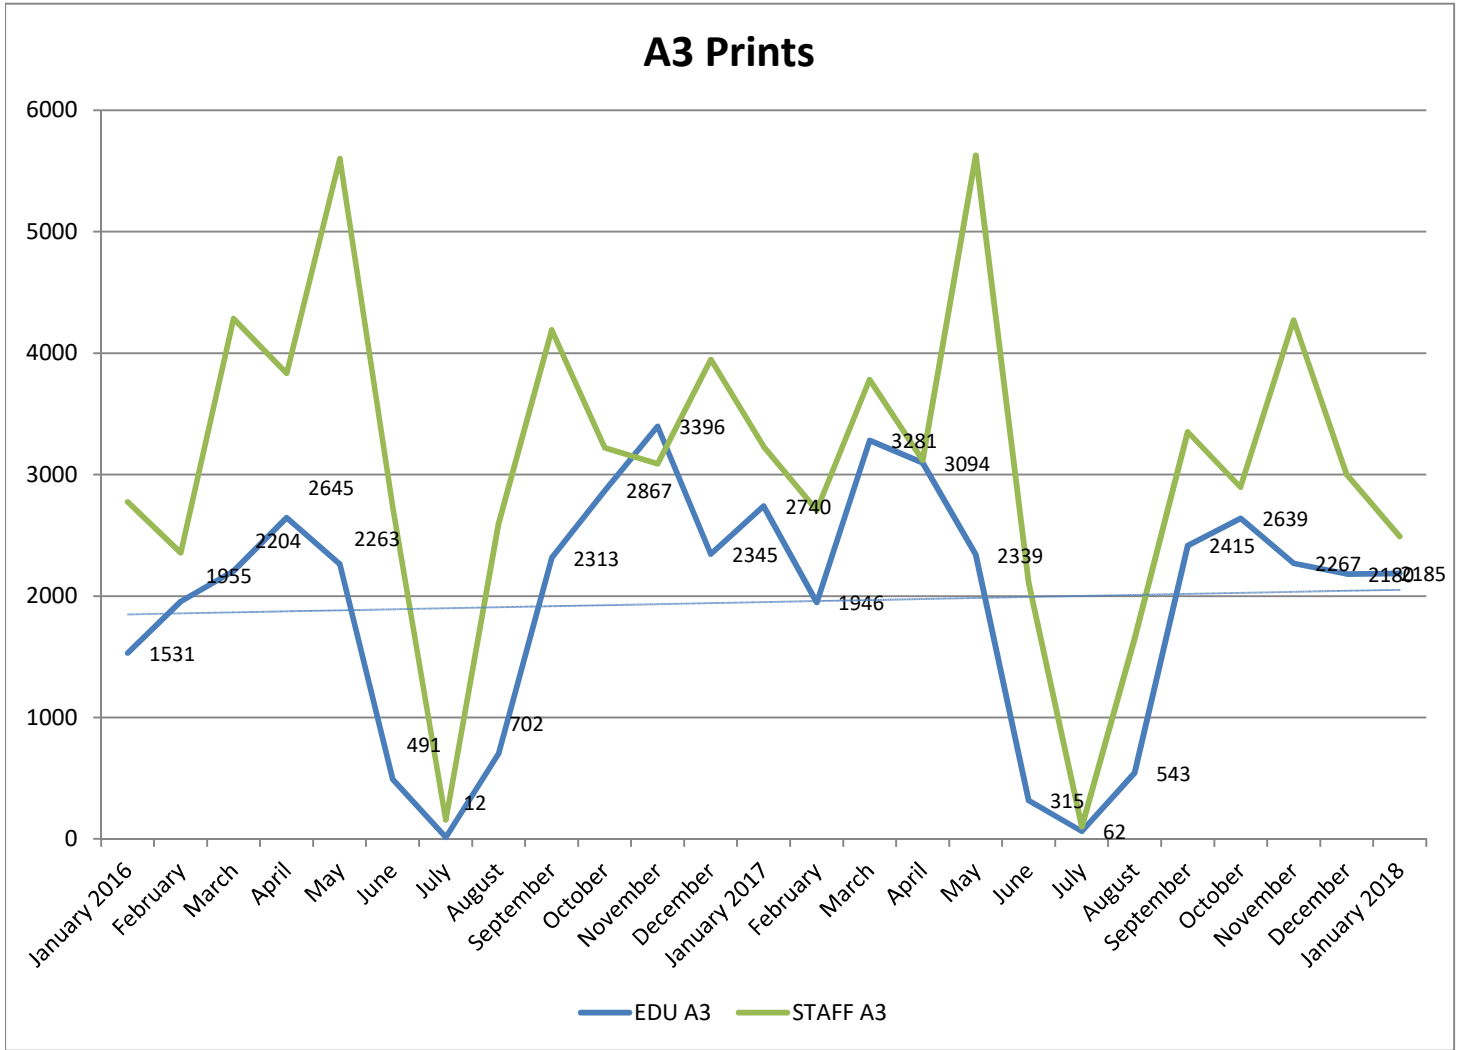

METROPOLIA PRINT STATISTICS 2011 - 2018

Prints Total (MFD & Network Printers)

Number of Network Printers

METROPOLIA PRINT STATISTICS 2011 - 2018

MultiFunction Devices (MFD)

METROPOLIA PRINT STATISTICS 2011 - 2018

A3 Prints

A3 %-share (MFD)

METROPOLIA PRINT STATISTICS 2011 - 2018

NETWORK PRINTERS

Network Prints by User Group

Network Printers by User Type

**METROPOLIA PRINT STATISTICS
2011 - 2018**

PAPERCUT-STATISTICS