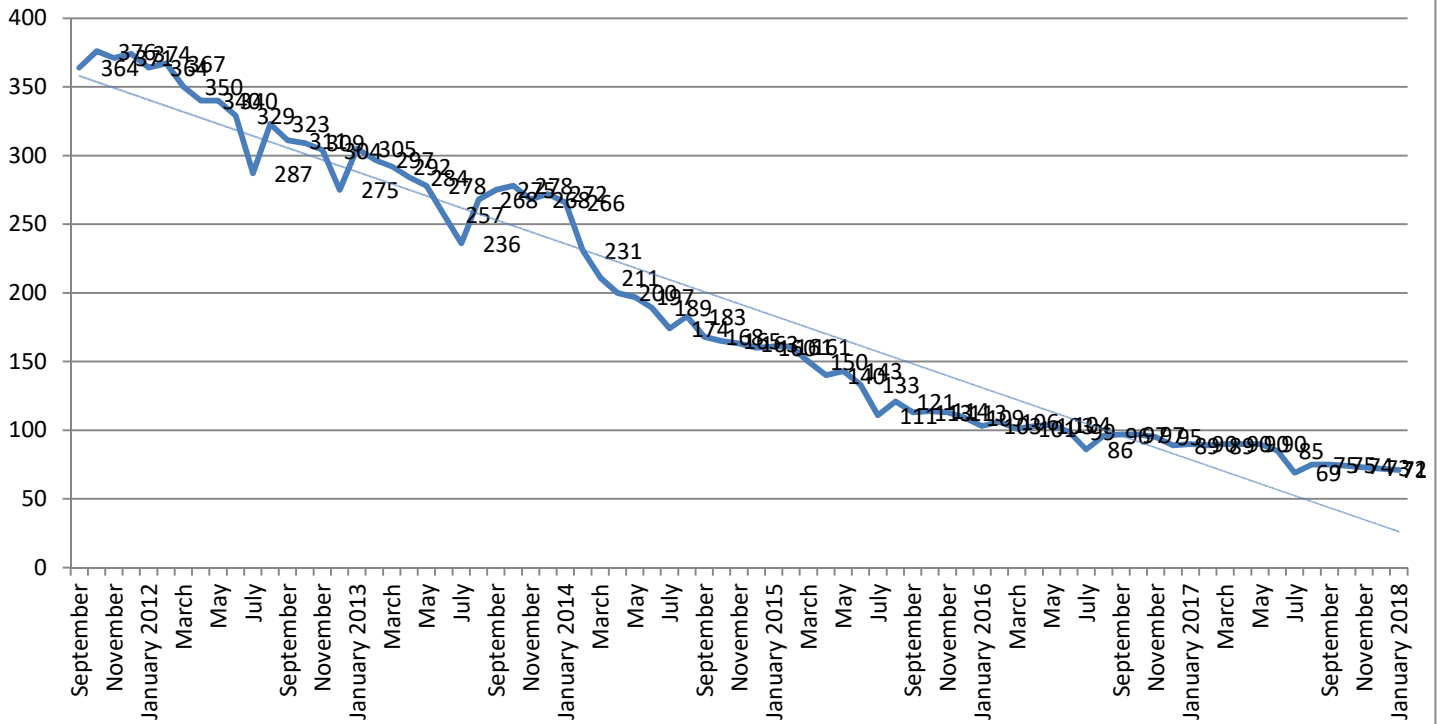

METROPOLIA PRINT STATISTICS 2011 - 2018

Prints Total (MFD & Network Printers)

Number of Network Printers

METROPOLIA PRINT STATISTICS 2011 - 2018

MultiFunction Devices (MFD)

METROPOLIA PRINT STATISTICS 2011 - 2018