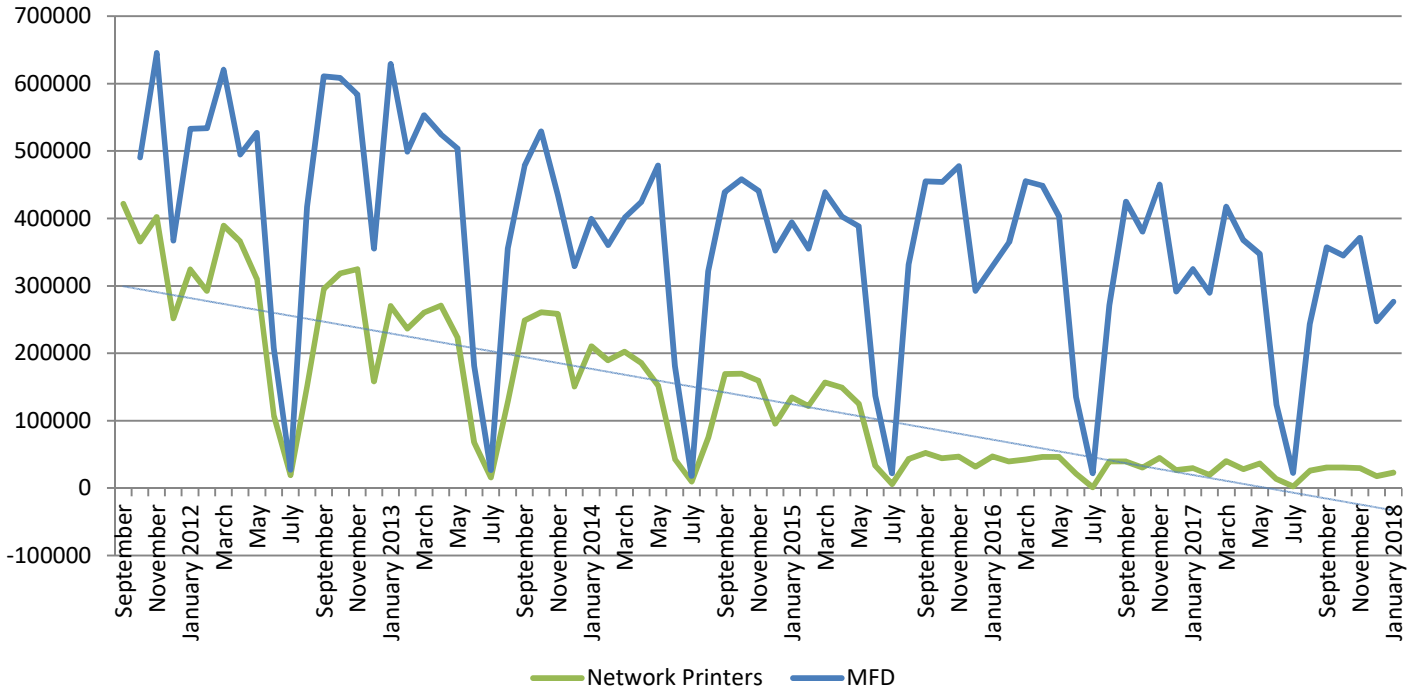

METROPOLIA PRINT STATISTICS 2011 - 2018

Prints Total (MFD & Network Printers)

Number of Network Printers

METROPOLIA PRINT STATISTICS 2011 - 2018

MultiFunction Devices (MFD)

METROPOLIA PRINT STATISTICS 2011 - 2018