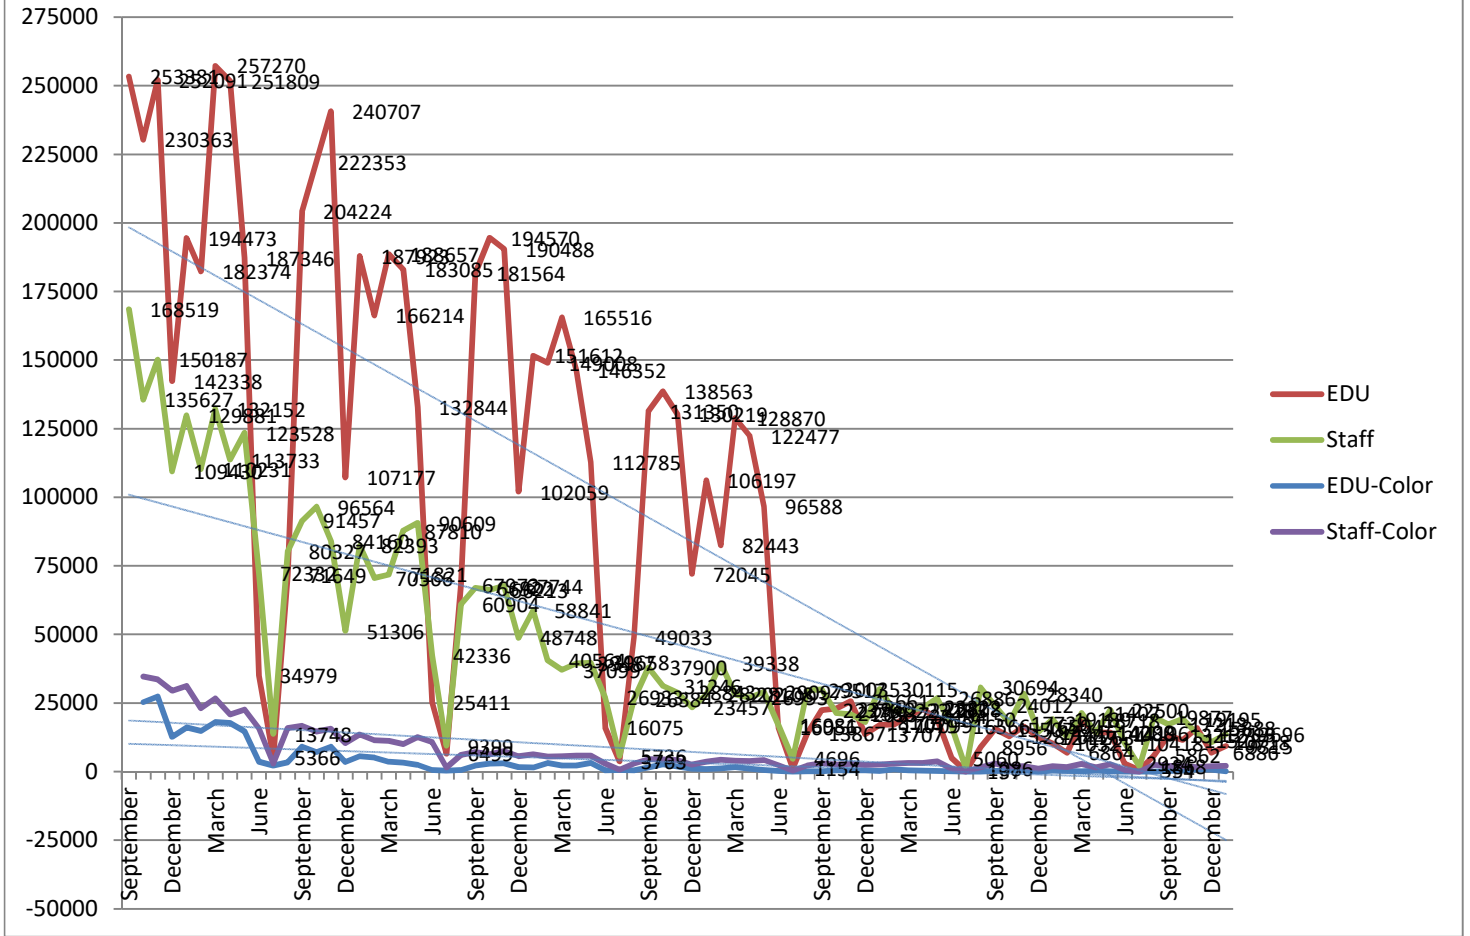

METROPOLIA PRINT STATISTICS 2011 - 2018

Prints Total (MFD & Network Printers)

Number of Network Printers

METROPOLIA PRINT STATISTICS 2011 - 2018

MultiFunction Devices (MFD)

METROPOLIA PRINT STATISTICS 2011 - 2018

A3 Prints

A3 %-share (MFD)

METROPOLIA PRINT STATISTICS 2011 - 2018

NETWORK PRINTERS

Network Prints by User Group

Network Printers by User Type

**METROPOLIA PRINT STATISTICS
2011 - 2018**

PAPERCUT-STATISTICS

**Number of Monthly Users
(MFD)**

**Duplex- & Greyscale
(MFD)**