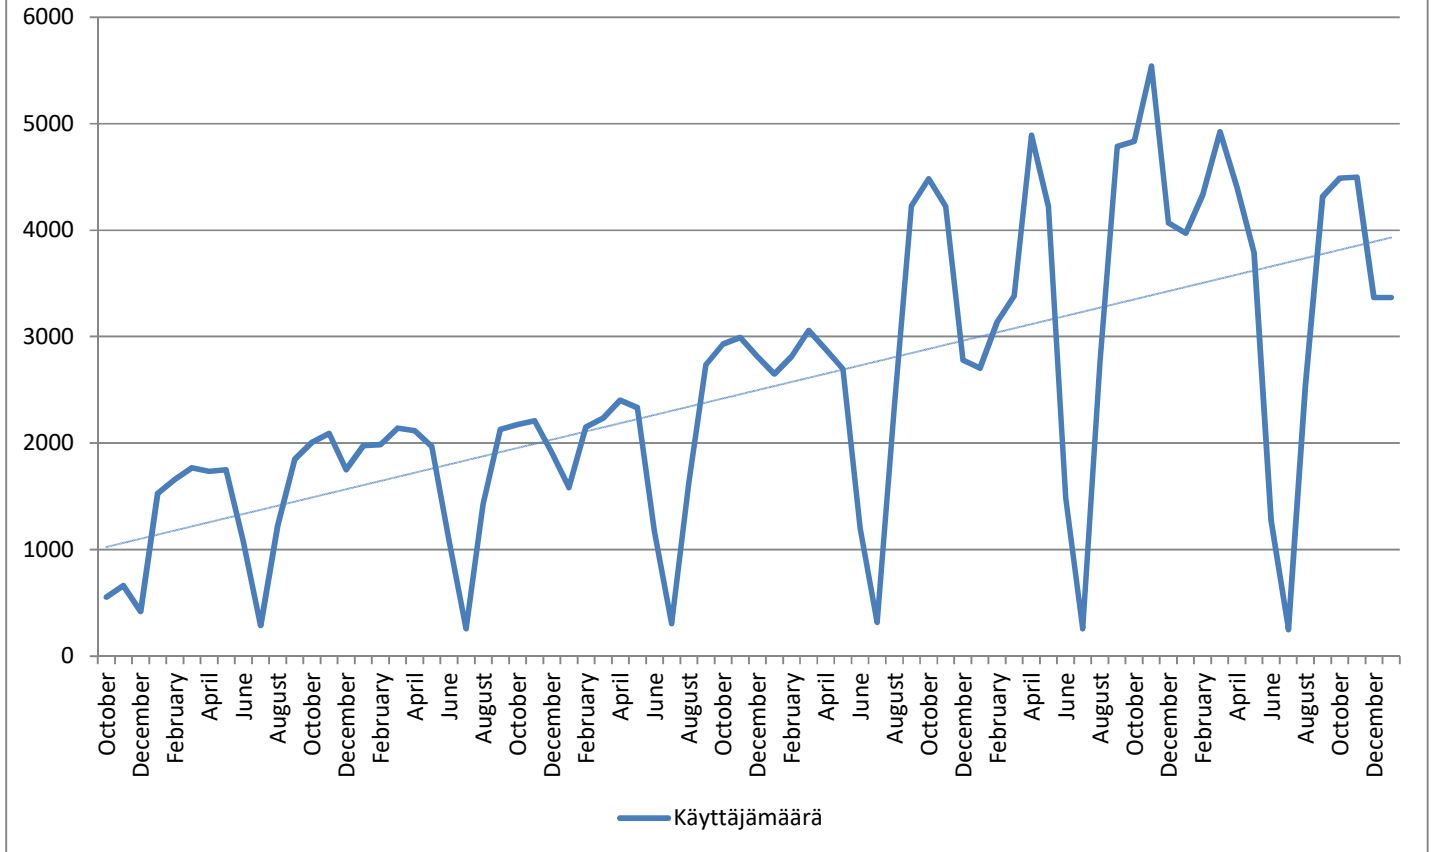

**METROPOLIA PRINT STATISTICS
2011 - 2018**

PAPERCUT-STATISTICS

**Number of Monthly Users
(MFD)**